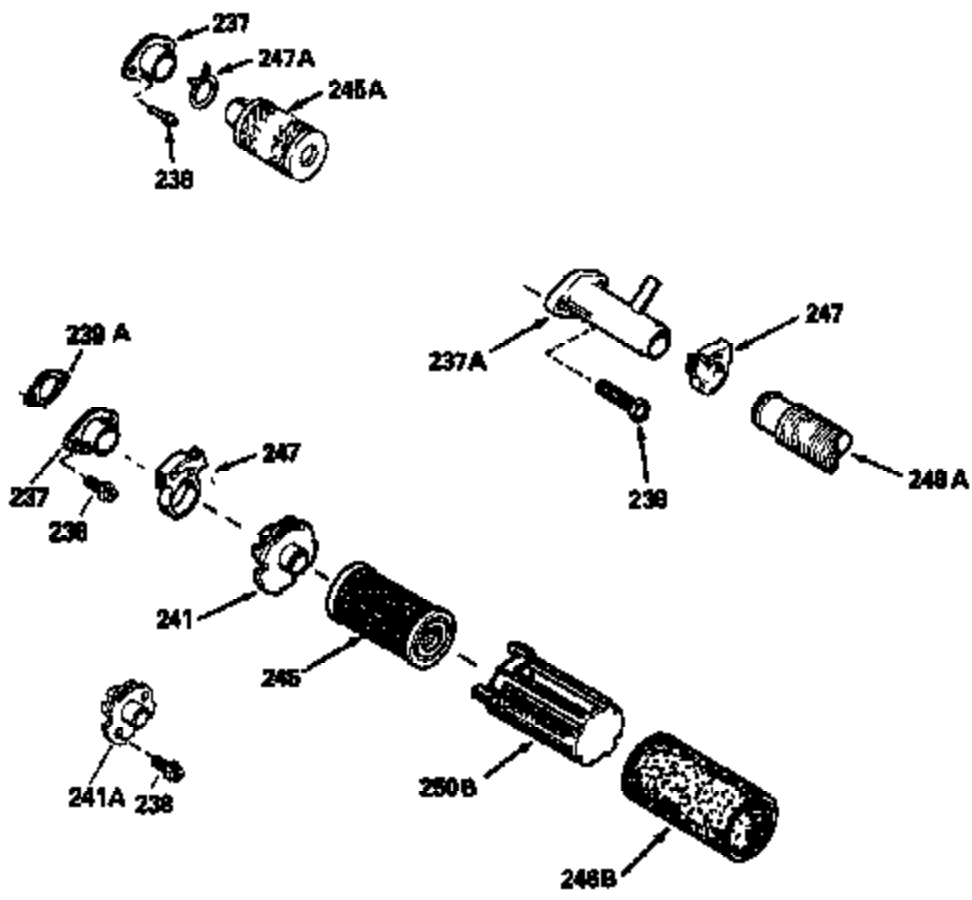

Ref #	Part Number	Qty	Description
19	31361		Spring, Extension
69	35261		* Gasket, Mounting flange
182	6201		Screw, 1/4-28 x 7/8"
185	31384A		Pipe, Intake (Incl. 224)
186	34337		Link, Governor spring
209	30200		Screw, 10-24 x 9/16"
223	650451		Screw, 1/4-20 x 1"
238	650806		Screw, 10-32 x 5/8"
246B	35435		Filter, Pre-Air (Use as required)