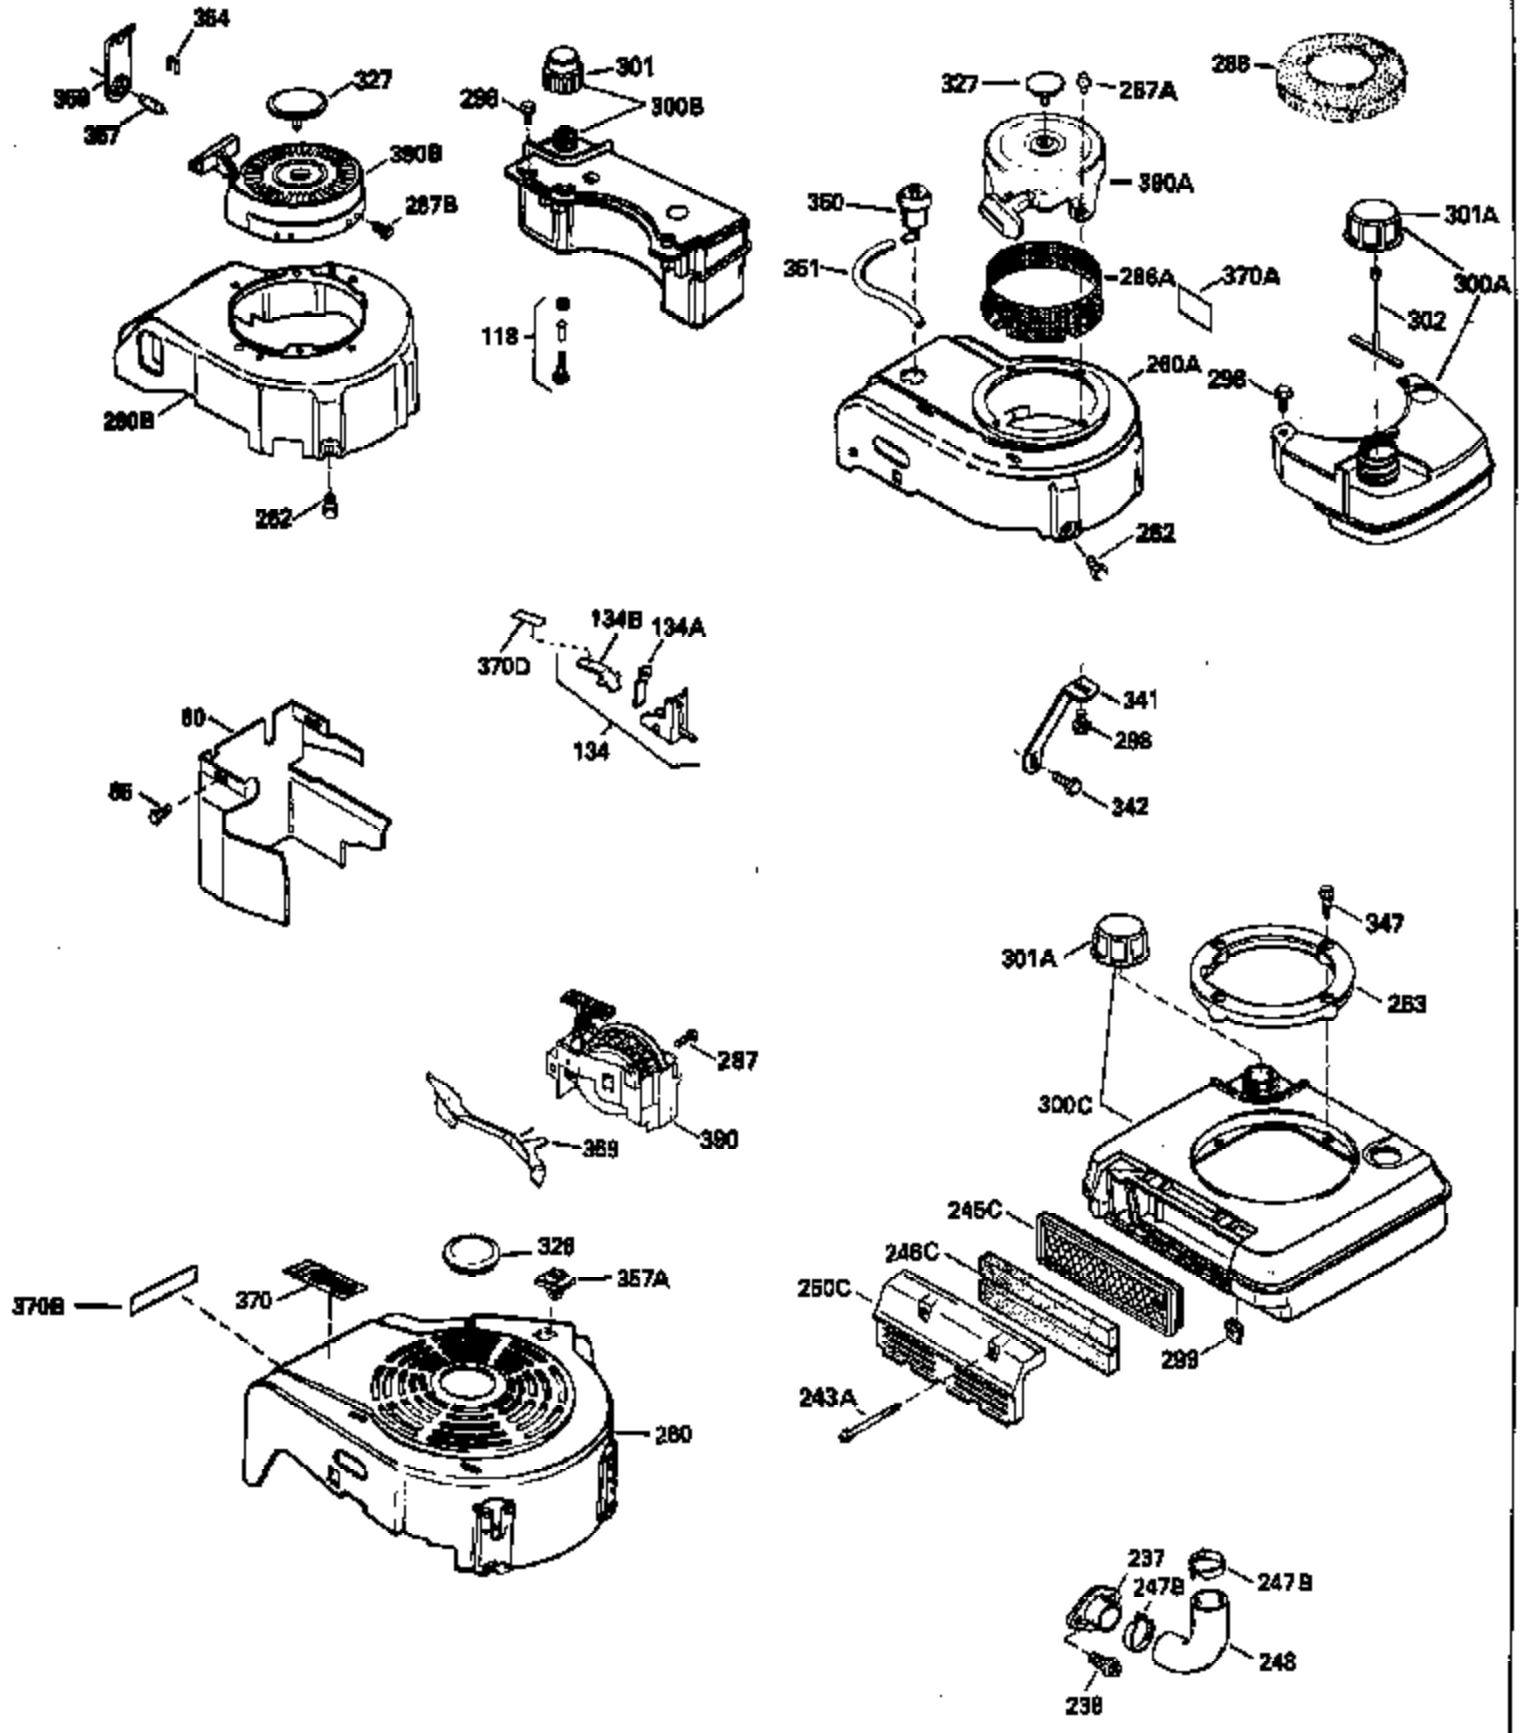

ILLUSTRATION SHOWS TYPICAL PARTS ONLY. ORDER BY PART NUMBER. PARTS NOT LISTED ARE SUPPLIED BY OEM.

Ref #	Part Number	Qty	Description
118	730194		Rope Guide Kit (Use as required with 34476 fuel tank)
238	650806		Screw, 10-32 x 5/8"
246C	35705		Filter, Pre-Air (Optional)
260	35127		Housing, Blower
262	650831		Screw, 1/4-20 x 15/32"
287A	650735		Screw, 10-24 x 3/8" (Use as required)
287A			Pop Rivet, (3/16" Dia.)(Purchase locally)
287	650802		Screw, 1/4-20 x 5/8"
298	28763		Screw, 10-32 x 35/64"
300B	34114D		Fuel Tank (Incl. 292 & 301)
301	33032		Fuel Cap
326	34113		Plug, Screen
370	34304		Decal, "Cubic Inch"
370A	34346		Decal, Instruction
390	590531		Side Mount Rewind Starter (Refer to Division 5, Section C, page 32 or Fiche 8, Grid G-8 for breakdown)