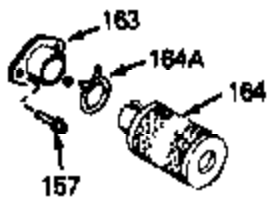

Ref #	Part Number	Qty	Description
41A	0	0	Rivet, Pop (3/16" Dia.)
41A	650735	0	Screw
98A	34487	0	Housing, Blower
101A	34476	0	Tank, Fuel (1 qt.)(Black Poly)
102	33032	0	Cap, Fuel filler (Red Plastic) (Spurt
103	28763	0	Screw, Hex washer hd. thread-forming, 10-24
110	34449	0	Hub, Starter
111	590417	0	Screen, Starter cup
157	650806	0	Screw, Hex washer hd. shoulder, 10-32 x 5/8
202	730194	0	Rope Guide Kit
226A	590420	0	Starter, Rewind