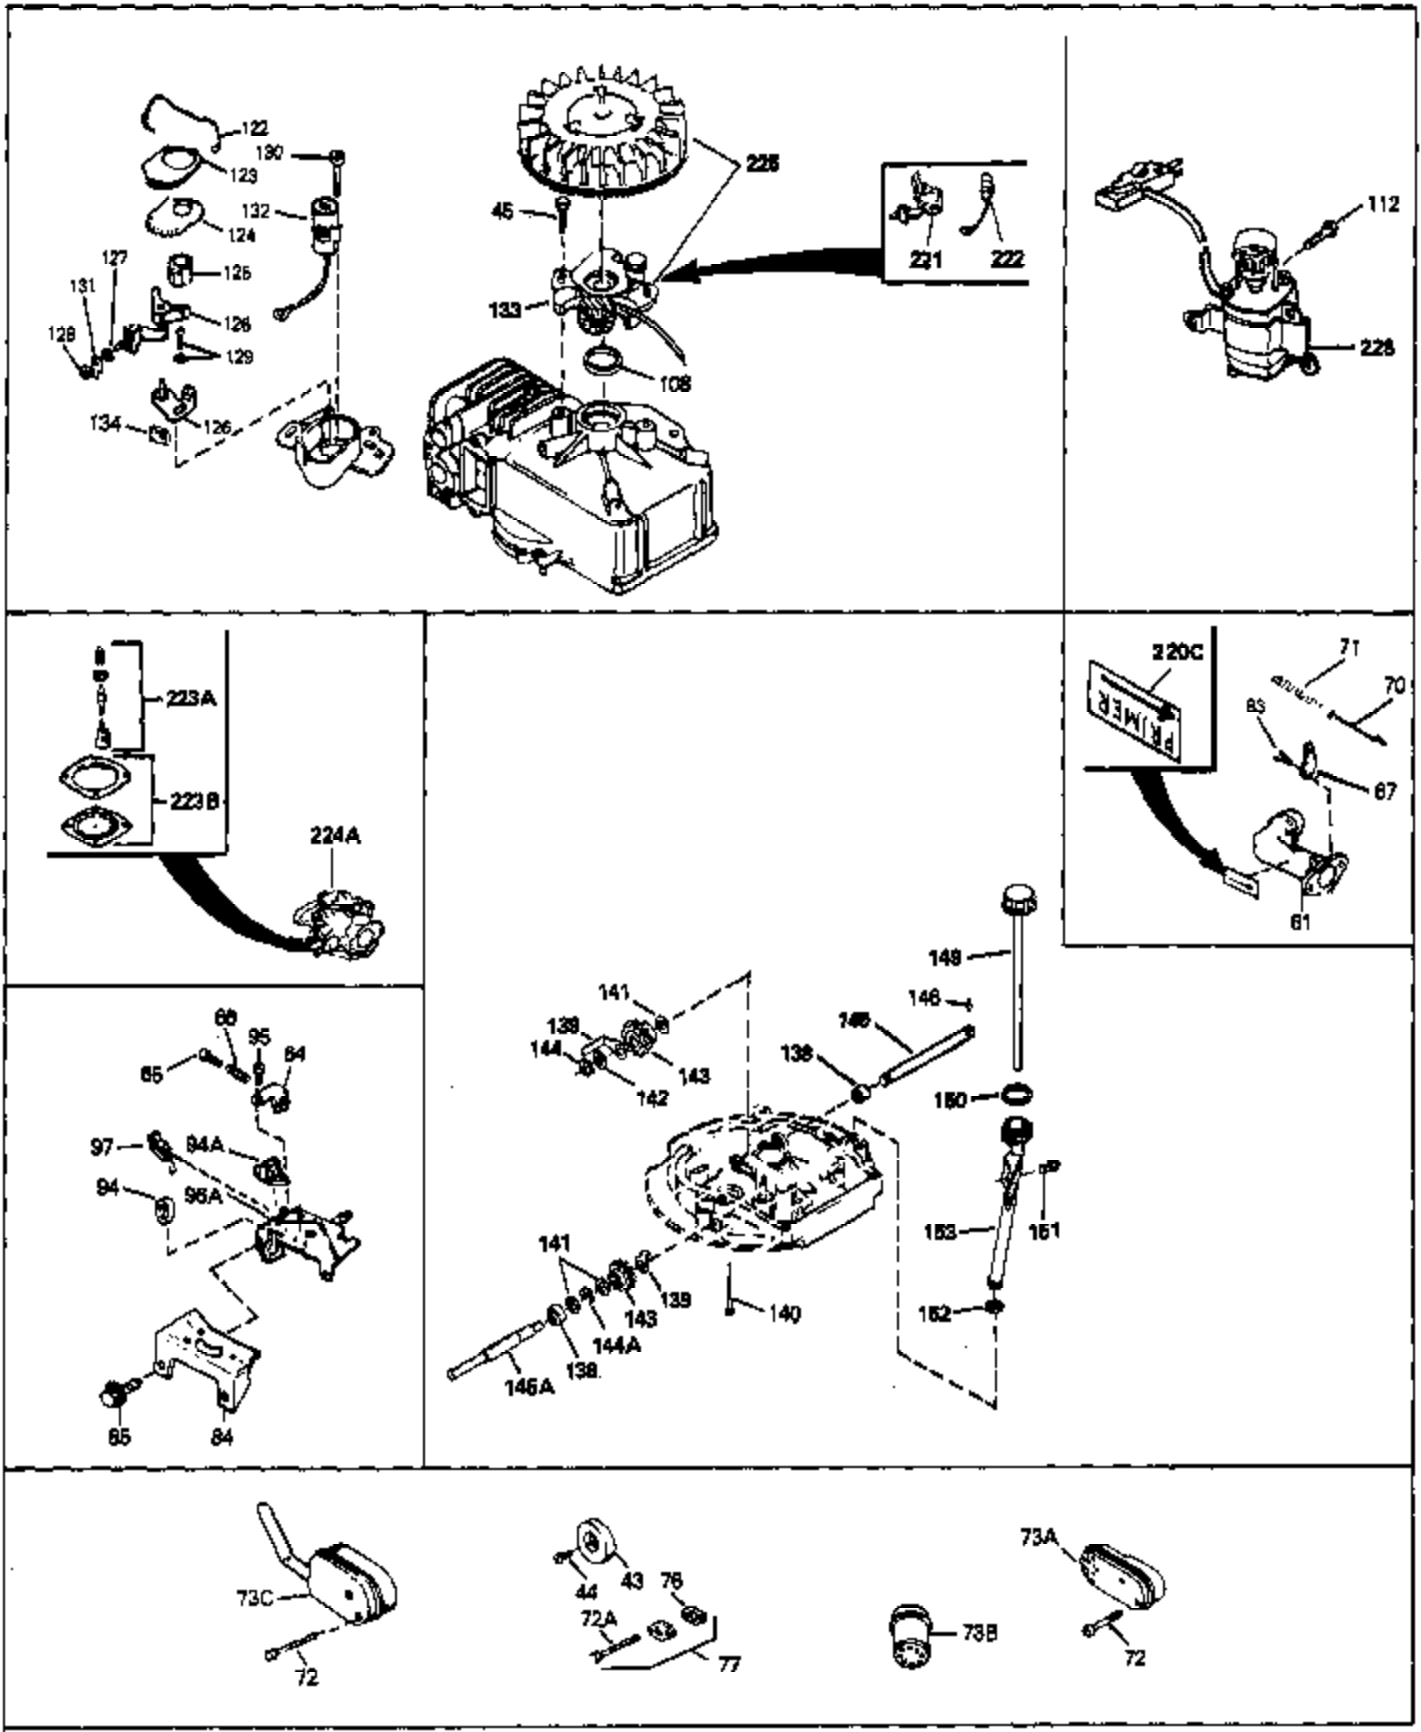

Ref #	Part Number	Qty	Description
69	650549	0	Screw
70A	34336	0	Link, Governor-to-throttle
70	34337	0	Link, Governor spring
71	31361	0	Spring, Governor
72	650774	0	Screw, Hex hd., 1/4-20 x 2-3/8
72	650795	0	Screw, Hex hd. cap, Sems, 1/4-20 x 2-5/16
72	650869	0	Screw, Hex hd., 1/4-20 x 2-3/4
72	792005	0	Screw, Hex hd., 1/4-20 x 2-1/2
73	27181B	0	Muffler
80	34432	0	Wire, Ground (Two female & one double male
81	26756	0	Gasket, Carburetor
82	29752	0	Nut
83	6201	0	Screw
92	28942	0	Screw
93	27793	0	Clip, Conduit
95	30200	0	Screw
96	33131A	0	Control Assy., Speed
97	610973	0	Terminal Assy.
99	650831	0	Screw, Hex washer hd. Powerlok thread,
100	30200	0	Screw
102	33032	0	Cap, Fuel filler (Red Plastic) (Spurt
104	26460	0	Clamp, Fuel line
105	29774	0	Line, Fuel (Braided 8.25")
105	30705	0	Line, Fuel (Braided 16")
105	30962	0	Line, Fuel (Braided 32")
105	34357	0	Line, Fuel (Epichlorohydrin 6-3/4")
106	650815	0	Washer, Belleville
107	650816	0	Nut, Flywheel
121	34431	0	Lamination & Coil Assy.
121	730207	0	Magneto-to-Solid State Conversion Kit
136	650814	0	Screw, Hex hd. Sems, 10-24 x 1
137	611046A	0	Flywheel
154	34340	0	Element, Air cleaner (Poly)
155	34341A	0	Cover, Air cleaner (Black)
156	34339	0	Body, Air cleaner
157	650806	0	Screw, Hex washer hd. shoulder, 10-32 x 5/8
162	34338	0	Gasket, Air cleaner
220	34346	0	Decal, Instruction
220	550223	0	Decal, Name
223	631021	0	Inlet Needle, Seat & Clip Assy.
224	632098	0	Carburetor
230	33238D	0	Gasket Set

Ref #	Part Number	Qty	Description
41A	0	0	Rivet, Pop (3/16" Dia.)
41A	650735	0	Screw
98A	34487	0	Housing, Blower
101A	34476	0	Tank, Fuel (1 qt.)(Black Poly)
102	33032	0	Cap, Fuel filler (Red Plastic) (Spurt
103	28763	0	Screw, Hex washer hd. thread-forming, 10-24
110	34449	0	Hub, Starter
111	590417	0	Screen, Starter cup
157	650806	0	Screw, Hex washer hd. shoulder, 10-32 x 5/8
202	730194	0	Rope Guide Kit
226A	590420	0	Starter, Rewind