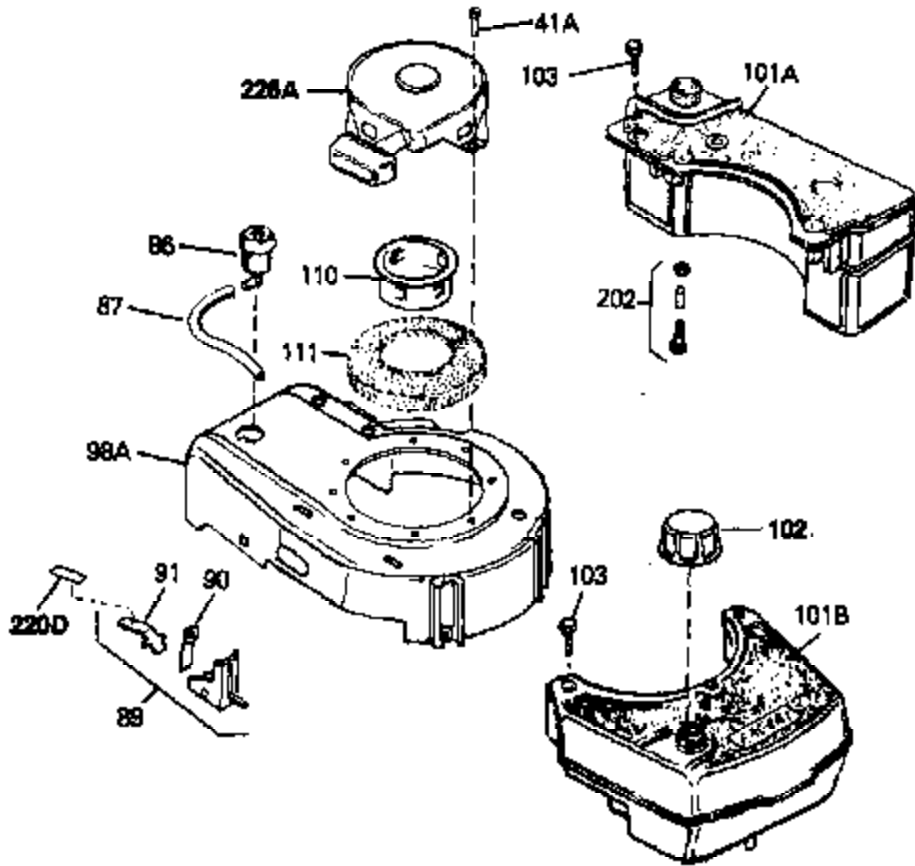

Ref #	Part Number	Qty	Description
69	650549	0	Screw
70A	34336	0	Link, Governor-to-throttle
70	34337	0	Link, Governor spring
71	31361	0	Spring, Governor
72	650774	0	Screw, Hex hd., 1/4-20 x 2-3/8
72	650795	0	Screw, Hex hd. cap, Sems, 1/4-20 x 2-5/16
72	650869	0	Screw, Hex hd., 1/4-20 x 2-3/4
72	792005	0	Screw, Hex hd., 1/4-20 x 2-1/2
73	27181B	0	Muffler
80	34432	0	Wire, Ground (Two female & one double male
81	26756	0	Gasket, Carburetor
82	29752	0	Nut
83	6201	0	Screw
92	28942	0	Screw
93	27793	0	Clip, Conduit
95	30200	0	Screw
96	33131A	0	Control Assy., Speed
97	610973	0	Terminal Assy.
99	650831	0	Screw, Hex washer hd. Powerlok thread,
100	30200	0	Screw
102	33032	0	Cap, Fuel filler (Red Plastic) (Spurt
104	26460	0	Clamp, Fuel line
105	29774	0	Line, Fuel (Braided 8.25")
105	30705	0	Line, Fuel (Braided 16")
105	30962	0	Line, Fuel (Braided 32")
105	34357	0	Line, Fuel (Epichlorohydrin 6-3/4")
106	650815	0	Washer, Belleville
107	650816	0	Nut, Flywheel
121	34431	0	Lamination & Coil Assy.
121	730207	0	Magneto-to-Solid State Conversion Kit
136	650814	0	Screw, Hex hd. Sems, 10-24 x 1
137	611046A	0	Flywheel
154	34340	0	Element, Air cleaner (Poly)
155	34341A	0	Cover, Air cleaner (Black)
156	34339	0	Body, Air cleaner
157	650806	0	Screw, Hex washer hd. shoulder, 10-32 x 5/8
162	34338	0	Gasket, Air cleaner
220	34346	0	Decal, Instruction
220	550223	0	Decal, Name
223	631021	0	Inlet Needle, Seat & Clip Assy.
224	632098	0	Carburetor
230	33238D	0	Gasket Set

Ref #	Part Number	Qty	Description
41A	0	0	Rivet, Pop (3/16" Dia.)
41A	650735	0	Screw
98A	34487	0	Housing, Blower
101A	34476	0	Tank, Fuel (1 qt.)(Black Poly)
102	33032	0	Cap, Fuel filler (Red Plastic) (Spurt
103	28763	0	Screw, Hex washer hd. thread-forming, 10-24
110	34449	0	Hub, Starter
111	590417	0	Screen, Starter cup
157	650806	0	Screw, Hex washer hd. shoulder, 10-32 x 5/8
202	730194	0	Rope Guide Kit
226A	590420	0	Starter, Rewind