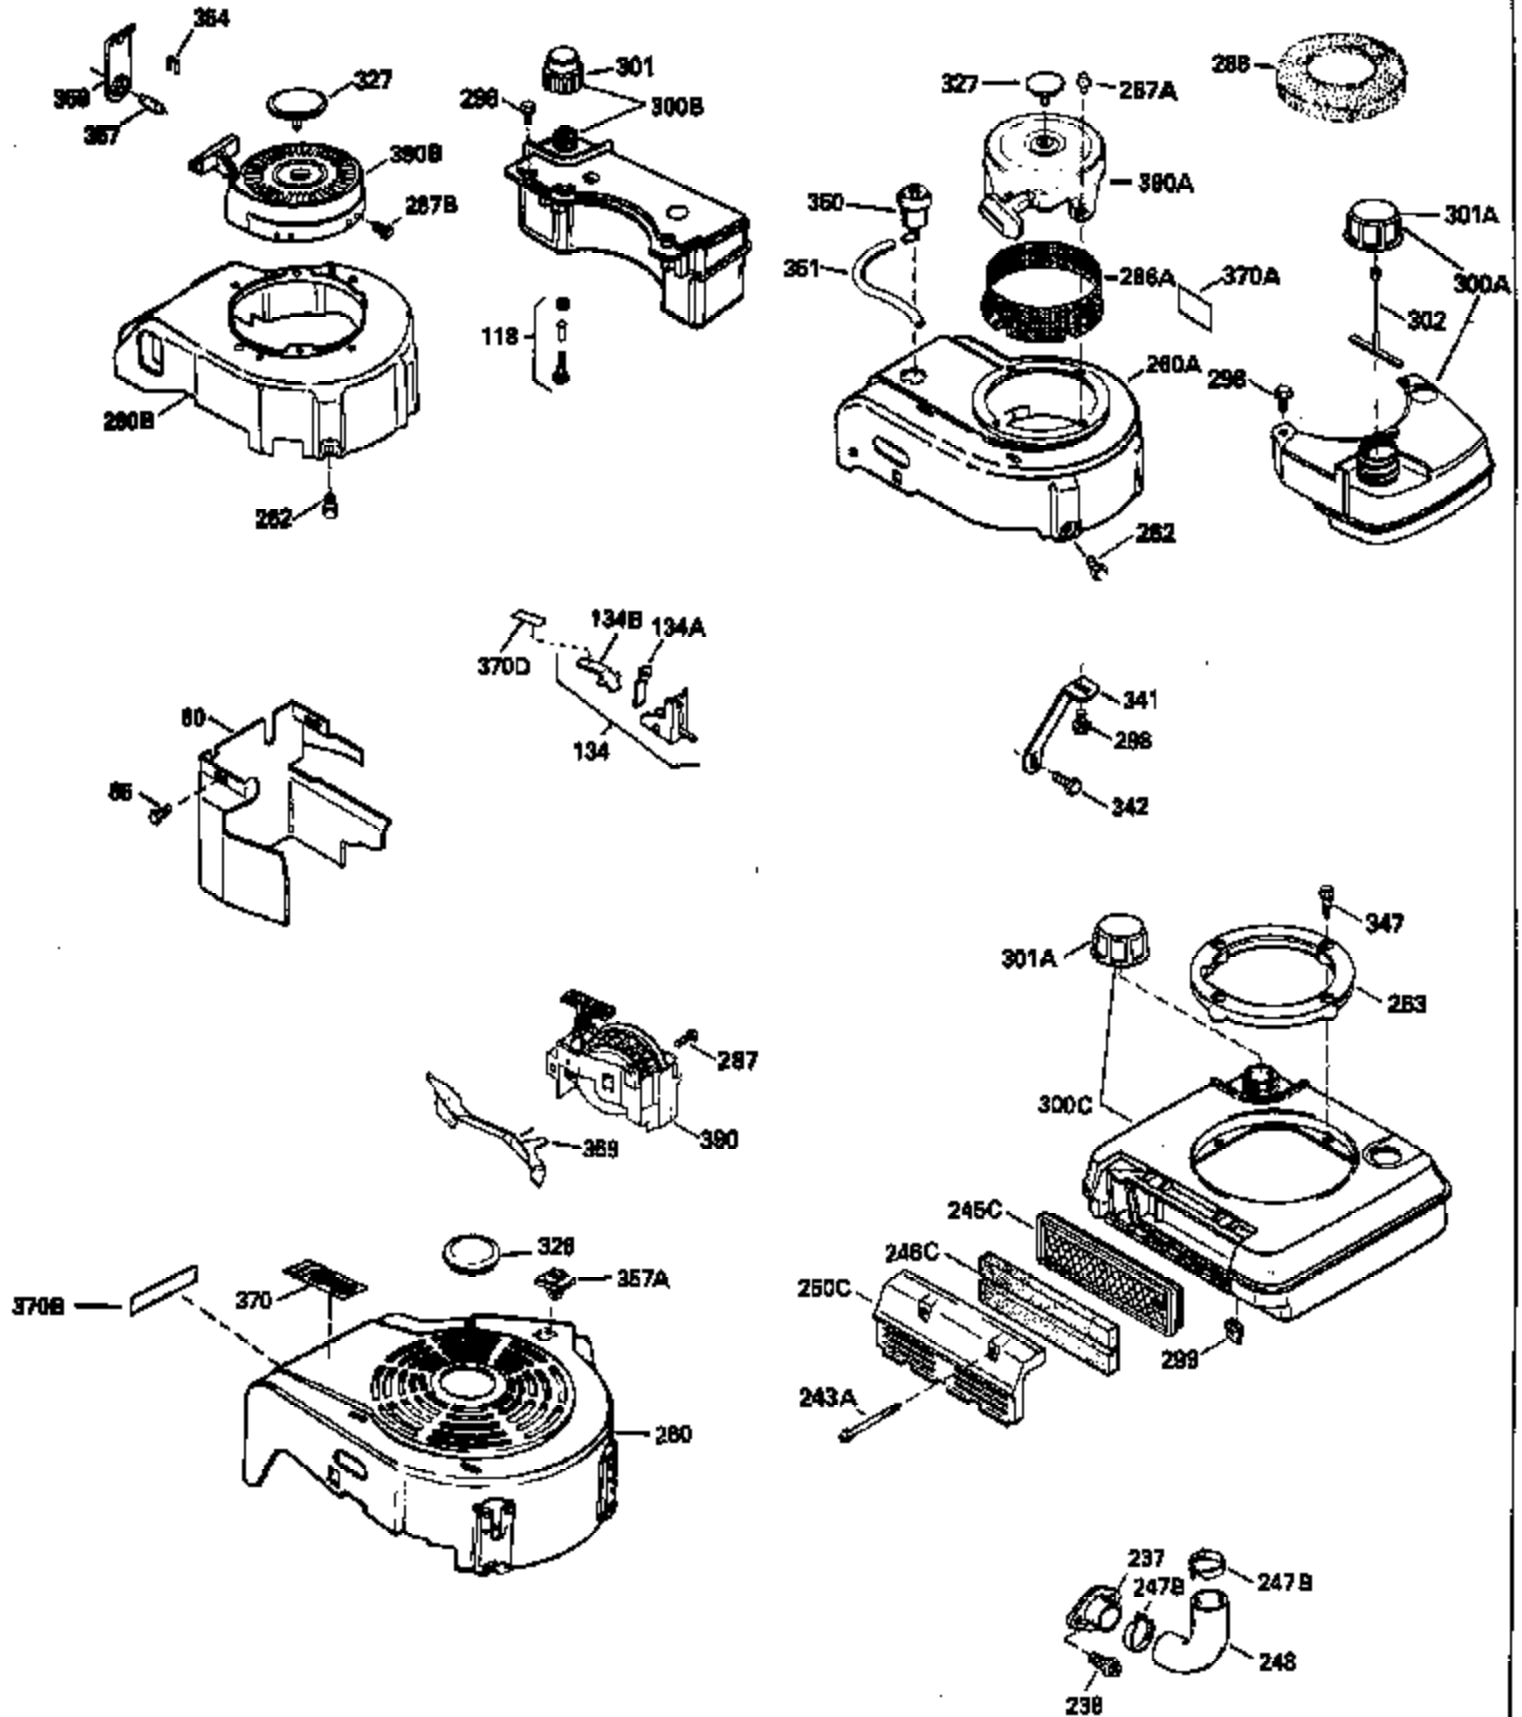

---

Ref #	Part Number	Qty	Description
420	730225		SAE 30, 4-Cycle Engine Oil (Quart)

---

ILLUSTRATION SHOWS TYPICAL PARTS ONLY. ORDER BY PART NUMBER. PARTS NOT LISTED ARE SUPPLIED BY OEM.

Ref #	Part Number	Qty	Description
118	730194		Rope Guide Kit (Use as required with 34476 fuel tank)
238	650806		Screw, 10-32 x 5/8"
246C	35705		Filter, Pre-Air (Optional)
260A	34487		Housing, Blower
262	650831		Screw, 1/4-20 x 15/32"
286	590417		Screen, Starter cup
287A	650735		Screw, 10-24 x 3/8" (Use as required)
287A			Pop Rivet, (3/16" Dia.)(Purchase locally)
298	28763		Screw, 10-32 x 35/64"
300B	34476		Fuel Tank (Incl. 292 & 301)
301	33032		Fuel Cap
370A	34346		Decal, Instruction
370	550223		Decal, Name
390A	590420		Rewind Starter (Refer to Division 5, Section C, page 25 or Fiche 8, Grid G-7 for breakdown)