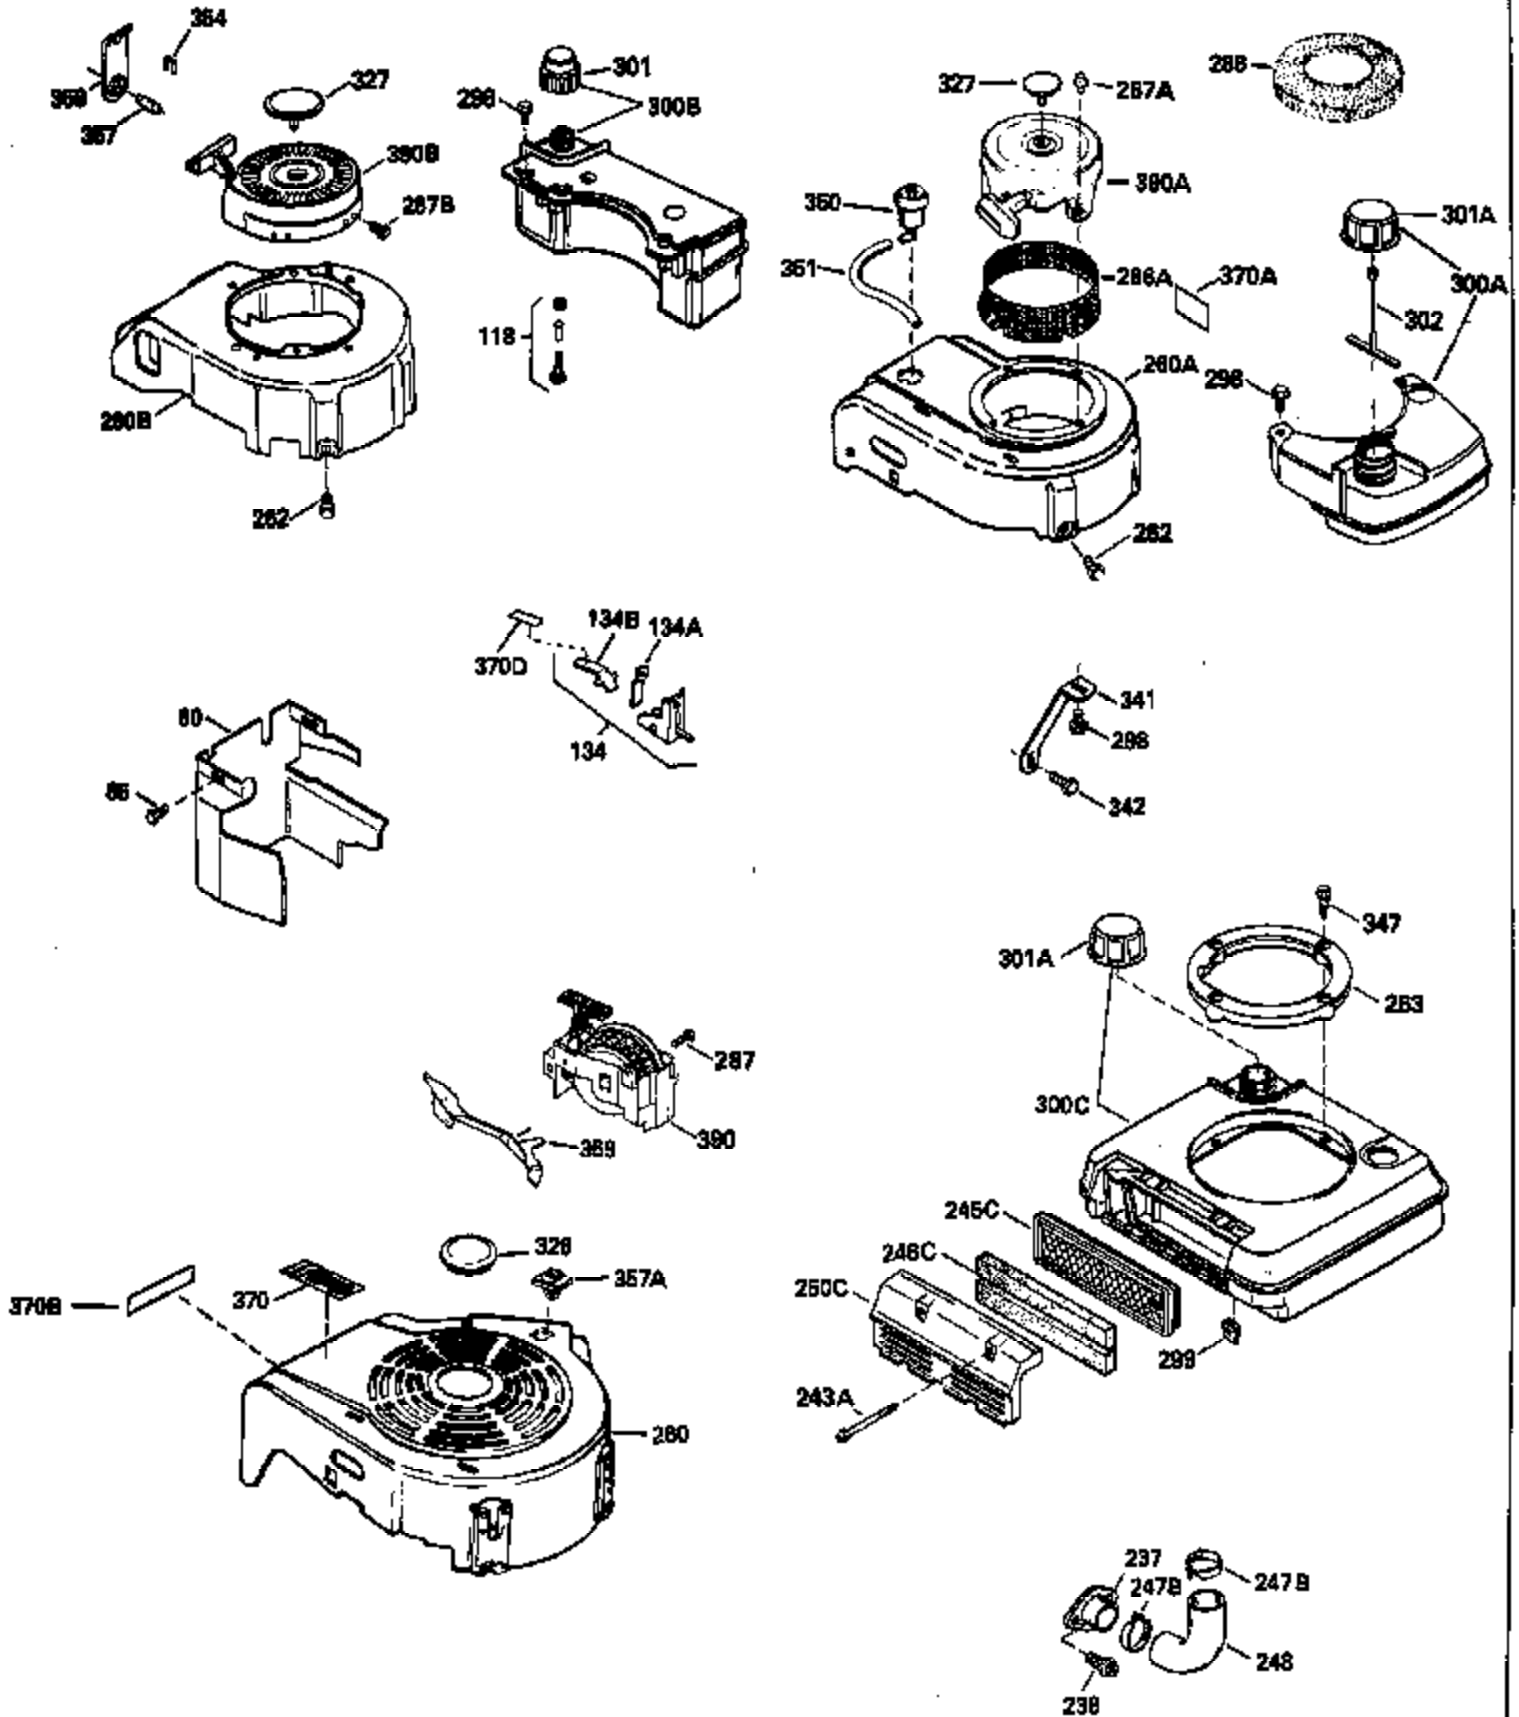

ILLUSTRATION SHOWS TYPICAL PARTS ONLY. ORDER BY PART NUMBER. PARTS NOT LISTED ARE SUPPLIED BY OEM.

Ref #	Part Number	Qty	Description
118	730194		Rope Guide Kit (Use as required with 34476 fuel tank)
238	650806		Screw, 10-32 x 5/8"
246C	35705		Filter, Pre-Air (Optional)
260A	34936		Housing, Blower
262	650831		Screw, 1/4-20 x 15/32"
286	35009		Screen, Starter cup
287A	650735		Screw, 10-24 x 3/8" (Use as required)
287A			Pop Rivet, (3/16" Dia.)(Purchase locally)
298	28763		Screw, 10-32 x 35/64"
300B	34476		Fuel Tank (Incl. 292 & 301)
301	33032		Fuel Cap
370A	34346		Decal, Instruction
370	550223		Decal, Name
390A	590420		Rewind Starter (Refer to Division 5, Section C, page 25 or Fiche 8, Grid G-7 for breakdown)