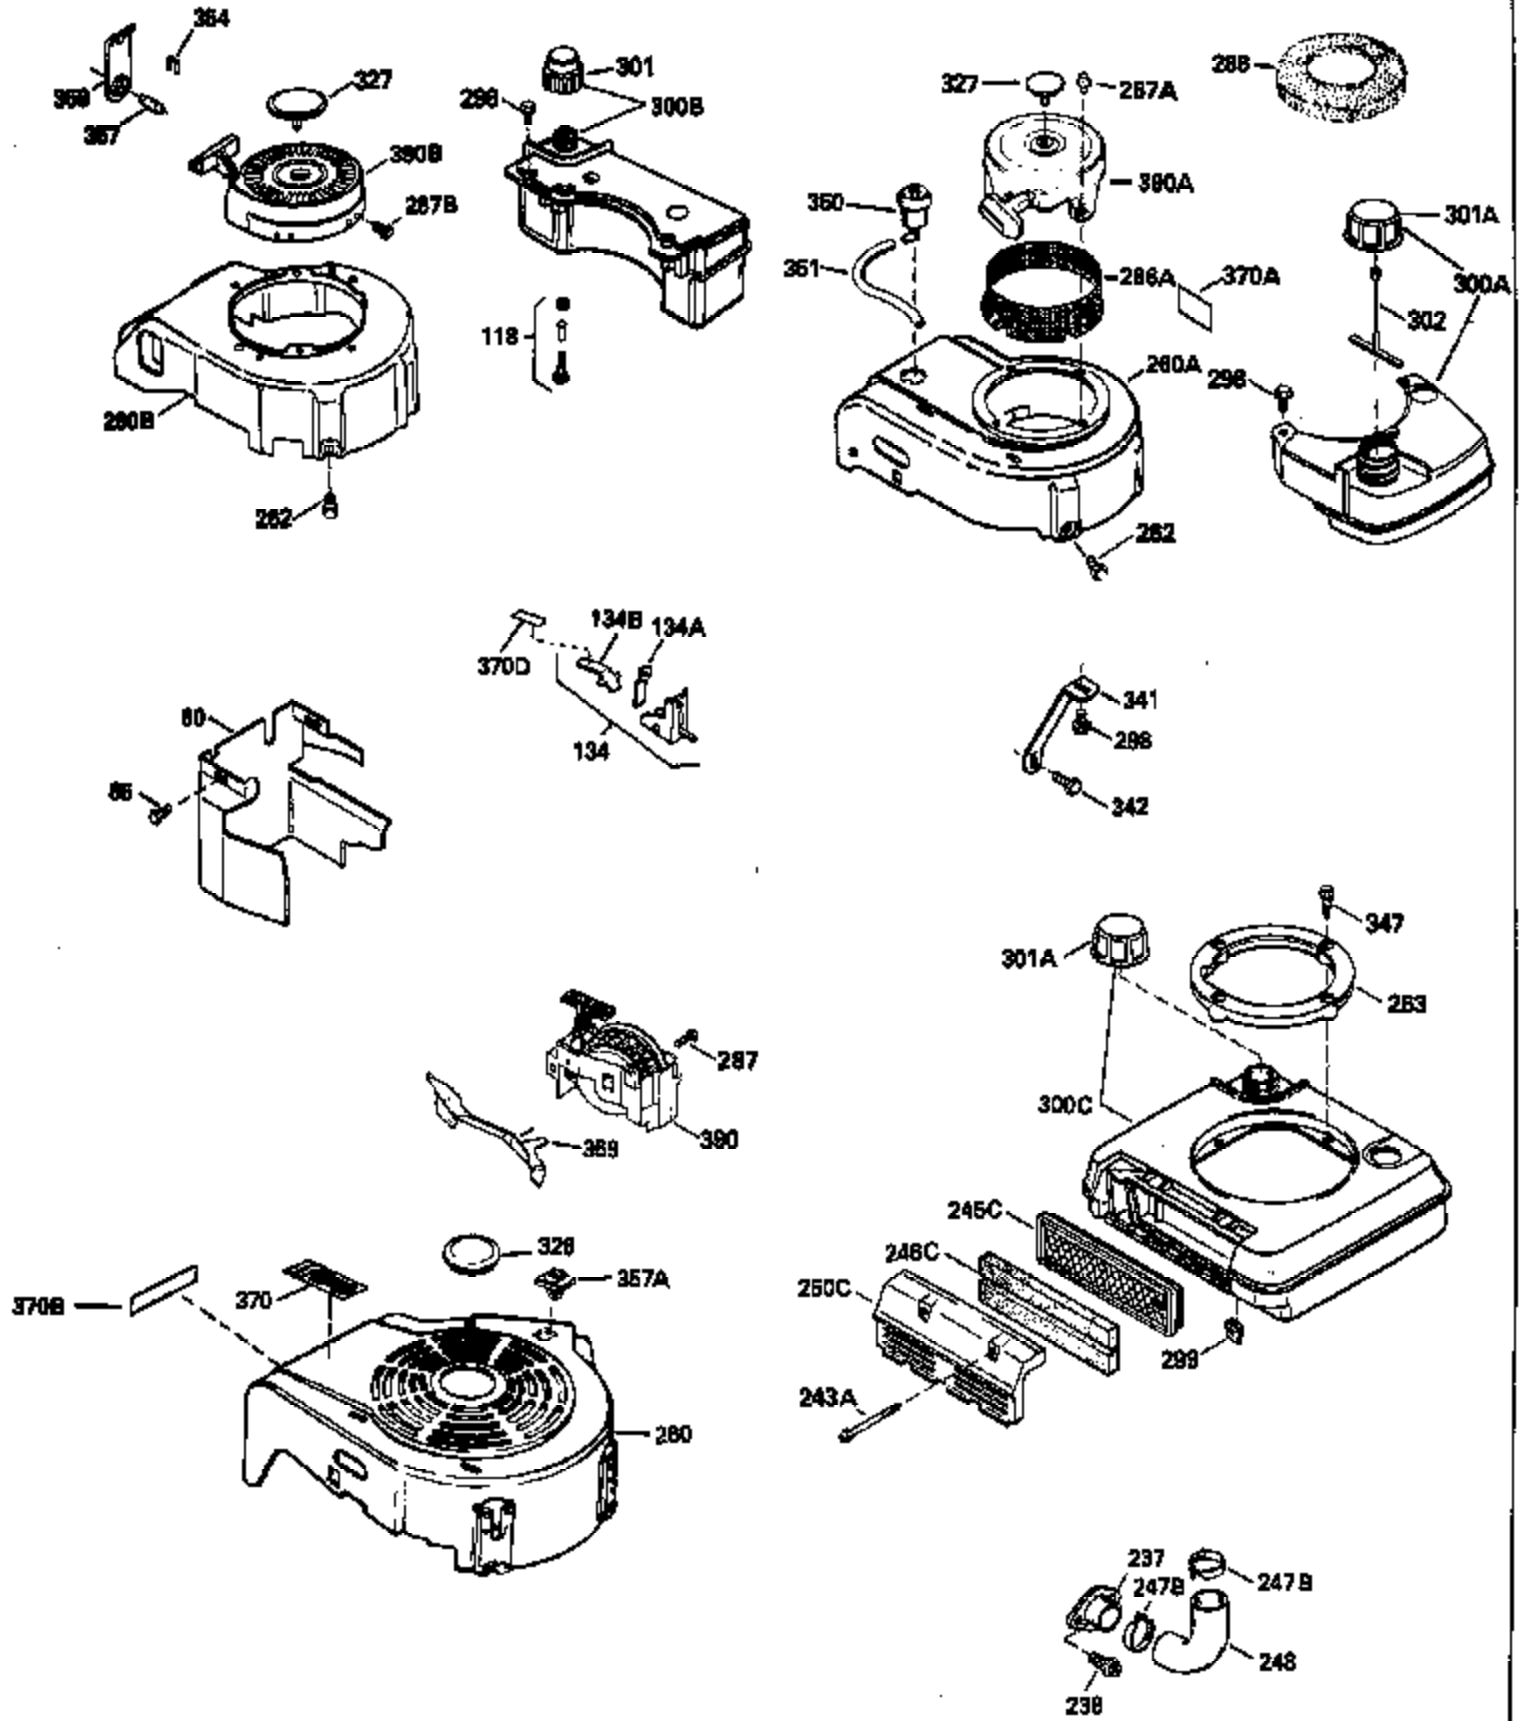

ILLUSTRATION SHOWS TYPICAL PARTS ONLY. ORDER BY PART NUMBER. PARTS NOT LISTED ARE SUPPLIED BY OEM.

Ref #	Part Number	Qty	Description
118	730194		Rope Guide Kit (Use as required with 34476 fuel tank)
238	650806		Screw, 10-32 x 5/8"
246C	35705		Filter, Pre-Air (Optional)
260	35127		Housing, Blower
262	650831		Screw, 1/4-20 x 15/32"
287A	650735		Screw, 10-24 x 3/8" (Use as required)
287A			Pop Rivet, (3/16" Dia.)(Purchase locally)
287	650802		Screw, 1/4-20 x 5/8"
298	28763		Screw, 10-32 x 35/64"
300B	34476		Fuel Tank (Incl. 292 & 301)
301	33032		Fuel Cap
326	34113		Plug, Screen
370	550223		Decal, Name
370A	34346		Decal, Instruction
390	590531		Side Mount Rewind Starter (Refer to Division 5, Section C, page 32 or Fiche 8, Grid G-8 for breakdown)