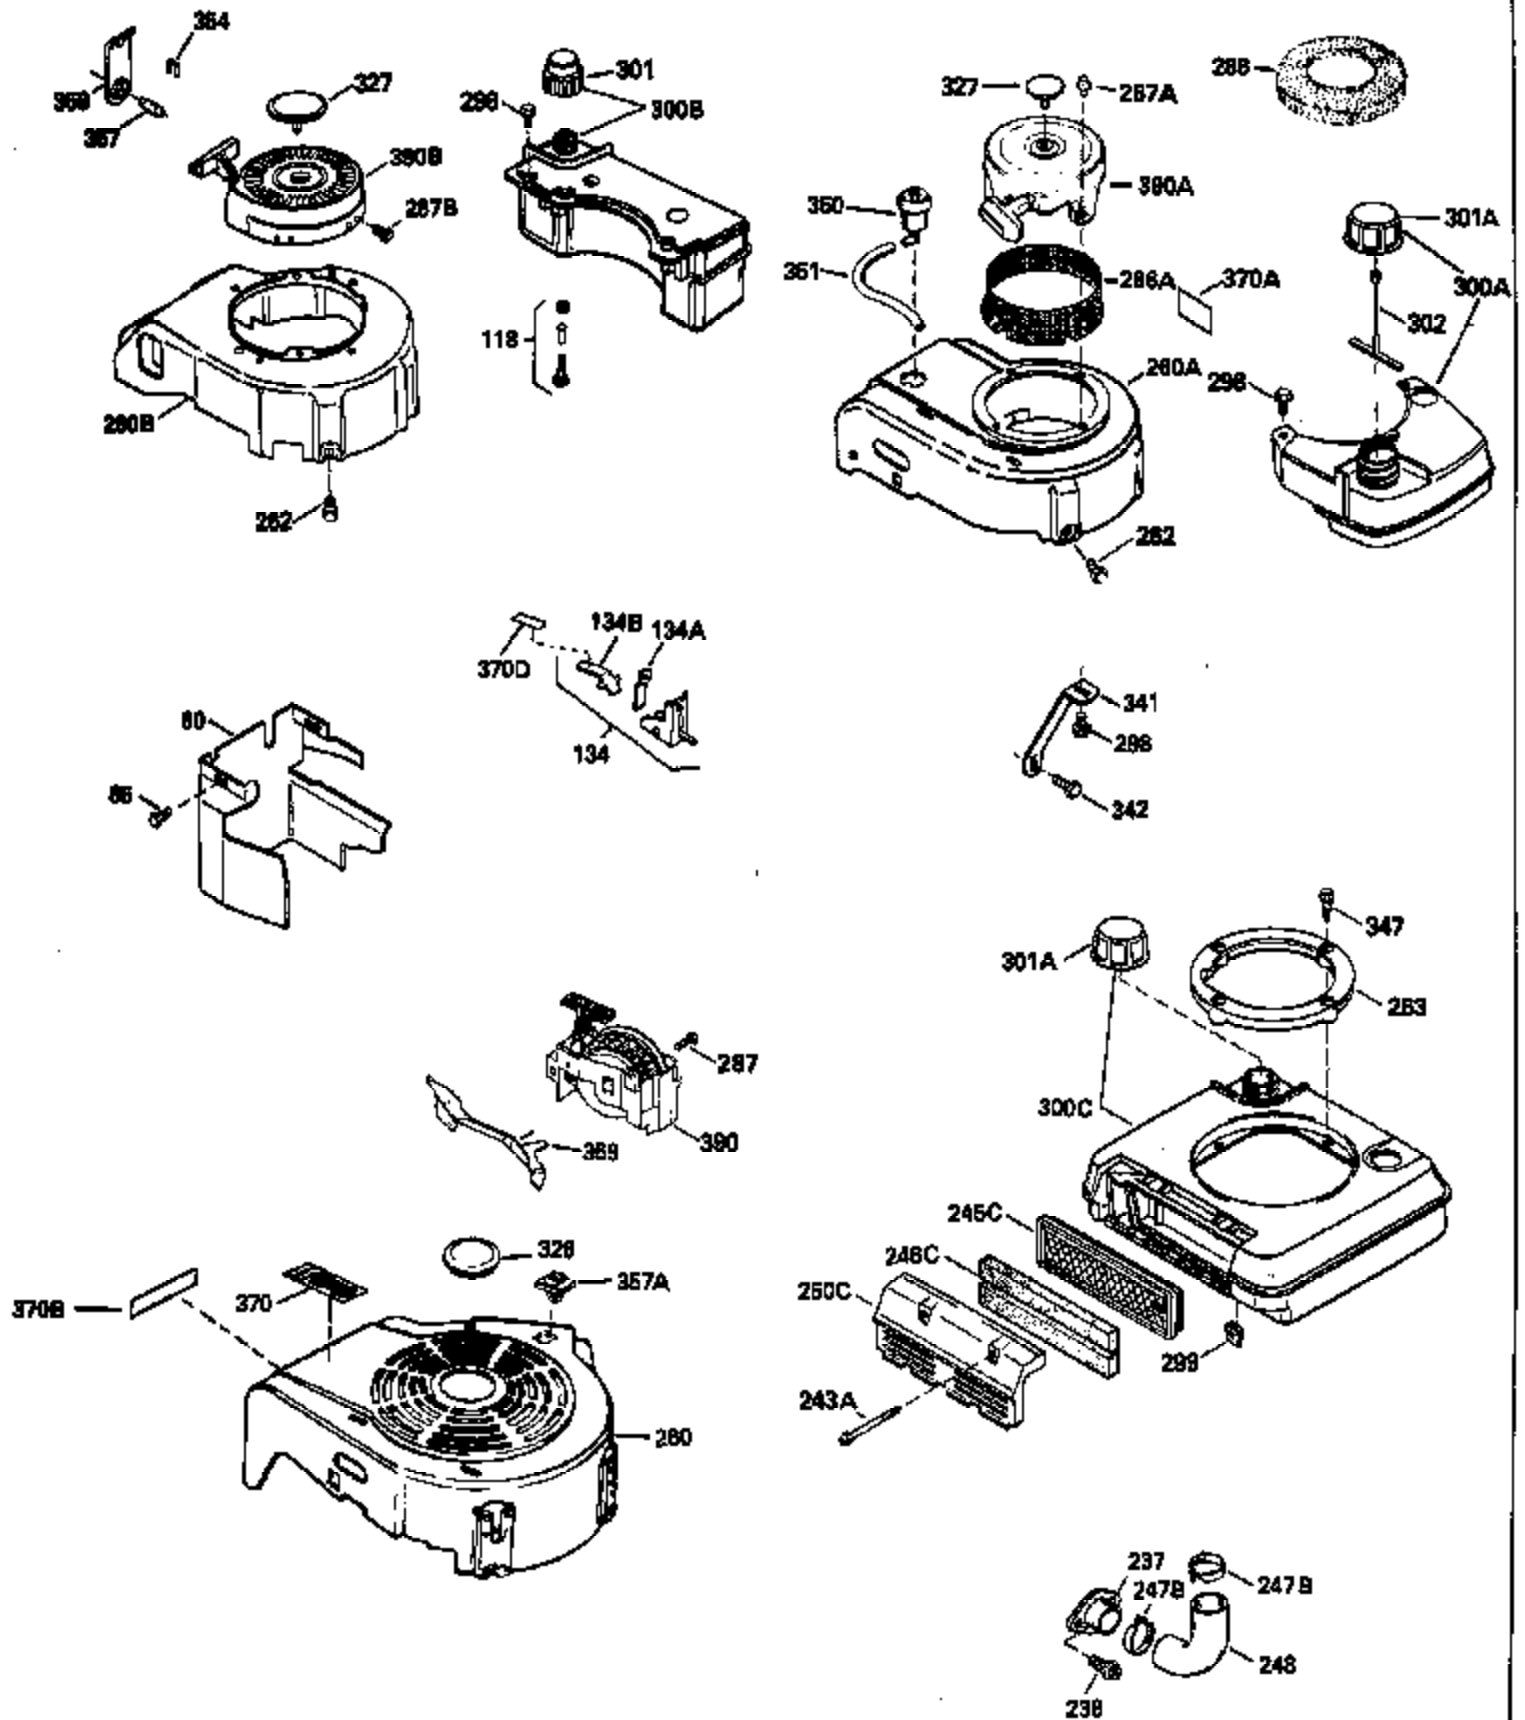

ILLUSTRATION SHOWS TYPICAL PARTS ONLY. ORDER BY PART NUMBER. PARTS NOT LISTED ARE SUPPLIED BY OEM.

Ref #	Part Number	Qty	Description
118	730194		Rope Guide Kit (Use as required with 34476 fuel tank)
238	650806		Screw, 10-32 x 5/8"
246C	35705		Filter, Pre-Air (Optional)
260	35127		Housing, Blower
262	650831		Screw, 1/4-20 x 15/32"
287A	650735		Screw, 10-24 x 3/8" (Use as required)
287A			Pop Rivet, (3/16" Dia.)(Purchase locally)
287	650802		Screw, 1/4-20 x 5/8"
298	28763		Screw, 10-32 x 35/64"
300B	34476		Fuel Tank (Incl. 292 & 301)
301	33032		Fuel Cap
326	34113		Plug, Screen
370	550223		Decal, Name
370A	34346		Decal, Instruction
390	590531		Side Mount Rewind Starter (Refer to Division 5, Section C, page 32 or Fiche 8, Grid G-8 for breakdown)