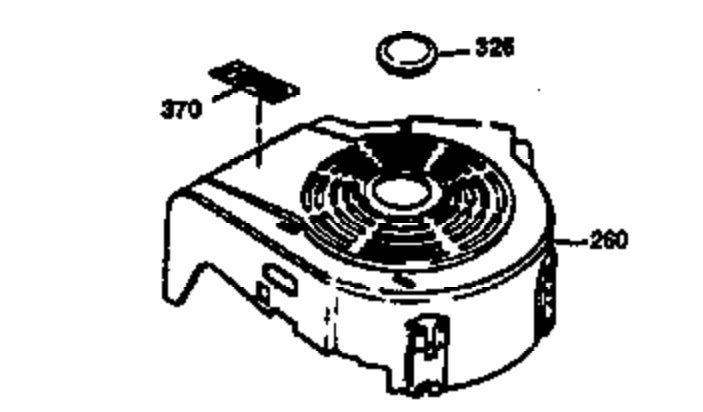

ILLUSTRATION SHOWS TYPICAL PARTS ONLY, ORDER BY PART NUMBER. PARTS NOT LISTED ARE SUPPLIED BY OEM.

Ref #	Part Number	Qty	Description
239	34338	1	* Air Cleaner Gasket
243	650806	2	Screw, 10-32 x 5/8"
245	34340	1	Air Cleaner Filter
250	34341B	1	Air Cleaner Cover
260	35484	1	Blower Housing
287	650926	2	Screw, 8-32 x 21/64"
298	28763	3	Screw, 10-32 x 35/64"
300	34476A	1	Fuel Tank (Inc. 292 & 301)
301	33032	1	Fuel Cap
370	36260	1	Primer Decal
390	590688	1	Rewind Starter