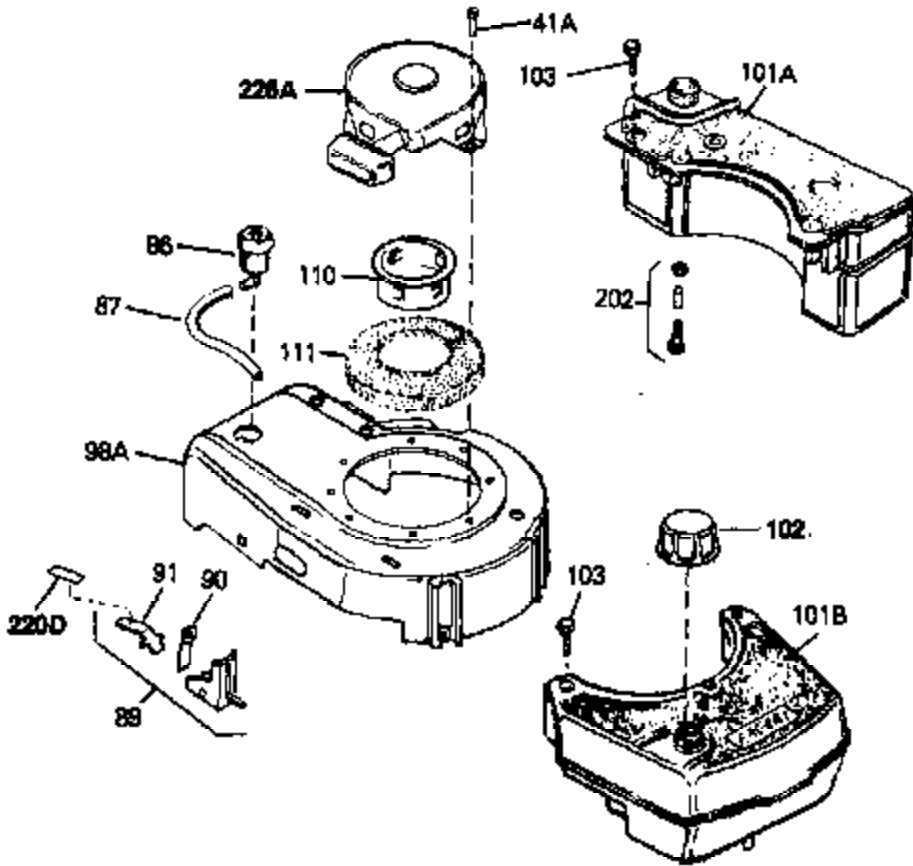

Ref #	Part Number	Qty	Description
70A	34336	0	Link, Governor-to-throttle
70	34337	0	Link, Governor spring
71	31386	0	Spring, Governor
72	650774	0	Screw, Hex hd., 1/4-20 x 2-3/8
72	650795	0	Screw, Hex hd. cap, Sems, 1/4-20 x 2-5/16
72	650869	0	Screw, Hex hd., 1/4-20 x 2-3/4
72	792005	0	Screw, Hex hd., 1/4-20 x 2-1/2
73	27181B	0	Muffler
80	34432	0	Wire, Ground (Two female & one double male
81	26756	0	Gasket, Carburetor
82	29752	0	Nut
83	6201	0	Screw
92	28942	0	Screw
93	27793	0	Clip, Conduit
95	30200	0	Screw
96	32181A	0	Control Assy., Speed
97	610973	0	Terminal Assy.
98	34345	0	Housing, Blower
99	650831	0	Screw, Hex washer hd. Powerlok thread,
100	30200	0	Screw
101	32170A	0	Tank Assy., Fuel (White Poly) (1 qt.)
102	33032	0	Cap, Fuel filler (Red Plastic) (Spurt
104	26460	0	Clamp, Fuel line
105	29774	0	Line, Fuel (Braided 8.25")
105	30705	0	Line, Fuel (Braided 16")
105	30962	0	Line, Fuel (Braided 32")
105	34357	0	Line, Fuel (Epichlorohydrin 6-3/4")
106	650815	0	Washer, Belleville
107	650816	0	Nut, Flywheel
109	34113	0	Plug, Screen
121	34431	0	Lamination & Coil Assy.
121	730207	0	Magneto-to-Solid State Conversion Kit
136	650814	0	Screw, Hex hd. Sems, 10-24 x 1
137	611046A	0	Flywheel
154	34340	0	Element, Air cleaner (Poly)
155	34341A	0	Cover, Air cleaner (Black)
156	34339	0	Body, Air cleaner
157	650806	0	Screw, Hex washer hd. shoulder, 10-32 x 5/8
162	34338	0	Gasket, Air cleaner
220	34346	0	Decal, Instruction
220	550223	0	Decal, Name
223	631021	0	Inlet Needle, Seat & Clip Assy.
224	631581	0	Carburetor
226	590531	0	Starter, Side mount rewind
230	33238D	0	Gasket Set

Ref #	Part Number	Qty	Description
41A	0	0	Rivet, Pop (3/16" Dia.)
41A	650735	0	Screw
102	33032	0	Cap, Fuel filler (Red Plastic) (Spurt
157	650806	0	Screw, Hex washer hd. shoulder, 10-32 x 5/8
202	730194	0	Rope Guide Kit