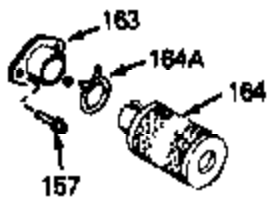

Ref #	Part Number	Qty	Description
41A	0	0	Rivet, Pop (3/16" Dia.)
41A	650735	0	Screw
102	33032	0	Cap, Fuel filler (Red Plastic) (Spurt
157	650806	0	Screw, Hex washer hd. shoulder, 10-32 x 5/8
202	730194	0	Rope Guide Kit