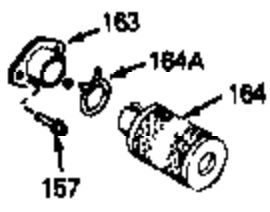

Ref #	Part Number	Qty	Description
41A	0	0	Rivet, Pop (3/16" Dia.)
41A	650735	0	Screw
86	34353	0	Primer Assy.
87	32180C	0	Line, Primer
89	34657	0	Footproof Spark Plug Stop Lever
90	34438	0	Spring, Stop switch
91	34439	0	Clip, Stop switch
102	33032	0	Cap, Fuel filler (Red Plastic) (Spurt
164	32972	0	Cleaner, Air
164A	33168	0	Clamp, Corbin
202	730194	0	Rope Guide Kit
220D	34407	0	Decal, Stop control (Bilingual)