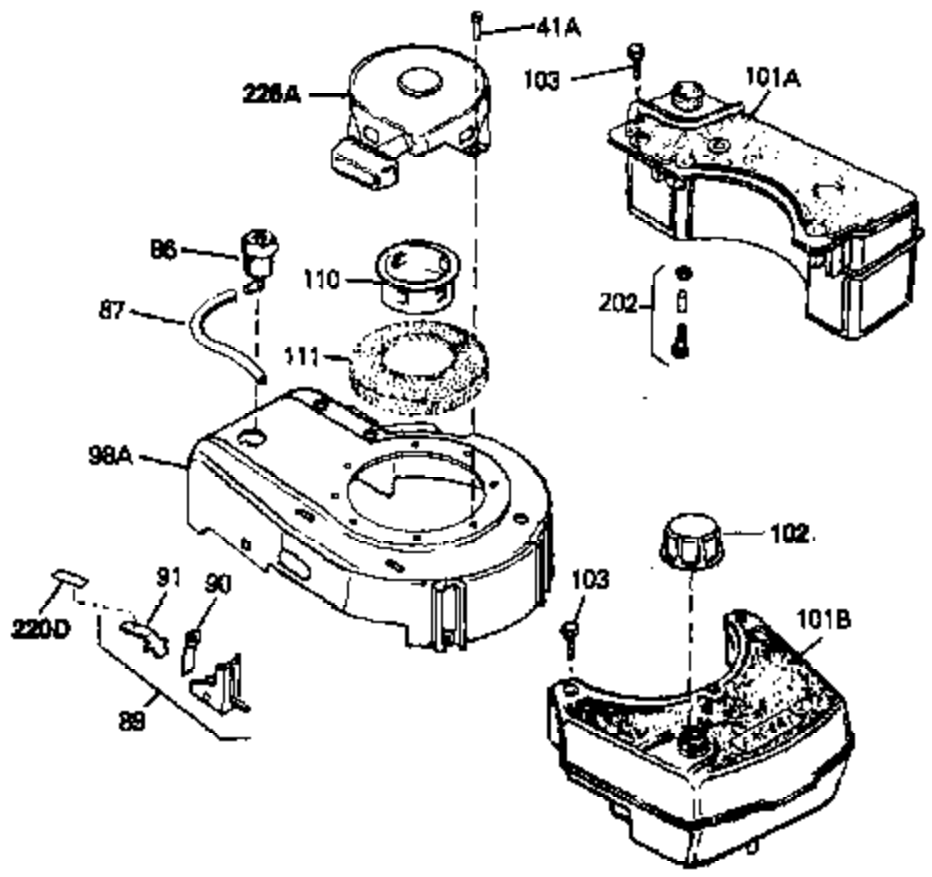

Ref #	Part Number	Qty	Description
41A	0	0	Rivet, Pop (3/16" Dia.)
41A	650735	0	Screw
86	34353	0	Primer Assy.
87	32180C	0	Line, Primer
89	34657	0	Footproof Spark Plug Stop Lever
90	34438	0	Spring, Stop switch
91	34439	0	Clip, Stop switch
102	33032	0	Cap, Fuel filler (Red Plastic) (Spurt
164	32972	0	Cleaner, Air
164A	33168	0	Clamp, Corbin
202	730194	0	Rope Guide Kit
220D	34407	0	Decal, Stop control (Bilingual)