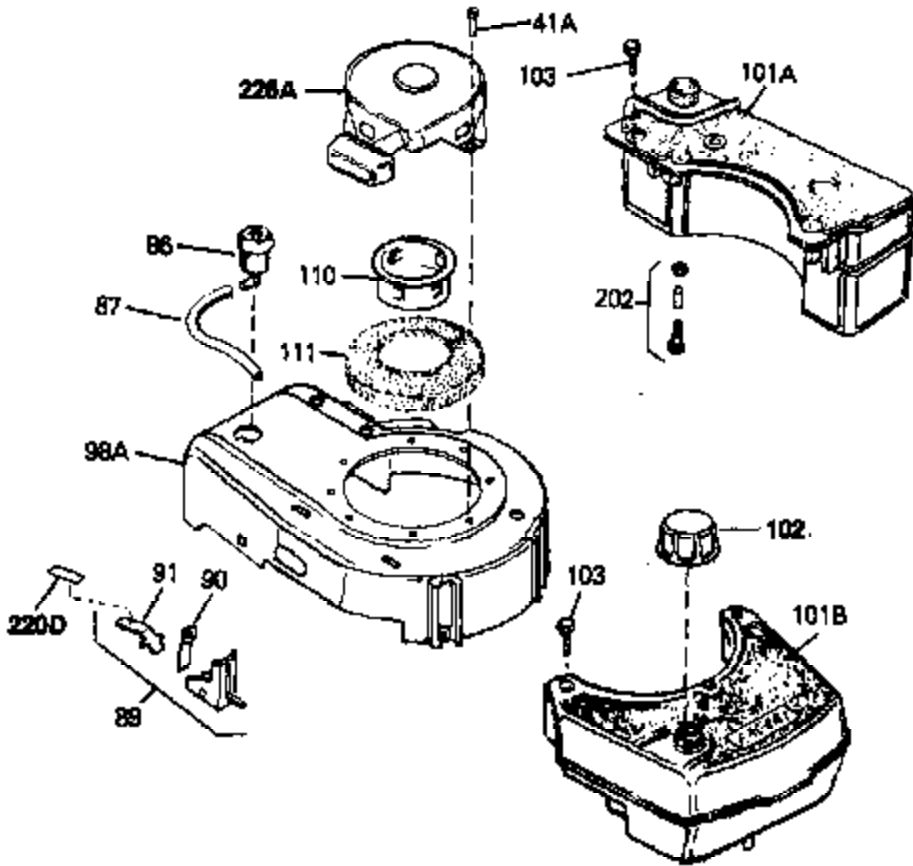

Ref #	Part Number	Qty	Description
41A	0	0	Rivet, Pop (3/16" Dia.)
41A	650735	0	Screw
86	34353	0	Primer Assy.
87	32180C	0	Line, Primer
89	34657	0	Footproof Spark Plug Stop Lever
90	34438	0	Spring, Stop switch
91	34439	0	Clip, Stop switch
102	33032	0	Cap, Fuel filler (Red Plastic) (Spurt
164	32972	0	Cleaner, Air
164A	33168	0	Clamp, Corbin
202	730194	0	Rope Guide Kit
220D	34407	0	Decal, Stop control (Bilingual)