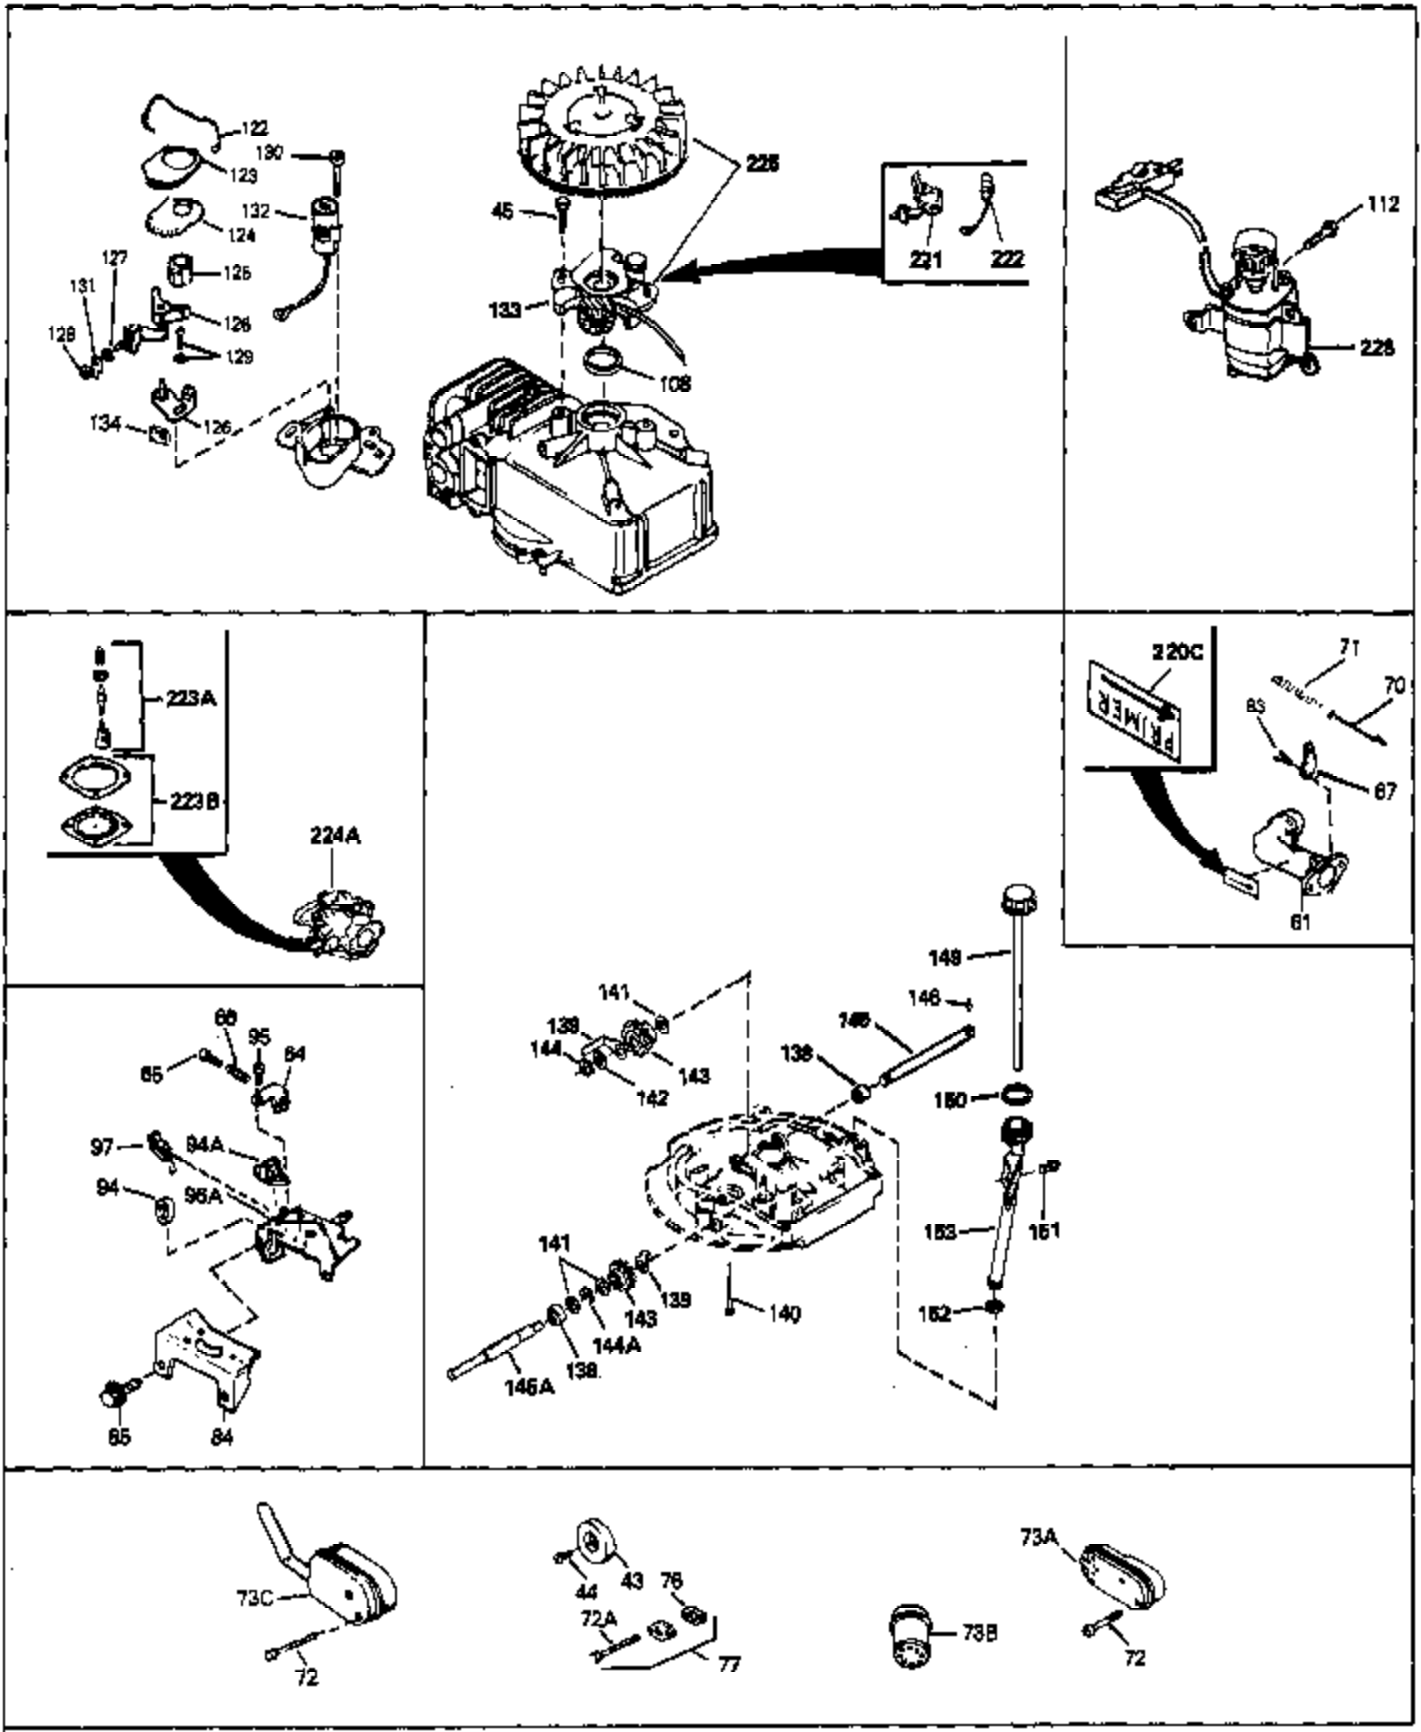

Ref #	Part Number	Qty	Description
61	31384A	0	Pipe, Intake
67	33086	0	Lever, Speed adj.
70	32653	0	Link, Governor spring
71	31361	0	Spring, Governor
72A	30063	0	Screw
72	650774	0	Screw, Hex hd., 1/4-20 x 2-3/8
72	650795	0	Screw, Hex hd. cap, Sems, 1/4-20 x 2-5/16
72	650869	0	Screw, Hex hd., 1/4-20 x 2-3/4
72	792005	0	Screw, Hex hd., 1/4-20 x 2-1/2
76	26754A	0	Gasket, Exhaust
77	730162	0	Kit, Muffler Adapter
83	6201	0	Screw
97	610973	0	Terminal Assy.
138	31744	0	Seal, Oil
139	31745	0	Washer, Tang
140	650492	0	Screw
141	31747	0	Washer, Thrust
142	31787	0	Washer, Flat
143	33401	0	Gear, Worm
144	31749	0	Ring, Retaining
145	33774	0	Shaft, P.T.O.
152	34282	0	"O" Ring (.612 I.D. x .812 O.D. x .103