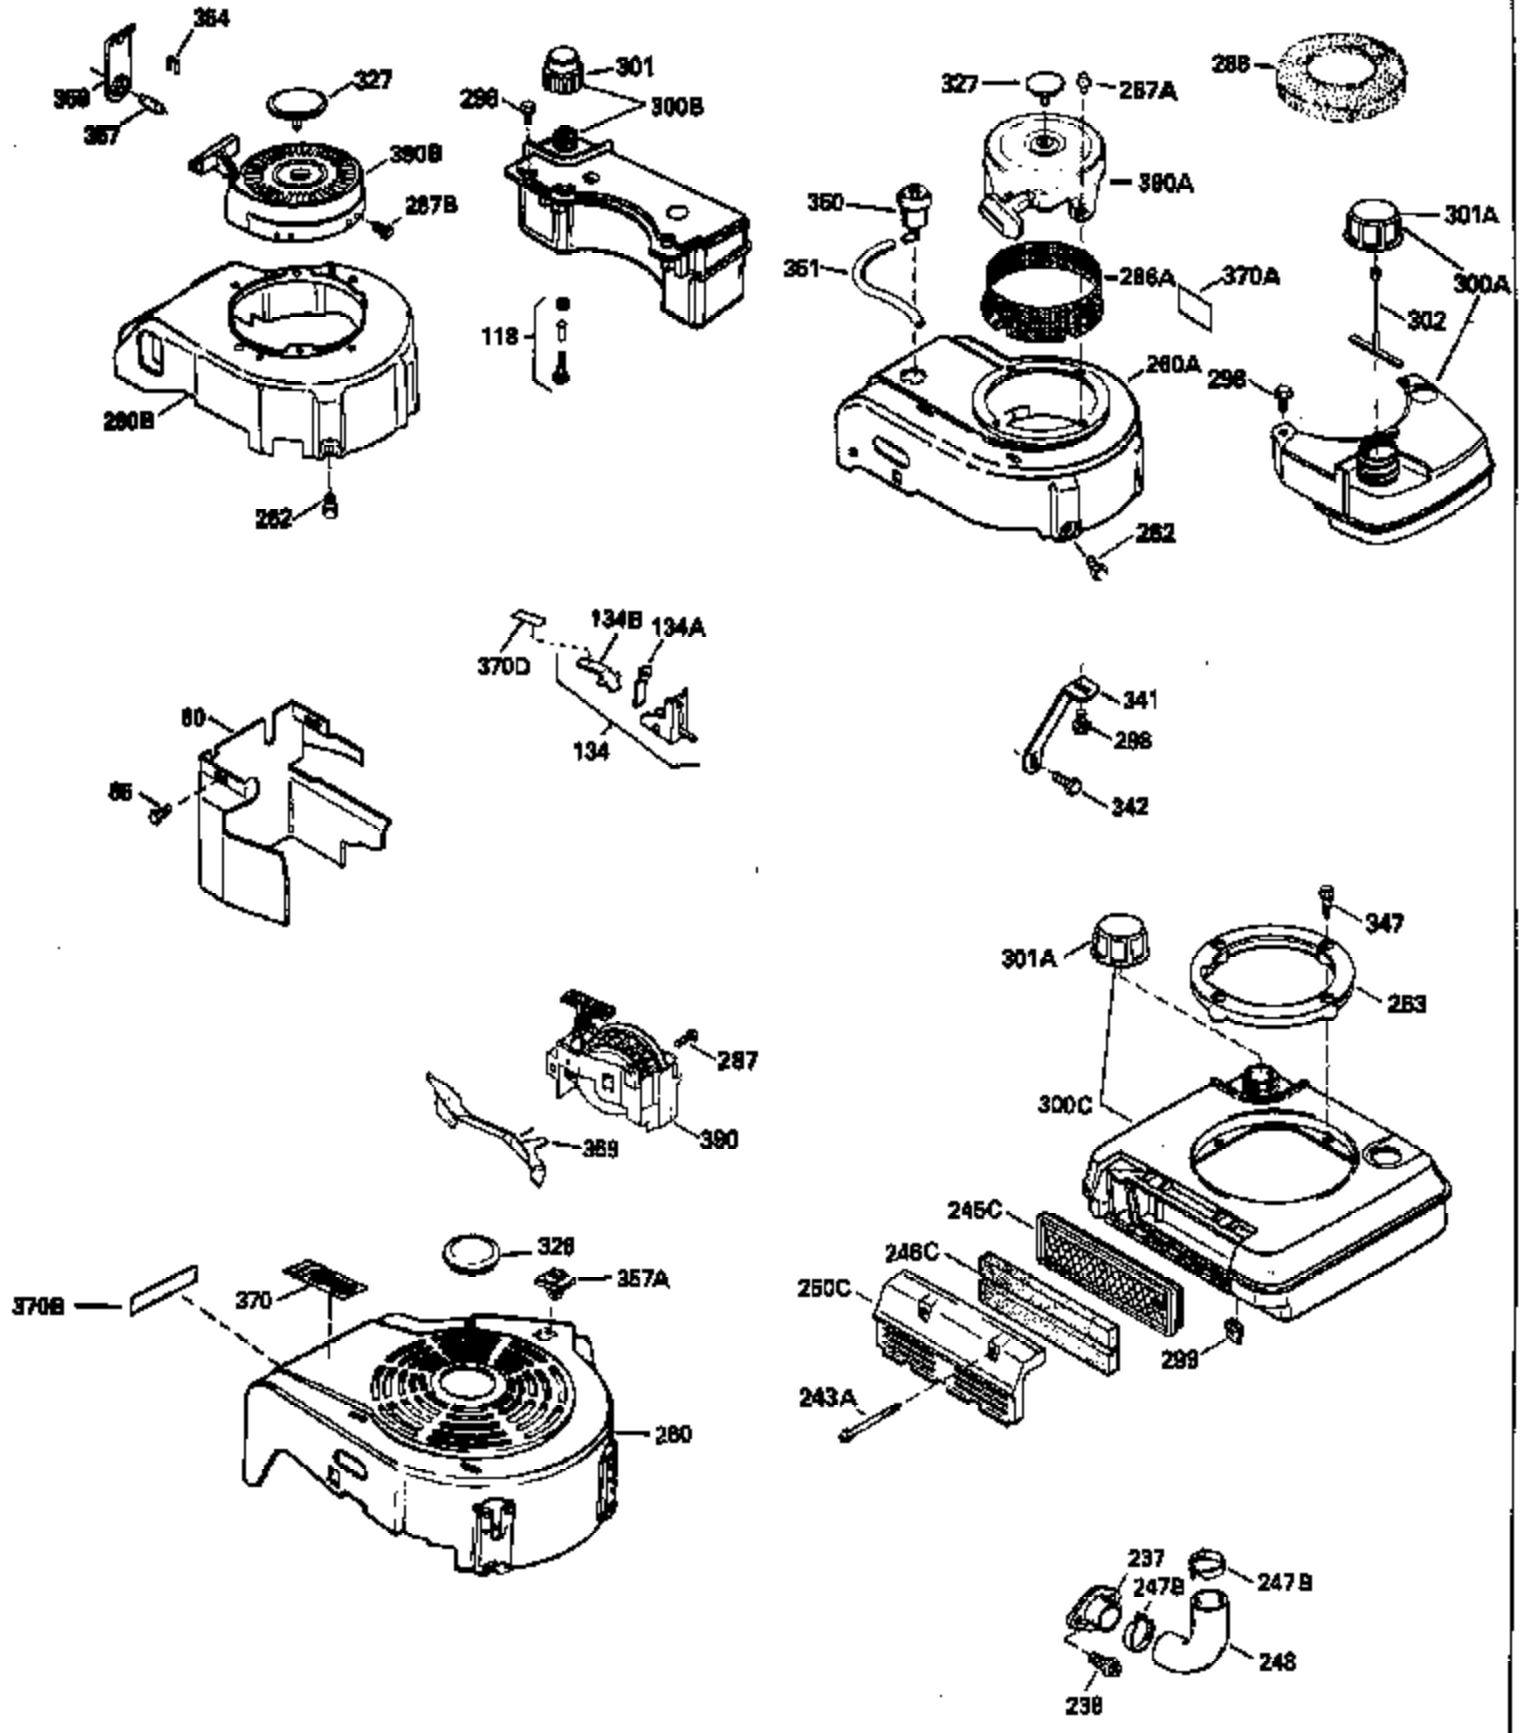

ILLUSTRATION SHOWS TYPICAL PARTS ONLY. ORDER BY PART NUMBER. PARTS NOT LISTED ARE SUPPLIED BY OEM.

Ref #	Part Number	Qty	Description
118	730194		Rope Guide Kit (Use as required with 34476 fuel tank)
134A	34438		Spring, Stop switch
134B	34439		Clip, Stop switch
134	34657		Spark Plug Stop Lever (Incl. 134A & 1 34B)
246C	35705		Filter, Pre-Air (Optional)
260	34367		Housing, Blower
262	650831		Screw, 1/4-20 x 15/32"
286	35009		Screen, Starter cup
287	650802		Screw, 1/4-20 x 5/8"
287A	650735		Screw, 10-24 x 3/8" (Use as required)
287A			Pop Rivet, (3/16" Dia.)(Purchase locally)
301	33032		Fuel Cap
326	34113		Plug, Screen
350	34353		Primer Assy.
351	32180C		Line, Fuel primer
370A	34365		Decal, Instruction
370D	34407		Decal, Stop control
390	590531		Side Mount Rewind Starter (Refer to Division 5, Section C, page 32 or Fiche 8, Grid G-8 for breakdown)