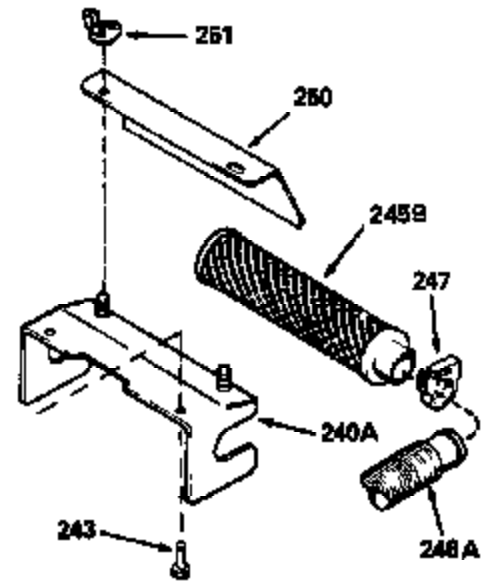

Ref #	Part Number	Qty	Description
274	26754A		* Gasket, Exhaust (Use as required)
277	650795		Screw, 1/4-20 x 2-1/4"
277A	30063		Screw, 1/4-20 x 1/2" (Use as required)
370F	34387		Decal, Instruction (Optional)
415	730162		Muffler Adap.Kit(Incl.274,277A)(Use a s req.)
430	730574		Debris Screen Kit (Incl. 370F,431-433)(Opt.)
431	35596		Screen, Debris (Optional)
432	35597		Bracket, Debris screen (Optional)
433	650910		Screw, 8-32 x 1/4" (Optional)