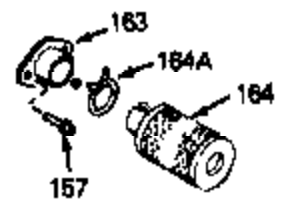

Ref #	Part Number	Qty	Description
41A	0	0	Rivet, Pop (3/16" Dia.)
41A	650735	0	Screw
86	34353	0	Primer Assy.
87	32180C	0	Line, Primer
89	34657	0	Footproof Spark Plug Stop Lever
90	34438	0	Spring, Stop switch
91	34439	0	Clip, Stop switch
102	33032	0	Cap, Fuel filler (Red Plastic) (Spurt
164	32972	0	Cleaner, Air
164A	33168	0	Clamp, Corbin
202	730194	0	Rope Guide Kit
220D	34407	0	Decal, Stop control (Bilingual)