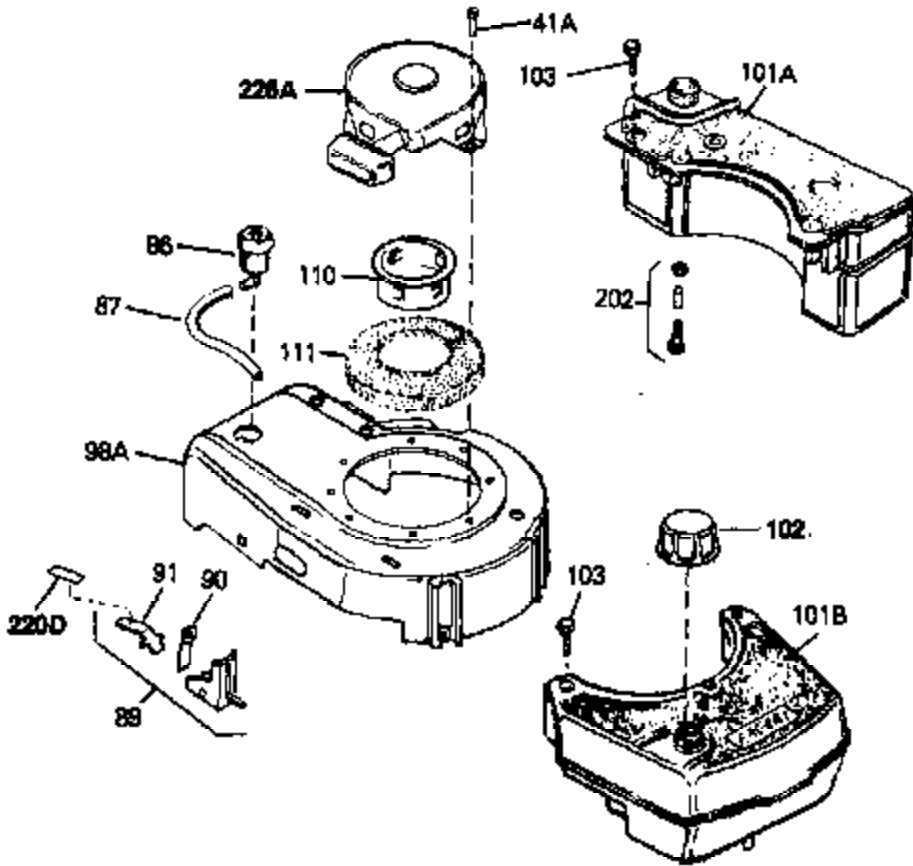

Ref #	Part Number	Qty	Description
69	650549	0	Screw
69A	650777	0	Screw, Slotted fil. hd. mach., 6-32 x 7/16
70	34337	0	Link, Governor spring
70A	34336	0	Link, Governor-to-throttle
71	31361	0	Spring, Governor
72	650774	0	Screw, Hex hd., 1/4-20 x 2-3/8
72	650795	0	Screw, Hex hd. cap, Sems, 1/4-20 x 2-5/16
72	650869	0	Screw, Hex hd., 1/4-20 x 2-3/4
72	792005	0	Screw, Hex hd., 1/4-20 x 2-1/2
73	27181B	0	Muffler
80	34432	0	Wire, Ground (Two female & one double male
81	26756	0	Gasket, Carburetor
82	29752	0	Nut
83	6201	0	Screw
92	28942	0	Screw
93	27793	0	Clip, Conduit
95	30200	0	Screw
97	610973	0	Terminal Assy.
98	34367	0	Housing, Blower
99	650831	0	Screw, Hex washer hd. Powerlok thread,
100	30200	0	Screw
102	33032	0	Cap, Fuel filler (Red Plastic) (Spurt
104	26460	0	Clamp, Fuel line
105	29774	0	Line, Fuel (Braided 8.25")
105	30705	0	Line, Fuel (Braided 16")
105	30962	0	Line, Fuel (Braided 32")
105	34357	0	Line, Fuel (Epichlorohydrin 6-3/4")
106	650815	0	Washer, Belleville
107	650816	0	Nut, Flywheel
109	34113	0	Plug, Screen
113	30593	0	Clip, Magneto wire
121	34431	0	Lamination & Coil Assy.
121	730207	0	Magneto-to-Solid State Conversion Kit
136	650814	0	Screw, Hex hd. Sems, 10-24 x 1
137	611046A	0	Flywheel
220A	34442A	0	Decal, Instruction
223	631021	0	Inlet Needle, Seat & Clip Assy.
224	632053	0	Carburetor
226	590531	0	Starter, Side mount rewind
230	33238D	0	Gasket Set

Ref #	Part Number	Qty	Description
41A	0	0	Rivet, Pop (3/16" Dia.)
41A	650735	0	Screw
86	34353	0	Primer Assy.
87	32180C	0	Line, Primer
101B	34369A	0	Tank Assy., Fuel (Charcoal Poly) (1-1/2
102	33032	0	Cap, Fuel filler (Red Plastic) (Spurt
103	28763	0	Screw, Hex washer hd. thread-forming, 10-24
164	32972	0	Cleaner, Air
164A	33168	0	Clamp, Corbin
202	730194	0	Rope Guide Kit