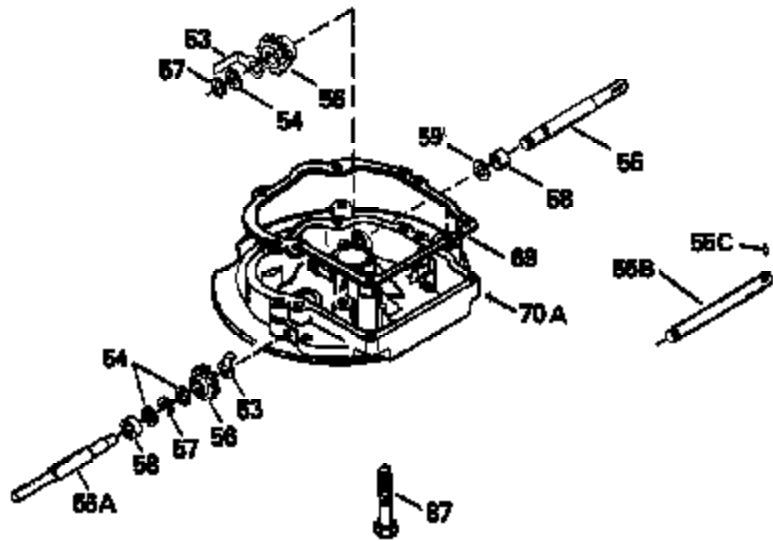

Ref #	Part Number	Qty	Description
19	31361		Spring, Extension
69	35261		* Gasket, Mounting flange
182	6201		Screw, 1/4-28 x 7/8"
185	31384A		Pipe, Intake (Incl. 224)
186	32653		Link, Governor spring
216	33086		Lever, Speed adjusting
223	650451		Screw, 1/4-20 x 1"
245A	32972		Filter, Air cleaner
246B	35435		Filter, Pre-Air (Use as required)
247	33168		Clamp, Corbin