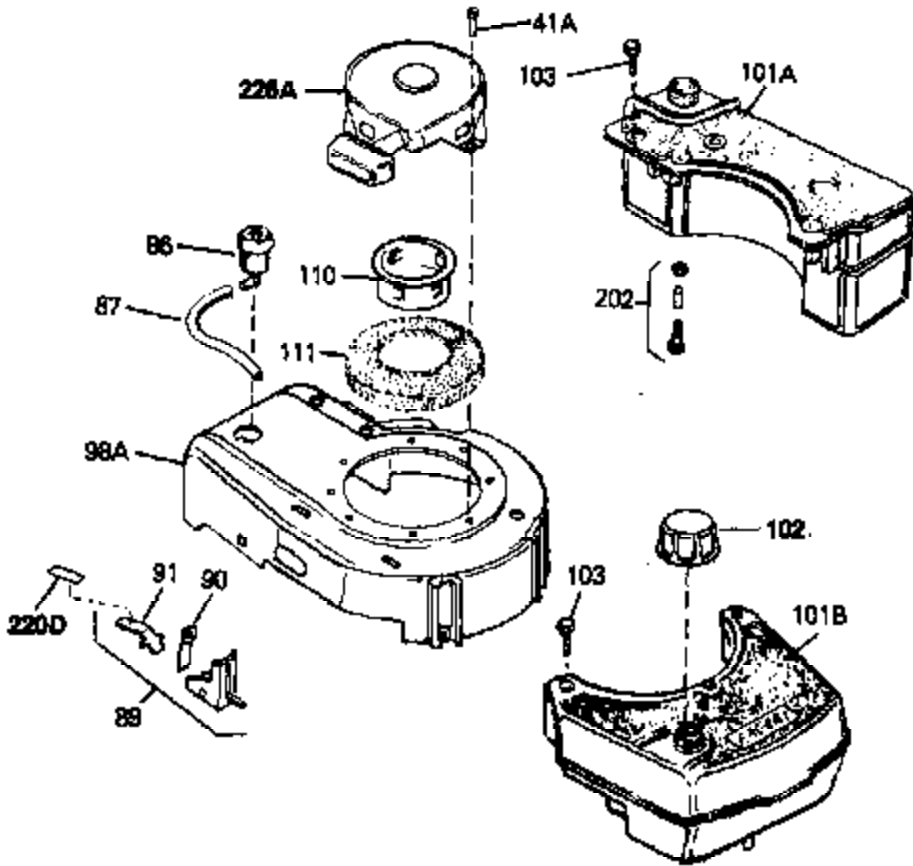

Ref #	Part Number	Qty	Description
69	650549	0	Screw
70A	34336	0	Link, Governor-to-throttle
70	34337	0	Link, Governor spring
71	31361	0	Spring, Governor
72	650774	0	Screw, Hex hd., 1/4-20 x 2-3/8
72	650795	0	Screw, Hex hd. cap, Sems, 1/4-20 x 2-5/16
72	650869	0	Screw, Hex hd., 1/4-20 x 2-3/4
72	792005	0	Screw, Hex hd., 1/4-20 x 2-1/2
73	27181B	0	Muffler
80	34231	0	Wire, Ground (One female fitting & one
81	26756	0	Gasket, Carburetor
82	29752	0	Nut
83	6201	0	Screw
95	30200	0	Screw
97	610973	0	Terminal Assy.
99	650831	0	Screw, Hex washer hd. Powerlok thread,
100	30200	0	Screw
102	33032	0	Cap, Fuel filler (Red Plastic) (Spurt
104	26460	0	Clamp, Fuel line
105	29774	0	Line, Fuel (Braided 8.25")
105	30705	0	Line, Fuel (Braided 16")
105	30962	0	Line, Fuel (Braided 32")
105	34357	0	Line, Fuel (Epichlorohydrin 6-3/4")
106	650815	0	Washer, Belleville
107	650816	0	Nut, Flywheel
113	30593	0	Clip, Magneto wire
120	34080	0	Spacer, Flywheel key
121	34443A	0	Solid State Assy.
121	730207	0	Magneto-to-Solid State Conversion Kit
136	650814	0	Screw, Hex hd. Sems, 10-24 x 1
137	611011A	0	Flywheel
220	34346	0	Decal, Instruction
220	550223	0	Decal, Name
223	631021	0	Inlet Needle, Seat & Clip Assy.
224	632053	0	Carburetor
230	33238D	0	Gasket Set