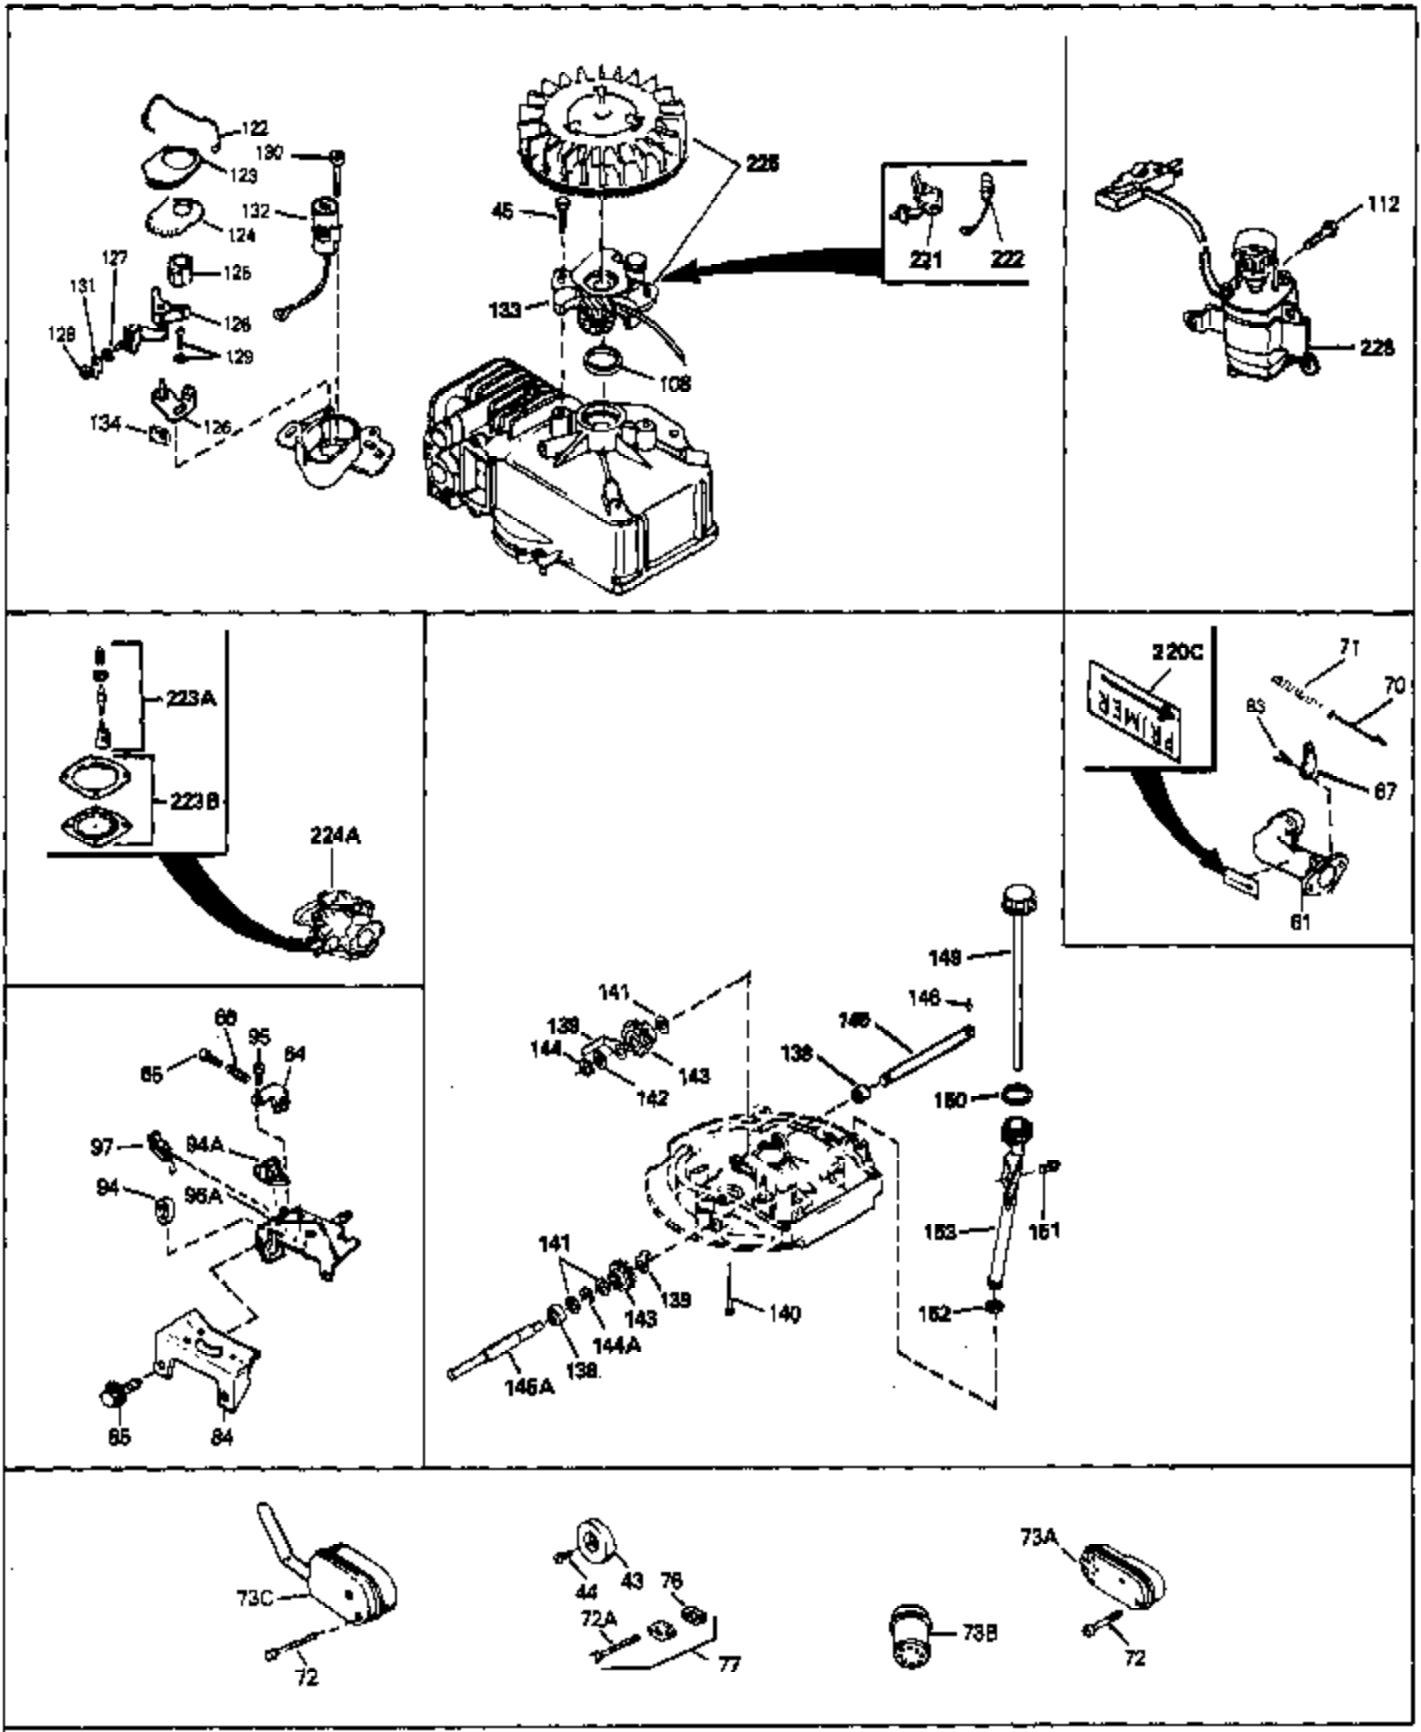

Ref #	Part Number	Qty	Description
61	31384A	0	Pipe, Intake
70	34337	0	Link, Governor spring
71	31361	0	Spring, Governor
72	650774	0	Screw, Hex hd., 1/4-20 x 2-3/8
72	650795	0	Screw, Hex hd. cap, Sems, 1/4-20 x 2-5/16
72	650869	0	Screw, Hex hd., 1/4-20 x 2-3/4
72	792005	0	Screw, Hex hd., 1/4-20 x 2-1/2
72A	30063	0	Screw
76	26754A	0	Gasket, Exhaust
77	730162	0	Kit, Muffler Adapter
83	6201	0	Screw
84	34371	0	Cover, Speed control
85	650807	0	Screw, Hex washer hd. shoulder, 10-32 x 7/16
94A	33971	0	Knob, Control
95	30200	0	Screw
96A	33970A	0	Control Assy., Speed
97	610973	0	Terminal Assy.
112	650737	0	Screw, Hex washer hd. taptite, 1/4-20 x 1/2
149	34267	0	Dipstick, Oil (Twist Lock)
150	33590	0	"O" Ring
151	650562	0	Screw
152	34265	0	Gasket, Oil fill tube
152	34282	0	"O" Ring (.612 I.D. x .812 O.D. x .103
153	34264	0	Tube Assy., Oil fill (Plastic)
228	34409	0	Motor, Electric starter (120 Volt)