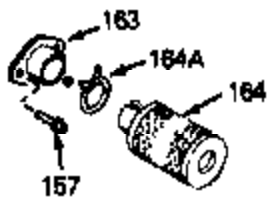

Ref #	Part Number	Qty	Description
41A	0	0	Rivet, Pop (3/16" Dia.)
41A	650735	0	Screw
86	34353	0	Primer Assy.
87	32180C	0	Line, Primer
98A	34464	0	Housing, Blower (5.56 dia. starter mtg. bolt
101B	34369A	0	Tank Assy., Fuel (Charcoal Poly) (1-1/2
102	33032	0	Cap, Fuel filler (Red Plastic) (Spurt
103	28763	0	Screw, Hex washer hd. thread-forming, 10-24
110	34449	0	Hub, Starter
111	590417	0	Screen, Starter cup
164	32972	0	Cleaner, Air
164A	33168	0	Clamp, Corbin
202	730194	0	Rope Guide Kit
226A	590420	0	Starter, Rewind