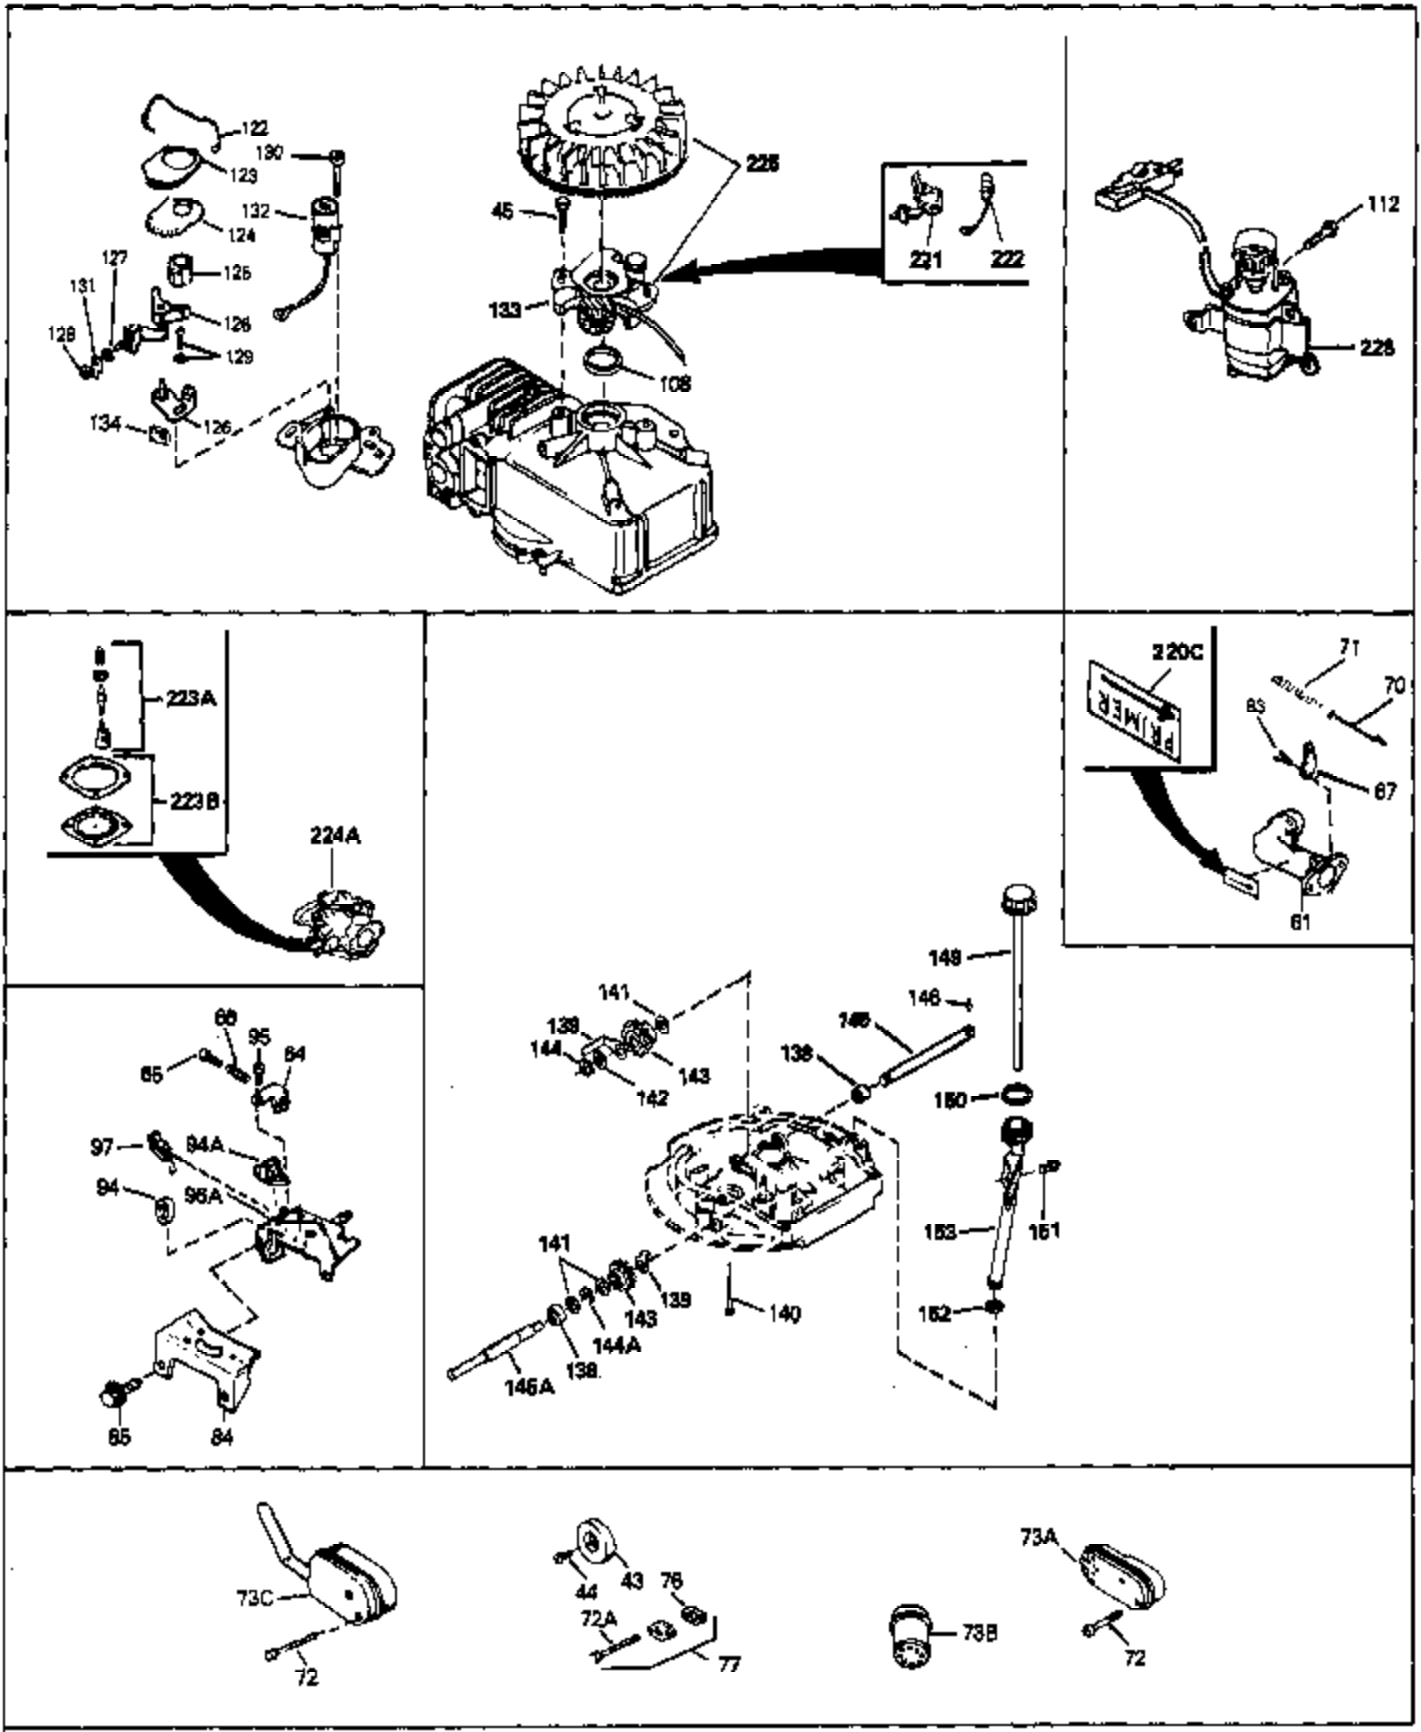

Ref #	Part Number	Qty	Description
45	650489	0	Screw
61	31384A	0	Pipe, Intake
70	34337	0	Link, Governor spring
71	31386	0	Spring, Governor
72A	30063	0	Screw
72	650774	0	Screw, Hex hd., 1/4-20 x 2-3/8
72	650795	0	Screw, Hex hd. cap, Sems, 1/4-20 x 2-5/16
72	650869	0	Screw, Hex hd., 1/4-20 x 2-3/4
72	792005	0	Screw, Hex hd., 1/4-20 x 2-1/2
76	26754A	0	Gasket, Exhaust
77	730162	0	Kit, Muffler Adapter
83	6201	0	Screw
94	32410	0	Knob, Speed control
95	30200	0	Screw
97	610973	0	Terminal Assy.
108	33876	0	Gasket, Stator
122	30551	0	Spring, Breaker box dust cover
123	610947	0	Cover, Breaker box dust
124	610955	0	Gasket, Dust cover
125	30992	0	Cam, Breaker
126	30547A	0	Contact Assy., Breaker
127	610385	0	Washer, Terminal
128	610408	0	Nut, Terminal
129	29181	0	Screw & Washer Assy., Breaker
130	610593	0	Screw, Condenser fastening
131	33356	0	Terminal, Ground
132	30548B	0	Condenser
133	611006	0	Stator Plate Assy.
134	30549	0	Felt, Cam wiper
149	34267	0	Dipstick, Oil (Twist Lock)
150	33590	0	"O" Ring
151	650562	0	Screw
152	34265	0	Gasket, Oil fill tube
152	34282	0	"O" Ring (.612 I.D. x .812 O.D. x .103
153	34264	0	Tube Assy., Oil fill (Plastic)