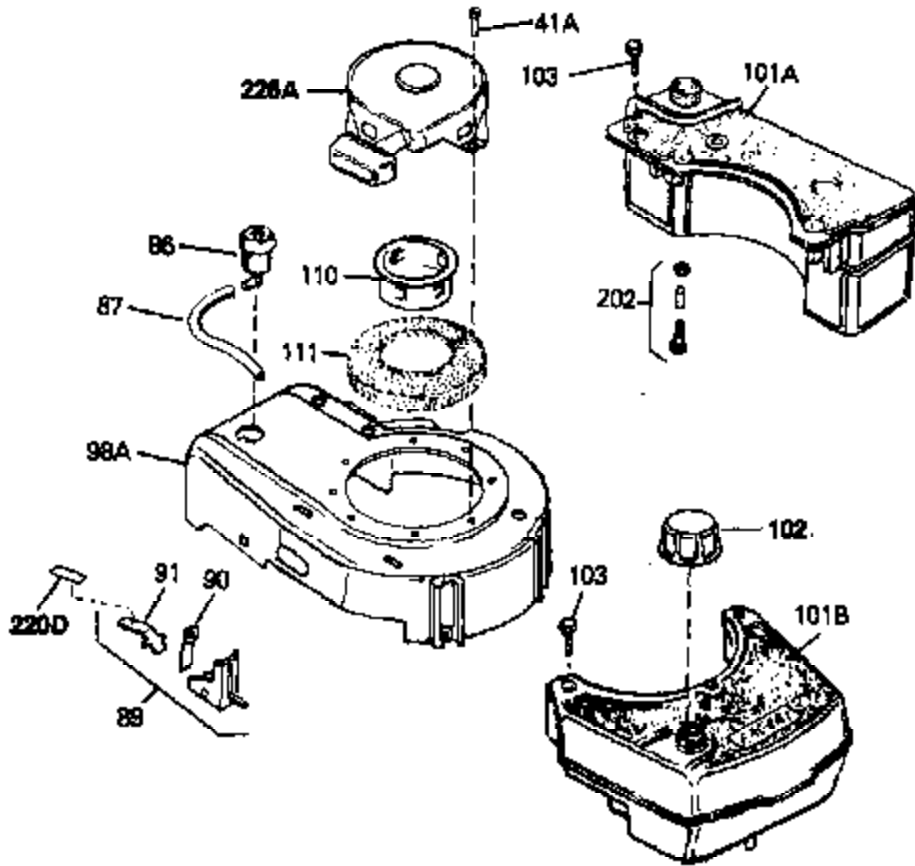

Ref #	Part Number	Qty	Description
69	650549	0	Screw
70	34337	0	Link, Governor spring
70A	34336	0	Link, Governor-to-throttle
71	31386	0	Spring, Governor
72	650774	0	Screw, Hex hd., 1/4-20 x 2-3/8
72	650795	0	Screw, Hex hd. cap, Sems, 1/4-20 x 2-5/16
72	650869	0	Screw, Hex hd., 1/4-20 x 2-3/4
72	792005	0	Screw, Hex hd., 1/4-20 x 2-1/2
73	27181B	0	Muffler
80	34432	0	Wire, Ground (Two female & one double male
81	26756	0	Gasket, Carburetor
82	29752	0	Nut
83	6201	0	Screw
95	30200	0	Screw
96	32264A	0	Control Assy., Speed
97	610973	0	Terminal Assy.
99	650831	0	Screw, Hex washer hd. Powerlok thread,
100	30200	0	Screw
101	32170A	0	Tank Assy., Fuel (White Poly) (1 qt.)
102	33032	0	Cap, Fuel filler (Red Plastic) (Spurt
104	26460	0	Clamp, Fuel line
105	29774	0	Line, Fuel (Braided 8.25")
105	30705	0	Line, Fuel (Braided 16")
105	30962	0	Line, Fuel (Braided 32")
105	34357	0	Line, Fuel (Epichlorohydrin 6-3/4")
106	650815	0	Washer, Belleville
107	650816	0	Nut, Flywheel
121	34431	0	Lamination & Coil Assy.
121	730207	0	Magneto-to-Solid State Conversion Kit
136	650814	0	Screw, Hex hd. Sems, 10-24 x 1
137	611046A	0	Flywheel
154	34340	0	Element, Air cleaner (Poly)
155	34341A	0	Cover, Air cleaner (Black)
156	34339	0	Body, Air cleaner
157	650806	0	Screw, Hex washer hd. shoulder, 10-32 x 5/8
162	34338	0	Gasket, Air cleaner
220E	35344	0	Decal, Control
220	34346	0	Decal, Instruction
223	631021	0	Inlet Needle, Seat & Clip Assy.
224	631581	0	Carburetor
230	33238D	0	Gasket Set