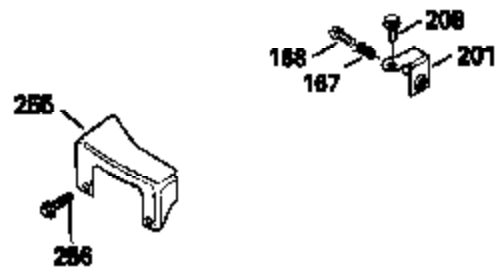

Ref #	Part Number	Qty	Description
19	31386		Spring, Governor
69	35261		* Gasket, Mounting flange
182	6201		Screw, 1/4-28 x 7/8"
185	31384A		Pipe, Intake (Incl. 224)
186	34337		Link, Governor spring
209	30200		Screw, 10-24 x 9/16"
223	650451		Screw, 1/4-20 x 1"
238	650806		Screw, 10-32 x 5/8"
246B	35435		Filter, Pre-Air (Use as required)