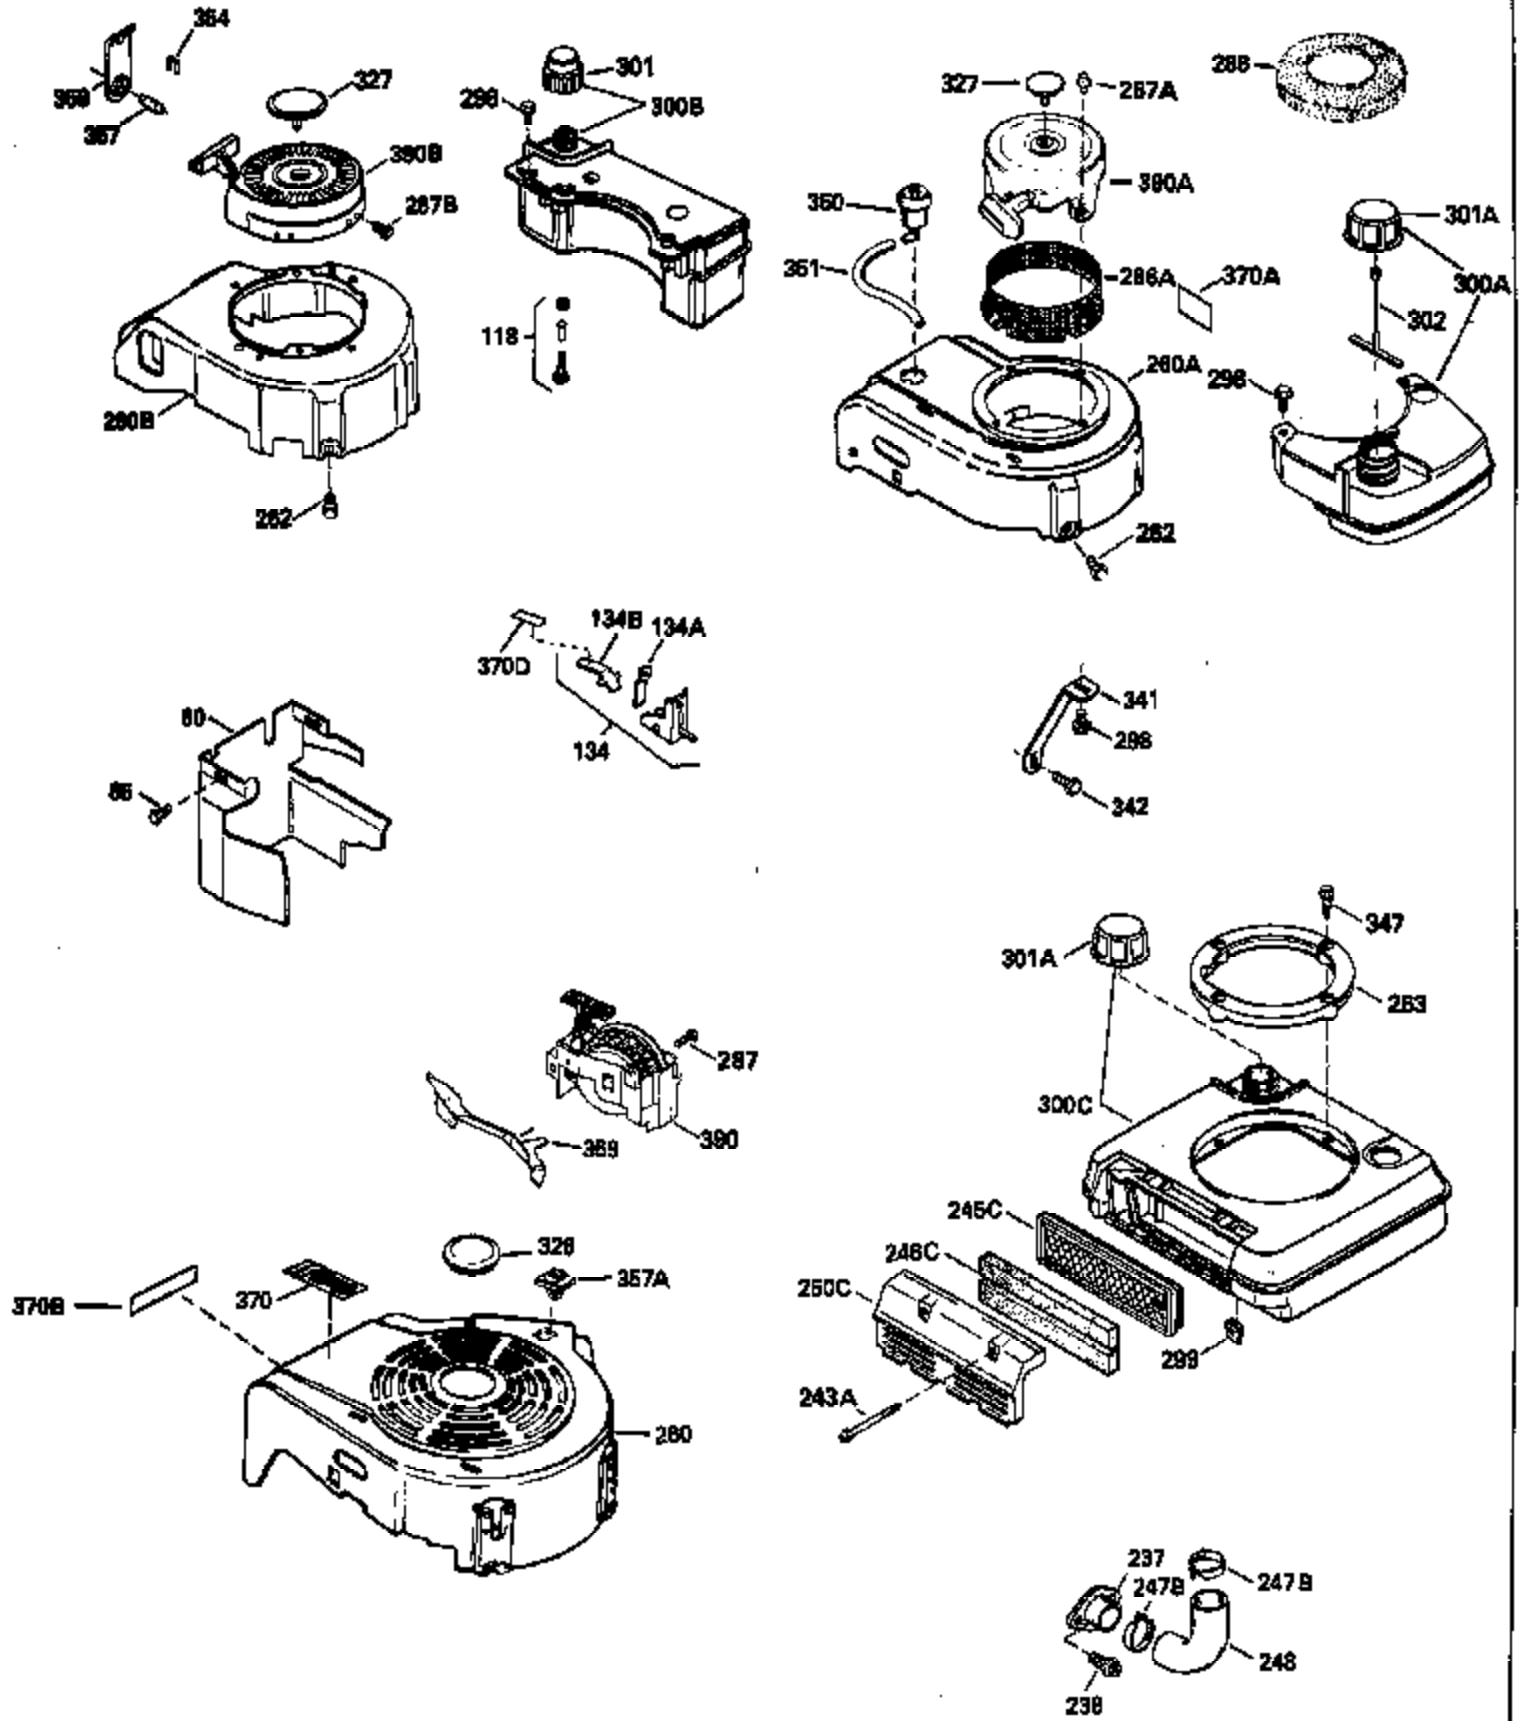

Ref #	Part Number	Qty	Description
420	730225		SAE 30, 4-Cycle Engine Oil (Quart)

ILLUSTRATION SHOWS TYPICAL PARTS ONLY. ORDER BY PART NUMBER. PARTS NOT LISTED ARE SUPPLIED BY OEM.

Ref #	Part Number	Qty	Description
118	730194		Rope Guide Kit (Use as required with 34476 fuel tank)
238	650806		Screw, 10-32 x 5/8"
246C	35705		Filter, Pre-Air (Optional)
260A	34793		Housing, Blower
262	650831		Screw, 1/4-20 x 15/32"
286	590417		Screen, Starter cup
287A	650735		Screw, 10-24 x 3/8" (Use as required)
287A			Pop Rivet, (3/16" Dia.)(Purchase locally)
301	33032		Fuel Cap
370A	34346		Decal, Instruction
390A	590420		Rewind Starter (Refer to Division 5, Section C, page 25 or Fiche 8, Grid G-7 for breakdown)