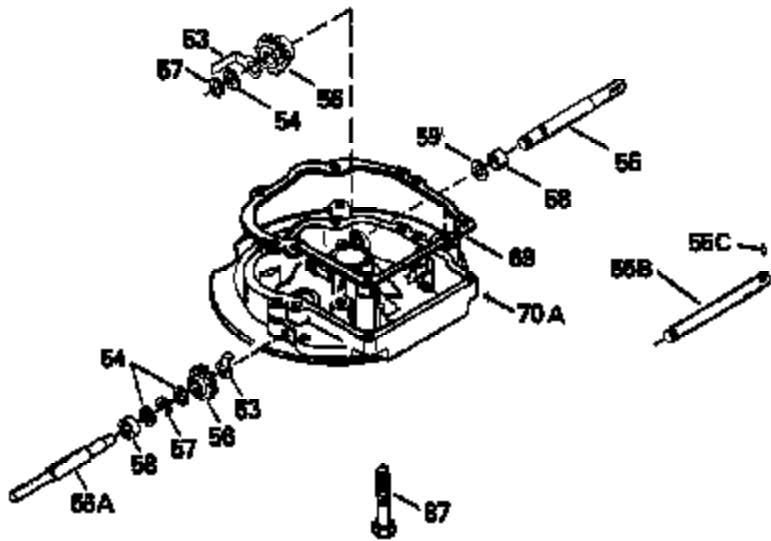

Ref #	Part Number	Qty	Description
420	730225		SAE 30, 4-Cycle Engine Oil (Quart)

ILLUSTRATION SHOWS TYPICAL PARTS ONLY. ORDER BY PART NUMBER. PARTS NOT LISTED ARE SUPPLIED BY OEM.

Ref #	Part Number	Qty	Description
118	730194		Rope Guide Kit (Use as required with 34476 fuel tank)
238	650806		Screw, 10-32 x 5/8"
246C	35705		Filter, Pre-Air (Optional)
260A	34793		Housing, Blower
262	650831		Screw, 1/4-20 x 15/32"
286	590417		Screen, Starter cup
287A	650735		Screw, 10-24 x 3/8" (Use as required)
287A			Pop Rivet, (3/16" Dia.)(Purchase locally)
301	33032		Fuel Cap
370A	34346		Decal, Instruction
390A	590420		Rewind Starter (Refer to Division 5, Section C, page 25 or Fiche 8, Grid G-7 for breakdown)

Ref #	Part Number	Qty	Description
19	31386		Spring, Governor
69	35261		* Gasket, Mounting flange
182	6201		Screw, 1/4-28 x 7/8"
185	31384A		Pipe, Intake (Incl. 224)
186	34337		Link, Governor spring
209	30200		Screw, 10-24 x 9/16"
223	650451		Screw, 1/4-20 x 1"
238	650806		Screw, 10-32 x 5/8"
246B	35435		Filter, Pre-Air (Use as required)