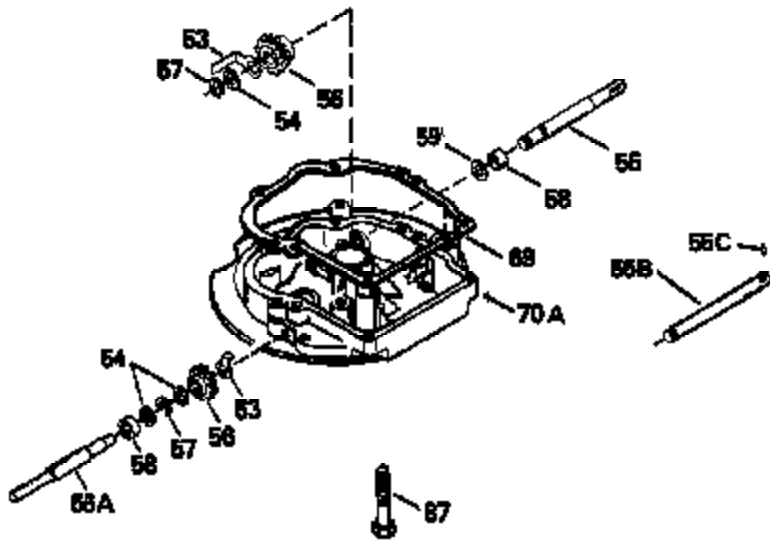

Ref #	Part Number	Qty	Description
420	730225		SAE 30, 4-Cycle Engine Oil (Quart)

ILLUSTRATION SHOWS TYPICAL PARTS ONLY. ORDER BY PART NUMBER. PARTS NOT LISTED ARE SUPPLIED BY OEM.

Ref #	Part Number	Qty	Description
118	730194		Rope Guide Kit (Use as required with 34476 fuel tank)
238	650806		Screw, 10-32 x 5/8"
246C	35705		Filter, Pre-Air (Optional)
260A	34859		Housing, Blower
262	650831		Screw, 1/4-20 x 15/32"
286	35009		Screen, Starter cup
287A	650735		Screw, 10-24 x 3/8" (Use as required)
287A			Pop Rivet, (3/16" Dia.)(Purchase locally)
301	33032		Fuel Cap
370A	34346		Decal, Instruction
390A	590420		Rewind Starter (Refer to Division 5, Section C, page 25 or Fiche 8, Grid G-7 for breakdown)

Ref #	Part Number	Qty	Description
19	31386		Spring, Governor
69	35261		* Gasket, Mounting flange
182	6201		Screw, 1/4-28 x 7/8"
185	31384A		Pipe, Intake (Incl. 224)
186	34337		Link, Governor spring
209	30200		Screw, 10-24 x 9/16"
223	650451		Screw, 1/4-20 x 1"
238	650806		Screw, 10-32 x 5/8"
246B	35435		Filter, Pre-Air (Use as required)