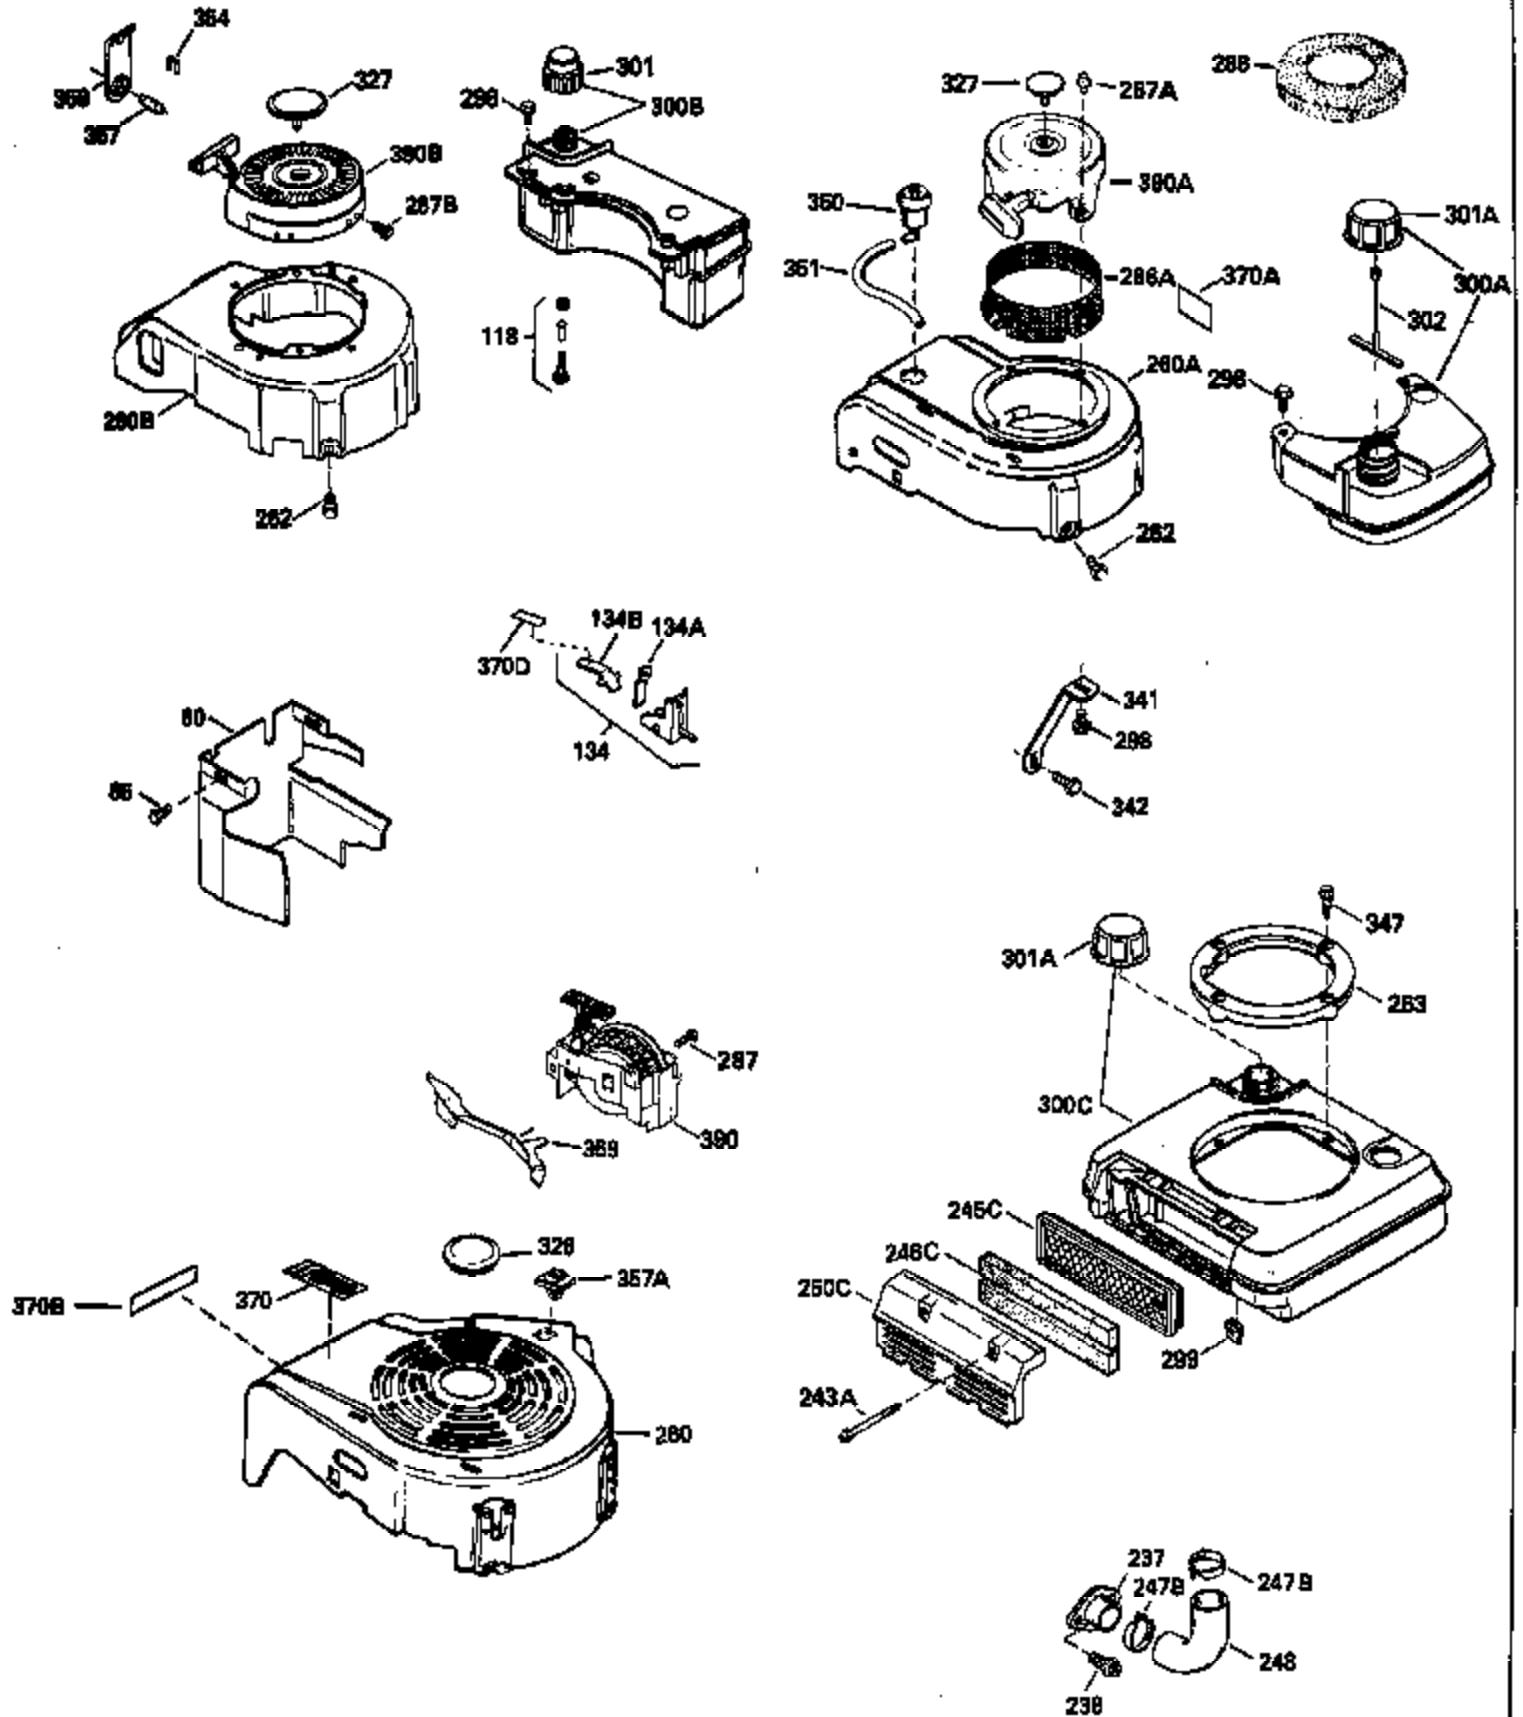

Ref #	Part Number	Qty	Description
420	730225		SAE 30, 4-Cycle Engine Oil (Quart)

ILLUSTRATION SHOWS TYPICAL PARTS ONLY. ORDER BY PART NUMBER. PARTS NOT LISTED ARE SUPPLIED BY OEM.

Ref #	Part Number	Qty	Description
118	730194		Rope Guide Kit (Use as required with 34476 fuel tank)
238	650806		Screw, 10-32 x 5/8"
246C	35705		Filter, Pre-Air (Optional)
260A	34859		Housing, Blower
262	650831		Screw, 1/4-20 x 15/32"
286	35009		Screen, Starter cup
287A	650735		Screw, 10-24 x 3/8" (Use as required)
287A			Pop Rivet, (3/16" Dia.)(Purchase locally)
301	33032		Fuel Cap
370A	34346		Decal, Instruction
390A	590420		Rewind Starter (Refer to Division 5, Section C, page 25 or Fiche 8, Grid G-7 for breakdown)