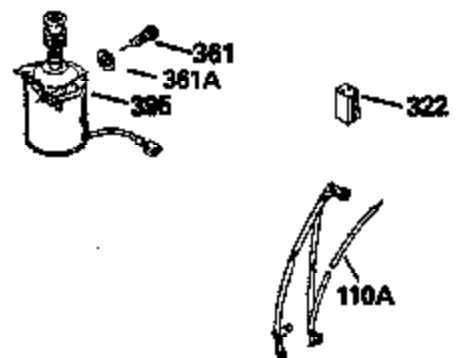

Ref #	Part Number	Qty	Description
420	730225		SAE 30, 4-Cycle Engine Oil (Quart)

ILLUSTRATION SHOWS TYPICAL PARTS ONLY. ORDER BY PART NUMBER. PARTS NOT LISTED ARE SUPPLIED BY OEM.

Ref #	Part Number	Qty	Description
118	730194		Rope Guide Kit (Use as required with 34476 fuel tank)
238	650806		Screw, 10-32 x 5/8"
246C	35705		Filter, Pre-Air (Optional)
260A	34859		Housing, Blower
262	650831		Screw, 1/4-20 x 15/32"
286	35009		Screen, Starter cup
287A	650735		Screw, 10-24 x 3/8" (Use as required)
287A			Pop Rivet, (3/16" Dia.)(Purchase locally)
301	33032		Fuel Cap
370A	34346		Decal, Instruction
390A	590420		Rewind Starter (Refer to Division 5, Section C, page 25 or Fiche 8, Grid G-7 for breakdown)