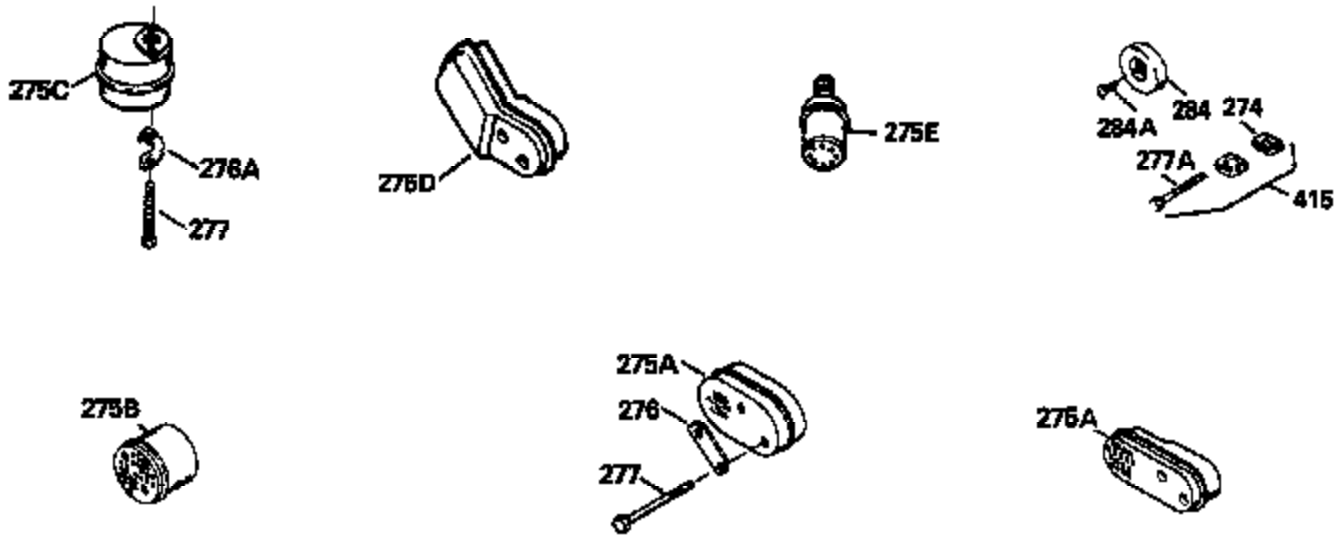

Ref #	Part Number	Qty	Description
420	730225		SAE 30, 4-Cycle Engine Oil (Quart)

ILLUSTRATION SHOWS TYPICAL PARTS ONLY. ORDER BY PART NUMBER. PARTS NOT LISTED ARE SUPPLIED BY OEM.

Ref #	Part Number	Qty	Description
118	730194		Rope Guide Kit (Use as required with 34476 fuel tank)
238	650806		Screw, 10-32 x 5/8"
246C	35705		Filter, Pre-Air (Optional)
260A	34859		Housing, Blower
262	650831		Screw, 1/4-20 x 15/32"
286	35009		Screen, Starter cup
287A	650735		Screw, 10-24 x 3/8" (Use as required)
287A			Pop Rivet, (3/16" Dia.)(Purchase locally)
301	33032		Fuel Cap
370A	34346		Decal, Instruction
390A	590420		Rewind Starter (Refer to Division 5, Section C, page 25 or Fiche 8, Grid G-7 for breakdown)