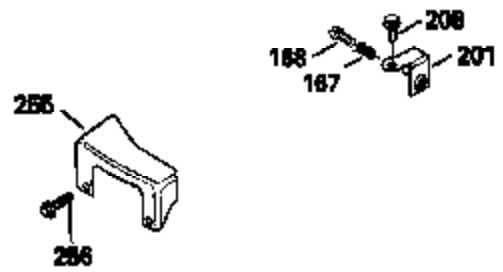

Ref #	Part Number	Qty	Description
19	31386		Spring, Governor
69	35261		* Gasket, Mounting flange
182	6201		Screw, 1/4-28 x 7/8"
185	31384A		Pipe, Intake (Incl. 224)
186	34337		Link, Governor spring
209	30200		Screw, 10-24 x 9/16"
223	650451		Screw, 1/4-20 x 1"
238	650806		Screw, 10-32 x 5/8"
246B	35435		Filter, Pre-Air (Use as required)