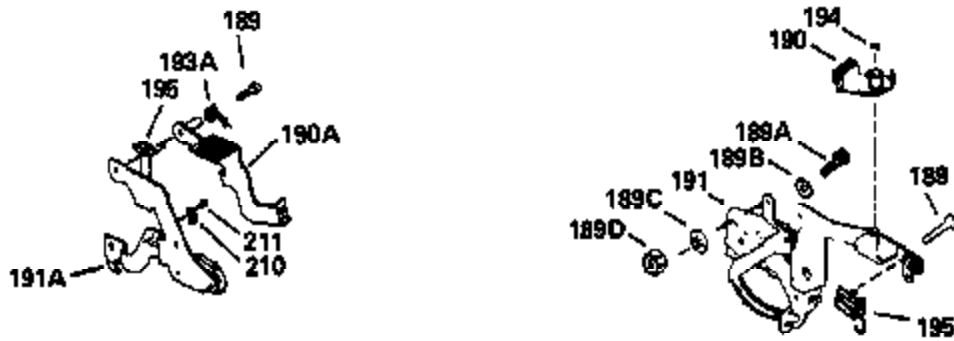

Ref #	Part Number	Qty	Description
420	730225		SAE 30, 4-Cycle Engine Oil (Quart)

ILLUSTRATION SHOWS TYPICAL PARTS ONLY. ORDER BY PART NUMBER. PARTS NOT LISTED ARE SUPPLIED BY OEM.

Ref #	Part Number	Qty	Description
118	730194		Rope Guide Kit (Use as required with 34476 fuel tank)
238	650806		Screw, 10-32 x 5/8"
246C	35705		Filter, Pre-Air (Optional)
260A	34859		Housing, Blower
262	650831		Screw, 1/4-20 x 15/32"
286	35009		Screen, Starter cup
287A	650735		Screw, 10-24 x 3/8" (Use as required)
287A			Pop Rivet, (3/16" Dia.)(Purchase locally)
301	33032		Fuel Cap
370A	34346		Decal, Instruction
390A	590420		Rewind Starter (Refer to Division 5, Section C, page 25 or Fiche 8, Grid G-7 for breakdown)