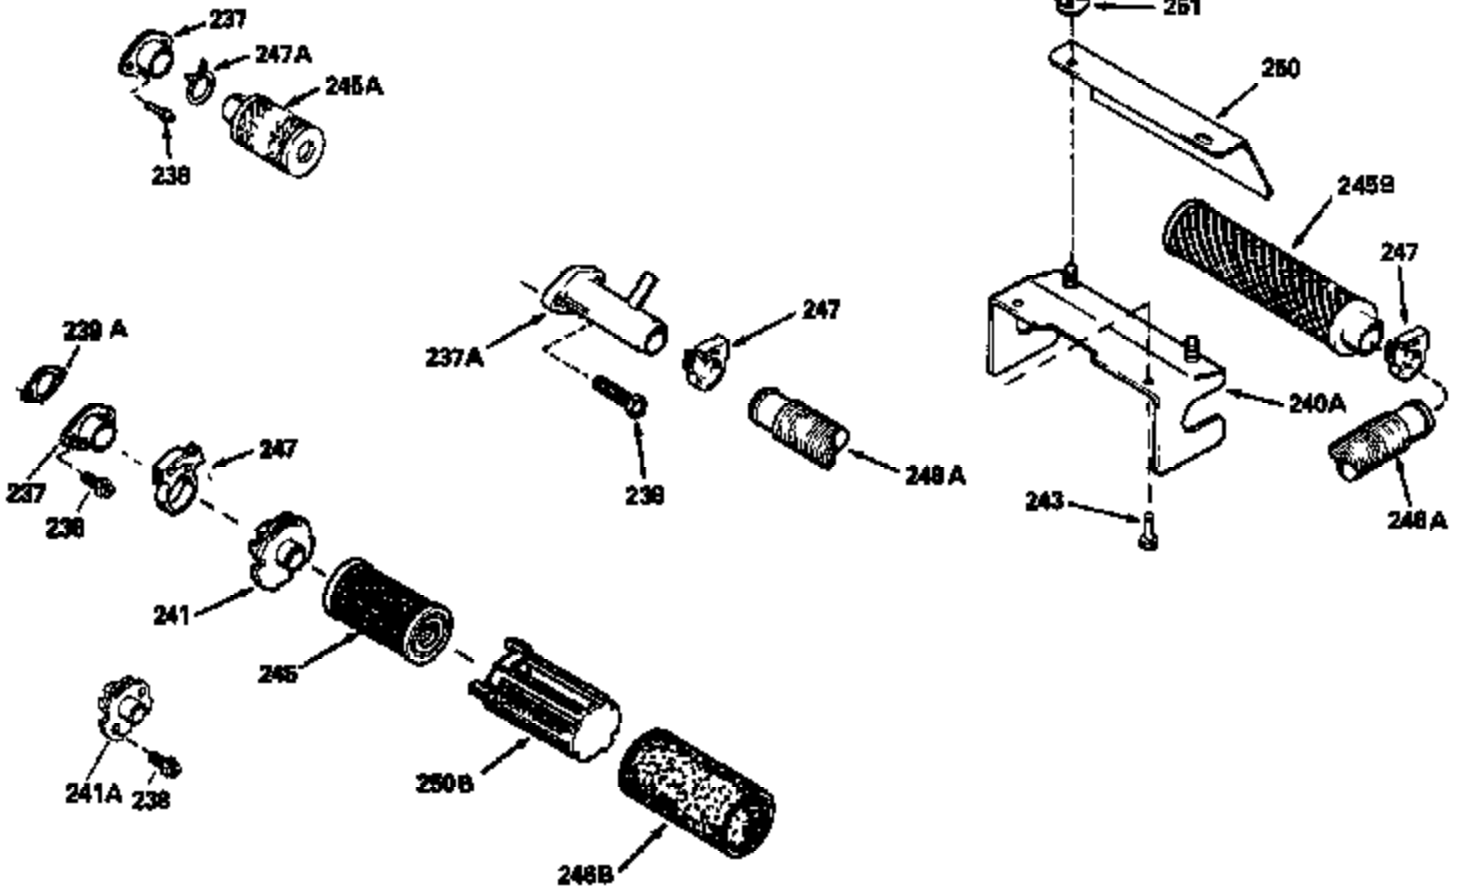

Ref #	Part Number	Qty	Description
420	730225		SAE 30, 4-Cycle Engine Oil (Quart)

ILLUSTRATION SHOWS TYPICAL PARTS ONLY. ORDER BY PART NUMBER. PARTS NOT LISTED ARE SUPPLIED BY OEM.

Ref #	Part Number	Qty	Description
118	730194		Rope Guide Kit (Use as required with 34476 fuel tank)
238	650806		Screw, 10-32 x 5/8"
246C	35705		Filter, Pre-Air (Optional)
260A	34859		Housing, Blower
262	650831		Screw, 1/4-20 x 15/32"
286	35009		Screen, Starter cup
287A	650735		Screw, 10-24 x 3/8" (Use as required)
287A			Pop Rivet, (3/16" Dia.)(Purchase locally)
301	33032		Fuel Cap
370A	34346		Decal, Instruction
390A	590420		Rewind Starter (Refer to Division 5, Section C, page 25 or Fiche 8, Grid G-7 for breakdown)

Ref #	Part Number	Qty	Description
19	31386		Spring, Governor
69	35261		* Gasket, Mounting flange
182	6201		Screw, 1/4-28 x 7/8"
185	31384A		Pipe, Intake (Incl. 224)
186	34337		Link, Governor spring
209	30200		Screw, 10-24 x 9/16"
223	650451		Screw, 1/4-20 x 1"
238	650806		Screw, 10-32 x 5/8"
246B	35435		Filter, Pre-Air (Use as required)