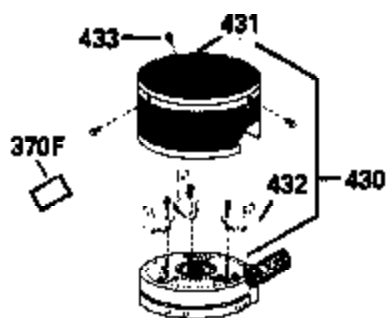

Ref #	Part Number	Qty	Description
420	730225		SAE 30, 4-Cycle Engine Oil (Quart)

ILLUSTRATION SHOWS TYPICAL PARTS ONLY. ORDER BY PART NUMBER. PARTS NOT LISTED ARE SUPPLIED BY OEM.

Ref #	Part Number	Qty	Description
118	730194		Rope Guide Kit (Use as required with 34476 fuel tank)
238	650806		Screw, 10-32 x 5/8"
246C	35705		Filter, Pre-Air (Optional)
260A	34859		Housing, Blower
262	650831		Screw, 1/4-20 x 15/32"
286	35009		Screen, Starter cup
287A	650735		Screw, 10-24 x 3/8" (Use as required)
287A			Pop Rivet, (3/16" Dia.)(Purchase locally)
301	33032		Fuel Cap
370A	34346		Decal, Instruction
390A	590420		Rewind Starter (Refer to Division 5, Section C, page 25 or Fiche 8, Grid G-7 for breakdown)