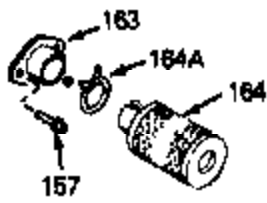

Ref #	Part Number	Qty	Description
41A	0	0	Rivet, Pop (3/16" Dia.)
41A	650735	0	Screw
101A	34476	0	Tank, Fuel (1 qt.)(Black Poly)
102	33032	0	Cap, Fuel filler (Red Plastic) (Spurt
103	28763	0	Screw, Hex washer hd. thread-forming, 10-24
157	650806	0	Screw, Hex washer hd. shoulder, 10-32 x 5/8
202	730194	0	Rope Guide Kit