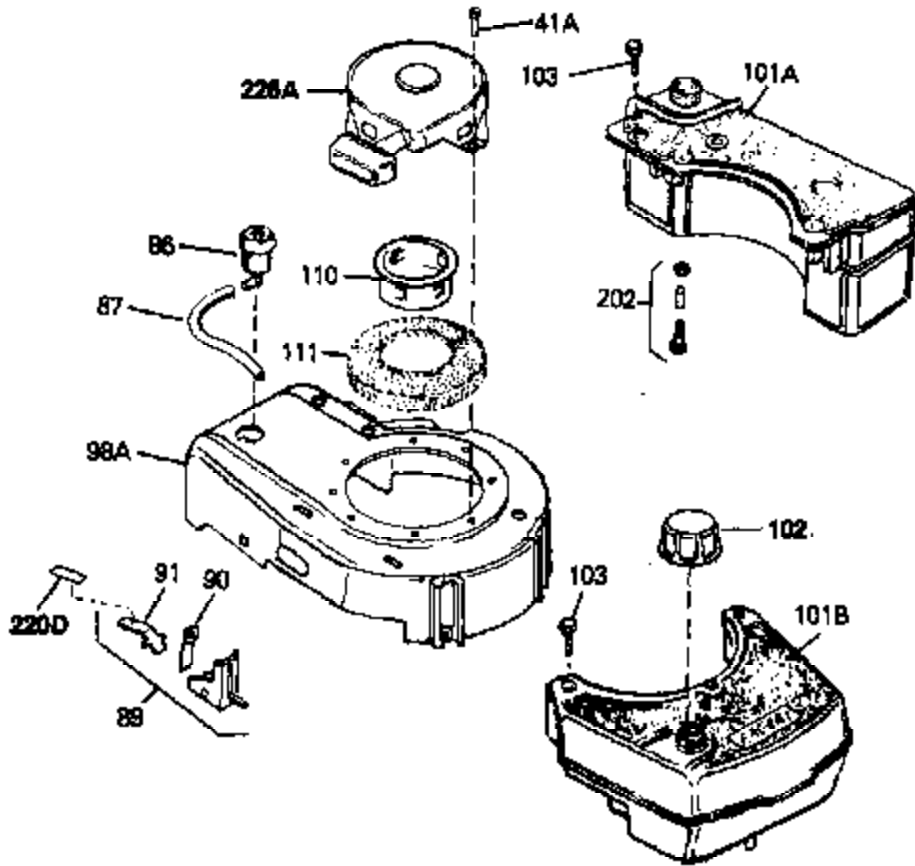

Ref #	Part Number	Qty	Description
69	650549	0	Screw
69A	650777	0	Screw, Slotted fil. hd. mach., 6-32 x 7/16
70	34337	0	Link, Governor spring
70A	34336	0	Link, Governor-to-throttle
71	31361	0	Spring, Governor
72	650774	0	Screw, Hex hd., 1/4-20 x 2-3/8
72	650795	0	Screw, Hex hd. cap, Sems, 1/4-20 x 2-5/16
72	650869	0	Screw, Hex hd., 1/4-20 x 2-3/4
72	792005	0	Screw, Hex hd., 1/4-20 x 2-1/2
80	34432	0	Wire, Ground (Two female & one double male
81	26756	0	Gasket, Carburetor
82	29752	0	Nut
83	6201	0	Screw
92	28942	0	Screw
93	27793	0	Clip, Conduit
95	30200	0	Screw
96	33131A	0	Control Assy., Speed
97	610973	0	Terminal Assy.
99	650831	0	Screw, Hex washer hd. Powerlok thread,
100	30200	0	Screw
102	33032	0	Cap, Fuel filler (Red Plastic) (Spurt
104	26460	0	Clamp, Fuel line
105	29774	0	Line, Fuel (Braided 8.25")
105	30705	0	Line, Fuel (Braided 16")
105	30962	0	Line, Fuel (Braided 32")
105	34357	0	Line, Fuel (Epichlorohydrin 6-3/4")
106	650815	0	Washer, Belleville
107	650816	0	Nut, Flywheel
121	730207	0	Magneto-to-Solid State Conversion Kit
121	34431	0	Lamination & Coil Assy.
136	650814	0	Screw, Hex hd. Sems, 10-24 x 1
137	611046A	0	Flywheel
154	34340	0	Element, Air cleaner (Poly)
155	34341A	0	Cover, Air cleaner (Black)
156	34339	0	Body, Air cleaner
157	650806	0	Screw, Hex washer hd. shoulder, 10-32 x 5/8
162	34338	0	Gasket, Air cleaner
220	34346	0	Decal, Instruction
220	550223	0	Decal, Name
223	631021	0	Inlet Needle, Seat & Clip Assy.
224	632098	0	Carburetor
230	33238D	0	Gasket Set

Ref #	Part Number	Qty	Description
41A	0	0	Rivet, Pop (3/16" Dia.)
41A	650735	0	Screw
98A	34487	0	Housing, Blower
101A	34476	0	Tank, Fuel (1 qt.)(Black Poly)
102	33032	0	Cap, Fuel filler (Red Plastic) (Spurt
103	28763	0	Screw, Hex washer hd. thread-forming, 10-24
110	34449	0	Hub, Starter
111	590417	0	Screen, Starter cup
157	650806	0	Screw, Hex washer hd. shoulder, 10-32 x 5/8
202	730194	0	Rope Guide Kit
226A	590420	0	Starter, Rewind