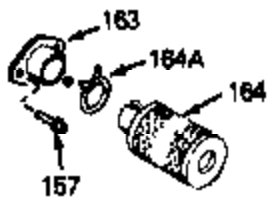

Ref #	Part Number	Qty	Description
69	650549	0	Screw
69A	650777	0	Screw, Slotted fil. hd. mach., 6-32 x 7/16
70	34337	0	Link, Governor spring
70A	34336	0	Link, Governor-to-throttle
71	31361	0	Spring, Governor
72	650774	0	Screw, Hex hd., 1/4-20 x 2-3/8
72	650795	0	Screw, Hex hd. cap, Sems, 1/4-20 x 2-5/16
72	650869	0	Screw, Hex hd., 1/4-20 x 2-3/4
72	792005	0	Screw, Hex hd., 1/4-20 x 2-1/2
80	34432	0	Wire, Ground (Two female & one double male
81	26756	0	Gasket, Carburetor
82	29752	0	Nut
83	6201	0	Screw
92	28942	0	Screw
93	27793	0	Clip, Conduit
95	30200	0	Screw
96	33131A	0	Control Assy., Speed
97	610973	0	Terminal Assy.
99	650831	0	Screw, Hex washer hd. Powerlok thread,
100	30200	0	Screw
102	33032	0	Cap, Fuel filler (Red Plastic) (Spurt
104	26460	0	Clamp, Fuel line
105	29774	0	Line, Fuel (Braided 8.25")
105	30705	0	Line, Fuel (Braided 16")
105	30962	0	Line, Fuel (Braided 32")
105	34357	0	Line, Fuel (Epichlorohydrin 6-3/4")
106	650815	0	Washer, Belleville
107	650816	0	Nut, Flywheel
121	730207	0	Magneto-to-Solid State Conversion Kit
121	34431	0	Lamination & Coil Assy.
136	650814	0	Screw, Hex hd. Sems, 10-24 x 1
137	611046A	0	Flywheel
154	34340	0	Element, Air cleaner (Poly)
155	34341A	0	Cover, Air cleaner (Black)
156	34339	0	Body, Air cleaner
157	650806	0	Screw, Hex washer hd. shoulder, 10-32 x 5/8
162	34338	0	Gasket, Air cleaner
220	34346	0	Decal, Instruction
220	550223	0	Decal, Name
223	631021	0	Inlet Needle, Seat & Clip Assy.
224	632098	0	Carburetor
230	33238D	0	Gasket Set