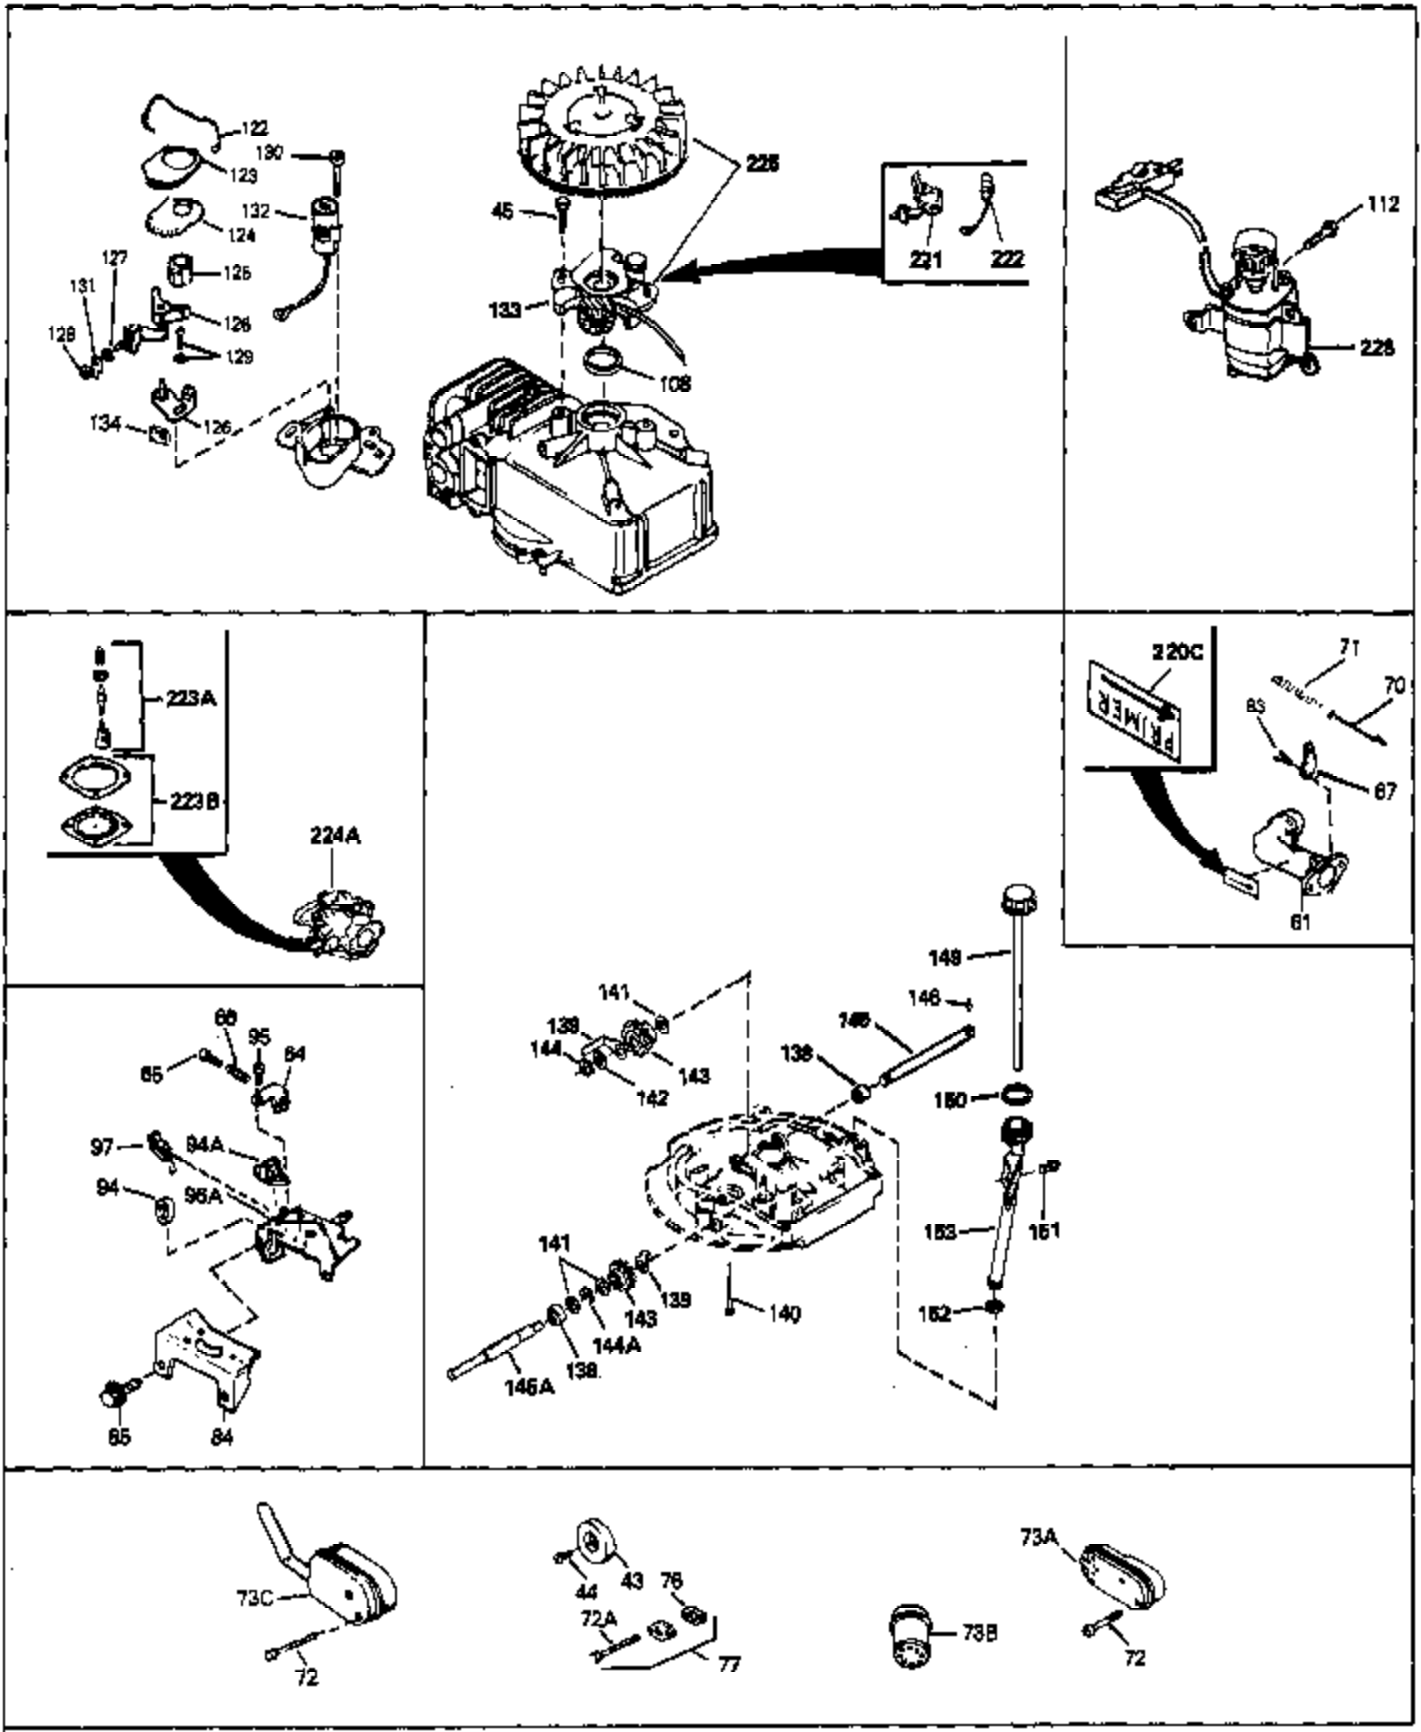

Ref #	Part Number	Qty	Description
69	650549	0	Screw
69A	650777	0	Screw, Slotted fil. hd. mach., 6-32 x 7/16
70	34337	0	Link, Governor spring
70A	34336	0	Link, Governor-to-throttle
71	31361	0	Spring, Governor
72	650774	0	Screw, Hex hd., 1/4-20 x 2-3/8
72	650795	0	Screw, Hex hd. cap, Sems, 1/4-20 x 2-5/16
72	650869	0	Screw, Hex hd., 1/4-20 x 2-3/4
72	792005	0	Screw, Hex hd., 1/4-20 x 2-1/2
80	34432	0	Wire, Ground (Two female & one double male
81	26756	0	Gasket, Carburetor
82	29752	0	Nut
83	6201	0	Screw
92	28942	0	Screw
93	27793	0	Clip, Conduit
95	30200	0	Screw
96	33131A	0	Control Assy., Speed
97	610973	0	Terminal Assy.
99	650831	0	Screw, Hex washer hd. Powerlok thread,
100	30200	0	Screw
102	33032	0	Cap, Fuel filler (Red Plastic) (Spurt
104	26460	0	Clamp, Fuel line
105	29774	0	Line, Fuel (Braided 8.25")
105	30705	0	Line, Fuel (Braided 16")
105	30962	0	Line, Fuel (Braided 32")
105	34357	0	Line, Fuel (Epichlorohydrin 6-3/4")
106	650815	0	Washer, Belleville
107	650816	0	Nut, Flywheel
121	730207	0	Magneto-to-Solid State Conversion Kit
121	34431	0	Lamination & Coil Assy.
136	650814	0	Screw, Hex hd. Sems, 10-24 x 1
137	611046A	0	Flywheel
154	34340	0	Element, Air cleaner (Poly)
155	34341A	0	Cover, Air cleaner (Black)
156	34339	0	Body, Air cleaner
157	650806	0	Screw, Hex washer hd. shoulder, 10-32 x 5/8
162	34338	0	Gasket, Air cleaner
220	34346	0	Decal, Instruction
220	550223	0	Decal, Name
223	631021	0	Inlet Needle, Seat & Clip Assy.
224	632098	0	Carburetor
230	33238D	0	Gasket Set

Ref #	Part Number	Qty	Description
41A	0	0	Rivet, Pop (3/16" Dia.)
41A	650735	0	Screw
98A	34487	0	Housing, Blower
101A	34476	0	Tank, Fuel (1 qt.)(Black Poly)
102	33032	0	Cap, Fuel filler (Red Plastic) (Spurt
103	28763	0	Screw, Hex washer hd. thread-forming, 10-24
110	34449	0	Hub, Starter
111	590417	0	Screen, Starter cup
157	650806	0	Screw, Hex washer hd. shoulder, 10-32 x 5/8
202	730194	0	Rope Guide Kit
226A	590420	0	Starter, Rewind