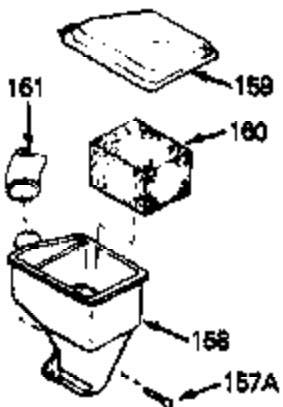

Ref #	Part Number	Qty	Description
69	650549	0	Screw
70	34337	0	Link, Governor spring
70A	34336	0	Link, Governor-to-throttle
71	31386	0	Spring, Governor
72	650774	0	Screw, Hex hd., 1/4-20 x 2-3/8
72	650795	0	Screw, Hex hd. cap, Sems, 1/4-20 x 2-5/16
72	650869	0	Screw, Hex hd., 1/4-20 x 2-3/4
72	792005	0	Screw, Hex hd., 1/4-20 x 2-1/2
73	27181B	0	Muffler
80	34432	0	Wire, Ground (Two female & one double male
81	26756	0	Gasket, Carburetor
82	29752	0	Nut
83	6201	0	Screw
95	30200	0	Screw
96	32264A	0	Control Assy., Speed
97	610973	0	Terminal Assy.
99	650831	0	Screw, Hex washer hd. Powerlok thread,
100	30200	0	Screw
101	32170A	0	Tank Assy., Fuel (White Poly) (1 qt.)
102	33032	0	Cap, Fuel filler (Red Plastic) (Spurt
104	26460	0	Clamp, Fuel line
105	29774	0	Line, Fuel (Braided 8.25")
105	30705	0	Line, Fuel (Braided 16")
105	30962	0	Line, Fuel (Braided 32")
105	34357	0	Line, Fuel (Epichlorohydrin 6-3/4")
106	650815	0	Washer, Belleville
107	650816	0	Nut, Flywheel
121	34431	0	Lamination & Coil Assy.
121	730207	0	Magneto-to-Solid State Conversion Kit
136	650814	0	Screw, Hex hd. Sems, 10-24 x 1
137	611046A	0	Flywheel
147	27625	0	Plug, Oil filler
148	29673	0	Gasket, Filler plug
154	34340	0	Element, Air cleaner (Poly)
155	34341A	0	Cover, Air cleaner (Black)
156	34339	0	Body, Air cleaner
157	650806	0	Screw, Hex washer hd. shoulder, 10-32 x 5/8
162	34338	0	Gasket, Air cleaner
220E	35344	0	Decal, Control
220	34346	0	Decal, Instruction
223	631021	0	Inlet Needle, Seat & Clip Assy.
224	631581	0	Carburetor
230	33238D	0	Gasket Set