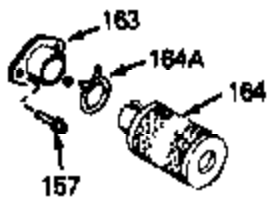

Ref #	Part Number	Qty	Description
69	650549	0	Screw
70	34337	0	Link, Governor spring
70A	34336	0	Link, Governor-to-throttle
71	31386	0	Spring, Governor
72	650774	0	Screw, Hex hd., 1/4-20 x 2-3/8
72	650795	0	Screw, Hex hd. cap, Sems, 1/4-20 x 2-5/16
72	650869	0	Screw, Hex hd., 1/4-20 x 2-3/4
72	792005	0	Screw, Hex hd., 1/4-20 x 2-1/2
73	27181B	0	Muffler
80	34432	0	Wire, Ground (Two female & one double male
81	26756	0	Gasket, Carburetor
82	29752	0	Nut
83	6201	0	Screw
95	30200	0	Screw
96	32264A	0	Control Assy., Speed
97	610973	0	Terminal Assy.
99	650831	0	Screw, Hex washer hd. Powerlok thread,
100	30200	0	Screw
101	32170A	0	Tank Assy., Fuel (White Poly) (1 qt.)
102	33032	0	Cap, Fuel filler (Red Plastic) (Spurt
104	26460	0	Clamp, Fuel line
105	29774	0	Line, Fuel (Braided 8.25")
105	30705	0	Line, Fuel (Braided 16")
105	30962	0	Line, Fuel (Braided 32")
105	34357	0	Line, Fuel (Epichlorohydrin 6-3/4")
106	650815	0	Washer, Belleville
107	650816	0	Nut, Flywheel
121	34431	0	Lamination & Coil Assy.
121	730207	0	Magneto-to-Solid State Conversion Kit
136	650814	0	Screw, Hex hd. Sems, 10-24 x 1
137	611046A	0	Flywheel
147	27625	0	Plug, Oil filler
148	29673	0	Gasket, Filler plug
154	34340	0	Element, Air cleaner (Poly)
155	34341A	0	Cover, Air cleaner (Black)
156	34339	0	Body, Air cleaner
157	650806	0	Screw, Hex washer hd. shoulder, 10-32 x 5/8
162	34338	0	Gasket, Air cleaner
220E	35344	0	Decal, Control
220	34346	0	Decal, Instruction
223	631021	0	Inlet Needle, Seat & Clip Assy.
224	631581	0	Carburetor
230	33238D	0	Gasket Set