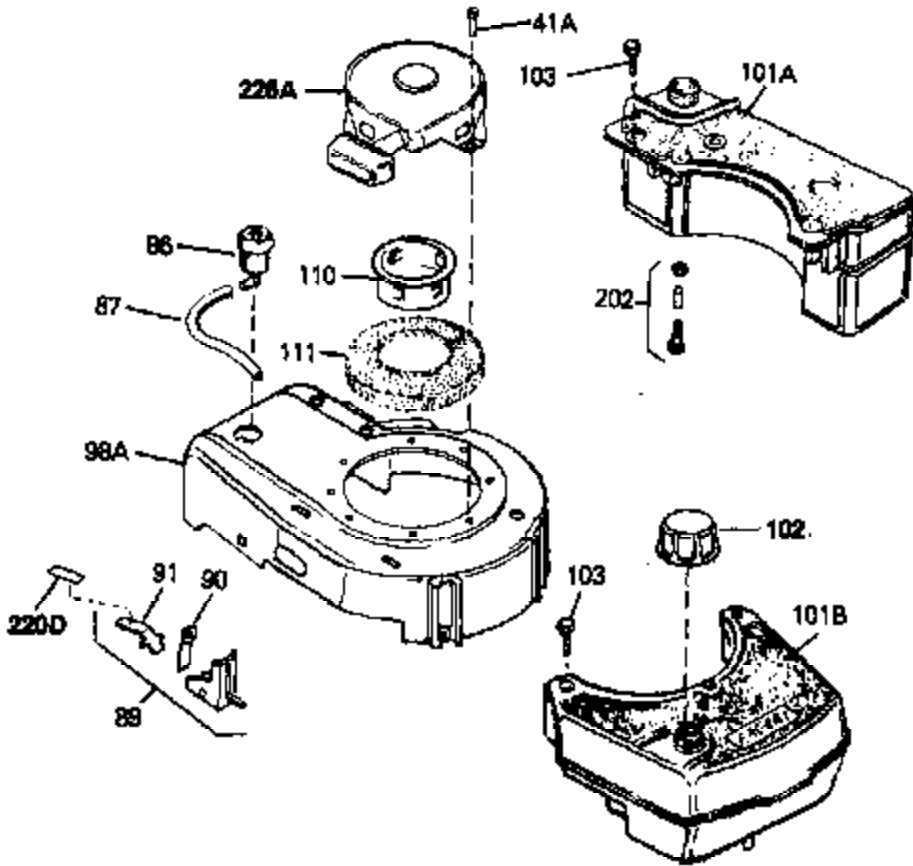

Ref #	Part Number	Qty	Description
69	650549	0	Screw
70	34337	0	Link, Governor spring
70A	34336	0	Link, Governor-to-throttle
71	31386	0	Spring, Governor
72	650774	0	Screw, Hex hd., 1/4-20 x 2-3/8
72	650795	0	Screw, Hex hd. cap, Sems, 1/4-20 x 2-5/16
72	650869	0	Screw, Hex hd., 1/4-20 x 2-3/4
72	792005	0	Screw, Hex hd., 1/4-20 x 2-1/2
73	27181B	0	Muffler
80	34432	0	Wire, Ground (Two female & one double male
81	26756	0	Gasket, Carburetor
82	29752	0	Nut
83	6201	0	Screw
95	30200	0	Screw
96	32264A	0	Control Assy., Speed
97	610973	0	Terminal Assy.
99	650831	0	Screw, Hex washer hd. Powerlok thread,
100	30200	0	Screw
101	32170A	0	Tank Assy., Fuel (White Poly) (1 qt.)
102	33032	0	Cap, Fuel filler (Red Plastic) (Spurt
104	26460	0	Clamp, Fuel line
105	29774	0	Line, Fuel (Braided 8.25")
105	30705	0	Line, Fuel (Braided 16")
105	30962	0	Line, Fuel (Braided 32")
105	34357	0	Line, Fuel (Epichlorohydrin 6-3/4")
106	650815	0	Washer, Belleville
107	650816	0	Nut, Flywheel
121	34431	0	Lamination & Coil Assy.
121	730207	0	Magneto-to-Solid State Conversion Kit
136	650814	0	Screw, Hex hd. Sems, 10-24 x 1
137	611046A	0	Flywheel
147	27625	0	Plug, Oil filler
148	29673	0	Gasket, Filler plug
154	34340	0	Element, Air cleaner (Poly)
155	34341A	0	Cover, Air cleaner (Black)
156	34339	0	Body, Air cleaner
157	650806	0	Screw, Hex washer hd. shoulder, 10-32 x 5/8
162	34338	0	Gasket, Air cleaner
220E	35344	0	Decal, Control
220	34346	0	Decal, Instruction
223	631021	0	Inlet Needle, Seat & Clip Assy.
224	631581	0	Carburetor
230	33238D	0	Gasket Set

Ref #	Part Number	Qty	Description
41A	0	0	Rivet, Pop (3/16" Dia.)
41A	650735	0	Screw
98A	34793	0	Housing, Blower (5.56 dia. starter mtg. bolt
102	33032	0	Cap, Fuel filler (Red Plastic) (Spurt
110	34449	0	Hub, Starter
111	590417	0	Screen, Starter cup
157	650806	0	Screw, Hex washer hd. shoulder, 10-32 x 5/8
202	730194	0	Rope Guide Kit
226A	590420	0	Starter, Rewind