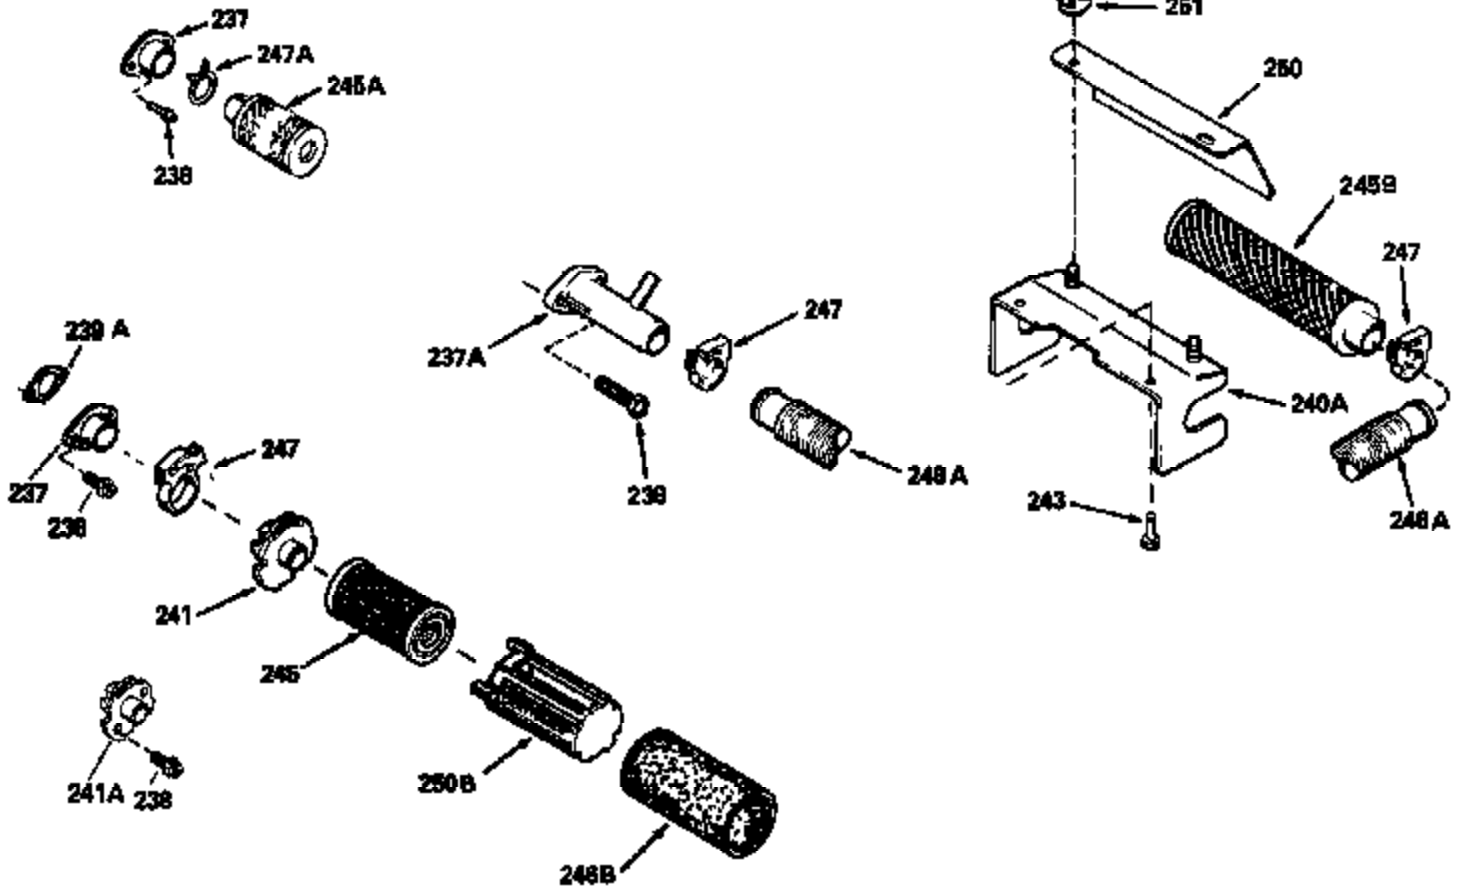

Ref #	Part Number	Qty	Description
19	31386		Spring, Governor
69	35261		* Gasket, Mounting flange
182	6201		Screw, 1/4-28 x 7/8"
185	31384A		Pipe, Intake (Incl. 224)
186	34337		Link, Governor spring
209	30200		Screw, 10-24 x 9/16"
223	650451		Screw, 1/4-20 x 1"
238	650806		Screw, 10-32 x 5/8"
246B	35435		Filter, Pre-Air (Use as required)