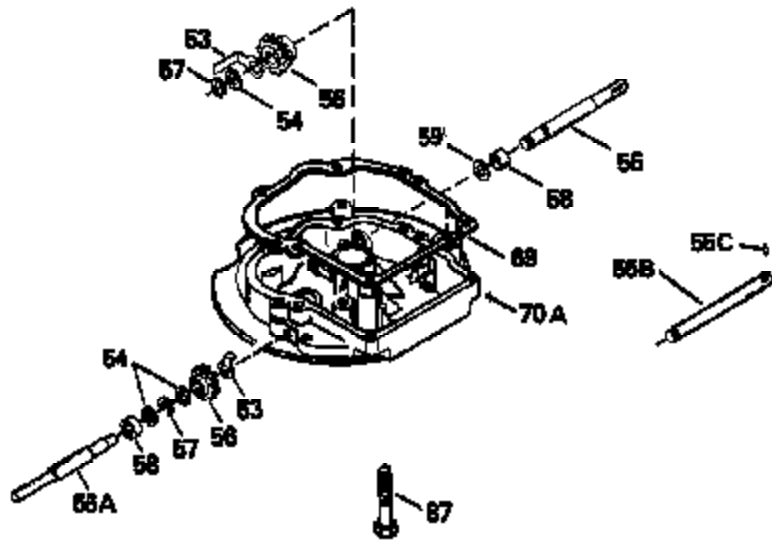

Ref #	Part Number	Qty	Description
19	31386		Spring, Governor
69	35261		* Gasket, Mounting flange
182	6201		Screw, 1/4-28 x 7/8"
185	31384A		Pipe, Intake (Incl. 224)
186	34337		Link, Governor spring
209	30200		Screw, 10-24 x 9/16"
223	650451		Screw, 1/4-20 x 1"
238	650806		Screw, 10-32 x 5/8"
246B	35435		Filter, Pre-Air (Use as required)