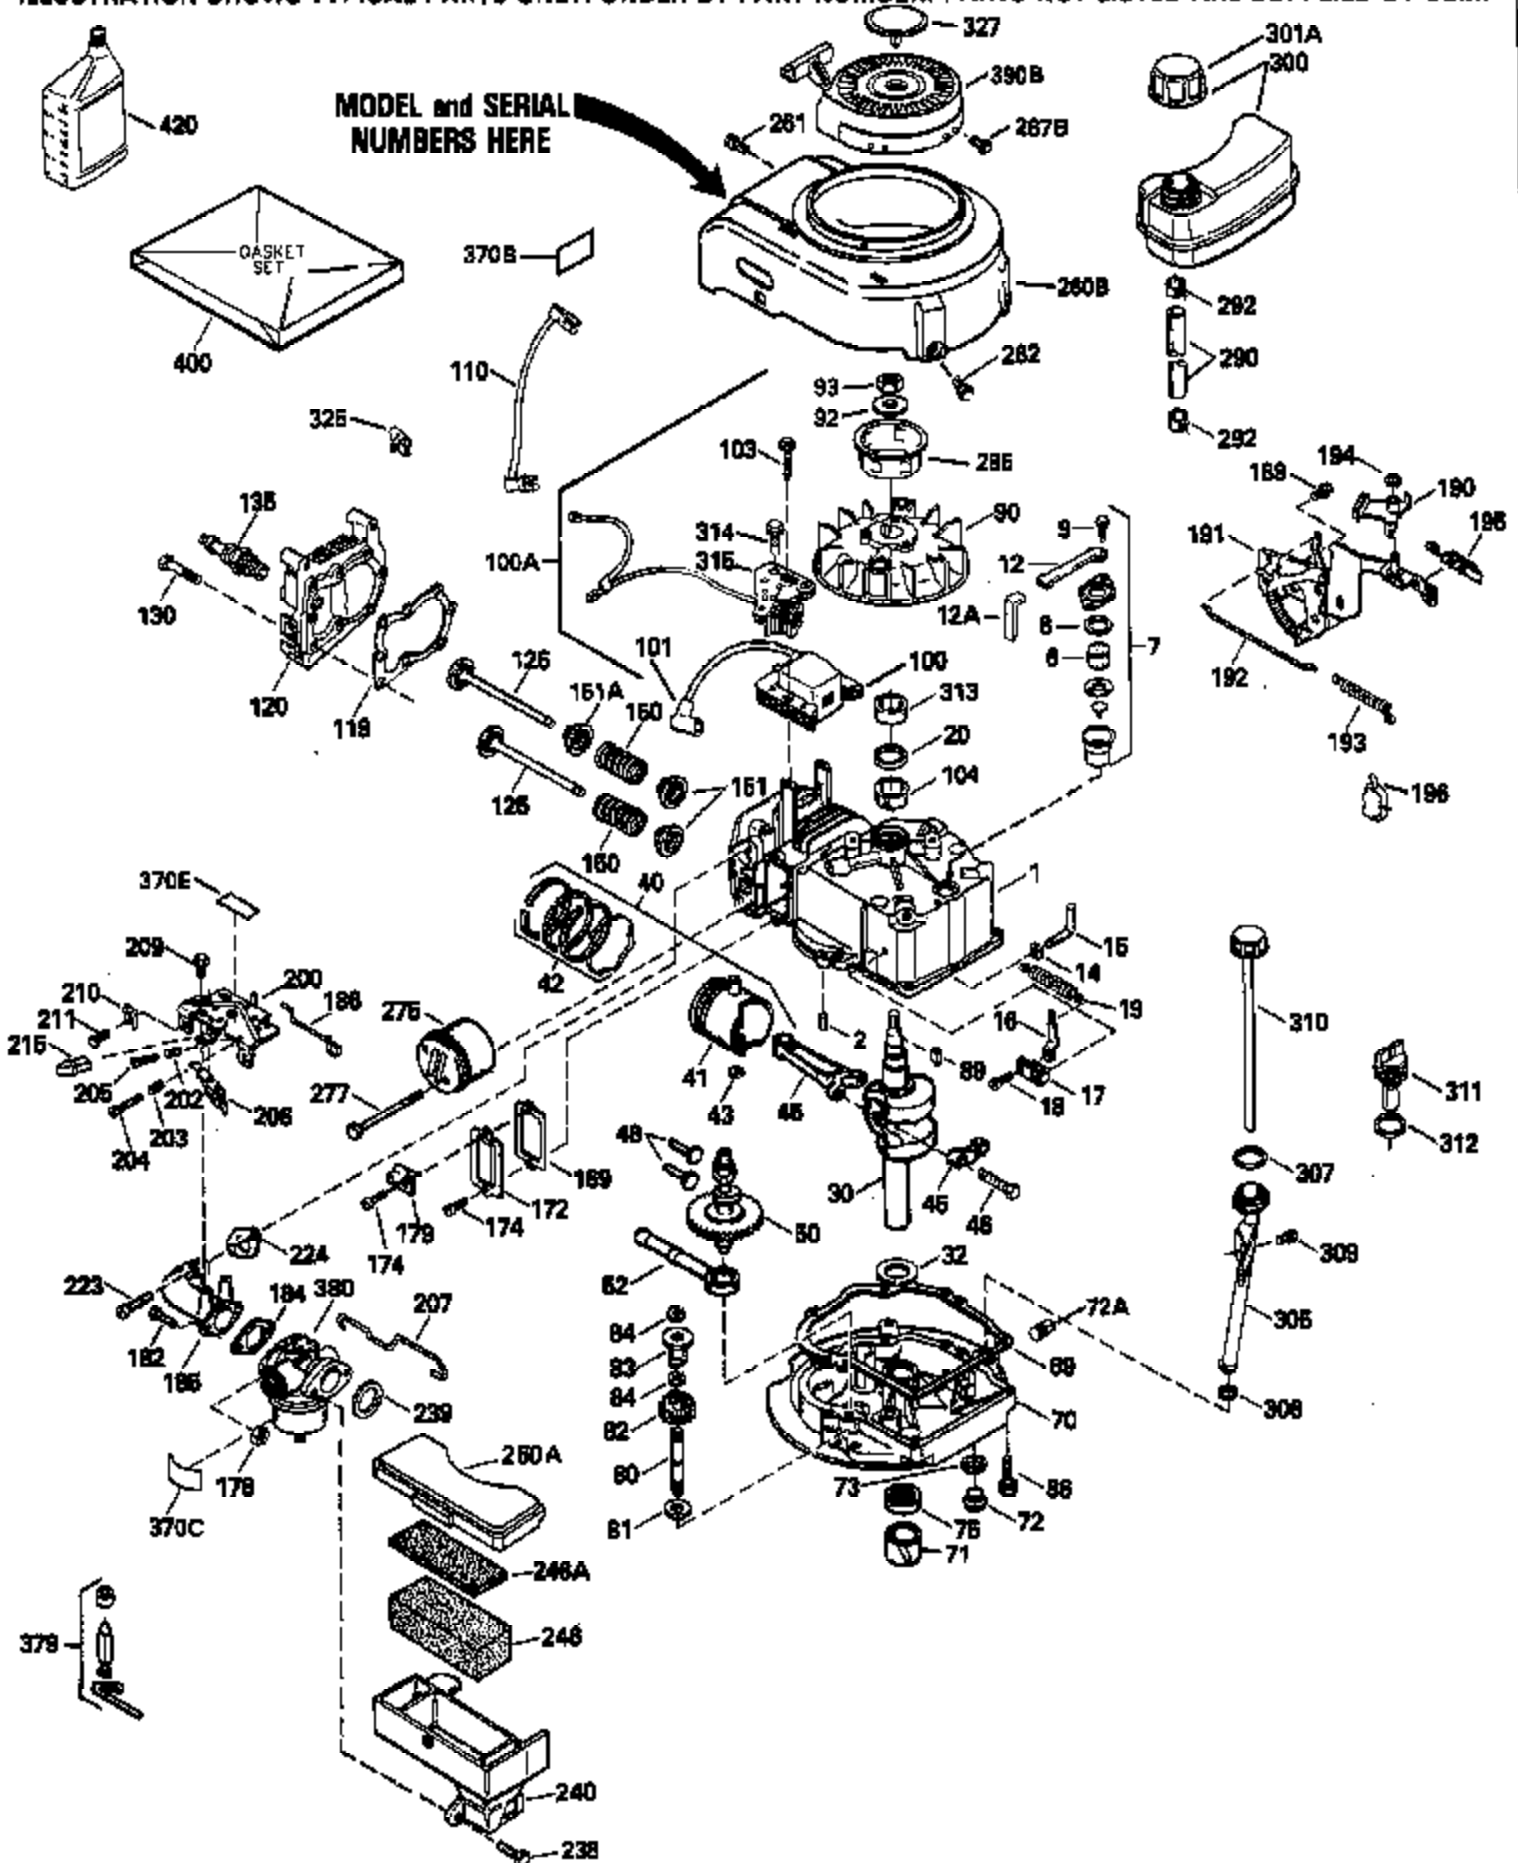

ILLUSTRATION SHOWS TYPICAL PARTS ONLY. ORDER BY PART NUMBER. PARTS NOT LISTED ARE SUPPLIED BY OEM.

Ref #	Part Number	Qty	Description
1	34975		Cylinder Ass'y. (Incl. 2, 8, 9 & 20) (2-1/2")
2	26727		Pin, Dowel
6	33734		Element, Breather
7	34214A		Breather Ass'y. (Incl. 6, 8, 9, 12 & 12A)
8	33735		* Gasket, Breather
9	30200		Screw, 10-24 x 9/16"
12	33886		Tube, Breather
14	28277		Washer
15	30589		Rod, Governor (Incl. 14)
16	31383A		Lever, Governor
17	31335		Clamp, Governor lever
18	650548		Screw, 8-32 x 5/16"
19	31386		Spring, Governor
20	32600		Seal, Oil
30	34455A		Crankshaft Ass'y.
40	34514		Piston, Pin & Ring Set (Std.) (2-1/2" Bore)
40	34515		Piston, Pin & Ring Set (.010" OS)
40	34516		Piston, Pin & Ring Set (.020" OS)
41	32538B		Piston & Pin Ass'y. (Incl. 43)(Std.)(2-1/2")
41	32548B		Piston & Pin Ass'y. (Incl. 43) (.010" OS)
41	32549B		Piston & Pin Ass'y. (Incl. 43) (.020" OS)
42	28986		Ring Set (Std.) (2-1/2" Bore)
42	28987		Ring Set (.010" OS)
42	28988		Ring Set (.020" OS)
43	20381		Ring, Piston pin retaining
45	30963B		Rod Assy., Connecting (Incl. 46)
46	32610A		Bolt, Connecting rod
48	27241		Lifter, Valve
50	33148A		Camshaft
52	29914		Oil Pump Assy.
69	35261		* Gasket, Mounting flange
70	30571A		Flange Ass'y. (Incl. 72, 73, 75, 80 & 311)
72A	9556		Plug, Pipe
72	30572		Plug, Oil drain (Incl. 73)
73	28833		* Drain Plug Gasket (Not req. W/plastic plug)
75	26208		Seal, Oil
80	30574		Shaft, Governor
81	30590A		Washer, Flat
82	30591		Gear Assy., Governor (Incl. 81)
83	30588A		Spool, Governor
84	29193		Ring, Retaining
86	650488		Screw, 1/4-20 x 1-1/4"
89	610995		Flywheel Key
90	611046A		Flywheel
92	650815		Washer, Belleville
93	650816		Nut, Flywheel
100	34431		Solid State Ignition NOTE: Specs with this ignition system can still service individual components (points, condenser, etc.)See Div. 3, Sec. A, page TVS75 & TVS90 4,Reference numbers 122 thru 134. (This coil has been superseded to 730207 solid state conversion kit)
100	730207		Magneto-to-Solid State Conversion Kit (Includes solid state module, solid state flywheel key, and instructions.)(Use as required on external ignition engines only.)
101	610118		Cover, Spark plug
103	650814		Screw, Torx T-15, 10-24 x 1"
110	34432		Ground Wire