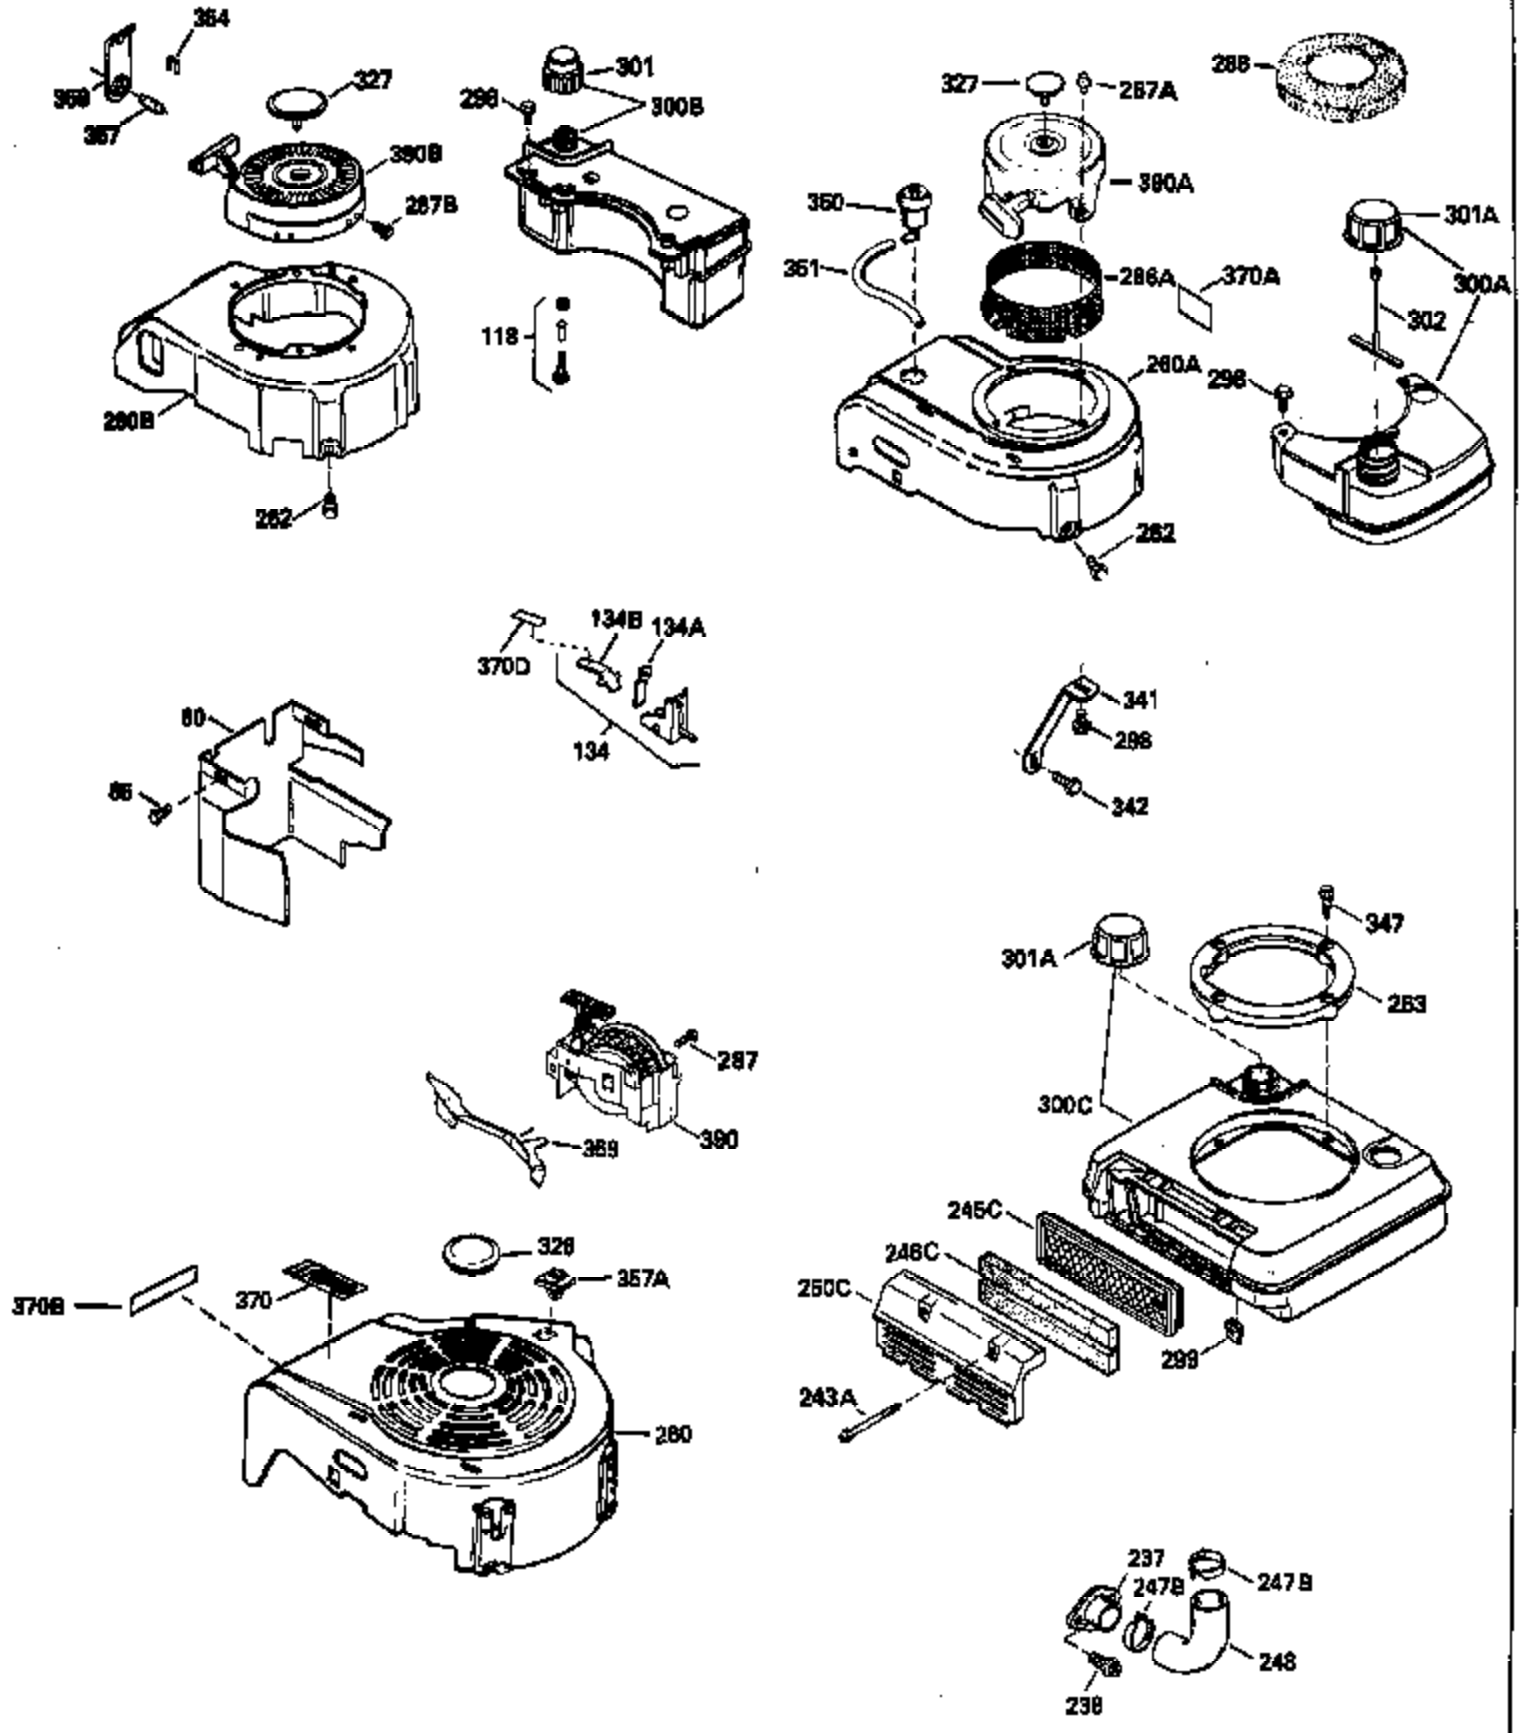

ILLUSTRATION SHOWS TYPICAL PARTS ONLY. ORDER BY PART NUMBER. PARTS NOT LISTED ARE SUPPLIED BY OEM.

Ref #	Part Number	Qty	Description
118	730194		Rope Guide Kit (Use as required with 34476 fuel tank)
238	650806		Screw, 10-32 x 5/8"
246C	35705		Filter, Pre-Air (Optional)
260A	34793		Housing, Blower
262	650831		Screw, 1/4-20 x 15/32"
286	590417		Screen, Starter cup
287A	650735		Screw, 10-24 x 3/8" (Use as required)
287A			Pop Rivet, (3/16" Dia.)(Purchase locally)
301	33032		Fuel Cap
370A	34346		Decal, Instruction
390A	590420		Rewind Starter (Refer to Division 5, Section C, page 25 or Fiche 8, Grid G-7 for breakdown)