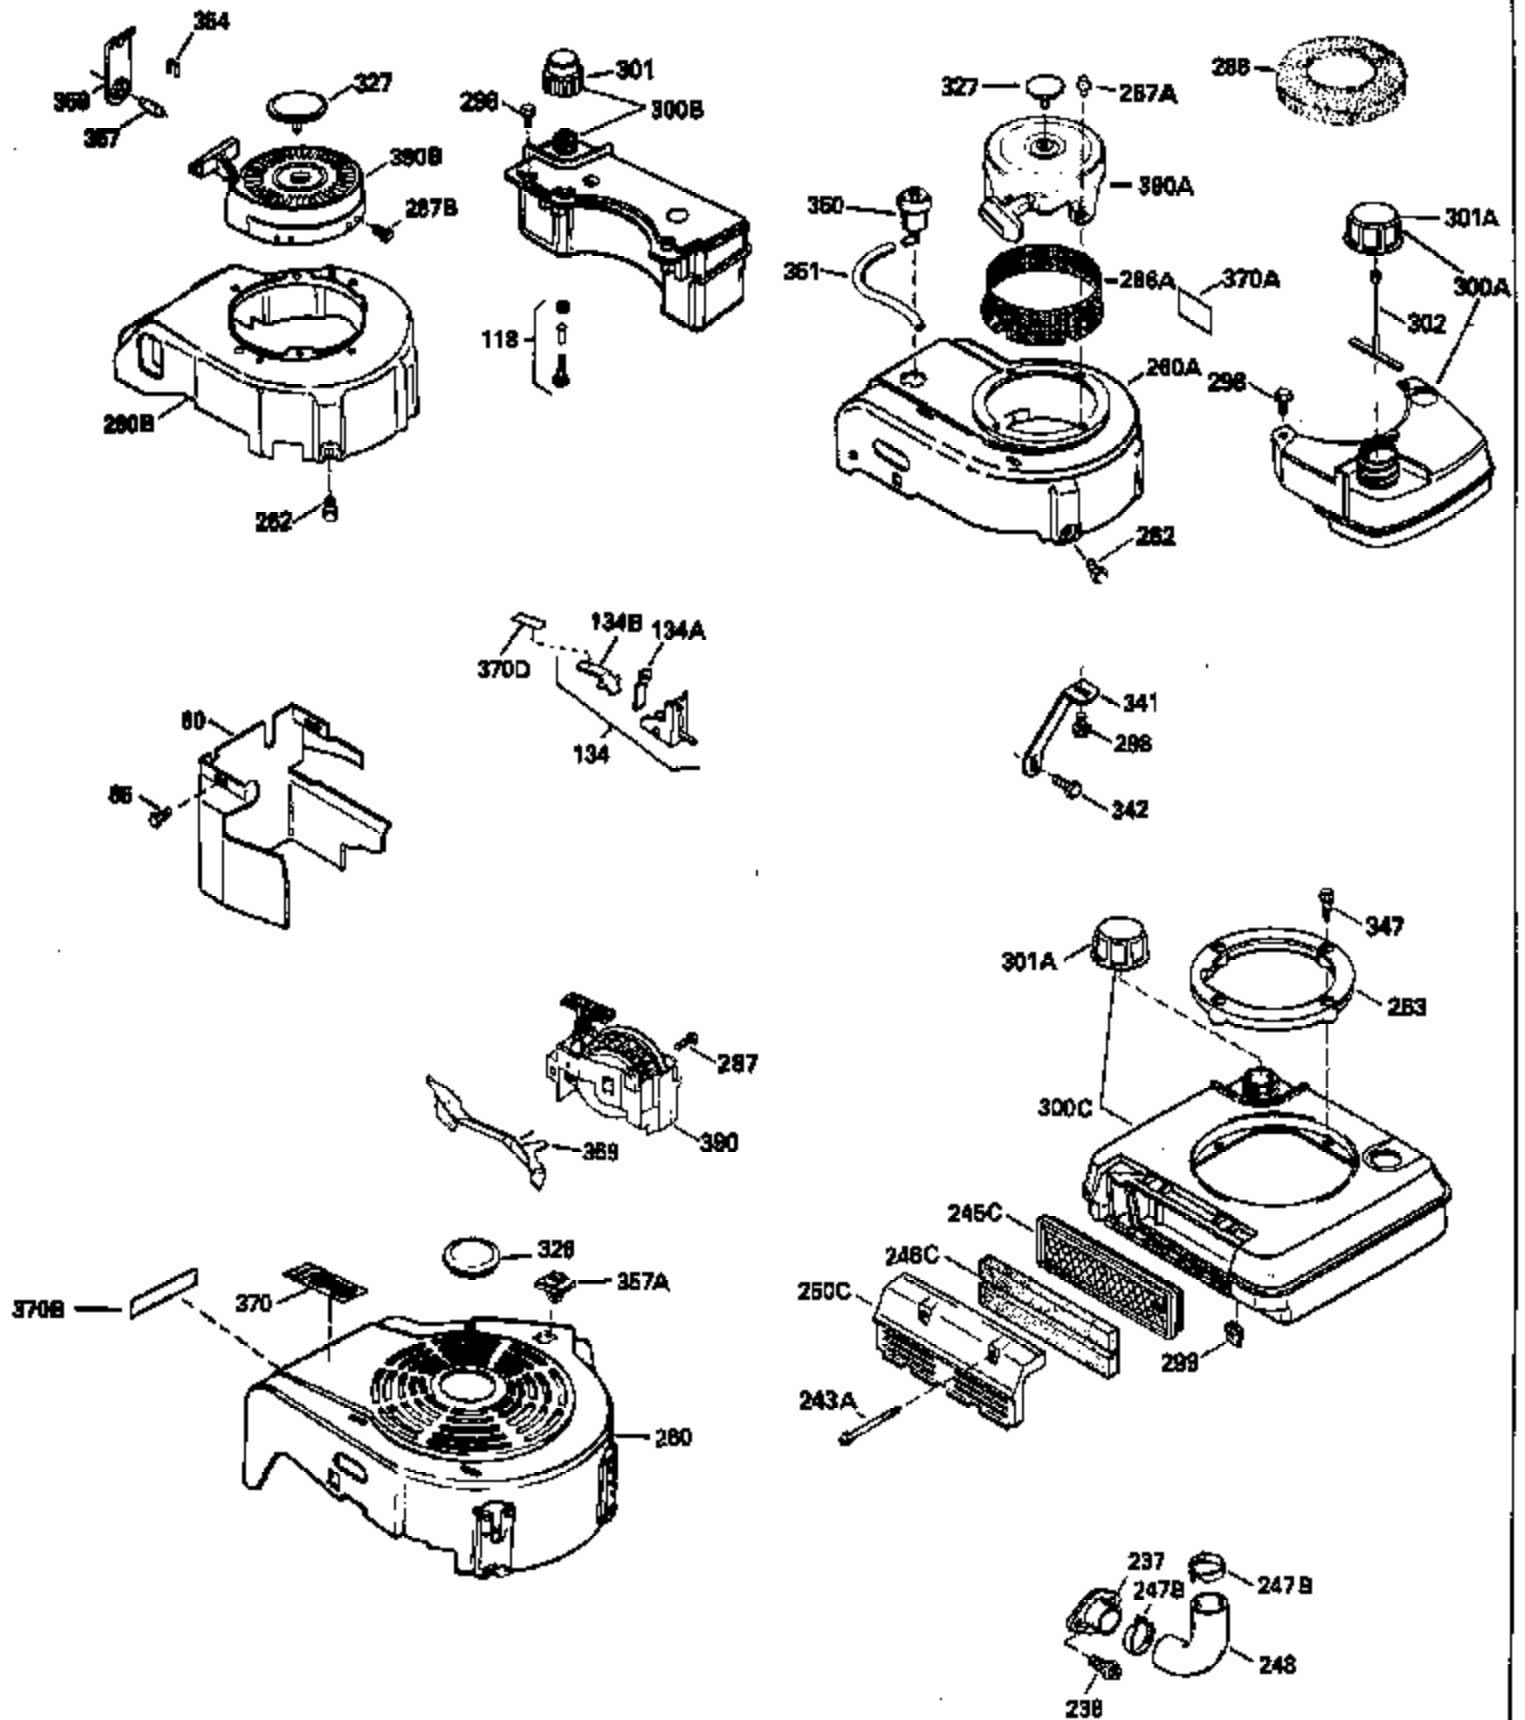

ILLUSTRATION SHOWS TYPICAL PARTS ONLY. ORDER BY PART NUMBER. PARTS NOT LISTED ARE SUPPLIED BY OEM.

Ref #	Part Number	Qty	Description
118	730194		Rope Guide Kit (Use as required with 34476 fuel tank)
238	650806		Screw, 10-32 x 5/8"
246C	35705		Filter, Pre-Air (Optional)
260A	34859		Housing, Blower
262	650831		Screw, 1/4-20 x 15/32"
286	35009		Screen, Starter cup
287A	650735		Screw, 10-24 x 3/8" (Use as required)
287A			Pop Rivet, (3/16" Dia.)(Purchase locally)
301	33032		Fuel Cap
370A	34346		Decal, Instruction
390A	590420		Rewind Starter (Refer to Division 5, Section C, page 25 or Fiche 8, Grid G-7 for breakdown)