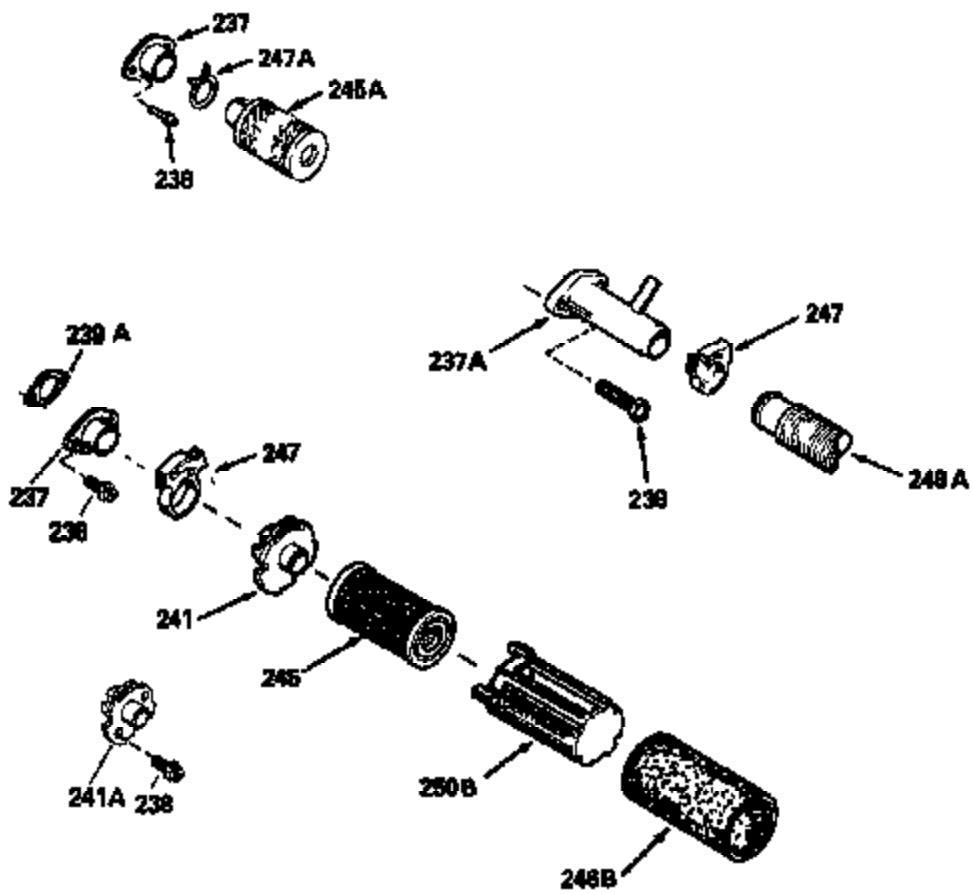

Ref #	Part Number	Qty	Description
19	31361		Spring, Extension
69	35261		* Gasket, Mounting flange
182	6201		Screw, 1/4-28 x 7/8"
185	31384A		Pipe, Intake (Incl. 224)
186	34337		Link, Governor spring
209	30200		Screw, 10-24 x 9/16"
223	650451		Screw, 1/4-20 x 1"
238	650806		Screw, 10-32 x 5/8"
246B	35435		Filter, Pre-Air (Use as required)