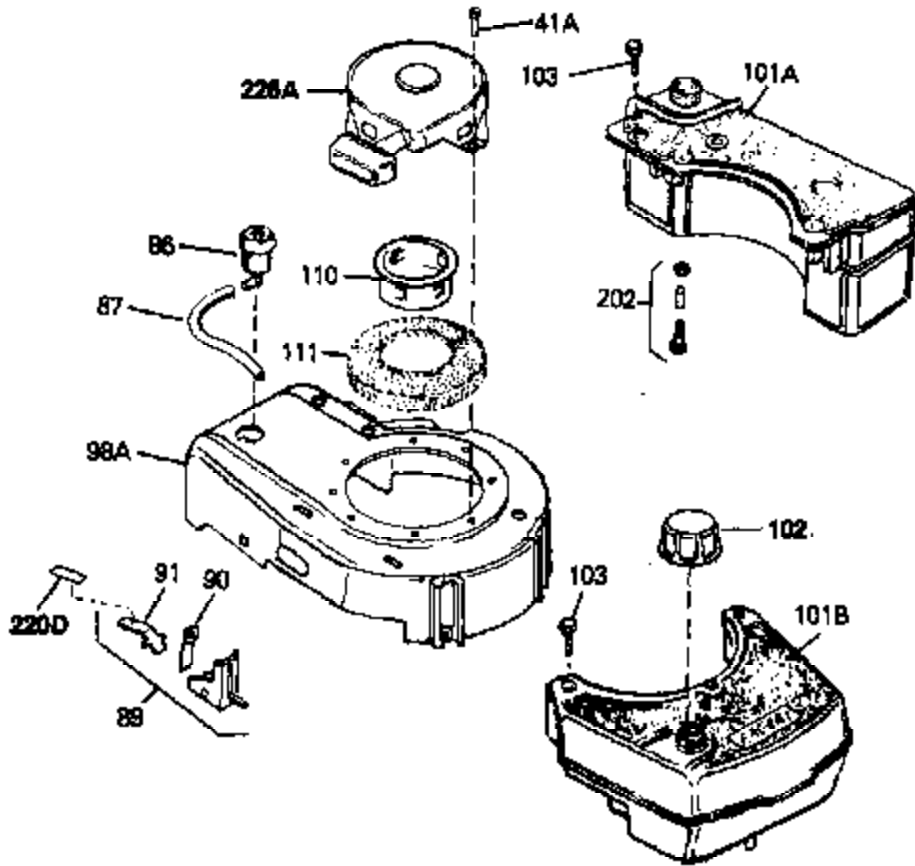

Ref #	Part Number	Qty	Description
69A	650777	0	Screw, Slotted fil. hd. mach., 6-32 x 7/16
70A	34336	0	Link, Governor-to-throttle
70	34337	0	Link, Governor spring
71	31361	0	Spring, Governor
72	650774	0	Screw, Hex hd., 1/4-20 x 2-3/8
72	650795	0	Screw, Hex hd. cap, Sems, 1/4-20 x 2-5/16
72	650869	0	Screw, Hex hd., 1/4-20 x 2-3/4
72	792005	0	Screw, Hex hd., 1/4-20 x 2-1/2
73	27181B	0	Muffler
80	34432	0	Wire, Ground (Two female & one double male
81	26756	0	Gasket, Carburetor
82	29752	0	Nut
83	6201	0	Screw
95	30200	0	Screw
96	33205A	0	Control Assy., Speed
97	610973	0	Terminal Assy.
99	650831	0	Screw, Hex washer hd. Powerlok thread,
100	30200	0	Screw
101	32170A	0	Tank Assy., Fuel (White Poly) (1 qt.)
102	33032	0	Cap, Fuel filler (Red Plastic) (Spurt
104	26460	0	Clamp, Fuel line
105	29774	0	Line, Fuel (Braided 8.25")
105	30705	0	Line, Fuel (Braided 16")
105	30962	0	Line, Fuel (Braided 32")
105	34357	0	Line, Fuel (Epichlorohydrin 6-3/4")
106	650815	0	Washer, Belleville
107	650816	0	Nut, Flywheel
121	34431	0	Lamination & Coil Assy.
121	730207	0	Magneto-to-Solid State Conversion Kit
136	650814	0	Screw, Hex hd. Sems, 10-24 x 1
137	611046A	0	Flywheel
147	27625	0	Plug, Oil filler
148	29673	0	Gasket, Filler plug
154	34340	0	Element, Air cleaner (Poly)
155	34341A	0	Cover, Air cleaner (Black)
156	34339	0	Body, Air cleaner
157	650806	0	Screw, Hex washer hd. shoulder, 10-32 x 5/8
162	34338	0	Gasket, Air cleaner
220E	35344	0	Decal, Control
220	34346	0	Decal, Instruction
220	550223	0	Decal, Name
223	631021	0	Inlet Needle, Seat & Clip Assy.
224	632046A	0	Carburetor
230	33238D	0	Gasket Set

Ref #	Part Number	Qty	Description
41A	0	0	Rivet, Pop (3/16" Dia.)
41A	650735	0	Screw
98A	34793	0	Housing, Blower (5.56 dia. starter mtg. bolt
102	33032	0	Cap, Fuel filler (Red Plastic) (Spurt
110	34449	0	Hub, Starter
111	590417	0	Screen, Starter cup
157	650806	0	Screw, Hex washer hd. shoulder, 10-32 x 5/8
202	730194	0	Rope Guide Kit
226A	590420	0	Starter, Rewind