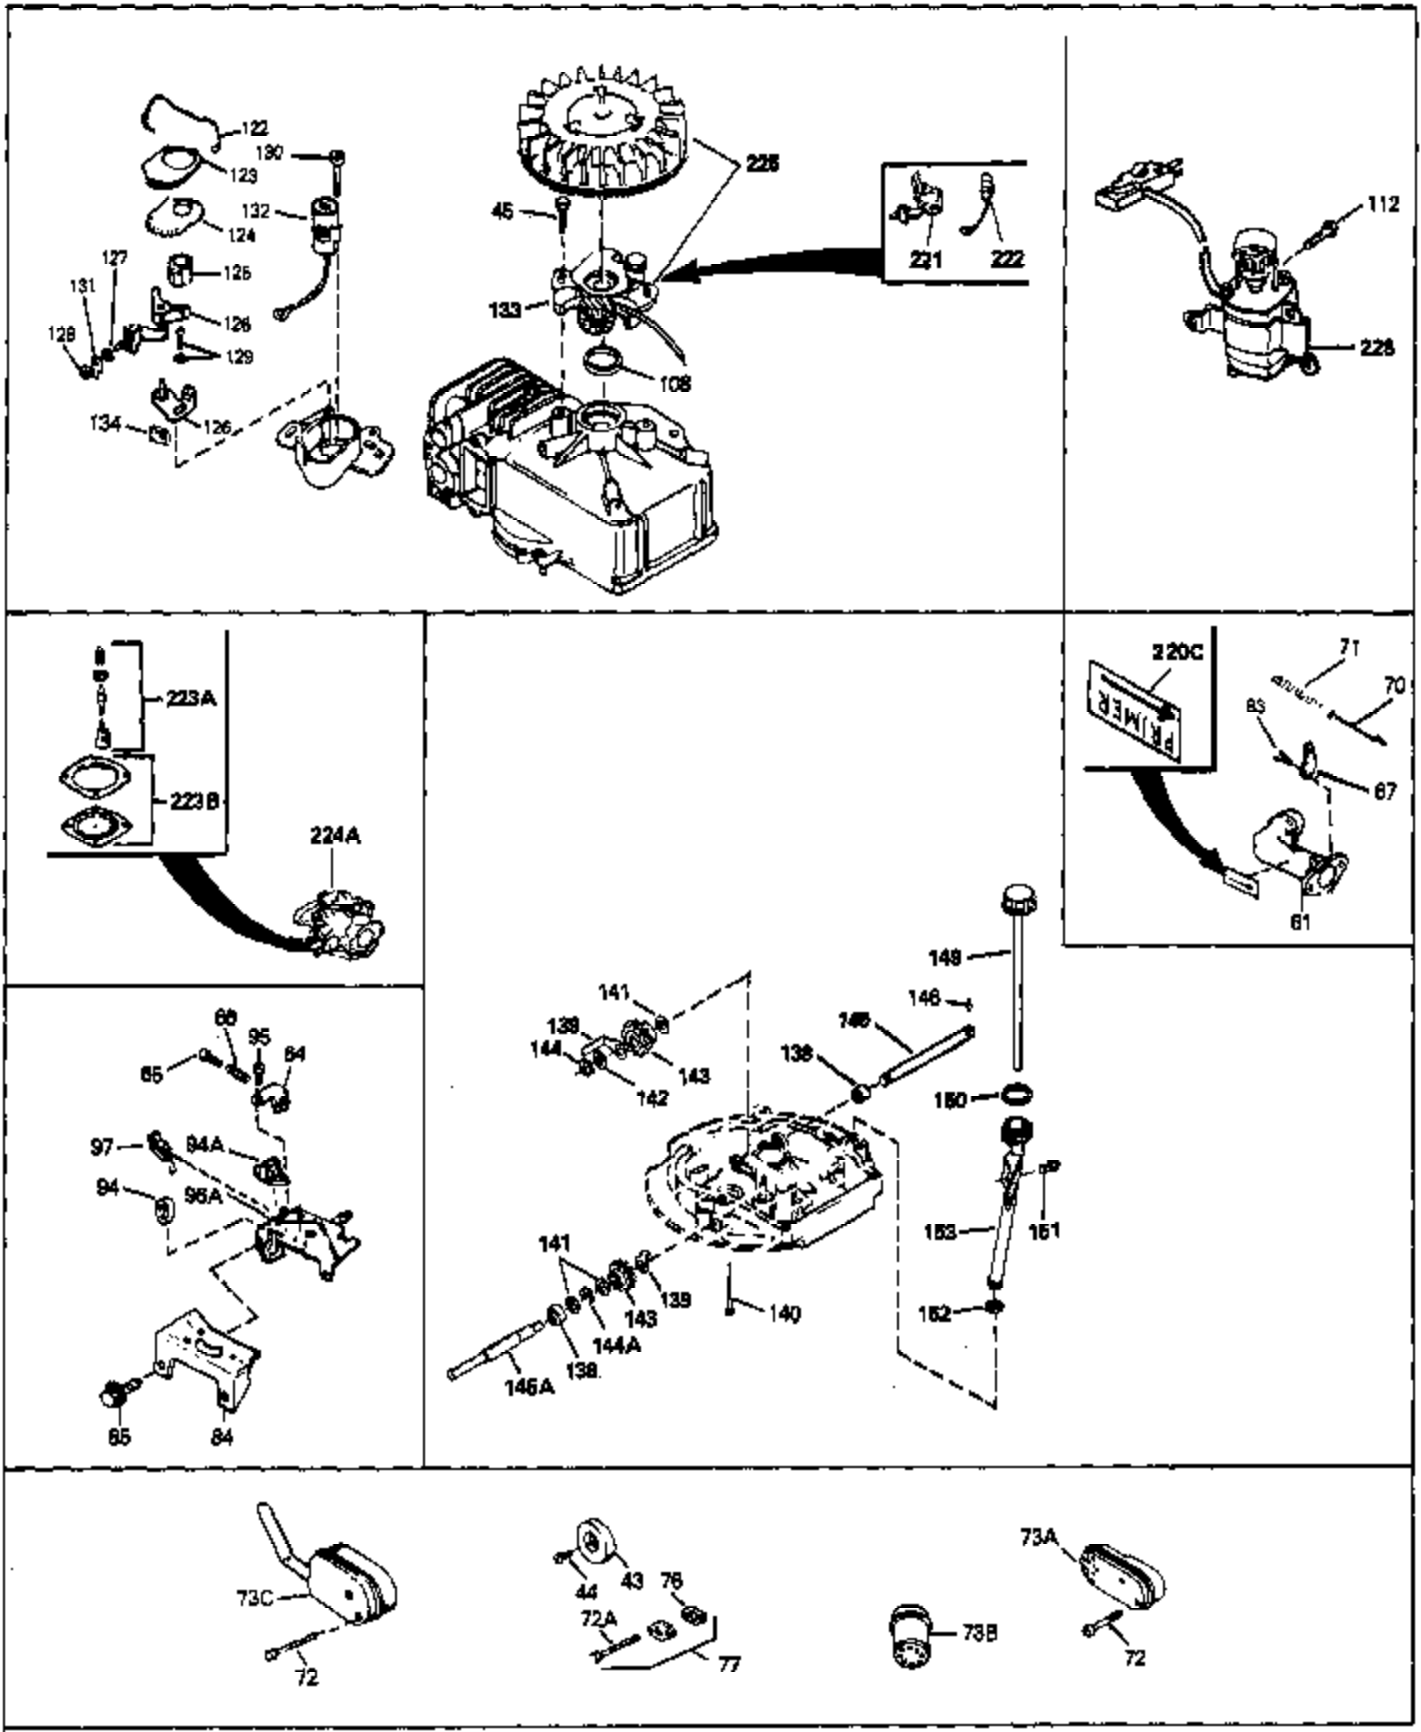

Ref #	Part Number	Qty	Description
69A	650777	0	Screw, Slotted fil. hd. mach., 6-32 x 7/16
70A	34336	0	Link, Governor-to-throttle
70	34337	0	Link, Governor spring
71	31361	0	Spring, Governor
72	650774	0	Screw, Hex hd., 1/4-20 x 2-3/8
72	650795	0	Screw, Hex hd. cap, Sems, 1/4-20 x 2-5/16
72	650869	0	Screw, Hex hd., 1/4-20 x 2-3/4
72	792005	0	Screw, Hex hd., 1/4-20 x 2-1/2
73	27181B	0	Muffler
80	34432	0	Wire, Ground (Two female & one double male
81	26756	0	Gasket, Carburetor
82	29752	0	Nut
83	6201	0	Screw
95	30200	0	Screw
96	33205A	0	Control Assy., Speed
97	610973	0	Terminal Assy.
99	650831	0	Screw, Hex washer hd. Powerlok thread,
100	30200	0	Screw
101	32170A	0	Tank Assy., Fuel (White Poly) (1 qt.)
102	33032	0	Cap, Fuel filler (Red Plastic) (Spurt
104	26460	0	Clamp, Fuel line
105	29774	0	Line, Fuel (Braided 8.25")
105	30705	0	Line, Fuel (Braided 16")
105	30962	0	Line, Fuel (Braided 32")
105	34357	0	Line, Fuel (Epichlorohydrin 6-3/4")
106	650815	0	Washer, Belleville
107	650816	0	Nut, Flywheel
121	34431	0	Lamination & Coil Assy.
121	730207	0	Magneto-to-Solid State Conversion Kit
136	650814	0	Screw, Hex hd. Sems, 10-24 x 1
137	611046A	0	Flywheel
147	27625	0	Plug, Oil filler
148	29673	0	Gasket, Filler plug
154	34340	0	Element, Air cleaner (Poly)
155	34341A	0	Cover, Air cleaner (Black)
156	34339	0	Body, Air cleaner
157	650806	0	Screw, Hex washer hd. shoulder, 10-32 x 5/8
162	34338	0	Gasket, Air cleaner
220E	35344	0	Decal, Control
220	34346	0	Decal, Instruction
220	550223	0	Decal, Name
223	631021	0	Inlet Needle, Seat & Clip Assy.
224	632046A	0	Carburetor
230	33238D	0	Gasket Set

Ref #	Part Number	Qty	Description
41A	0	0	Rivet, Pop (3/16" Dia.)
41A	650735	0	Screw
98A	34793	0	Housing, Blower (5.56 dia. starter mtg. bolt
102	33032	0	Cap, Fuel filler (Red Plastic) (Spurt
110	34449	0	Hub, Starter
111	590417	0	Screen, Starter cup
157	650806	0	Screw, Hex washer hd. shoulder, 10-32 x 5/8
202	730194	0	Rope Guide Kit
226A	590420	0	Starter, Rewind