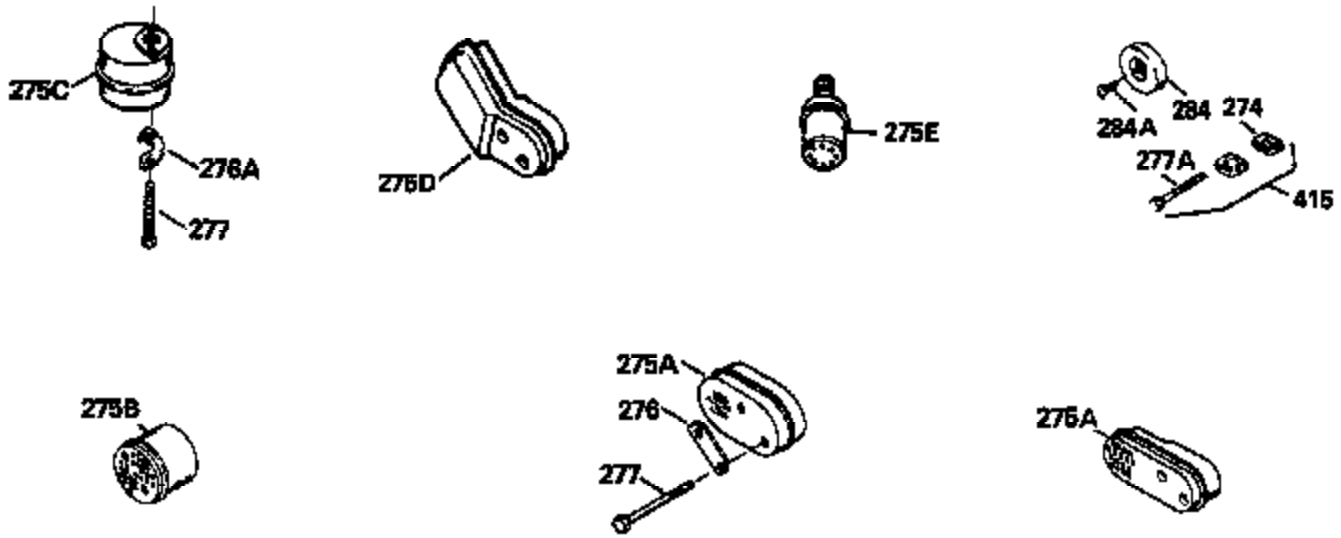

Ref #	Part Number	Qty	Description
210	27793		Clip, Conduit
211	28942		Screw, 10-32 x 3/8"
274	26754A		* Gasket, Exhaust (Use as required)
277A	30063		Screw, 1/4-20 x 1/2" (Use as required)
277	650795		Screw, 1/4-20 x 2-1/4"
370F	34387		Decal, Instruction (Optional)
415	730162		Muffler Adap.Kit(Incl.274,277A)(Use a s req.)
430	730574		Debris Screen Kit (Incl. 370F,431-433)(Opt.)
431	35596		Screen, Debris (Optional)
432	35597		Bracket, Debris screen (Optional)
433	650910		Screw, 8-32 x 1/4" (Optional)