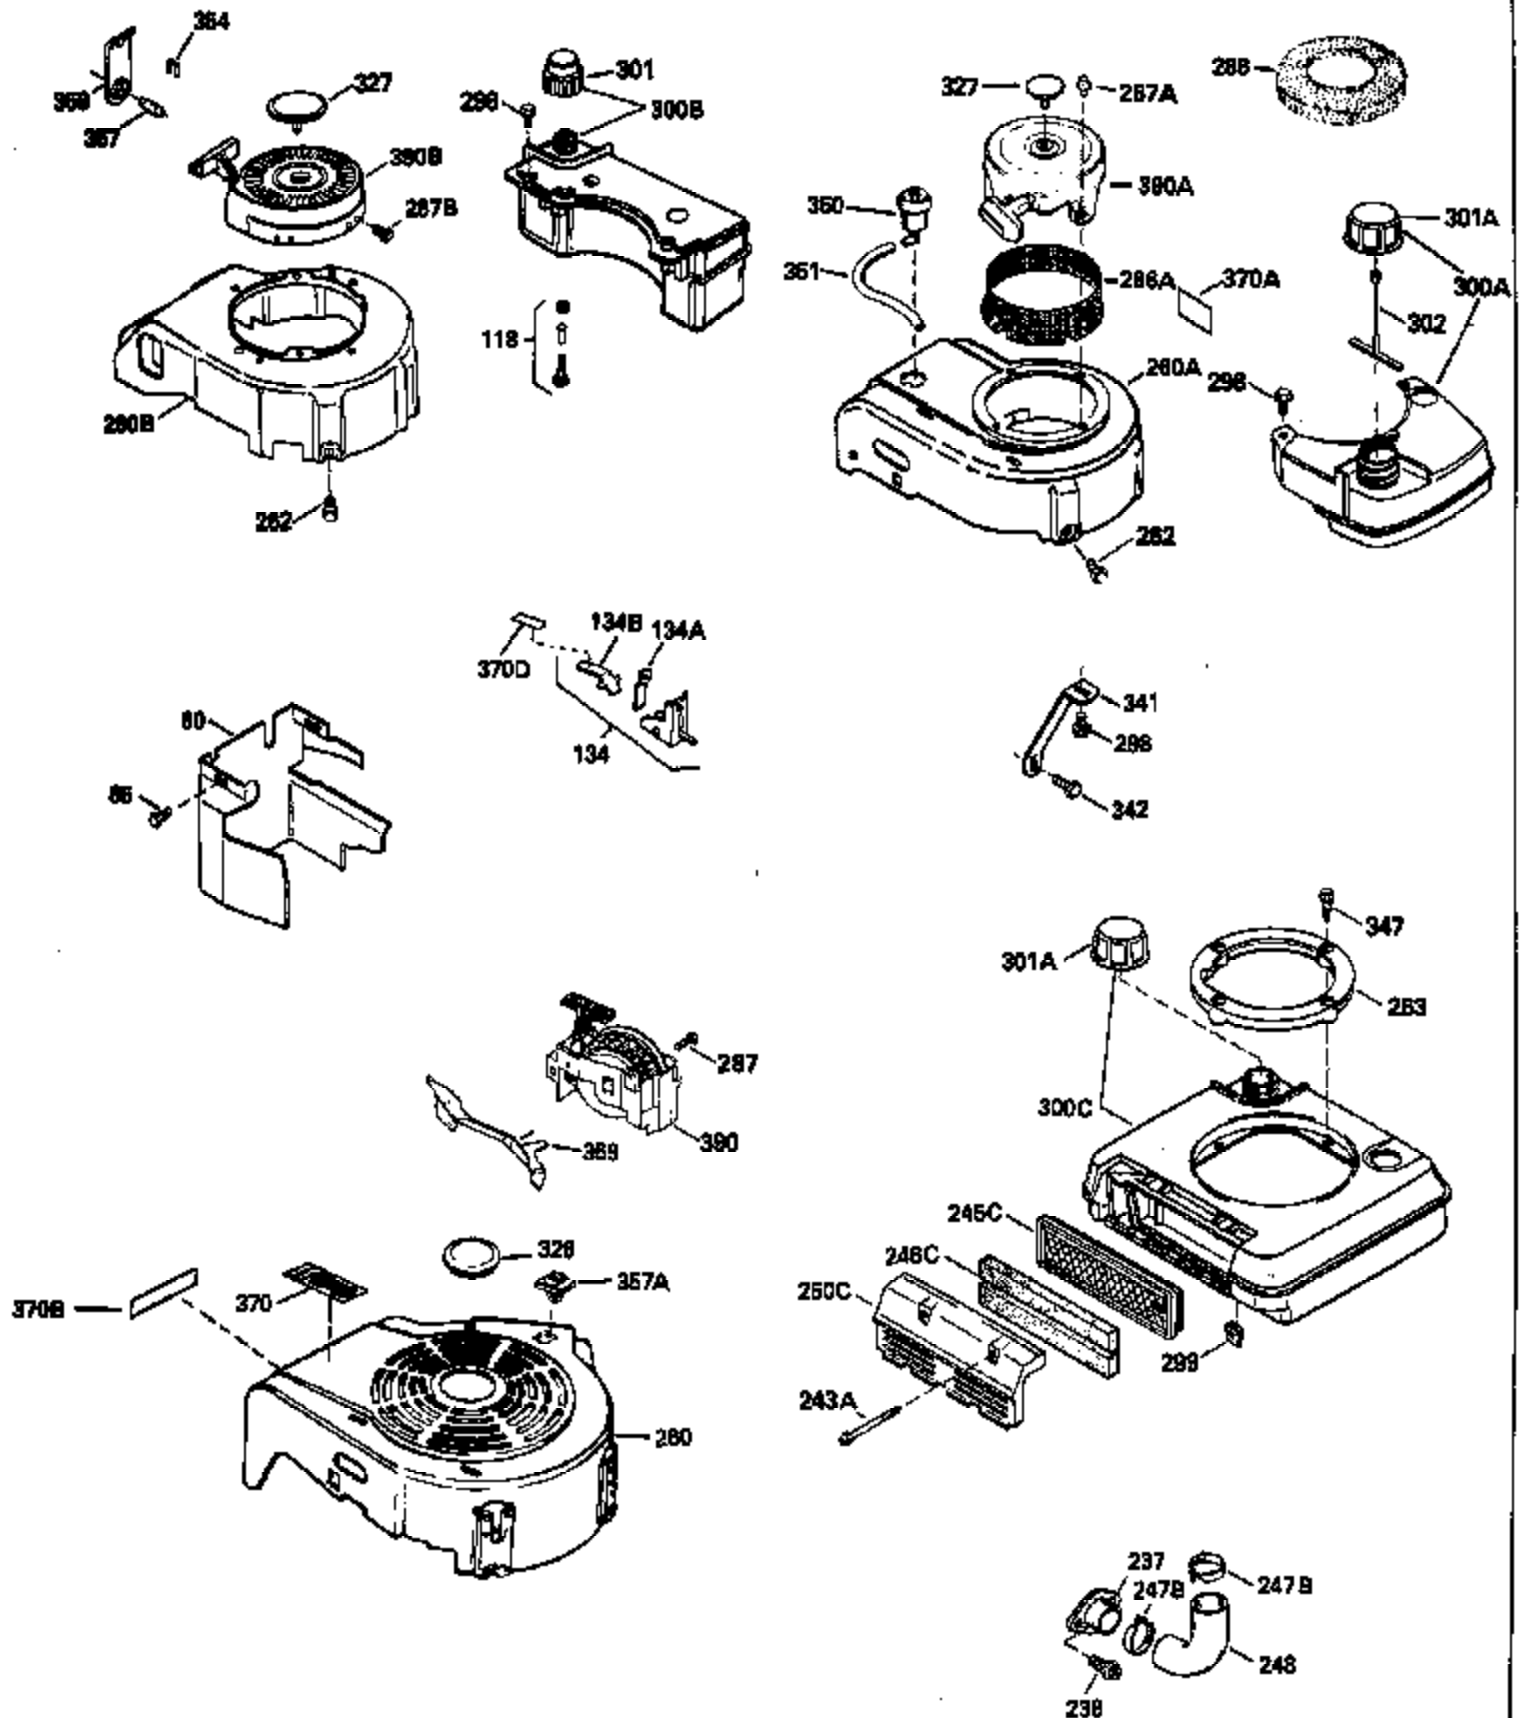

ILLUSTRATION SHOWS TYPICAL PARTS ONLY. ORDER BY PART NUMBER. PARTS NOT LISTED ARE SUPPLIED BY OEM.

Ref #	Part Number	Qty	Description
118	730194		Rope Guide Kit (Use as required with 34476 fuel tank)
238	650806		Screw, 10-32 x 5/8"
246C	35705		Filter, Pre-Air (Optional)
260A	34793		Housing, Blower
262	650831		Screw, 1/4-20 x 15/32"
286	590417		Screen, Starter cup
287A	650735		Screw, 10-24 x 3/8" (Use as required)
287A			Pop Rivet, (3/16" Dia.)(Purchase locally)
301	33032		Fuel Cap
370A	34346		Decal, Instruction
370B	34363		Decal, Instruction
390A	590420		Rewind Starter (Refer to Division 5, Section C, page 25 or Fiche 8, Grid G-7 for breakdown)