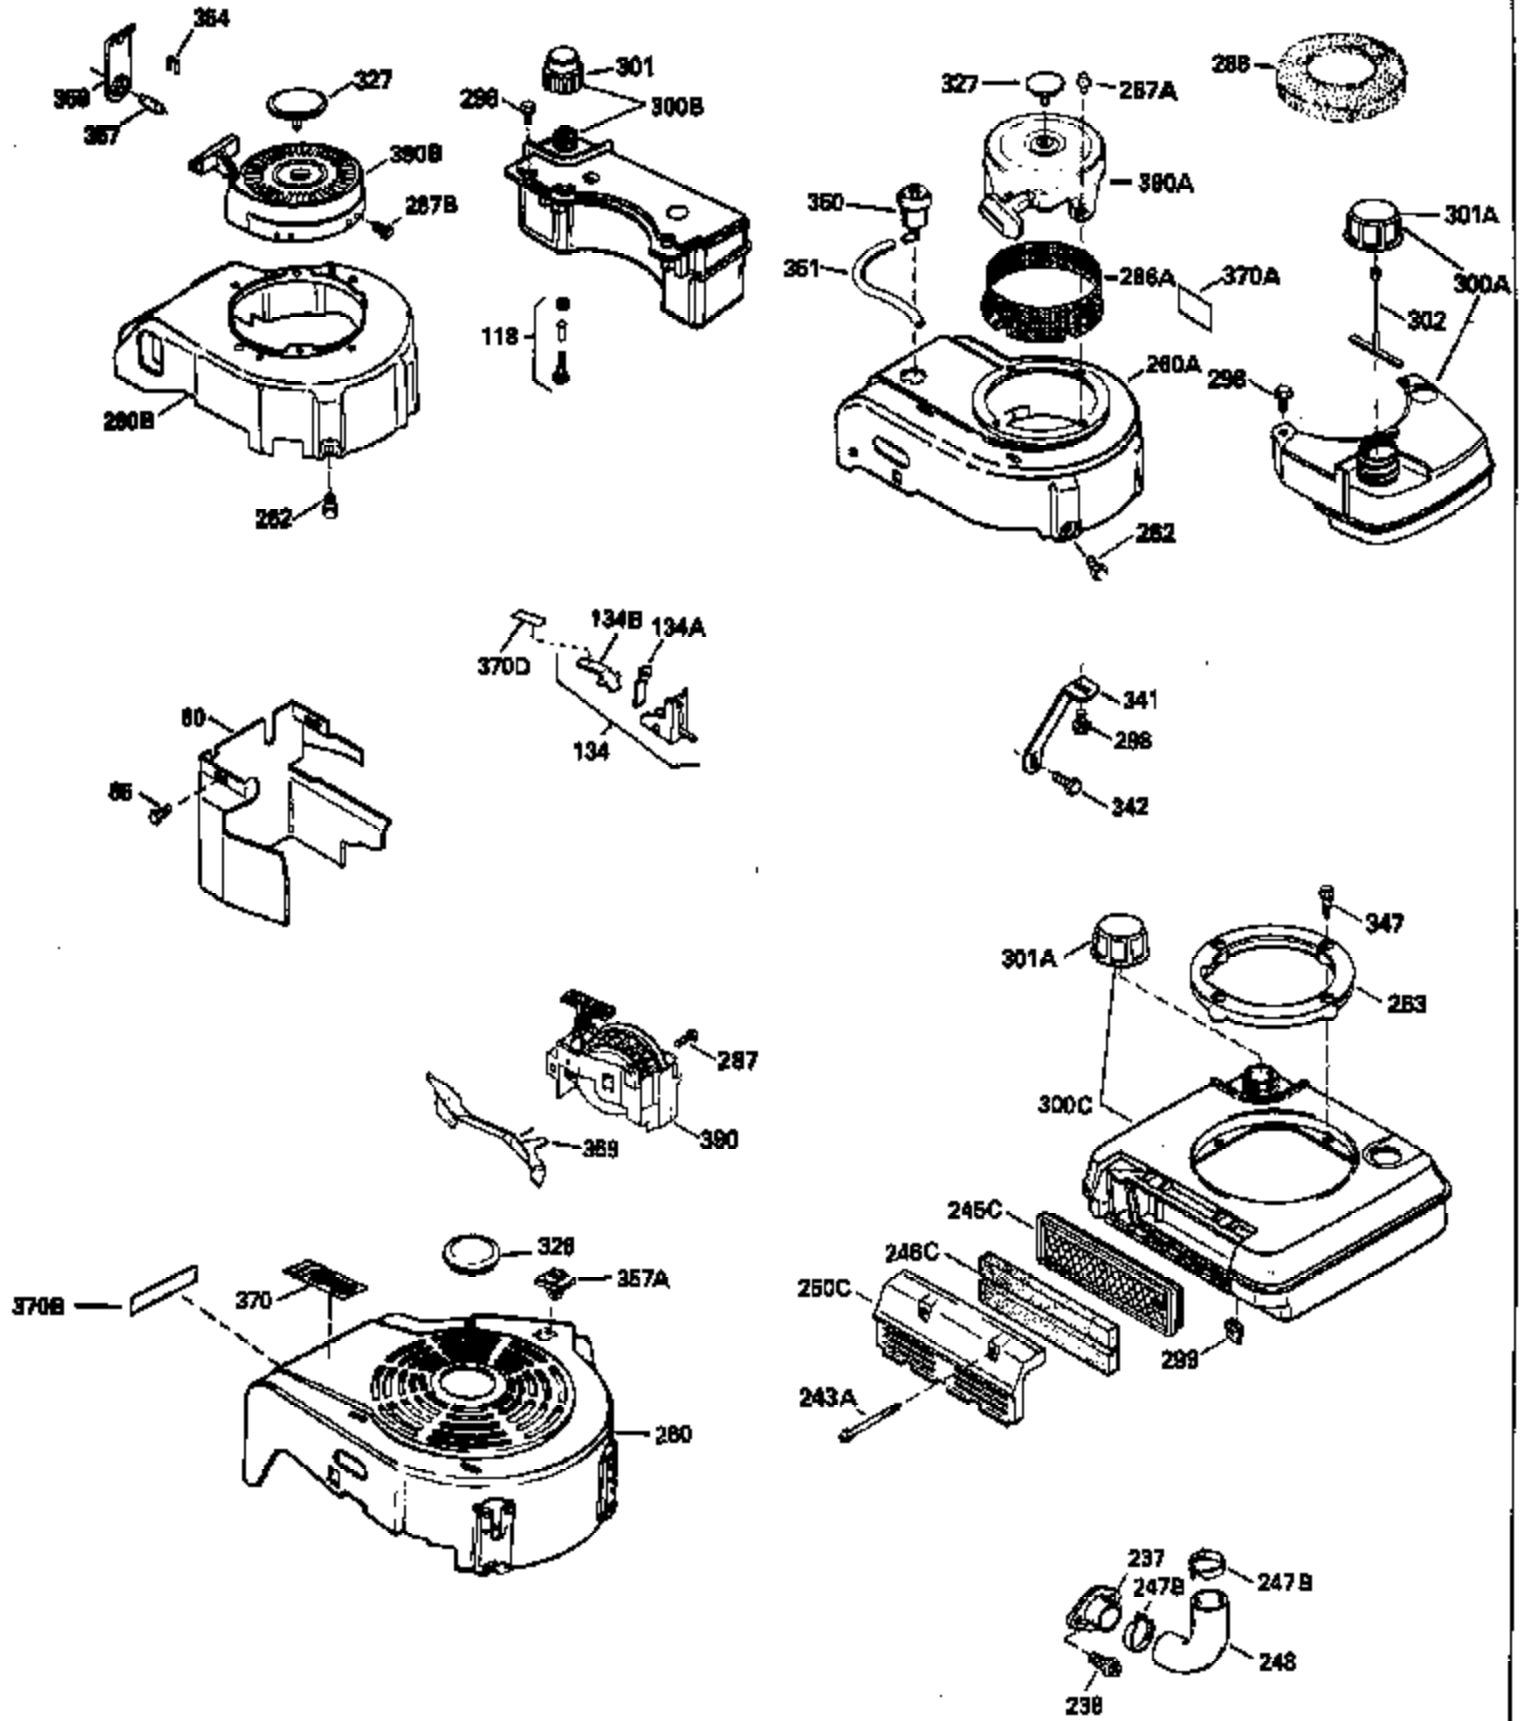

ILLUSTRATION SHOWS TYPICAL PARTS ONLY. ORDER BY PART NUMBER. PARTS NOT LISTED ARE SUPPLIED BY OEM.

Ref #	Part Number	Qty	Description
118	730194		Rope Guide Kit (Use as required with 34476 fuel tank)
238	650806		Screw, 10-32 x 5/8"
246C	35705		Filter, Pre-Air (Optional)
260A	34859		Housing, Blower
262	650831		Screw, 1/4-20 x 15/32"
286	35009		Screen, Starter cup
287A	650735		Screw, 10-24 x 3/8" (Use as required)
287A			Pop Rivet, (3/16" Dia.)(Purchase locally)
301	33032		Fuel Cap
370A	34346		Decal, Instruction
370B	34363		Decal, Instruction
390A	590420		Rewind Starter (Refer to Division 5, Section C, page 25 or Fiche 8, Grid G-7 for breakdown)