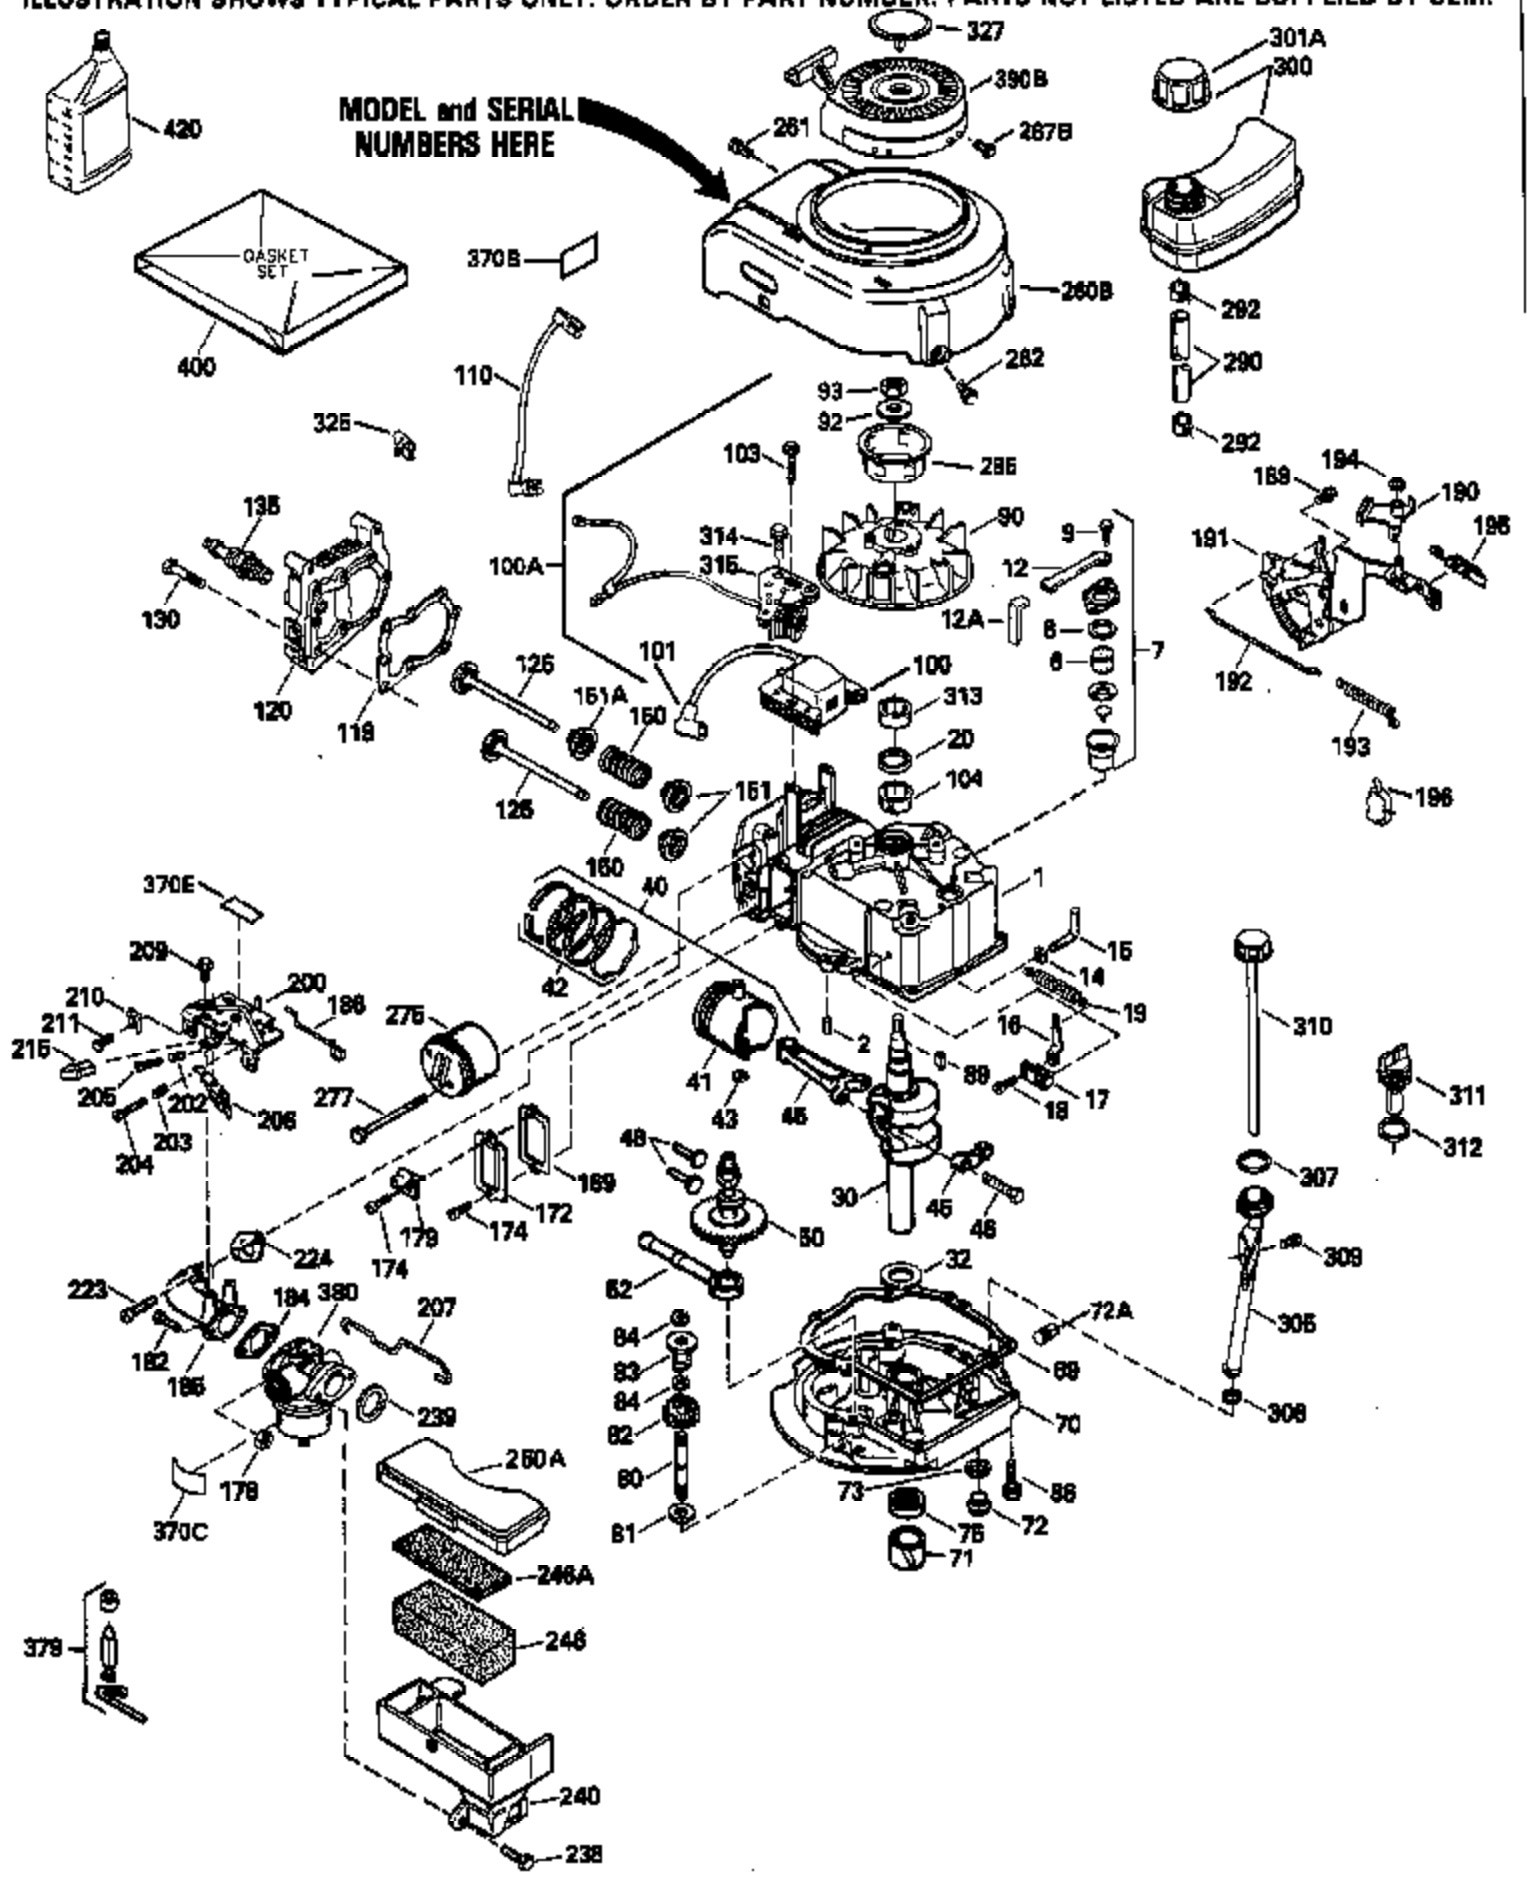

ILLUSTRATION SHOWS TYPICAL PARTS ONLY. ORDER BY PART NUMBER. PARTS NOT LISTED ARE SUPPLIED BY OEM.

Ref #	Part Number	Qty	Description
1	34975		Cylinder Ass'y. (Incl. 2, 8, 9 & 20) (2-1/2")
2	26727		Pin, Dowel
6	33734		Element, Breather
7	34214A		Breather Ass'y. (Incl. 6, 8, 9, 12 & 12A)
8	33735		* Gasket, Breather
9	30200		Screw, 10-24 x 9/16"
12	33886		Tube, Breather
14	28277		Washer
15	30589		Rod, Governor (Incl. 14)
16	31383A		Lever, Governor
17	31335		Clamp, Governor lever
18	650548		Screw, 8-32 x 5/16"
19	31361		Spring, Extension
20	32600		Seal, Oil
30	34473		Crankshaft Ass'y.
40	34514		Piston, Pin & Ring Set (Std.) (2-1/2" Bore)
40	34515		Piston, Pin & Ring Set (.010" OS)
40	34516		Piston, Pin & Ring Set (.020" OS)
41	32538B		Piston & Pin Ass'y. (Incl. 43)(Std.)(2-1/2")
41	32548B		Piston & Pin Ass'y. (Incl. 43) (.010" OS)
41	32549B		Piston & Pin Ass'y. (Incl. 43) (.020" OS)
42	28986		Ring Set (Std.) (2-1/2" Bore)
42	28987		Ring Set (.010" OS)
42	28988		Ring Set (.020" OS)
43	20381		Ring, Piston pin retaining
45	30963B		Rod Assy., Connecting (Incl. 46)
46	32610A		Bolt, Connecting rod
48	27241		Lifter, Valve
50	33148A		Camshaft
52	29914		Oil Pump Assy.
69	35261		* Gasket, Mounting flange
70	30571A		Flange Ass'y. (Incl. 72, 73, 75, 80 & 311)
72	30572		Plug, Oil drain (Incl. 73)
73	28833		* Drain Plug Gasket (Not req. W/plastic plug)
75	26208		Seal, Oil
80	30574		Shaft, Governor
81	30590A		Washer, Flat
82	30591		Gear Assy., Governor (Incl. 81)
83	30588A		Spool, Governor
84	29193		Ring, Retaining
86	650488		Screw, 1/4-20 x 1-1/4"
89	610995		Flywheel Key
90	611046A		Flywheel
92	650815		Washer, Belleville
93	650816		Nut, Flywheel
100	34431		Solid State Ignition NOTE: Specs with this ignition system can still service individual components (points, condenser, etc.)See Div. 3, Sec. A, page TVS75 & TVS90 4,Reference numbers 122 thru 134. (This coil has been superseded to 730207 solid state conversion kit)
100	730207		Magneto-to-Solid State Conversion Kit (Includes solid state module, solid state flywheel key, and instructions.)(Use as required on external ignition engines only.)
103	650814		Screw, Torx T-15, 10-24 x 1"
110	34432		Ground Wire
119	29953C		* Gasket, Cylinder head
120	34335		Head, Cylinder