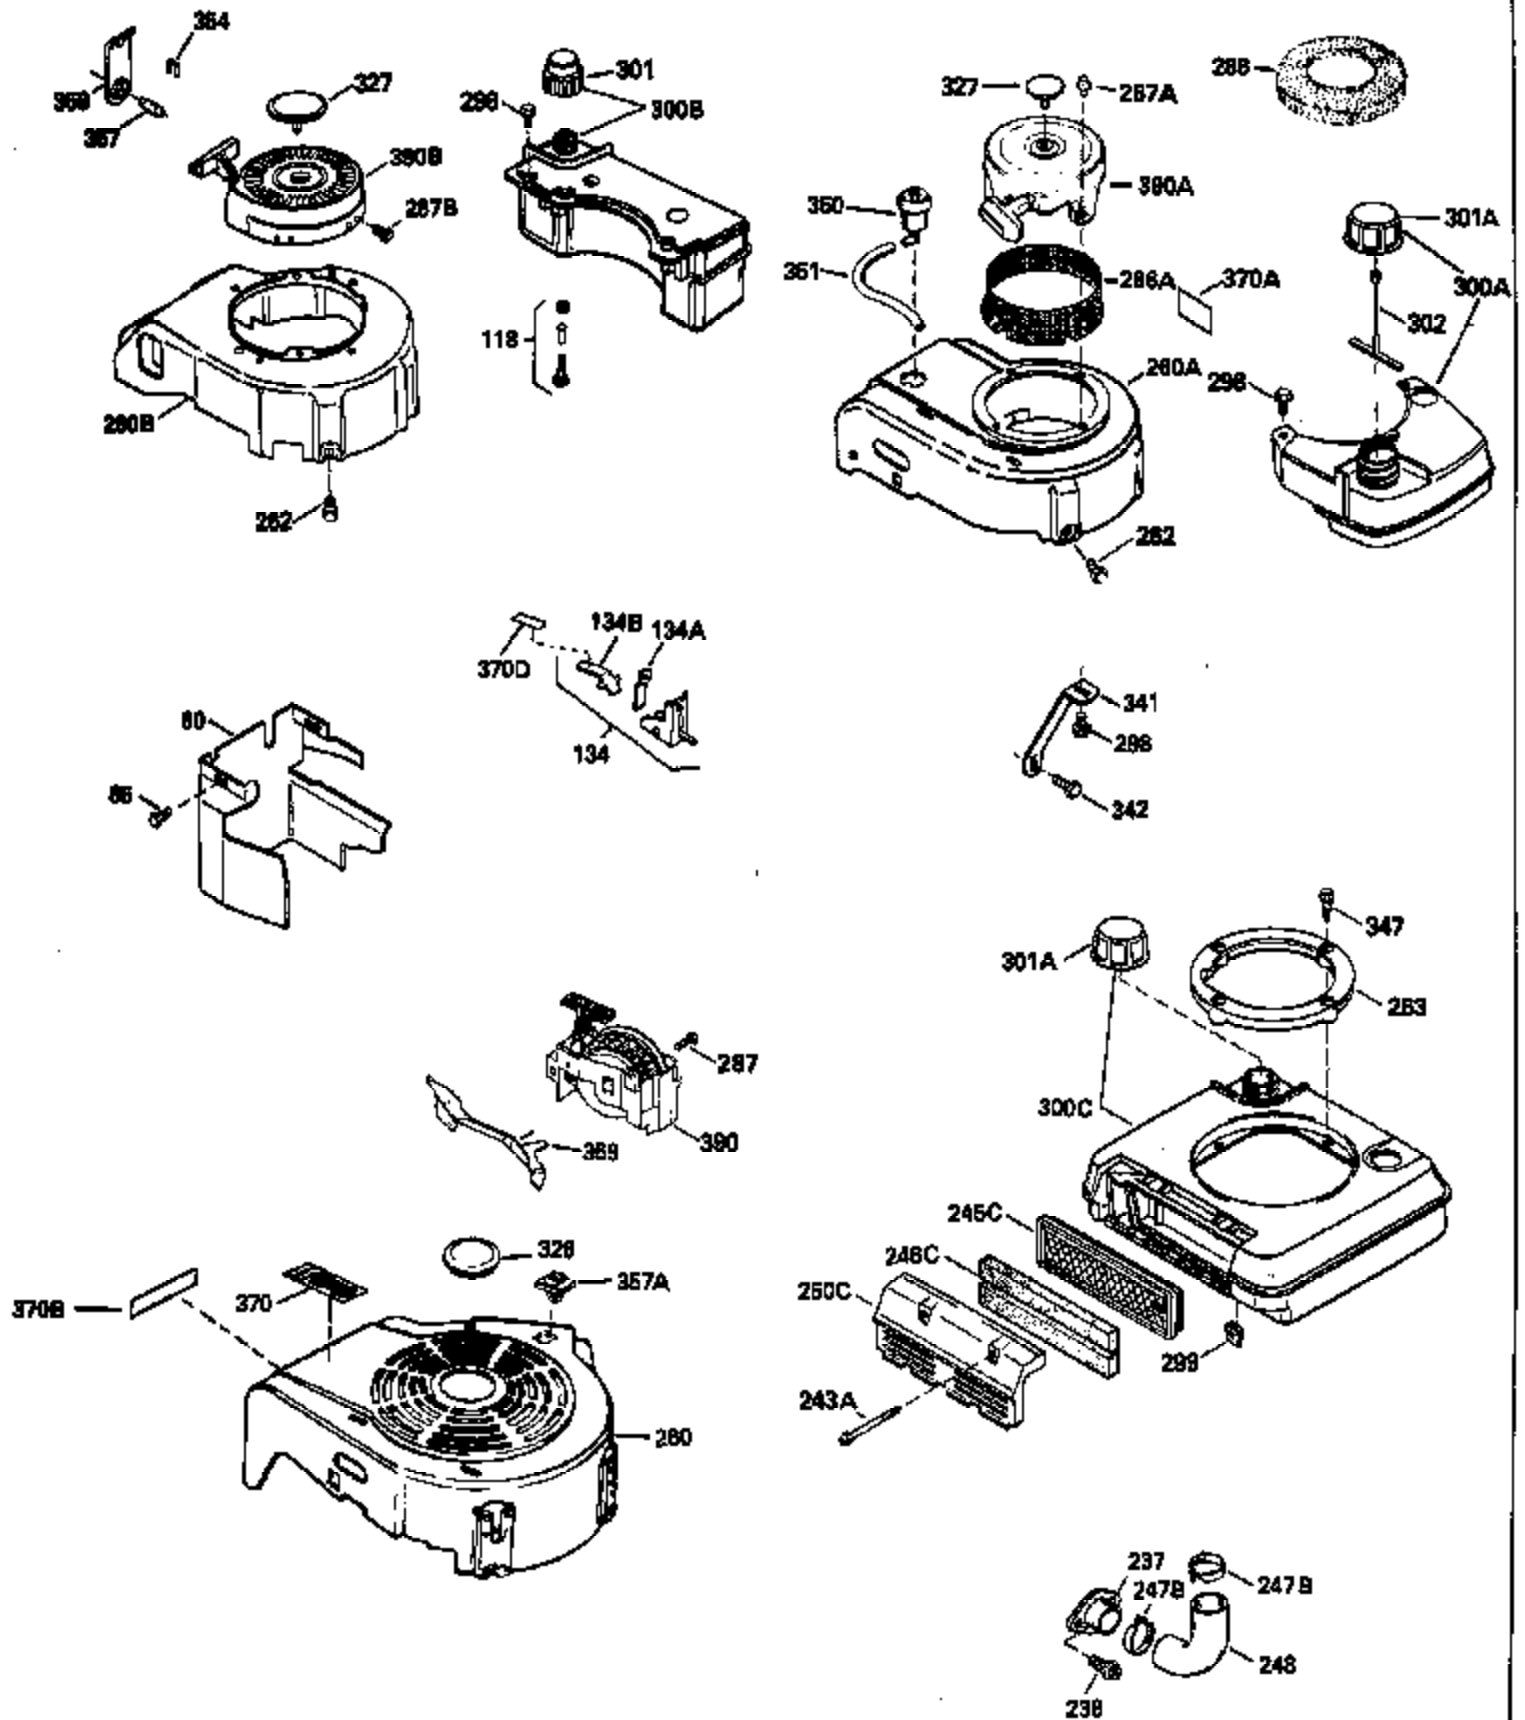

ILLUSTRATION SHOWS TYPICAL PARTS ONLY. ORDER BY PART NUMBER. PARTS NOT LISTED ARE SUPPLIED BY OEM.

Ref #	Part Number	Qty	Description
118	730194		Rope Guide Kit (Use as required with 34476 fuel tank)
238	650806		Screw, 10-32 x 5/8"
246C	35705		Filter, Pre-Air (Optional)
260A	34793		Housing, Blower
262	650831		Screw, 1/4-20 x 15/32"
286	590417		Screen, Starter cup
287A	650735		Screw, 10-24 x 3/8" (Use as required)
287A			Pop Rivet, (3/16" Dia.)(Purchase locally)
301	33032		Fuel Cap
370A	34346		Decal, Instruction
370B	34363		Decal, Instruction
390A	590420		Rewind Starter (Refer to Division 5, Section C, page 25 or Fiche 8, Grid G-7 for breakdown)