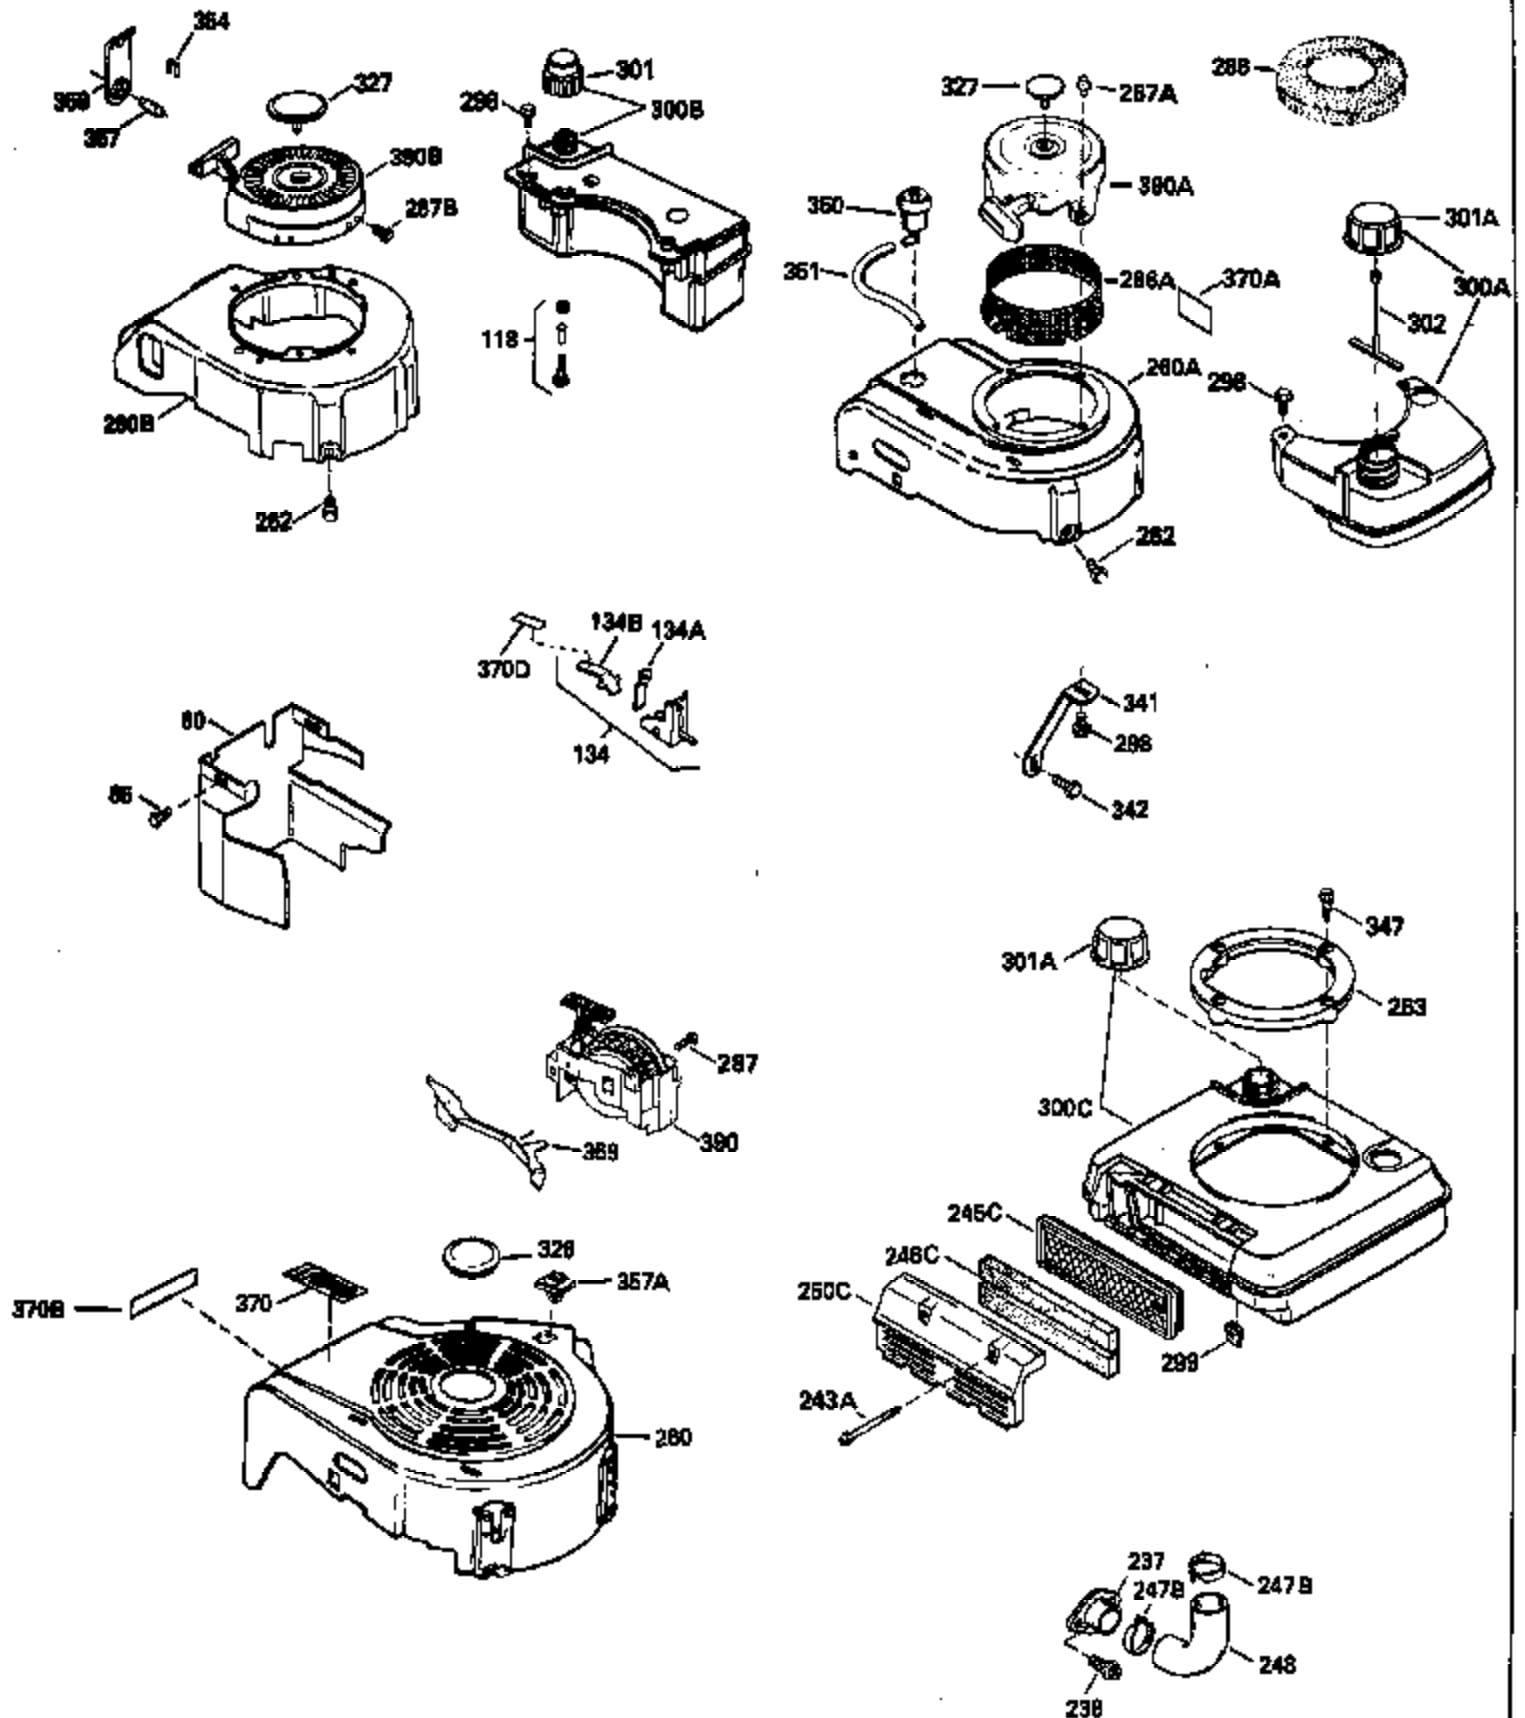

ILLUSTRATION SHOWS TYPICAL PARTS ONLY. ORDER BY PART NUMBER. PARTS NOT LISTED ARE SUPPLIED BY OEM.

Ref #	Part Number	Qty	Description
118	730194		Rope Guide Kit (Use as required with 34476 fuel tank)
238	650806		Screw, 10-32 x 5/8"
246C	35705		Filter, Pre-Air (Optional)
260A	34859		Housing, Blower
262	650831		Screw, 1/4-20 x 15/32"
286	35009		Screen, Starter cup
287A	650735		Screw, 10-24 x 3/8" (Use as required)
287A			Pop Rivet, (3/16" Dia.)(Purchase locally)
301	33032		Fuel Cap
370A	34346		Decal, Instruction
390A	590420		Rewind Starter (Refer to Division 5, Section C, page 25 or Fiche 8, Grid G-7 for breakdown)