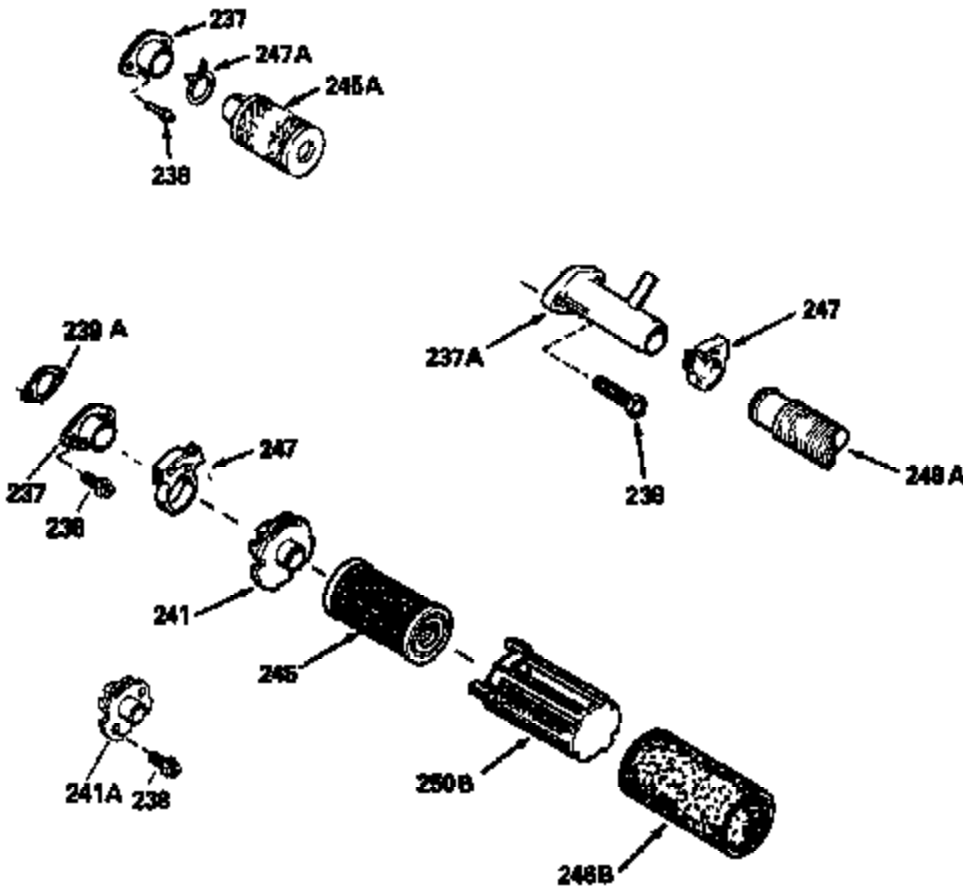

Ref #	Part Number	Qty	Description
	19 31361		Spring, Extension
	53 31745		Tang, Washer
	54 31747		Washer, Flat
	55A 33651		Shaft, P.T.O.
	56 33401		Right Hand Worm Gear
	57 33537		Ring, Retaining
	58 31744		Seal, Oil
	69 35261		* Gasket, Mounting flange
	70A 33653A		Flange Ass'y. (Incl.58, 72, 72A, 73, 75 & 80)
	87 650492		Screw, 1/4-20 x 2-1/4"
	182 6201		Screw, 1/4-28 x 7/8"
	185 31384A		Pipe, Intake (Incl. 224)
	186 34337		Link, Governor spring
	209 30200		Screw, 10-24 x 9/16"
	223 650451		Screw, 1/4-20 x 1"
	238 650806		Screw, 10-32 x 5/8"
	246B 35435		Filter, Pre-Air (Use as required)