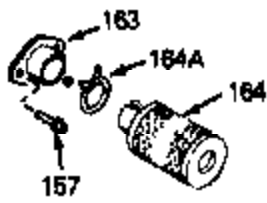

Ref #	Part Number	Qty	Description
69	650549	0	Screw
69A	650777	0	Screw, Slotted fil. hd. mach., 6-32 x 7/16
70	34337	0	Link, Governor spring
70A	34336	0	Link, Governor-to-throttle
71	31361	0	Spring, Governor
72	650774	0	Screw, Hex hd., 1/4-20 x 2-3/8
72	650795	0	Screw, Hex hd. cap, Sems, 1/4-20 x 2-5/16
72	650869	0	Screw, Hex hd., 1/4-20 x 2-3/4
72	792005	0	Screw, Hex hd., 1/4-20 x 2-1/2
73	27181B	0	Muffler
80	34432	0	Wire, Ground (Two female & one double male
81	26756	0	Gasket, Carburetor
82	29752	0	Nut
83	6201	0	Screw
92	28942	0	Screw
93	27793	0	Clip, Conduit
95	30200	0	Screw
96	33131A	0	Control Assy., Speed
97	610973	0	Terminal Assy.
99	650831	0	Screw, Hex washer hd. Powerlok thread,
100	30200	0	Screw
102	33032	0	Cap, Fuel filler (Red Plastic) (Spurt
104	26460	0	Clamp, Fuel line
105	29774	0	Line, Fuel (Braided 8.25")
105	30705	0	Line, Fuel (Braided 16")
105	30962	0	Line, Fuel (Braided 32")
105	34357	0	Line, Fuel (Epichlorohydrin 6-3/4")
106	650815	0	Washer, Belleville
107	650816	0	Nut, Flywheel
121	730207	0	Magneto-to-Solid State Conversion Kit
121	34431	0	Lamination & Coil Assy.
136	650814	0	Screw, Hex hd. Sems, 10-24 x 1
137	611046A	0	Flywheel
154	34340	0	Element, Air cleaner (Poly)
155	34341A	0	Cover, Air cleaner (Black)
156	34339	0	Body, Air cleaner
157	650806	0	Screw, Hex washer hd. shoulder, 10-32 x 5/8
162	34338	0	Gasket, Air cleaner
220	34346	0	Decal, Instruction
220	550223	0	Decal, Name
223	631021	0	Inlet Needle, Seat & Clip Assy.
224	632098	0	Carburetor
230	33238D	0	Gasket Set