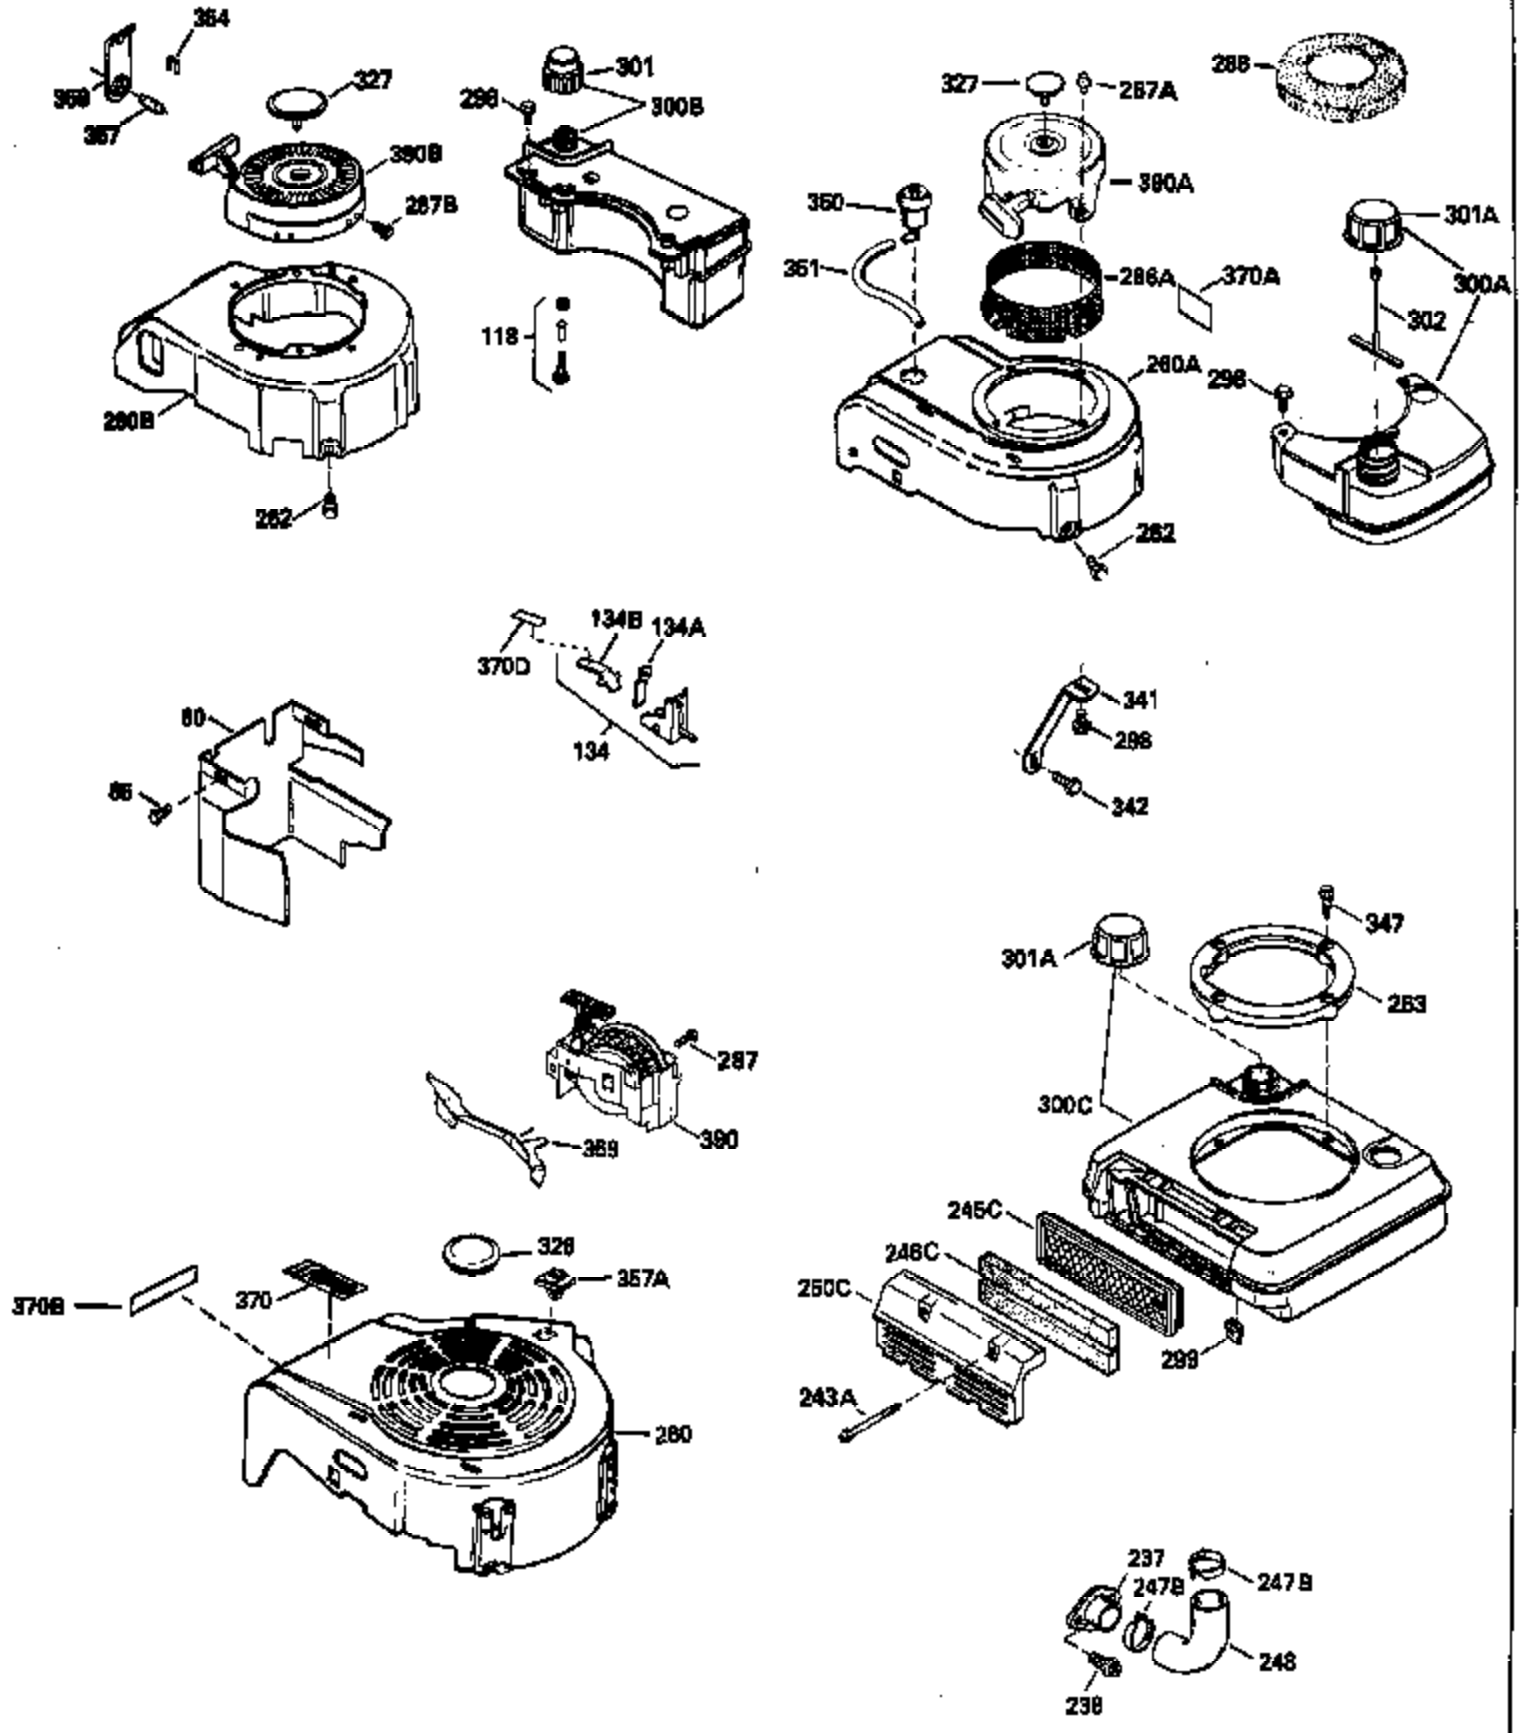

ILLUSTRATION SHOWS TYPICAL PARTS ONLY. ORDER BY PART NUMBER. PARTS NOT LISTED ARE SUPPLIED BY OEM.

Ref #	Part Number	Qty	Description
118	730194		Rope Guide Kit (Use as required with 34476 fuel tank)
238	650806		Screw, 10-32 x 5/8"
246C	35705		Filter, Pre-Air (Optional)
260	35127		Housing, Blower
262	650831		Screw, 1/4-20 x 15/32"
287A			Pop Rivet, (3/16" Dia.)(Purchase locally)
287A	650735		Screw, 10-24 x 3/8" (Use as required)
287	650802		Screw, 1/4-20 x 5/8"
298	28763		Screw, 10-32 x 35/64"
300B	34476		Fuel Tank (Incl. 292 & 301)
301	33032		Fuel Cap
326	34113		Plug, Screen
370A	34346		Decal, Instruction
390	590531		Side Mount Rewind Starter (Refer to Division 5, Section C, page 32 or Fiche 8, Grid G-8 for breakdown)