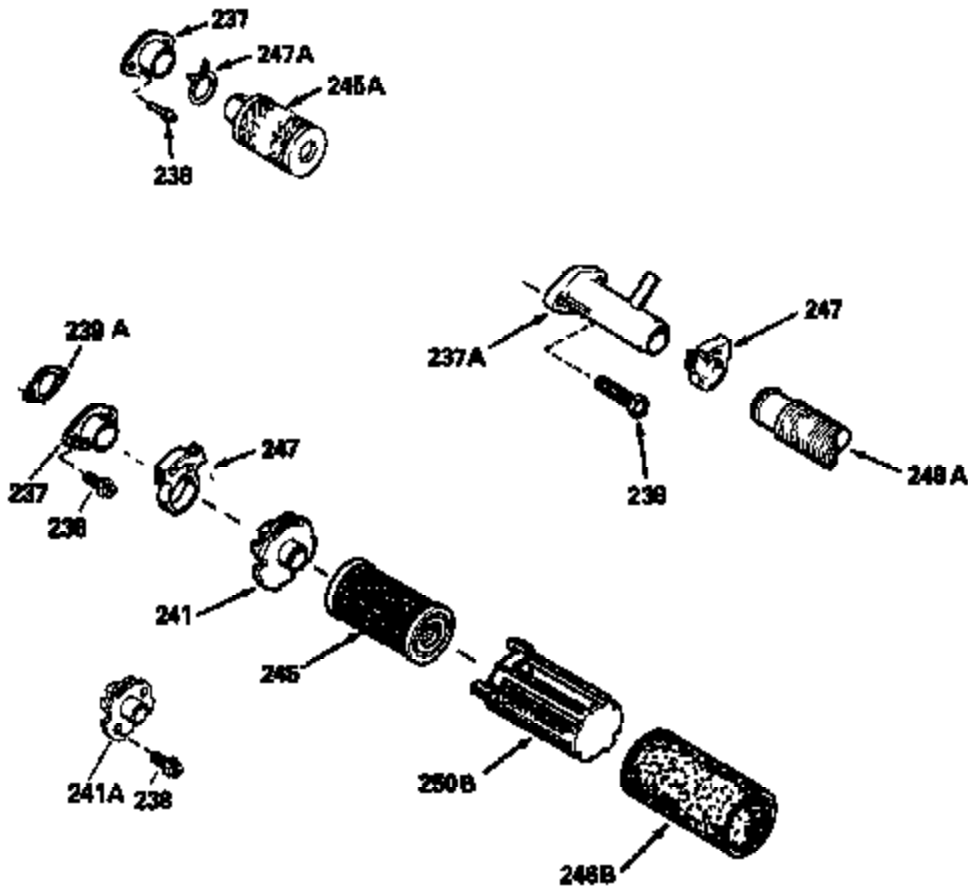

Ref #	Part Number	Qty	Description
19	31361		Spring, Extension
69	35261		* Gasket, Mounting flange
182	6201		Screw, 1/4-28 x 7/8"
185	31384A		Pipe, Intake (Incl. 224)
186	34337		Link, Governor spring
209	30200		Screw, 10-24 x 9/16"
223	650451		Screw, 1/4-20 x 1"
238	650806		Screw, 10-32 x 5/8"
246B	35435		Filter, Pre-Air (Use as required)