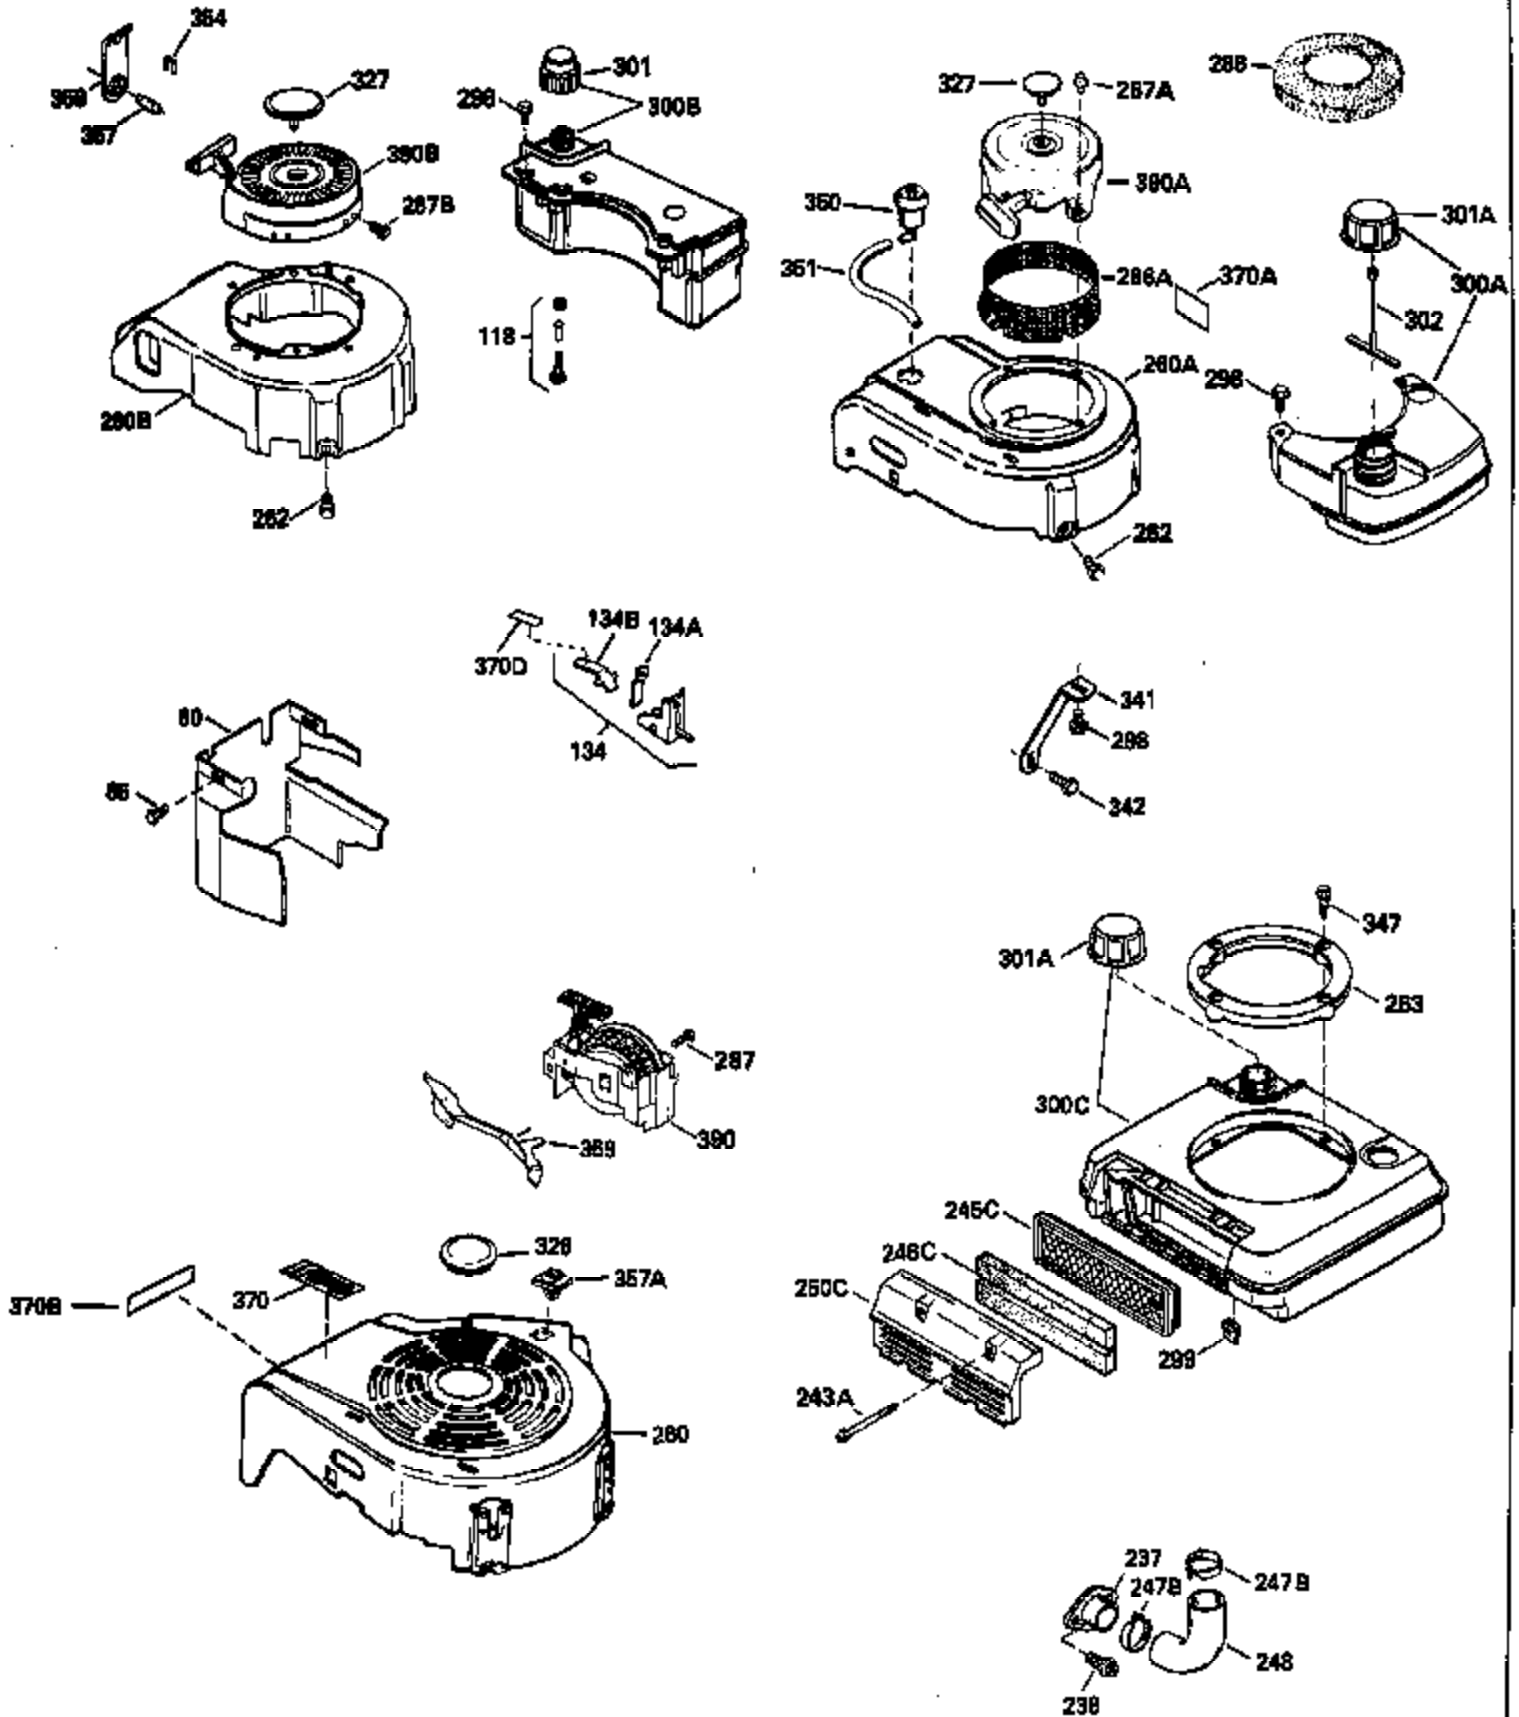

ILLUSTRATION SHOWS TYPICAL PARTS ONLY. ORDER BY PART NUMBER. PARTS NOT LISTED ARE SUPPLIED BY OEM.

Ref #	Part Number	Qty	Description
118	730194		Rope Guide Kit (Use as required with 34476 fuel tank)
238	650806		Screw, 10-32 x 5/8"
246C	35705		Filter, Pre-Air (Optional)
260	35127		Housing, Blower
262	650831		Screw, 1/4-20 x 15/32"
287	650802		Screw, 1/4-20 x 5/8"
287A	650735		Screw, 10-24 x 3/8" (Use as required)
287A			Pop Rivet, (3/16" Dia.)(Purchase locally)
298	28763		Screw, 10-32 x 35/64"
300B	34476		Fuel Tank (Incl. 292 & 301)
301	33032		Fuel Cap
326	34113		Plug, Screen
370A	34346		Decal, Instruction
370B	34363		Decal, Instruction
370	550223		Decal, Name
390	590531		Side Mount Rewind Starter (Refer to Division 5, Section C, page 32 or Fiche 8, Grid G-8 for breakdown)