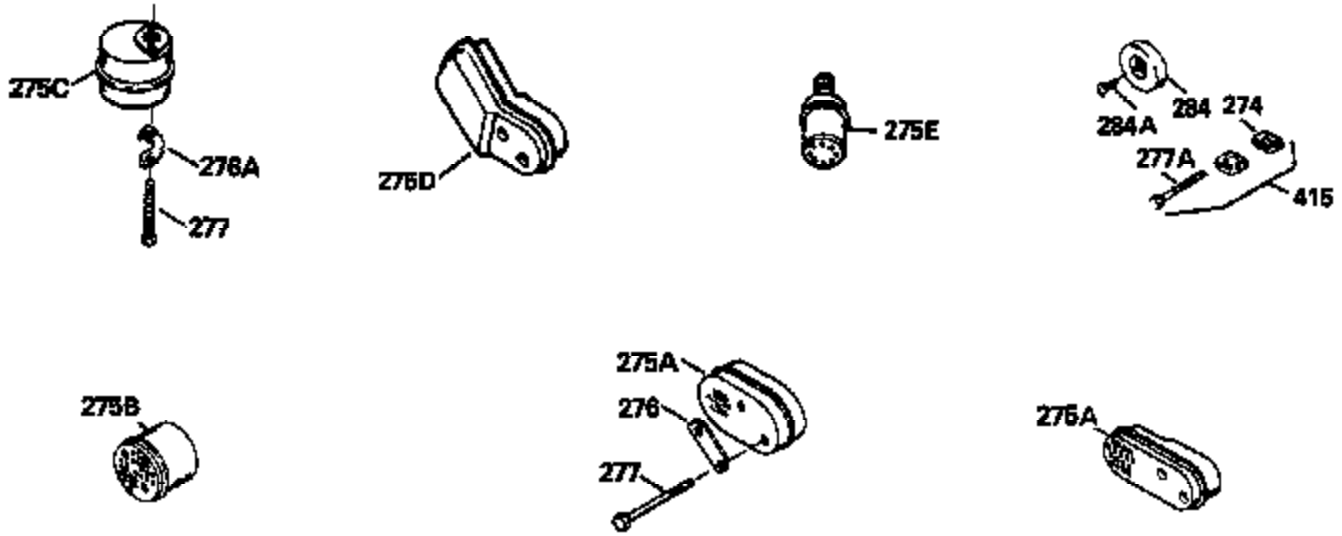

Ref #	Part Number	Qty	Description
210	27793		Clip, Conduit
211	28942		Screw, 10-32 x 3/8"
274	26754A		* Gasket, Exhaust (Use as required)
277A	30063		Screw, 1/4-20 x 1/2" (Use as required)
277	650795		Screw, 1/4-20 x 2-1/4"
370F	34387		Decal, Instruction (Optional)
415	730162		Muffler Adap.Kit(Incl.274,277A)(Use a s req.)
430	730574		Debris Screen Kit (Incl. 370F,431-433)(Opt.)
431	35596		Screen, Debris (Optional)
432	35597		Bracket, Debris screen (Optional)
433	650910		Screw, 8-32 x 1/4" (Optional)