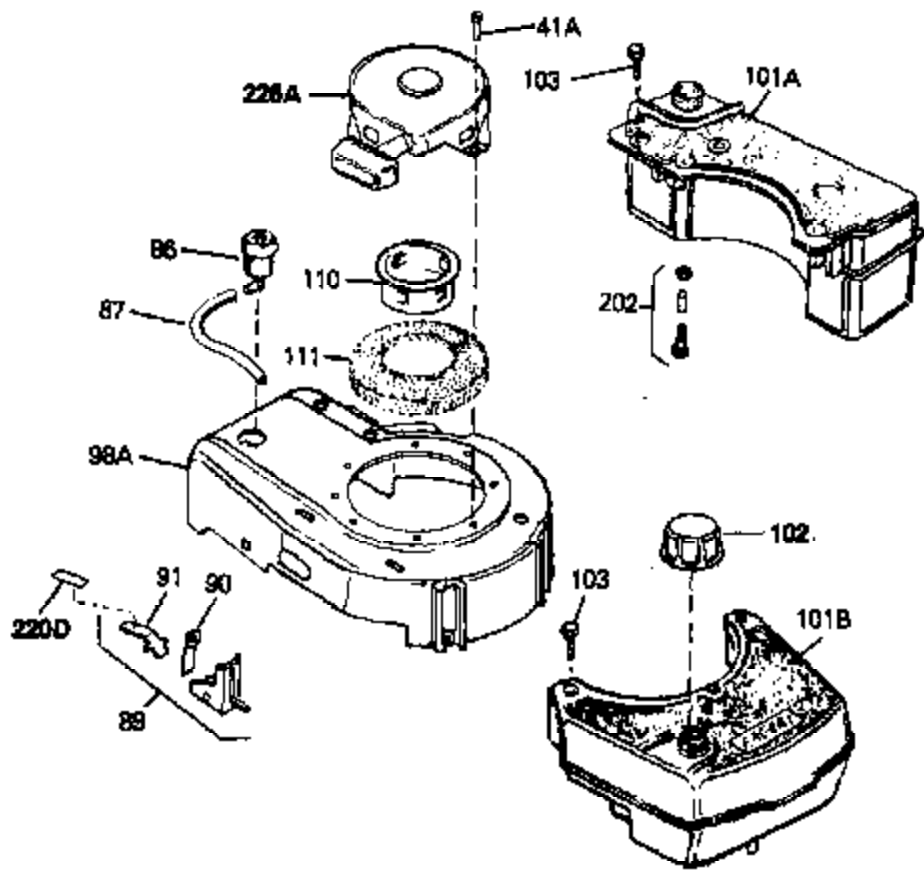

Ref #	Part Number	Qty	Description
69	650549	0	Screw
70	34337	0	Link, Governor spring
70A	34336	0	Link, Governor-to-throttle
71	31361	0	Spring, Governor
72	650774	0	Screw, Hex hd., 1/4-20 x 2-3/8
72	650795	0	Screw, Hex hd. cap, Sems, 1/4-20 x 2-5/16
72	650869	0	Screw, Hex hd., 1/4-20 x 2-3/4
72	792005	0	Screw, Hex hd., 1/4-20 x 2-1/2
73	27181B	0	Muffler
80	34432	0	Wire, Ground (Two female & one double male
81	26756	0	Gasket, Carburetor
82	29752	0	Nut
83	6201	0	Screw
92	28942	0	Screw
93	27793	0	Clip, Conduit
95	30200	0	Screw
96	33131A	0	Control Assy., Speed
97	610973	0	Terminal Assy.
99	650831	0	Screw, Hex washer hd. Powerlok thread,
100	30200	0	Screw
101	32170A	0	Tank Assy., Fuel (White Poly) (1 qt.)
102	33032	0	Cap, Fuel filler (Red Plastic) (Spurt
104	26460	0	Clamp, Fuel line
105	29774	0	Line, Fuel (Braided 8.25")
105	30705	0	Line, Fuel (Braided 16")
105	30962	0	Line, Fuel (Braided 32")
105	34357	0	Line, Fuel (Epichlorohydrin 6-3/4")
106	650815	0	Washer, Belleville
107	650816	0	Nut, Flywheel
121	34431	0	Lamination & Coil Assy.
121	730207	0	Magneto-to-Solid State Conversion Kit
136	650814	0	Screw, Hex hd. Sems, 10-24 x 1
137	611046A	0	Flywheel
147	27625	0	Plug, Oil filler
148	29673	0	Gasket, Filler plug
154	34340	0	Element, Air cleaner (Poly)
155	34341A	0	Cover, Air cleaner (Black)
156	34339	0	Body, Air cleaner
157	650806	0	Screw, Hex washer hd. shoulder, 10-32 x 5/8
162	34338	0	Gasket, Air cleaner
220	34346	0	Decal, Instruction
220B	34363	0	Decal, Instruction
223	631021	0	Inlet Needle, Seat & Clip Assy.
224	632046A	0	Carburetor
230	33238D	0	Gasket Set

Ref #	Part Number	Qty	Description
41A	0	0	Rivet, Pop (3/16" Dia.)
41A	650735	0	Screw
98A	34793	0	Housing, Blower (5.56 dia. starter mtg. bolt
102	33032	0	Cap, Fuel filler (Red Plastic) (Spurt
110	34449	0	Hub, Starter
111	590417	0	Screen, Starter cup
157	650806	0	Screw, Hex washer hd. shoulder, 10-32 x 5/8
202	730194	0	Rope Guide Kit
226A	590420	0	Starter, Rewind