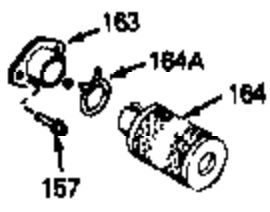

Ref #	Part Number	Qty	Description
69	650549	0	Screw
70	34337	0	Link, Governor spring
70A	34336	0	Link, Governor-to-throttle
71	31361	0	Spring, Governor
72	650774	0	Screw, Hex hd., 1/4-20 x 2-3/8
72	650795	0	Screw, Hex hd. cap, Sems, 1/4-20 x 2-5/16
72	650869	0	Screw, Hex hd., 1/4-20 x 2-3/4
72	792005	0	Screw, Hex hd., 1/4-20 x 2-1/2
73	27181B	0	Muffler
80	34432	0	Wire, Ground (Two female & one double male
81	26756	0	Gasket, Carburetor
82	29752	0	Nut
83	6201	0	Screw
92	28942	0	Screw
93	27793	0	Clip, Conduit
95	30200	0	Screw
96	33131A	0	Control Assy., Speed
97	610973	0	Terminal Assy.
99	650831	0	Screw, Hex washer hd. Powerlok thread,
100	30200	0	Screw
101	32170A	0	Tank Assy., Fuel (White Poly) (1 qt.)
102	33032	0	Cap, Fuel filler (Red Plastic) (Spurt
104	26460	0	Clamp, Fuel line
105	29774	0	Line, Fuel (Braided 8.25")
105	30705	0	Line, Fuel (Braided 16")
105	30962	0	Line, Fuel (Braided 32")
105	34357	0	Line, Fuel (Epichlorohydrin 6-3/4")
106	650815	0	Washer, Belleville
107	650816	0	Nut, Flywheel
121	34431	0	Lamination & Coil Assy.
121	730207	0	Magneto-to-Solid State Conversion Kit
136	650814	0	Screw, Hex hd. Sems, 10-24 x 1
137	611046A	0	Flywheel
147	27625	0	Plug, Oil filler
148	29673	0	Gasket, Filler plug
154	34340	0	Element, Air cleaner (Poly)
155	34341A	0	Cover, Air cleaner (Black)
156	34339	0	Body, Air cleaner
157	650806	0	Screw, Hex washer hd. shoulder, 10-32 x 5/8
162	34338	0	Gasket, Air cleaner
220	34346	0	Decal, Instruction
220B	34363	0	Decal, Instruction
223	631021	0	Inlet Needle, Seat & Clip Assy.
224	632046A	0	Carburetor
230	33238D	0	Gasket Set