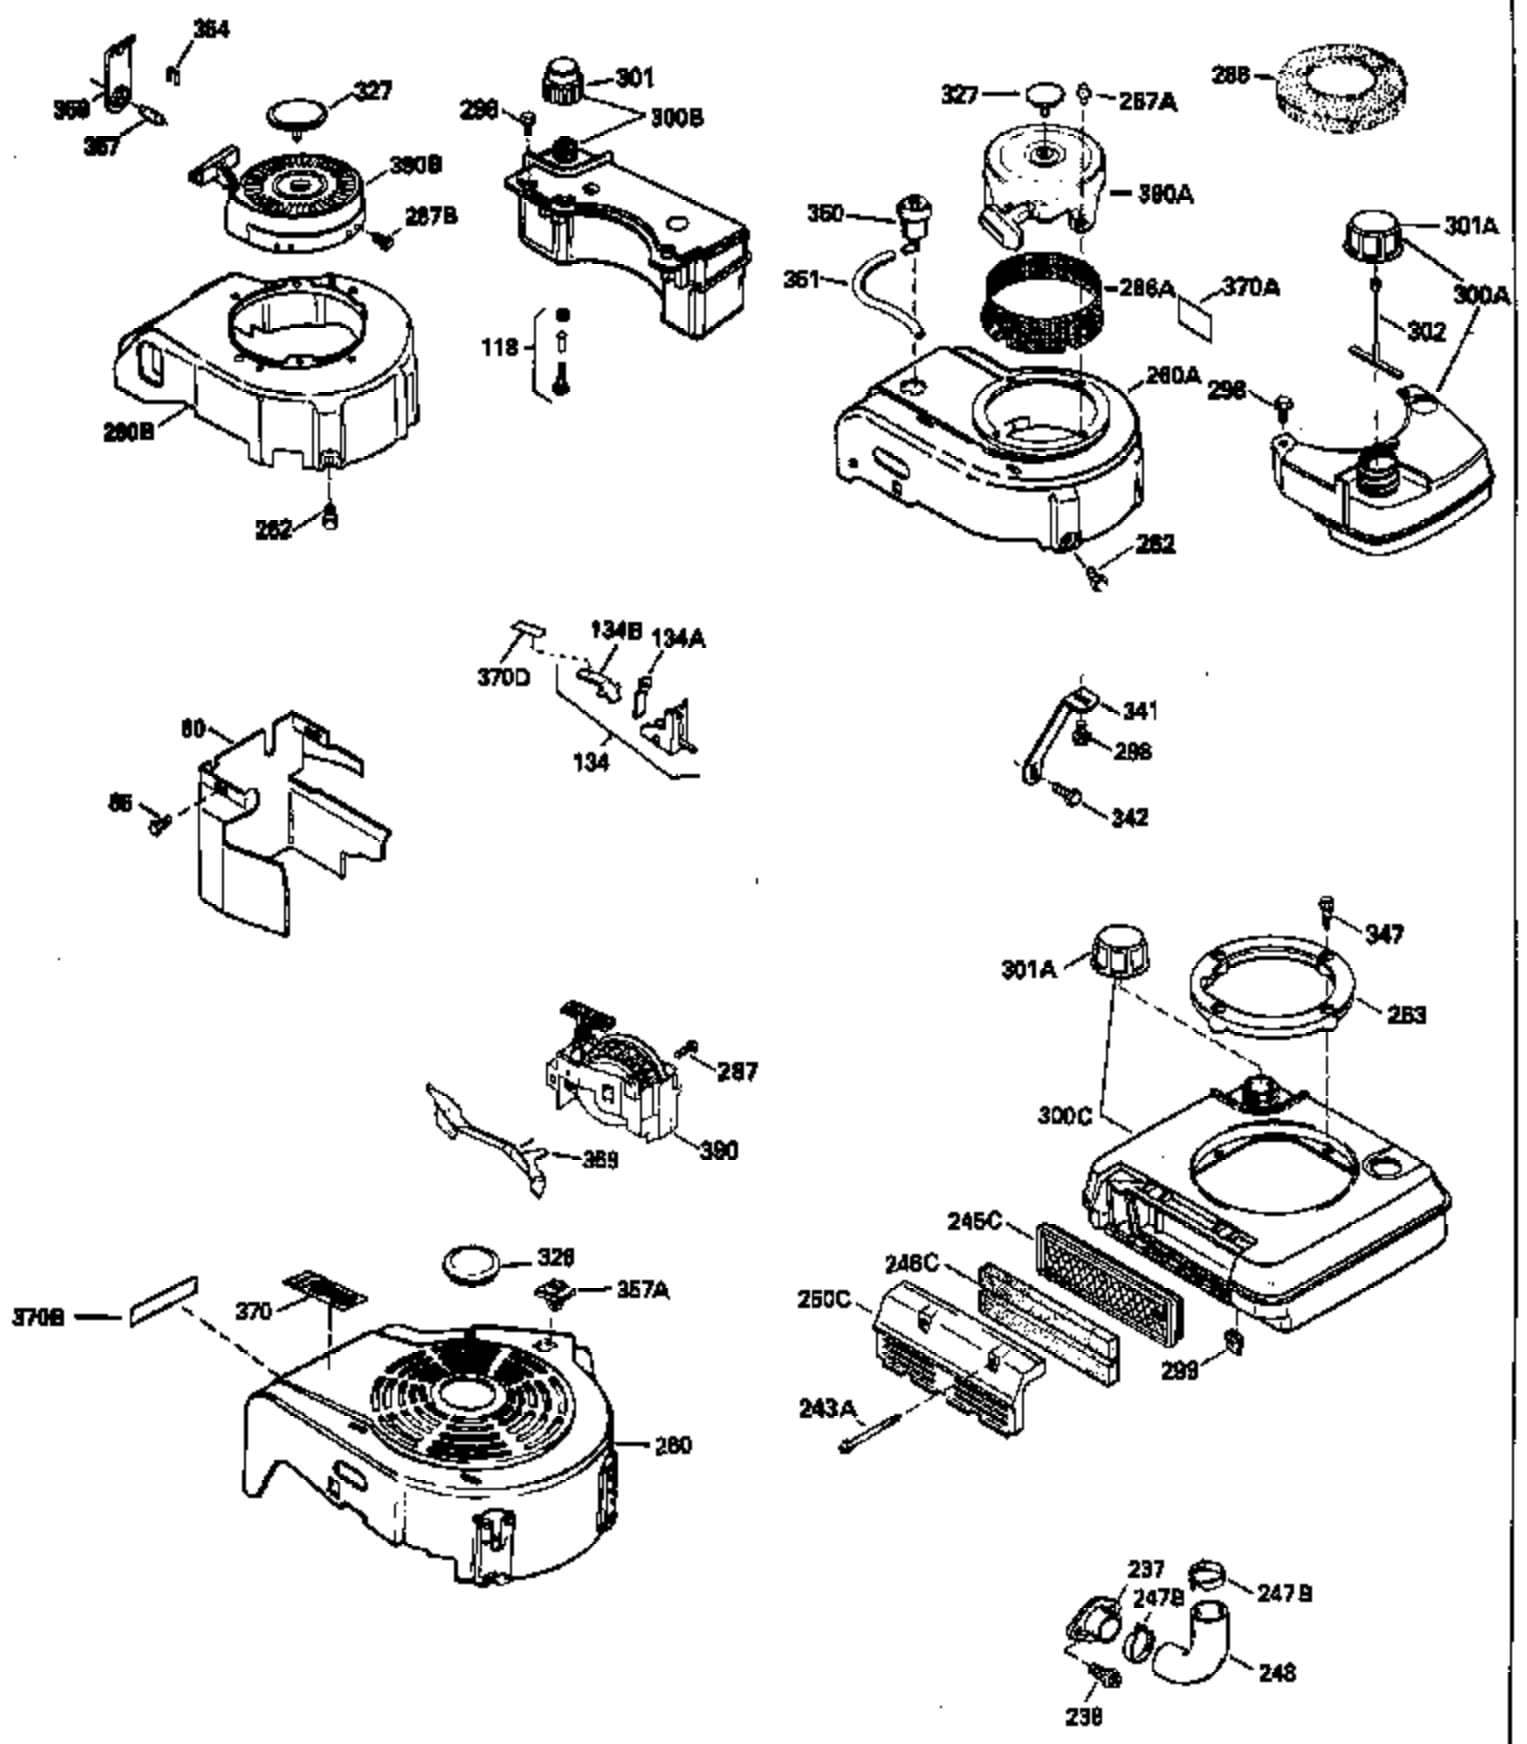

ILLUSTRATION SHOWS TYPICAL PARTS ONLY. ORDER BY PART NUMBER. PARTS NOT LISTED ARE SUPPLIED BY OEM.

Ref #	Part Number	Qty	Description
118	730194		Rope Guide Kit (Use as required with 34476 fuel tank)
238	650806		Screw, 10-32 x 5/8"
246C	35705		Filter, Pre-Air (Optional)
260A	34859		Housing, Blower
262	650831		Screw, 1/4-20 x 15/32"
286	35009		Screen, Starter cup
287A	650735		Screw, 10-24 x 3/8" (Use as required)
287A			Pop Rivet, (3/16" Dia.)(Purchase locally)
301	33032		Fuel Cap
370A	34416		Decal, Instruction
390A	590420A		Rewind Starter (Refer to Division 5, Section C, page 25 or Fiche 8, Grid G-7 for breakdown)