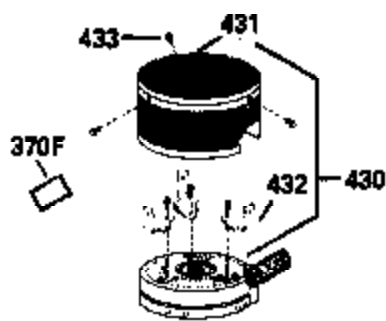

Ref #	Part Number	Qty	Description
210	27793		Clip, Conduit
211	28942		Screw, 10-32 x 3/8"
274	26754A		* Gasket, Exhaust (Use as required)
277A	30063		Screw, 1/4-20 x 1/2" (Use as required)
277	650795		Screw, 1/4-20 x 2-1/4"
370F	34387		Decal, Instruction (Optional)
415	730162		Muffler Adap.Kit(Incl.274,277A)(Use a s req.)
430	730574		Debris Screen Kit (Incl. 370F,431-433)(Opt.)
431	35596		Screen, Debris (Optional)
432	35597		Bracket, Debris screen (Optional)
433	650910		Screw, 8-32 x 1/4" (Optional)