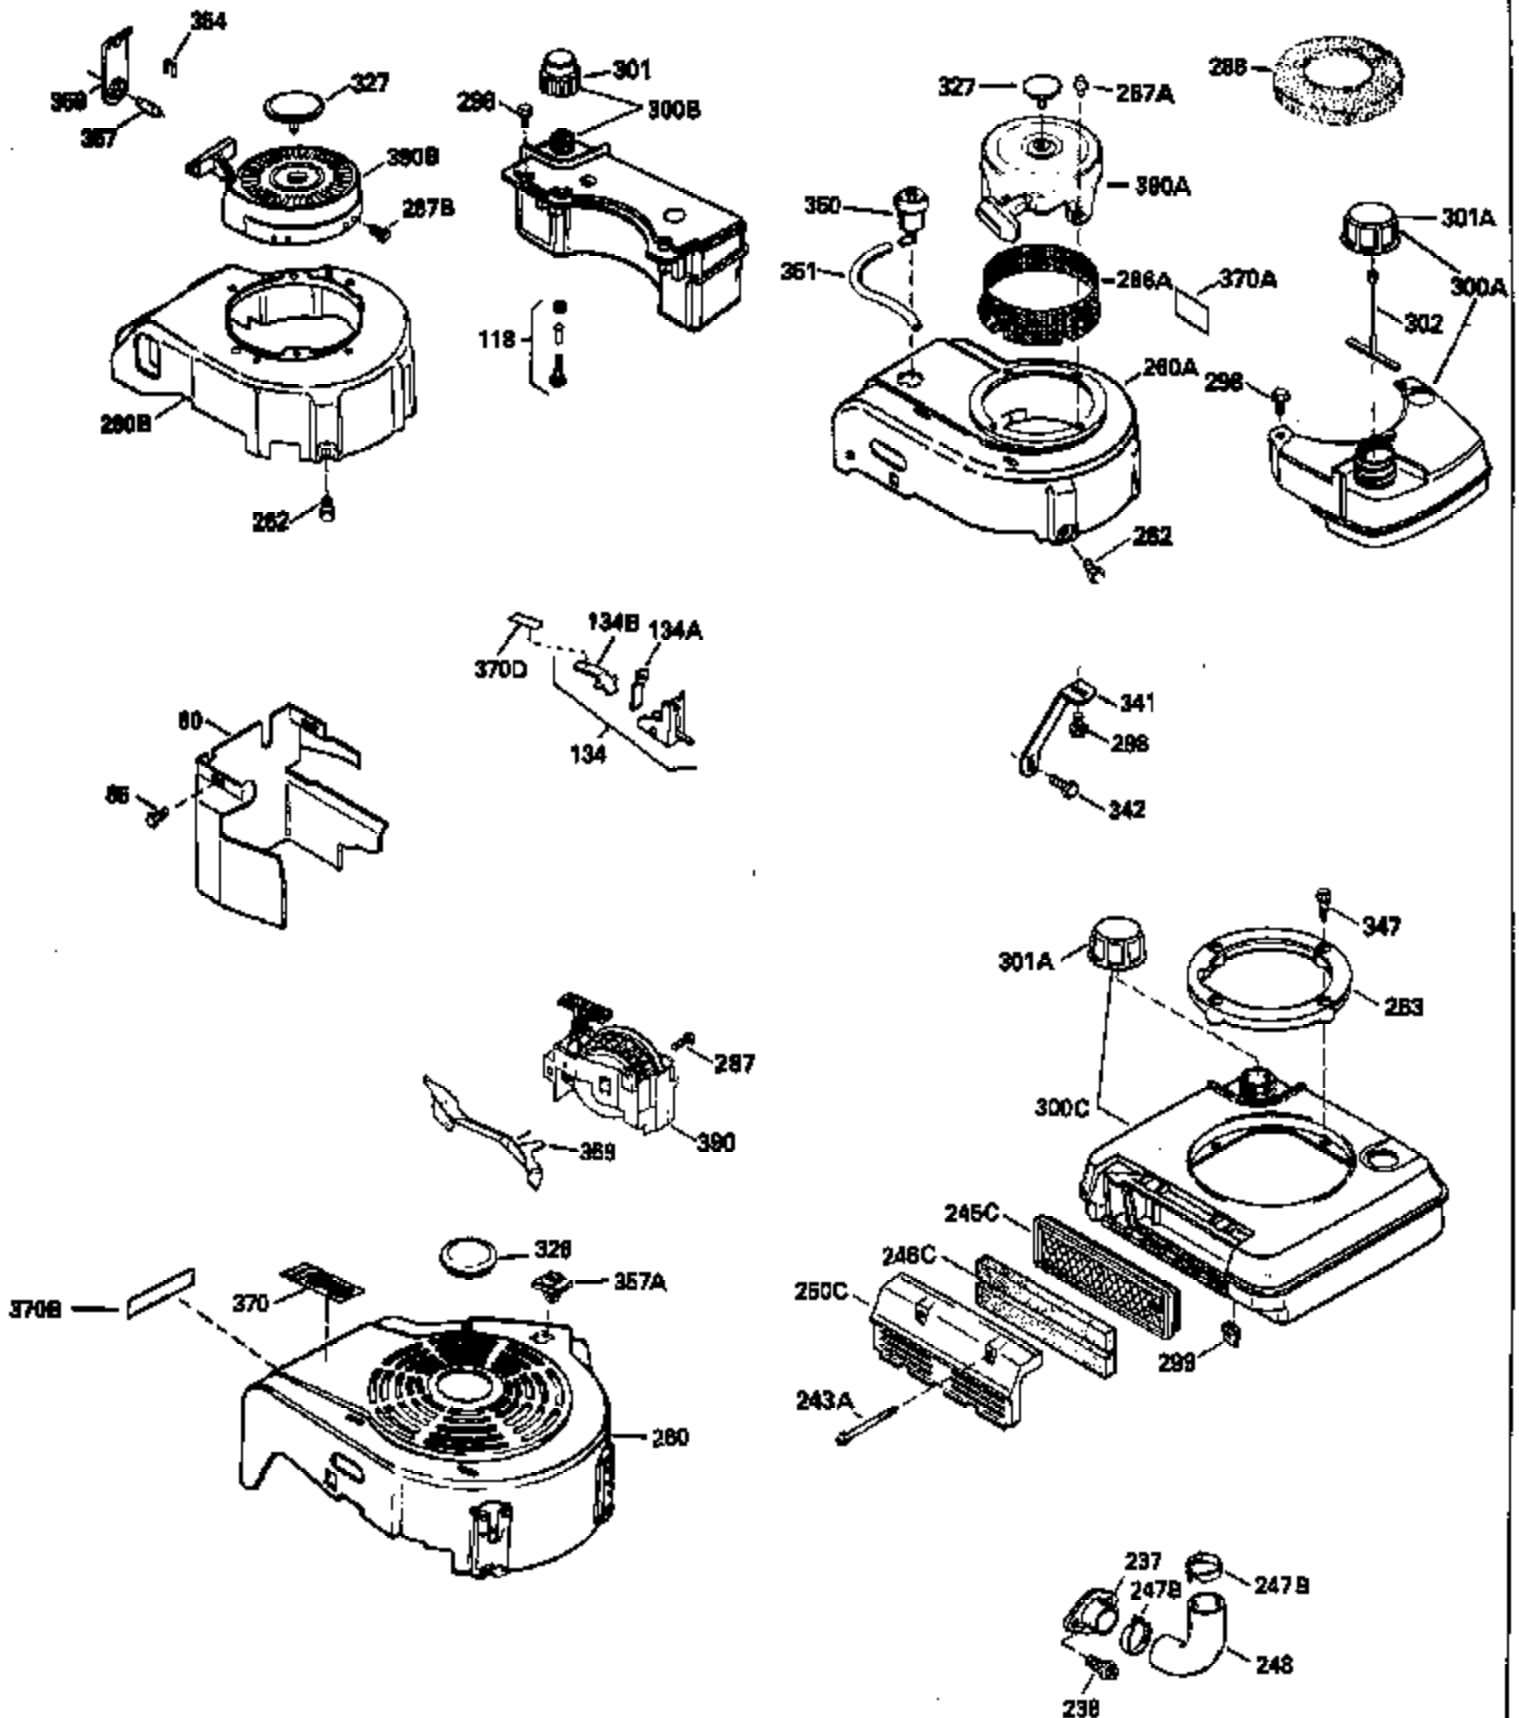

ILLUSTRATION SHOWS TYPICAL PARTS ONLY. ORDER BY PART NUMBER. PARTS NOT LISTED ARE SUPPLIED BY OEM.

Ref #	Part Number	Qty	Description
118	730194		Rope Guide Kit (Use as required with 34476 fuel tank)
134	34657		Spark Plug Stop Lever (Incl. 134A & 1 34B)
134A	34438		Spring, Stop switch
134B	34439		Clip, Stop switch
238	650806		Screw, 10-32 x 5/8"
246C	35705		Filter, Pre-Air (Optional)
260	34345		Housing, Blower
262	650831		Screw, 1/4-20 x 15/32"
287A	650735		Screw, 10-24 x 3/8" (Use as required)
287A			Pop Rivet, (3/16" Dia.)(Purchase locally)
287	650802		Screw, 1/4-20 x 5/8"
301	33032		Fuel Cap
326	34113		Plug, Screen
370D	34407		Decal, Stop control
370A	34416		Decal, Instruction
370B	34363		Decal, Instruction
390	590531		Side Mount Rewind Starter (Refer to Division 5, Section C, page 32 or Fiche 8, Grid G-8 for breakdown)