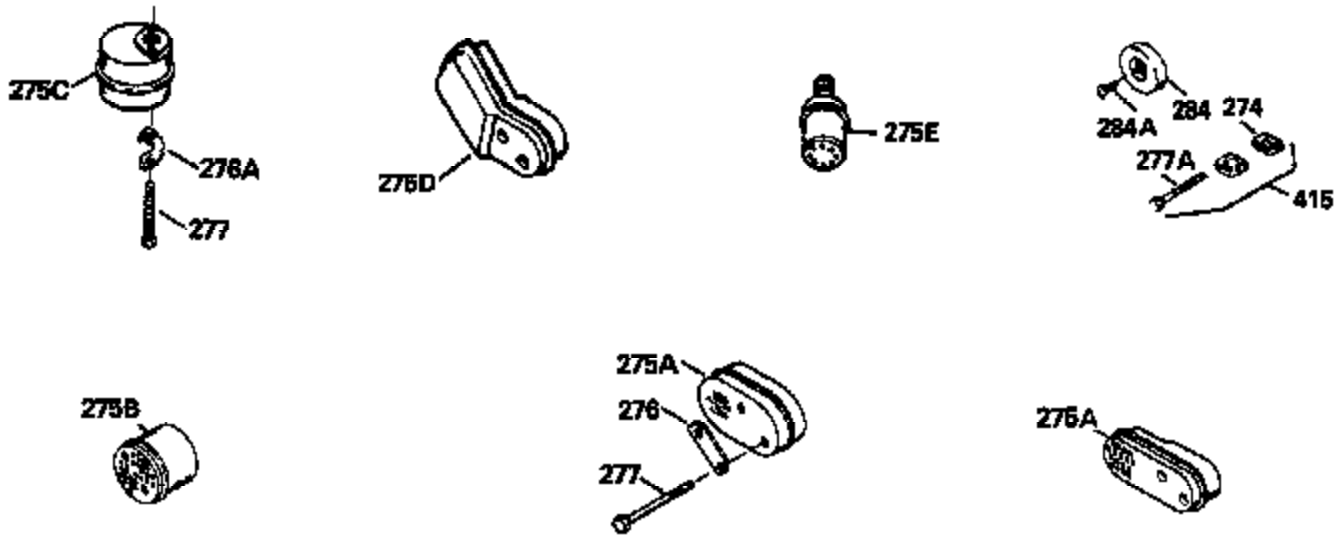

Ref #	Part Number	Qty	Description
274	26754A		* Gasket, Exhaust (Use as required)
275D	34760		Muffler
276	33753		Plate, Lock
277A	30063		Screw, 1/4-20 x 1/2" (Use as required)
277	650774		Screw, 1/4-20 x 2-3/8"
370F	34387		Decal, Instruction (Optional)
415	730162		Muffler Adap.Kit(Incl.274,277A)(Use a s req.)
430	730574		Debris Screen Kit (Incl. 370F,431-433)(Opt.)
431	35596		Screen, Debris (Optional)
432	35597		Bracket, Debris screen (Optional)
433	650910		Screw, 8-32 x 1/4" (Optional)