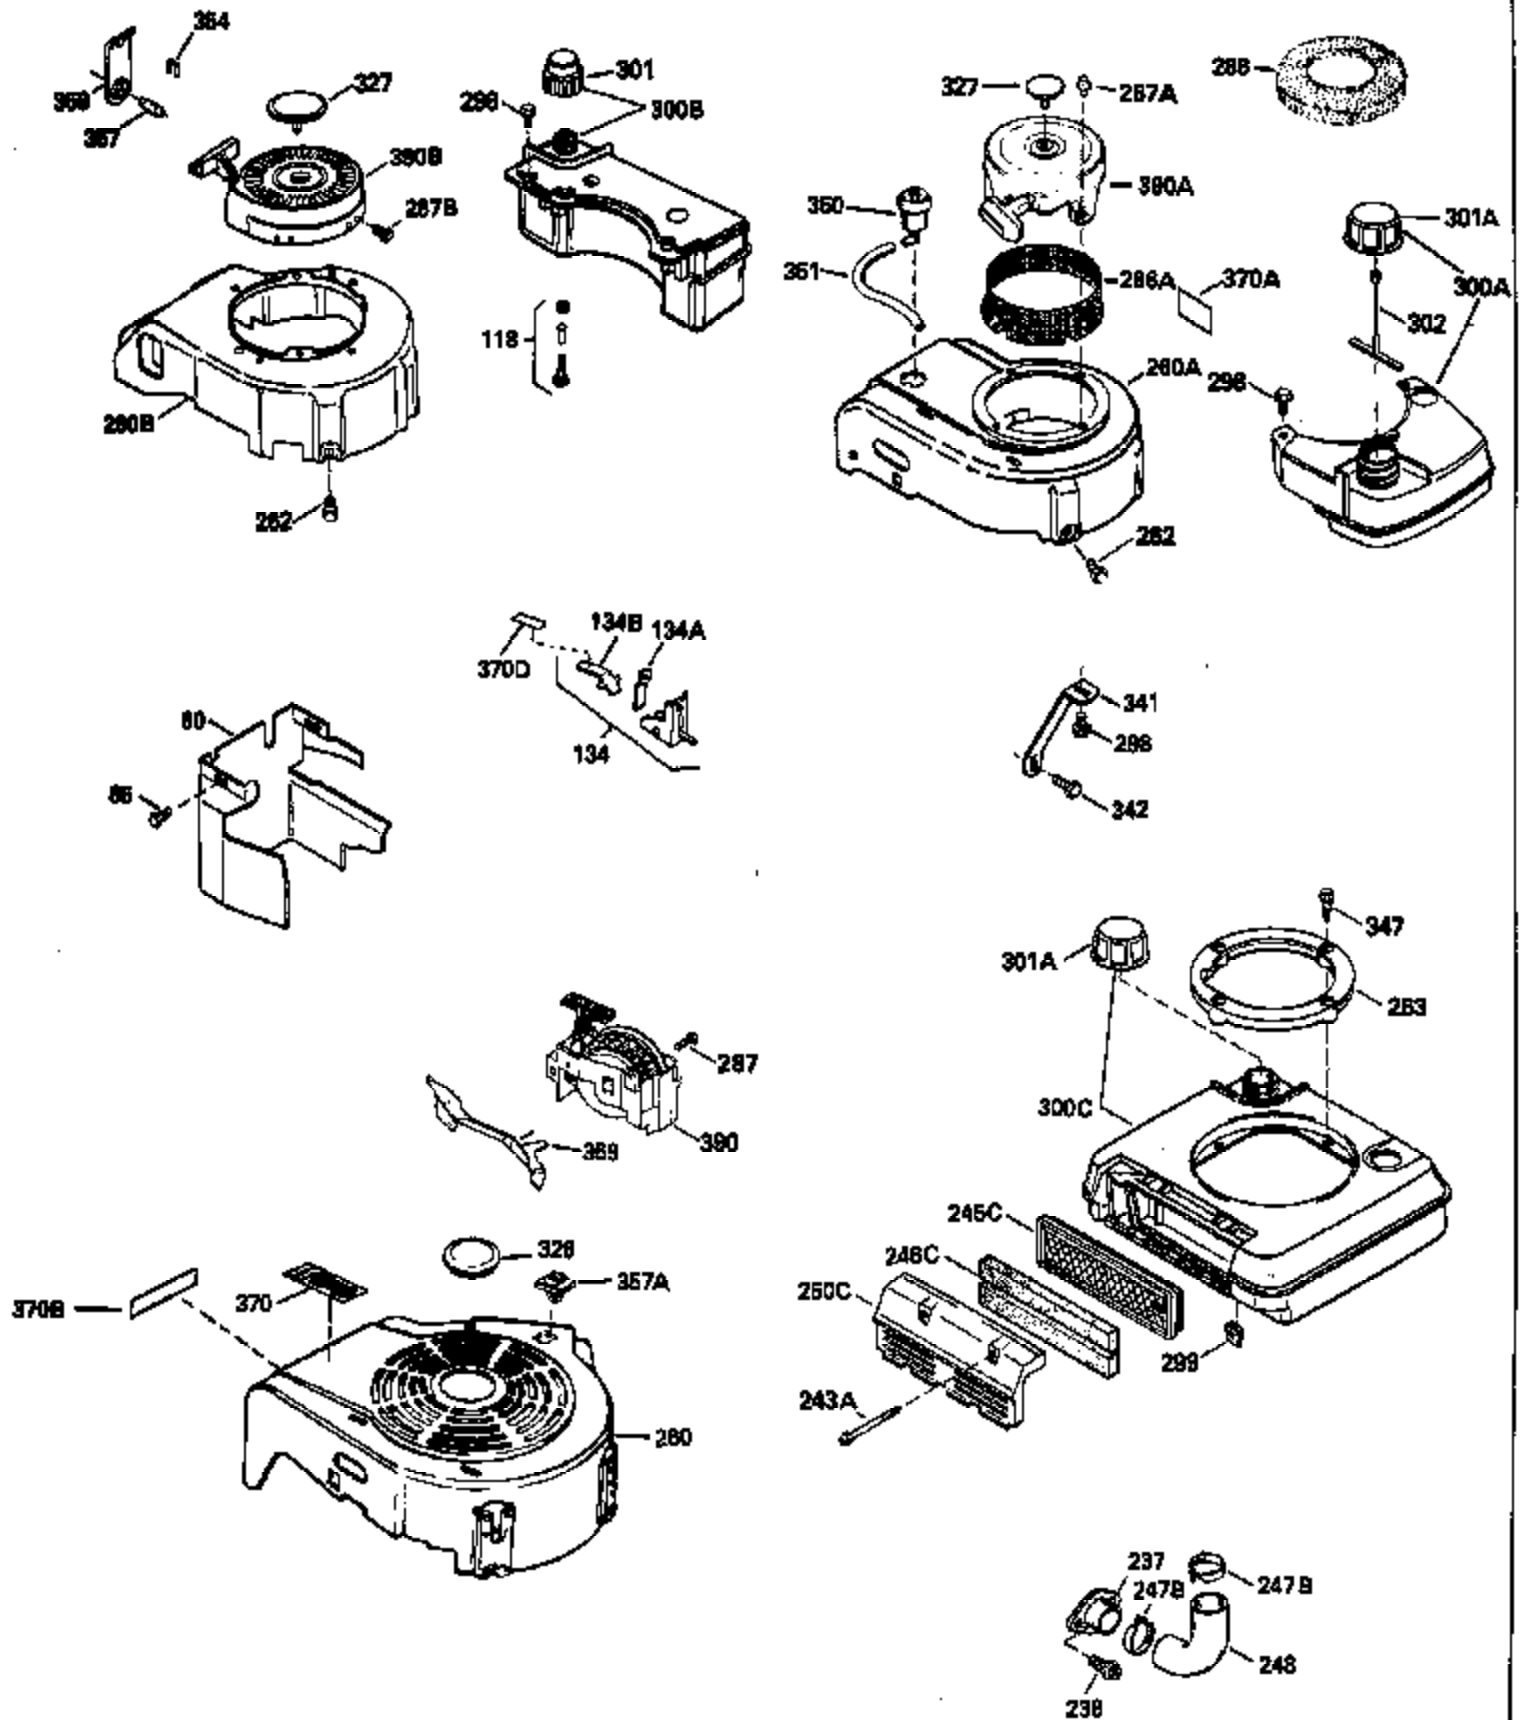

ILLUSTRATION SHOWS TYPICAL PARTS ONLY. ORDER BY PART NUMBER. PARTS NOT LISTED ARE SUPPLIED BY OEM.

Ref #	Part Number	Qty	Description
118	730194		Rope Guide Kit (Use as required with 34476 fuel tank)
238	650806		Screw, 10-32 x 5/8"
246C	35705		Filter, Pre-Air (Optional)
260A	34793		Housing, Blower
262	650831		Screw, 1/4-20 x 15/32"
286	590417		Screen, Starter cup
287A	650735		Screw, 10-24 x 3/8" (Use as required)
287A			Pop Rivet, (3/16" Dia.)(Purchase locally)
301	33032		Fuel Cap
370A	34346		Decal, Instruction
390A	590420		Rewind Starter (Refer to Division 5, Section C, page 25 or Fiche 8, Grid G-7 for breakdown)