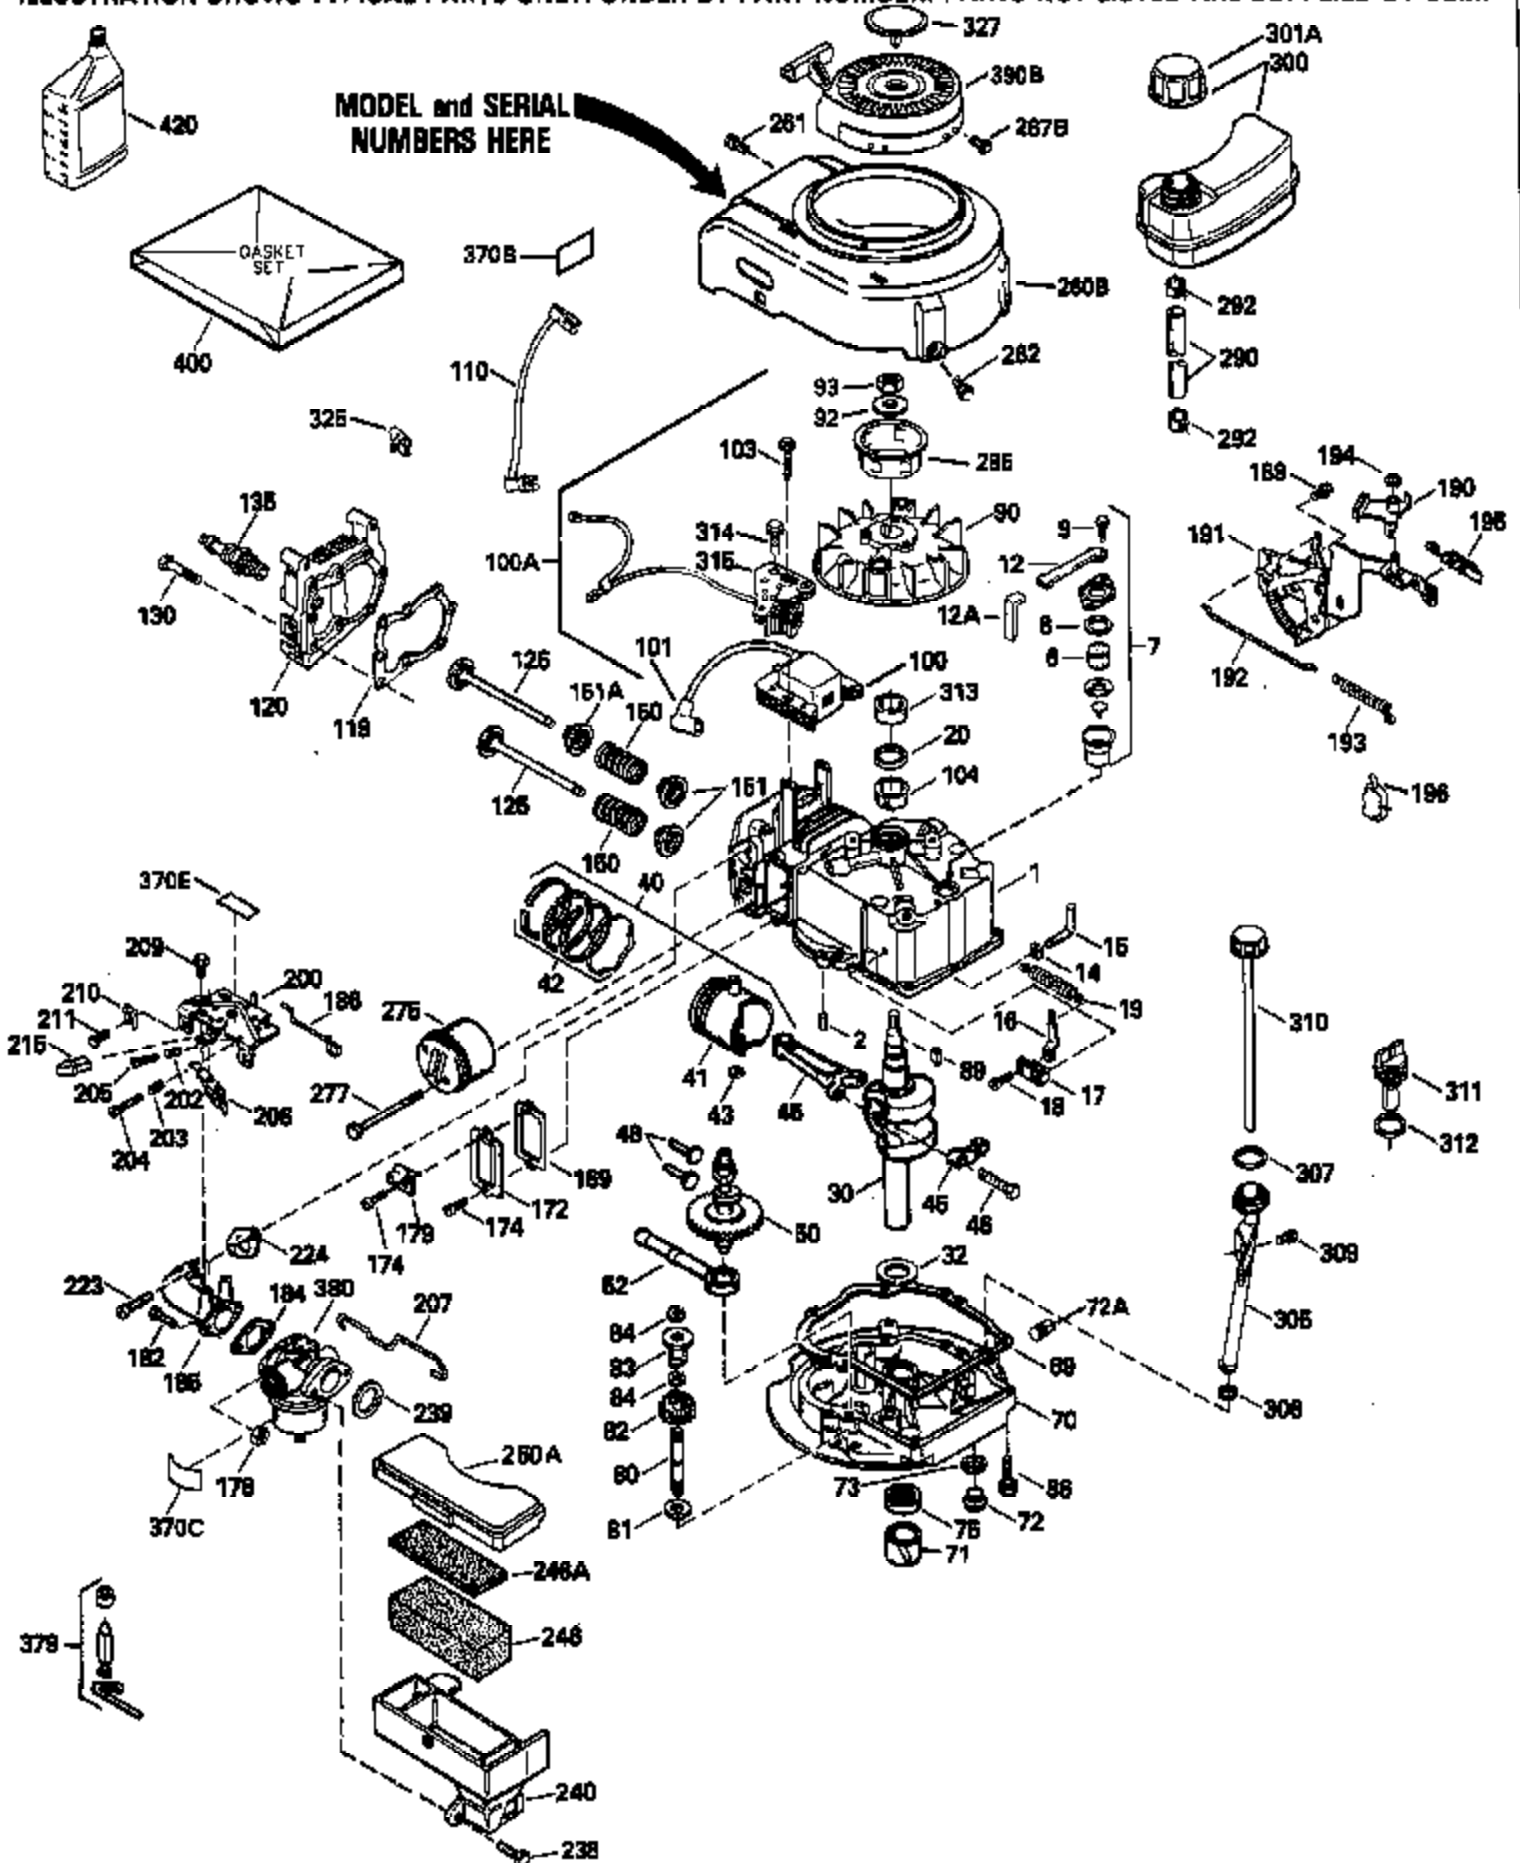

ILLUSTRATION SHOWS TYPICAL PARTS ONLY. ORDER BY PART NUMBER. PARTS NOT LISTED ARE SUPPLIED BY OEM.

Ref #	Part Number	Qty	Description
1	34975		Cylinder Ass'y. (Incl. 2, 8, 9 & 20) (2-1/2")
2	26727		Pin, Dowel
6	33734		Element, Breather
7	34214A		Breather Ass'y. (Incl. 6, 8, 9, 12 & 12A)
8	33735		* Gasket, Breather
9	30200		Screw, 10-24 x 9/16"
12	33886		Tube, Breather
14	28277		Washer
15	31513		Rod, Governor
16	31383A		Lever, Governor
17	31335		Clamp, Governor lever
18	650548		Screw, 8-32 x 5/16"
19	31361		Spring, Extension
20	32600		Seal, Oil
30	34759A		Crankshaft Ass'y.
40	34514		Piston, Pin & Ring Set (Std.) (2-1/2" Bore)
40	34515		Piston, Pin & Ring Set (.010" OS)
40	34516		Piston, Pin & Ring Set (.020" OS)
41	32538B		Piston & Pin Ass'y. (Incl. 43)(Std.)(2-1/2")
41	32548B		Piston & Pin Ass'y. (Incl. 43) (.010" OS)
41	32549B		Piston & Pin Ass'y. (Incl. 43) (.020" OS)
42	28986		Ring Set (Std.) (2-1/2" Bore)
42	28987		Ring Set (.010" OS)
42	28988		Ring Set (.020" OS)
43	20381		Ring, Piston pin retaining
45	30963B		Rod Assy., Connecting (Incl. 46)
46	32610A		Bolt, Connecting rod
48	27241		Lifter, Valve
50	33639		Camshaft
52	29914		Oil Pump Assy.
69	35261		* Gasket, Mounting flange
72	30572		Plug, Oil drain (Incl. 73)
73	28833		* Drain Plug Gasket (Not req. W/plastic plug)
75	26208		Seal, Oil
80	30574		Shaft, Governor
81	30590A		Washer, Flat
82	30591		Gear Assy., Governor (Incl. 81)
83	30588A		Spool, Governor
84	29193		Ring, Retaining
86	650488		Screw, 1/4-20 x 1-1/4"
89	610995		Flywheel Key
90	611046A		Flywheel
92	650815		Washer, Belleville
93	650816		Nut, Flywheel
100	34431		Solid State Ignition NOTE: Specs with this ignition system can still service individual components (points, condenser, etc.)See Div. 3, Sec. A, page TVS75 & TVS90 4,Reference numbers 122 thru 134. (This coil has been superseded to 730207 solid state conversion kit)
100	730207		Magneto-to-Solid State Conversion Kit (Includes solid state module, solid state flywheel key, and instructions.)(Use as required on external ignition engines only.)
103	650814		Screw, Torx T-15, 10-24 x 1"
110	34432		Ground Wire
119	29953C		* Gasket, Cylinder head
120	34335		Head, Cylinder
125	29313C		Exhaust Valve (Std.) (Incl. 151)