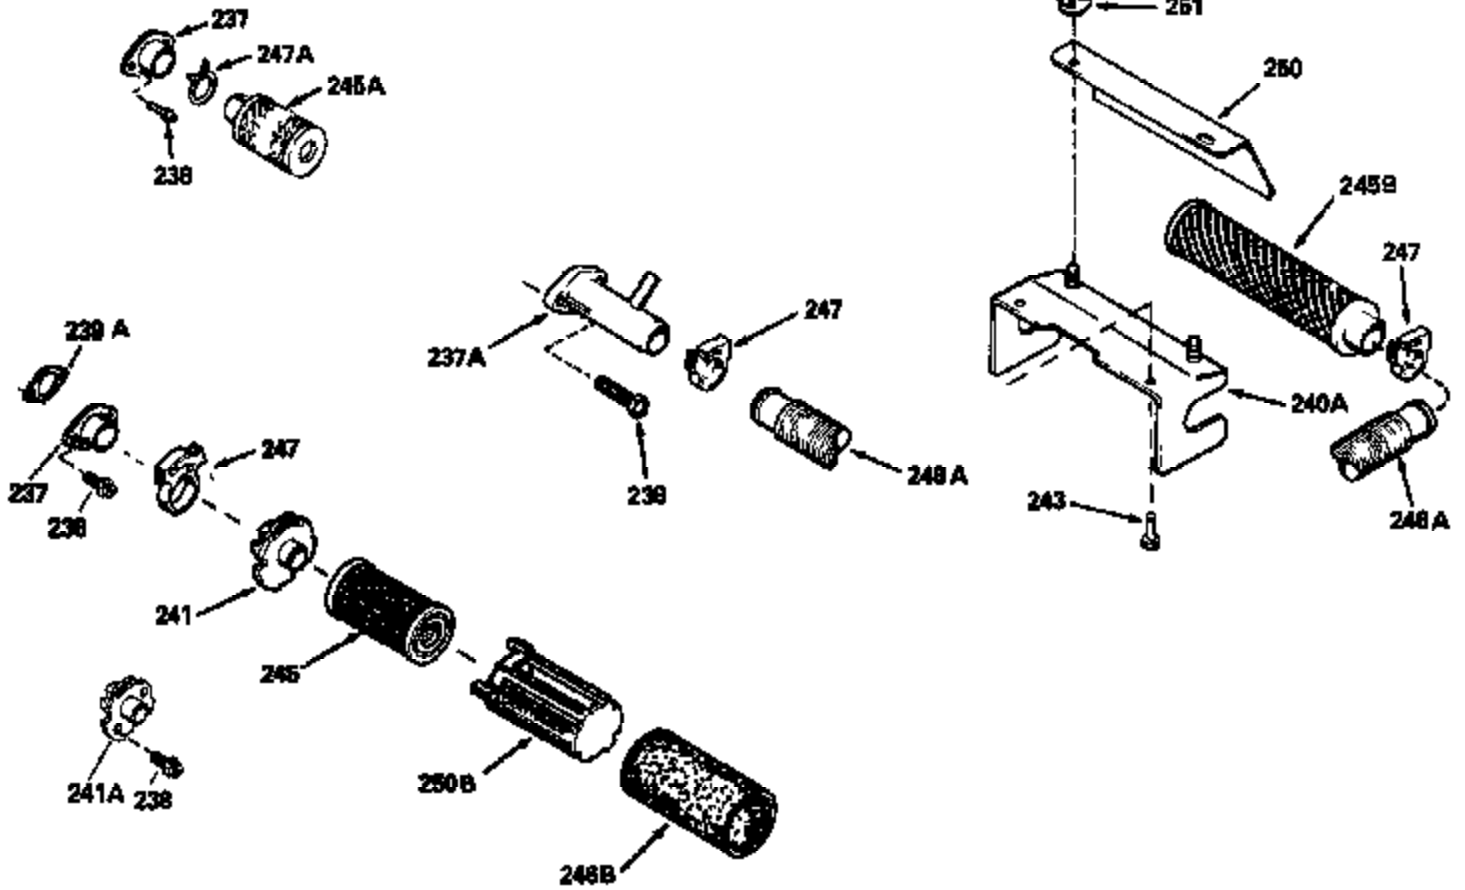

Ref #	Part Number	Qty	Description
19	31361		Spring, Extension
53	31745		Tang, Washer
54	31747		Washer, Flat
55A	34647		Shaft, P.T.O.
56	31746		Left Hand Worm Gear
57	33537		Ring, Retaining
58	31744		Seal, Oil
69	35261		* Gasket, Mounting flange
70A	33653A		Flange Ass'y. (Incl.58, 72, 72A, 73, 75 & 80)
87	650492		Screw, 1/4-20 x 2-1/4"
182	6201		Screw, 1/4-28 x 7/8"
185	31384A		Pipe, Intake (Incl. 224)
186	34337		Link, Governor spring
209	30200		Screw, 10-24 x 9/16"
223	650451		Screw, 1/4-20 x 1"
238	650806		Screw, 10-32 x 5/8"
246B	35435		Filter, Pre-Air (Use as required)