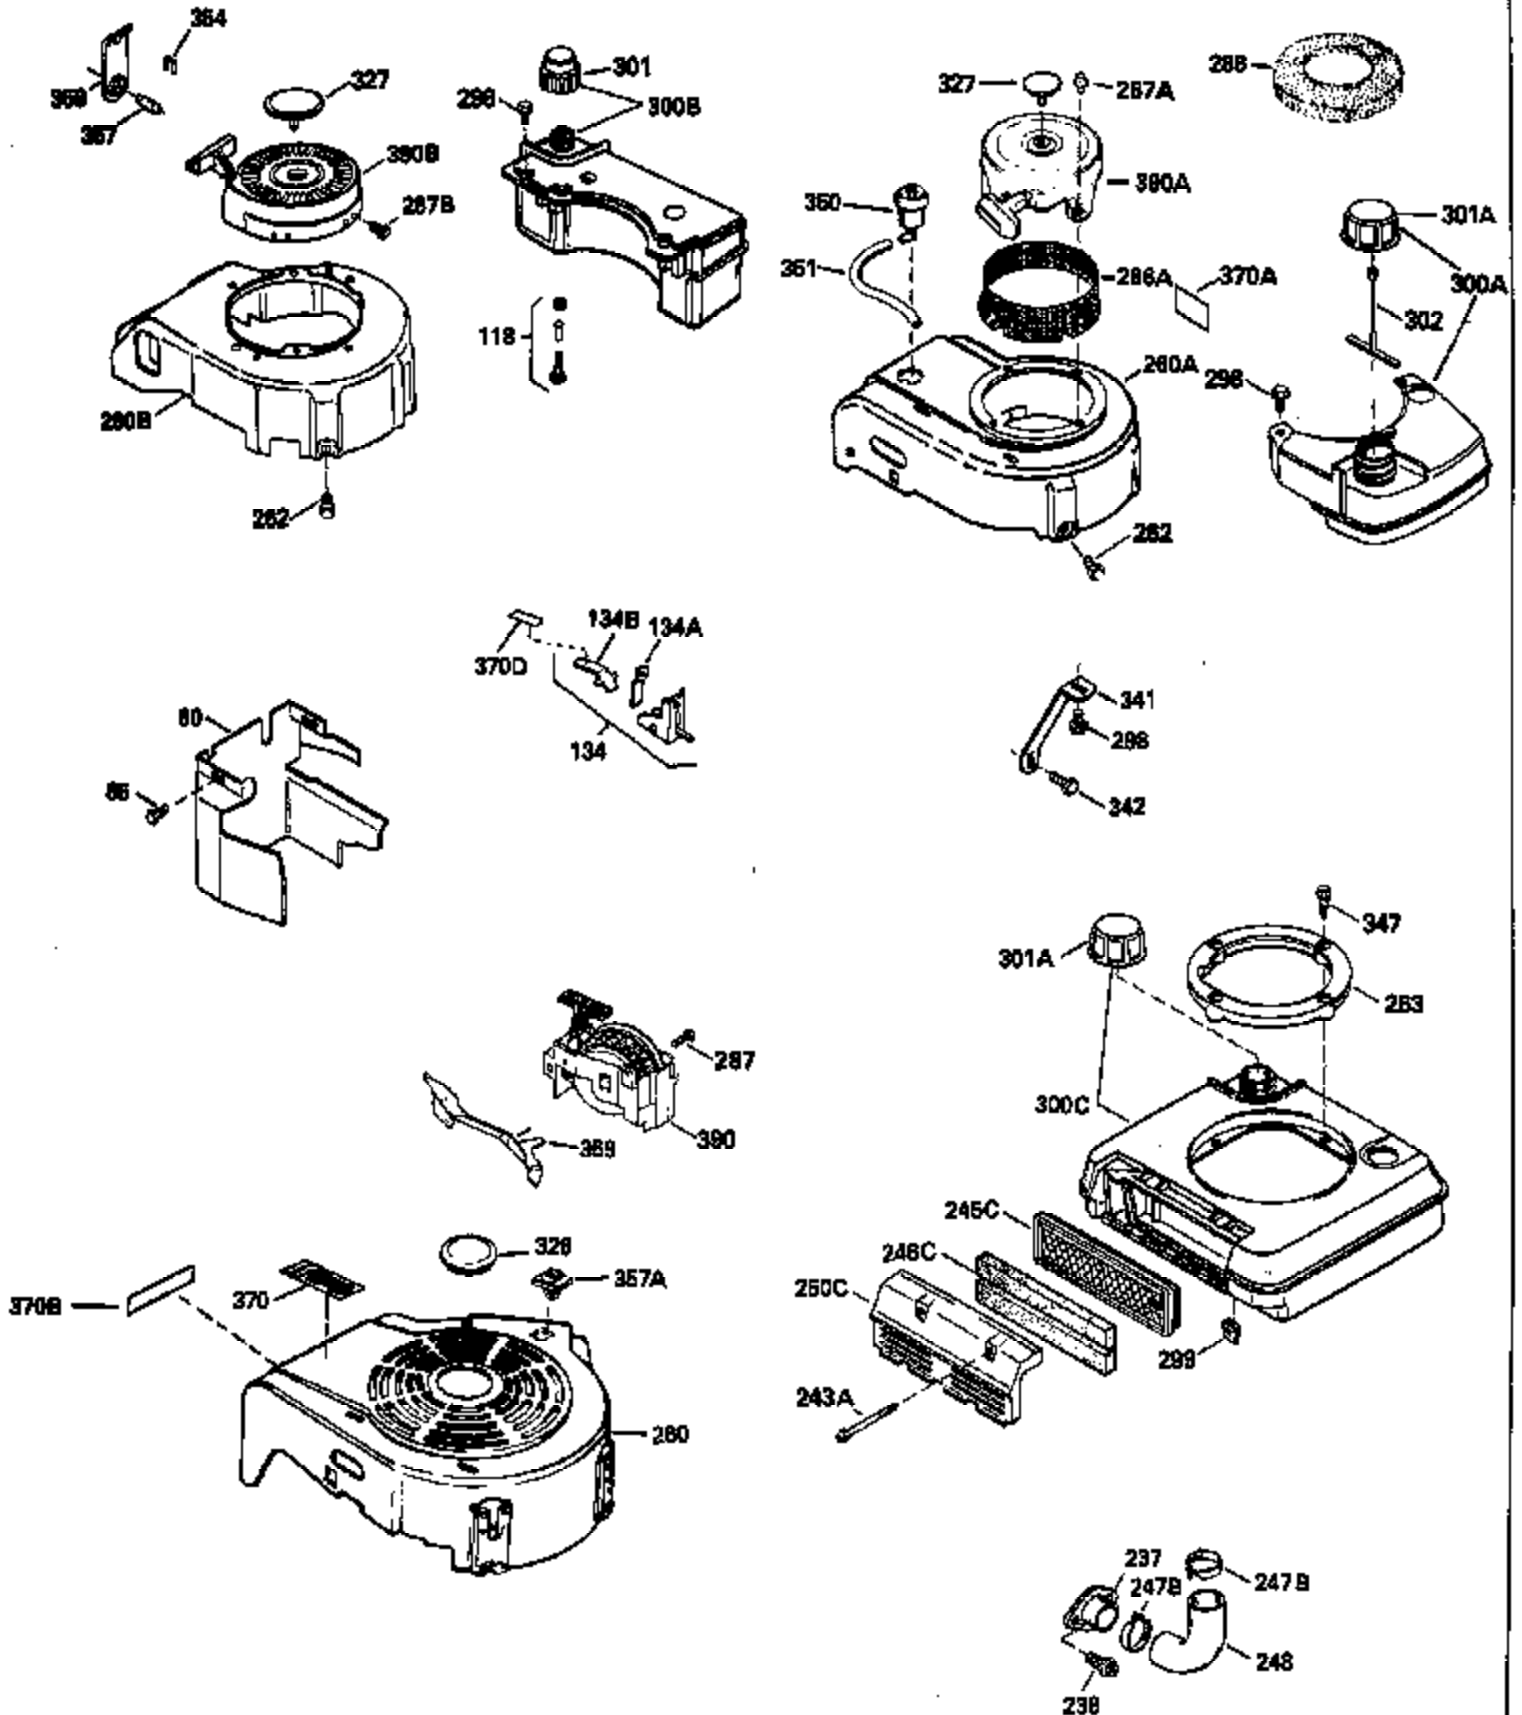

ILLUSTRATION SHOWS TYPICAL PARTS ONLY. ORDER BY PART NUMBER. PARTS NOT LISTED ARE SUPPLIED BY OEM.

Ref #	Part Number	Qty	Description
118	730194		Rope Guide Kit (Use as required with 34476 fuel tank)
238	650806		Screw, 10-32 x 5/8"
246C	35705		Filter, Pre-Air (Optional)
260A	34859		Housing, Blower
262	650831		Screw, 1/4-20 x 15/32"
286	35009		Screen, Starter cup
287A	650735		Screw, 10-24 x 3/8" (Use as required)
287A			Pop Rivet, (3/16" Dia.)(Purchase locally)
301	33032		Fuel Cap
370A	34346		Decal, Instruction
390A	590420		Rewind Starter (Refer to Division 5, Section C, page 25 or Fiche 8, Grid G-7 for breakdown)