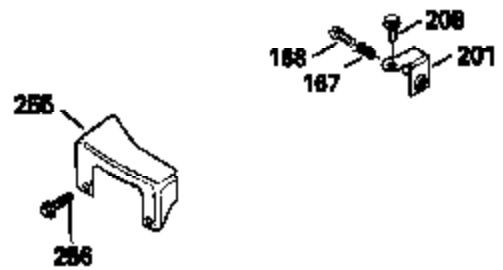

Ref #	Part Number	Qty	Description
19	31361		Spring, Extension
53	31745		Tang, Washer
54	31747		Washer, Flat
55A	34647		Shaft, P.T.O.
56	31746		Left Hand Worm Gear
57	33537		Ring, Retaining
58	31744		Seal, Oil
69	35261		* Gasket, Mounting flange
70A	33653A		Flange Ass'y. (Incl.58, 72, 72A, 73, 75 & 80)
87	650492		Screw, 1/4-20 x 2-1/4"
182	6201		Screw, 1/4-28 x 7/8"
185	31384A		Pipe, Intake (Incl. 224)
186	34337		Link, Governor spring
209	30200		Screw, 10-24 x 9/16"
223	650451		Screw, 1/4-20 x 1"
238	650806		Screw, 10-32 x 5/8"
246B	35435		Filter, Pre-Air (Use as required)