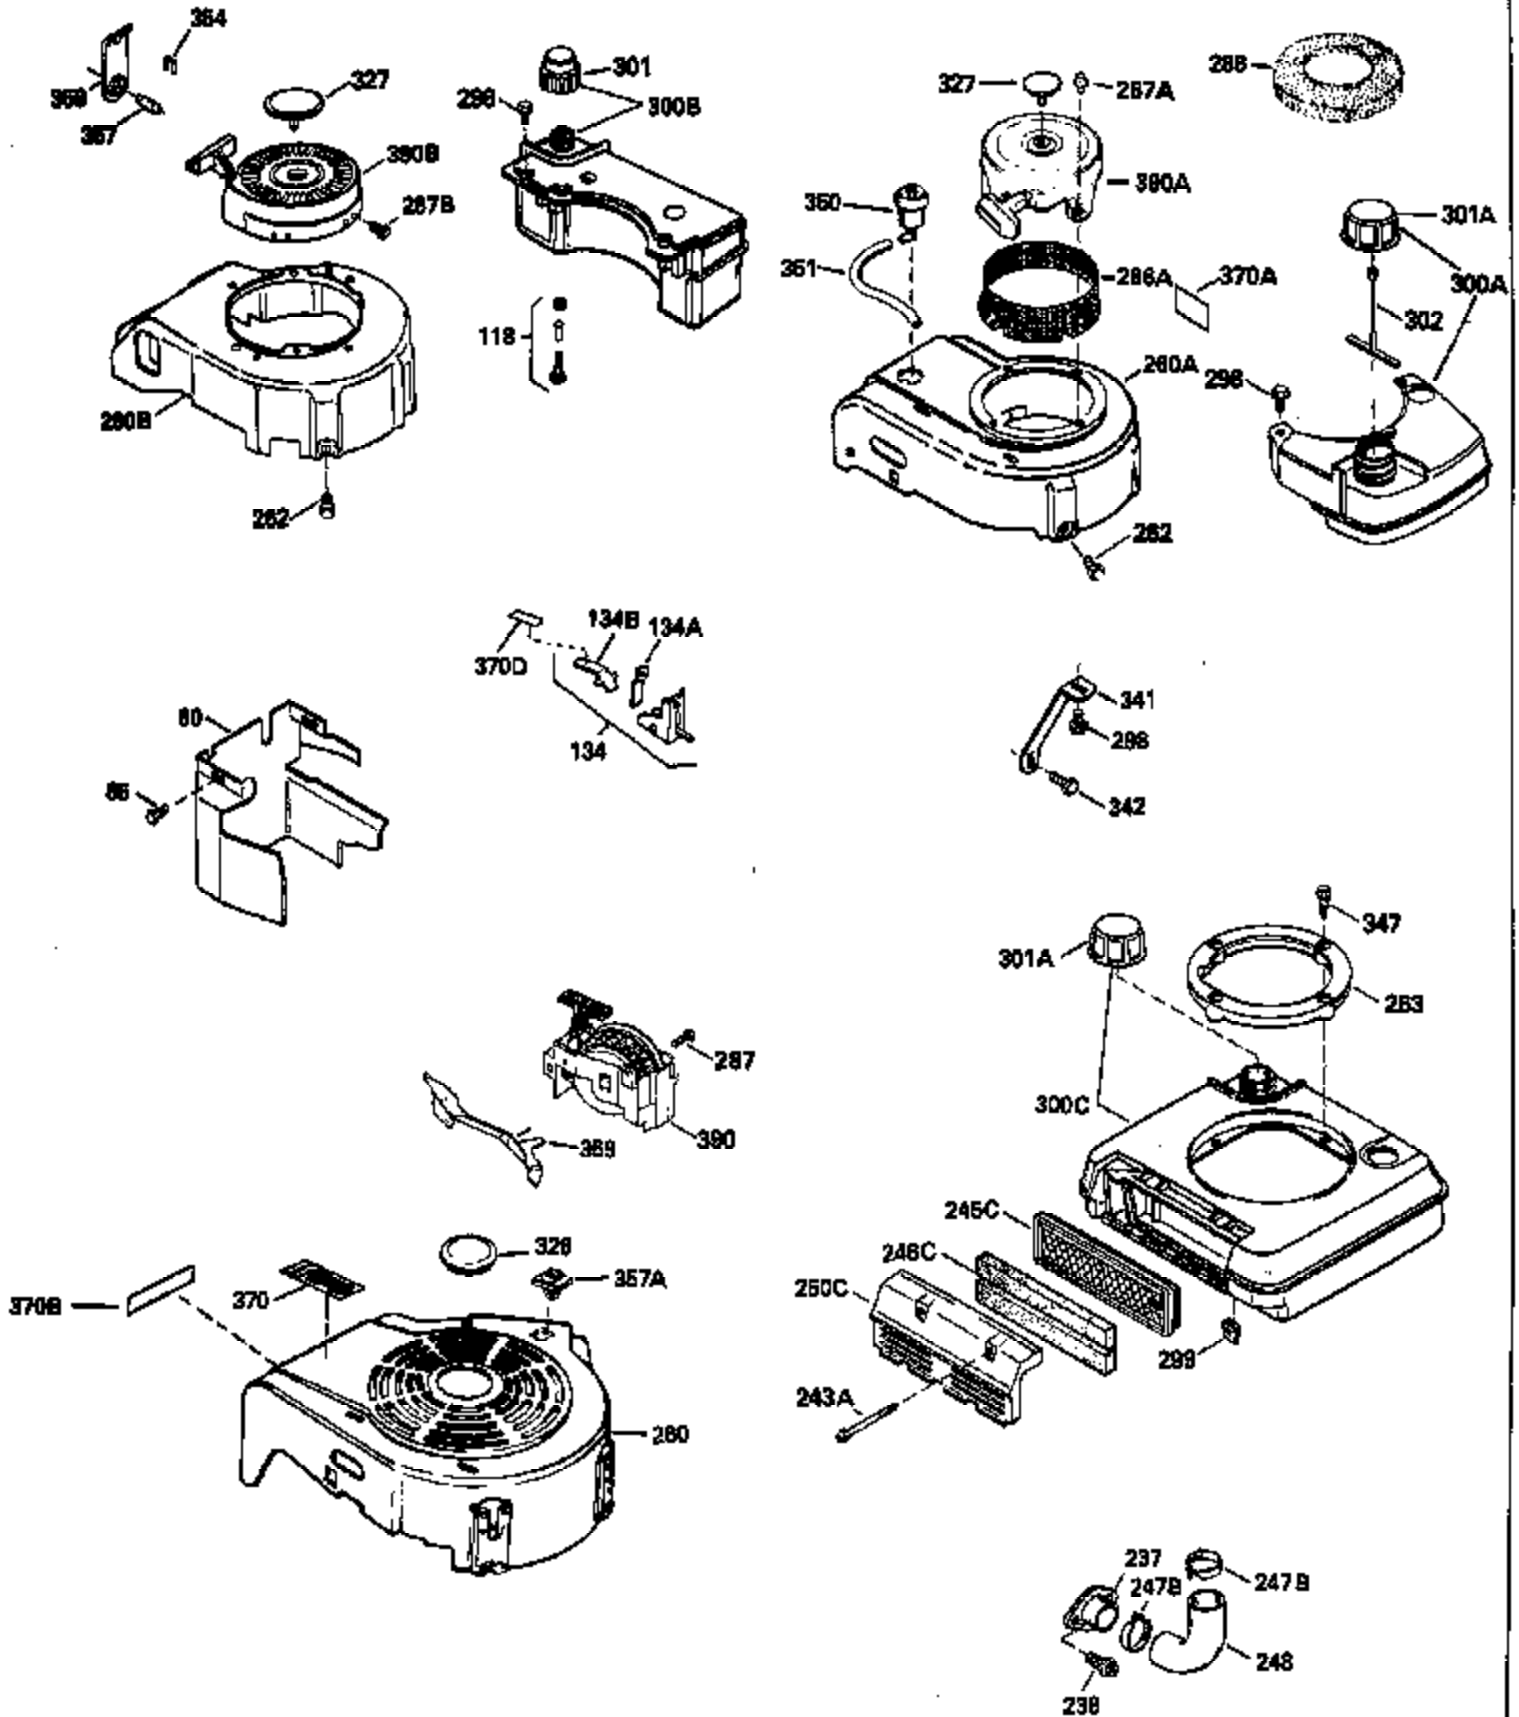

ILLUSTRATION SHOWS TYPICAL PARTS ONLY. ORDER BY PART NUMBER. PARTS NOT LISTED ARE SUPPLIED BY OEM.

Ref #	Part Number	Qty	Description
118	730194		Rope Guide Kit (Use as required with 34476 fuel tank)
238	650806		Screw, 10-32 x 5/8"
246C	35705		Filter, Pre-Air (Optional)
260A	34793		Housing, Blower
262	650831		Screw, 1/4-20 x 15/32"
286	590417		Screen, Starter cup
287A	650735		Screw, 10-24 x 3/8" (Use as required)
287A			Pop Rivet, (3/16" Dia.)(Purchase locally)
301	33032		Fuel Cap
370A	34346		Decal, Instruction
390A	590420		Rewind Starter (Refer to Division 5, Section C, page 25 or Fiche 8, Grid G-7 for breakdown)