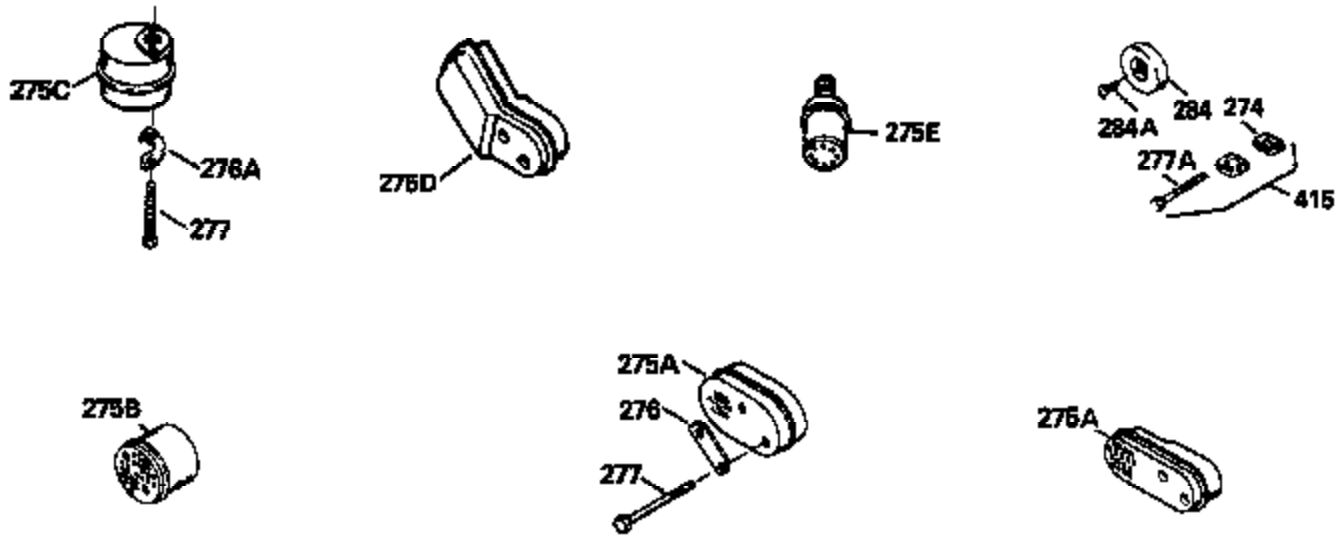

Ref #	Part Number	Qty	Description
274	26754A		* Gasket, Exhaust (Use as required)
277	650795		Screw, 1/4-20 x 2-1/4"
277A	30063		Screw, 1/4-20 x 1/2" (Use as required)
370F	34387		Decal, Instruction (Optional)
415	730162		Muffler Adap.Kit(Incl.274,277A)(Use a s req.)
430	730574		Debris Screen Kit (Incl. 370F,431-433)(Opt.)
431	35596		Screen, Debris (Optional)
432	35597		Bracket, Debris screen (Optional)
433	650910		Screw, 8-32 x 1/4" (Optional)