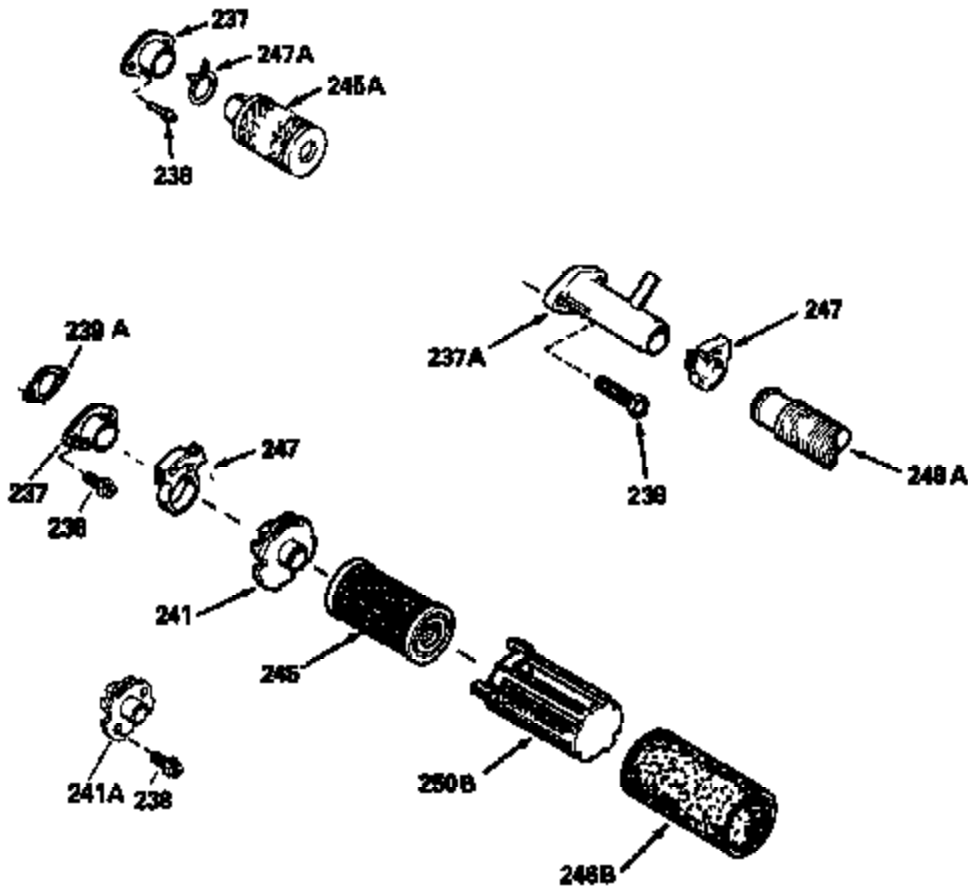

Ref #	Part Number	Qty	Description
19	31361		Spring, Extension
53	31745		Tang, Washer
54	31747		Washer, Flat
55A	34647		Shaft, P.T.O.
56	33401		Right Hand Worm Gear
57	33537		Ring, Retaining
58	31744		Seal, Oil
69	35261		* Gasket, Mounting flange
70A	33653A		Flange Ass'y. (Incl.58, 72, 72A, 73, 75 & 80)
87	650492		Screw, 1/4-20 x 2-1/4"
182	6201		Screw, 1/4-28 x 7/8"
185	31384A		Pipe, Intake (Incl. 224)
186	34337		Link, Governor spring
209	30200		Screw, 10-24 x 9/16"
223	650451		Screw, 1/4-20 x 1"
238	650806		Screw, 10-32 x 5/8"
246B	35435		Filter, Pre-Air (Use as required)