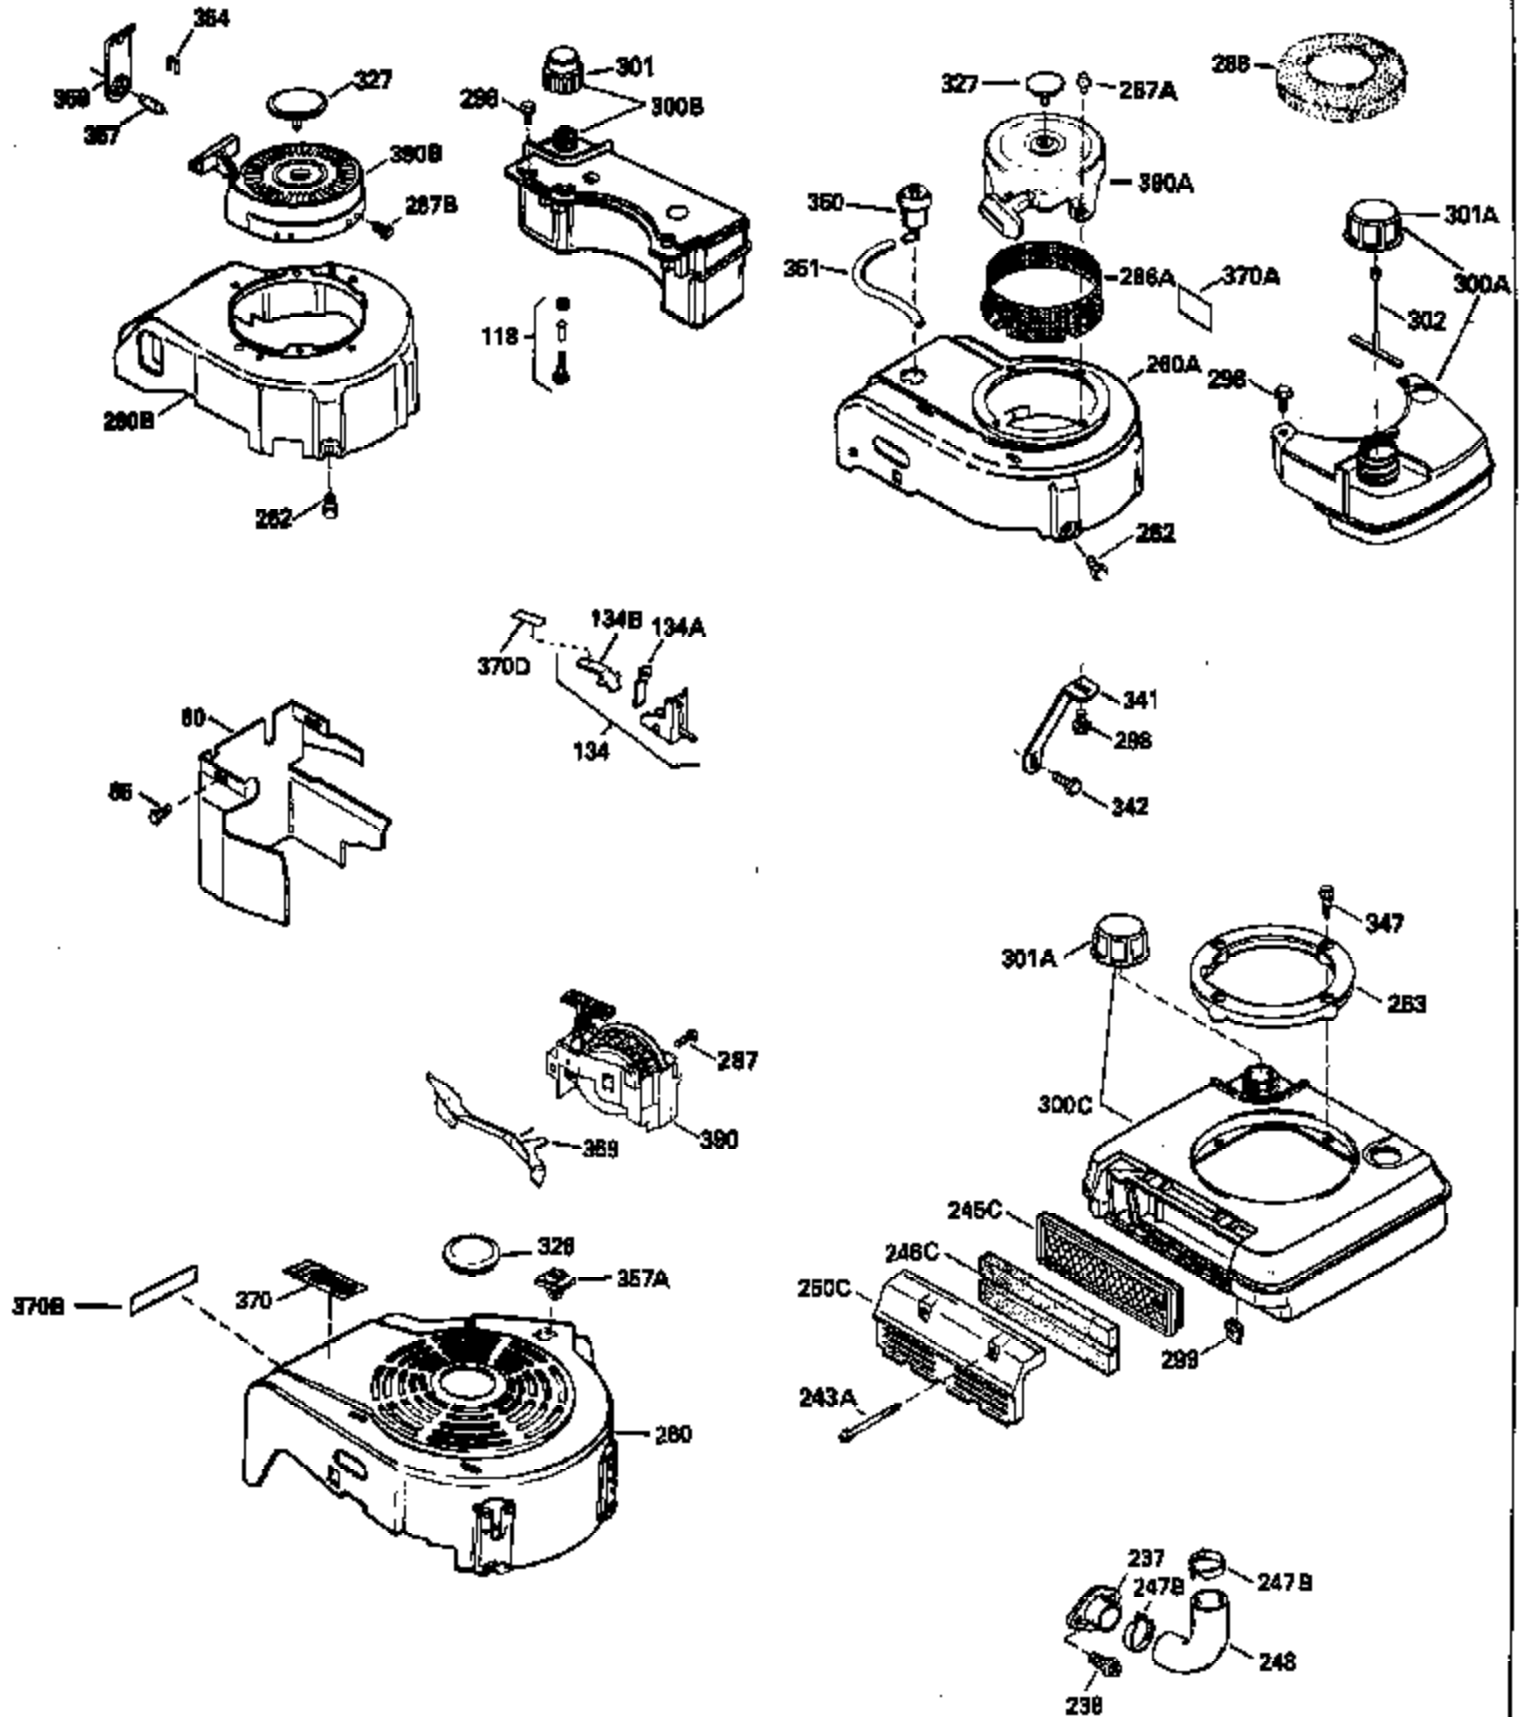

ILLUSTRATION SHOWS TYPICAL PARTS ONLY. ORDER BY PART NUMBER. PARTS NOT LISTED ARE SUPPLIED BY OEM.

Ref #	Part Number	Qty	Description
118	730194		Rope Guide Kit (Use as required with 34476 fuel tank)
238	650806		Screw, 10-32 x 5/8"
246C	35705		Filter, Pre-Air (Optional)
260A	34793		Housing, Blower
262	650831		Screw, 1/4-20 x 15/32"
286	590417		Screen, Starter cup
287A	650735		Screw, 10-24 x 3/8" (Use as required)
287A			Pop Rivet, (3/16" Dia.)(Purchase locally)
301	33032		Fuel Cap
370A	34346		Decal, Instruction
390A	590420		Rewind Starter (Refer to Division 5, Section C, page 25 or Fiche 8, Grid G-7 for breakdown)