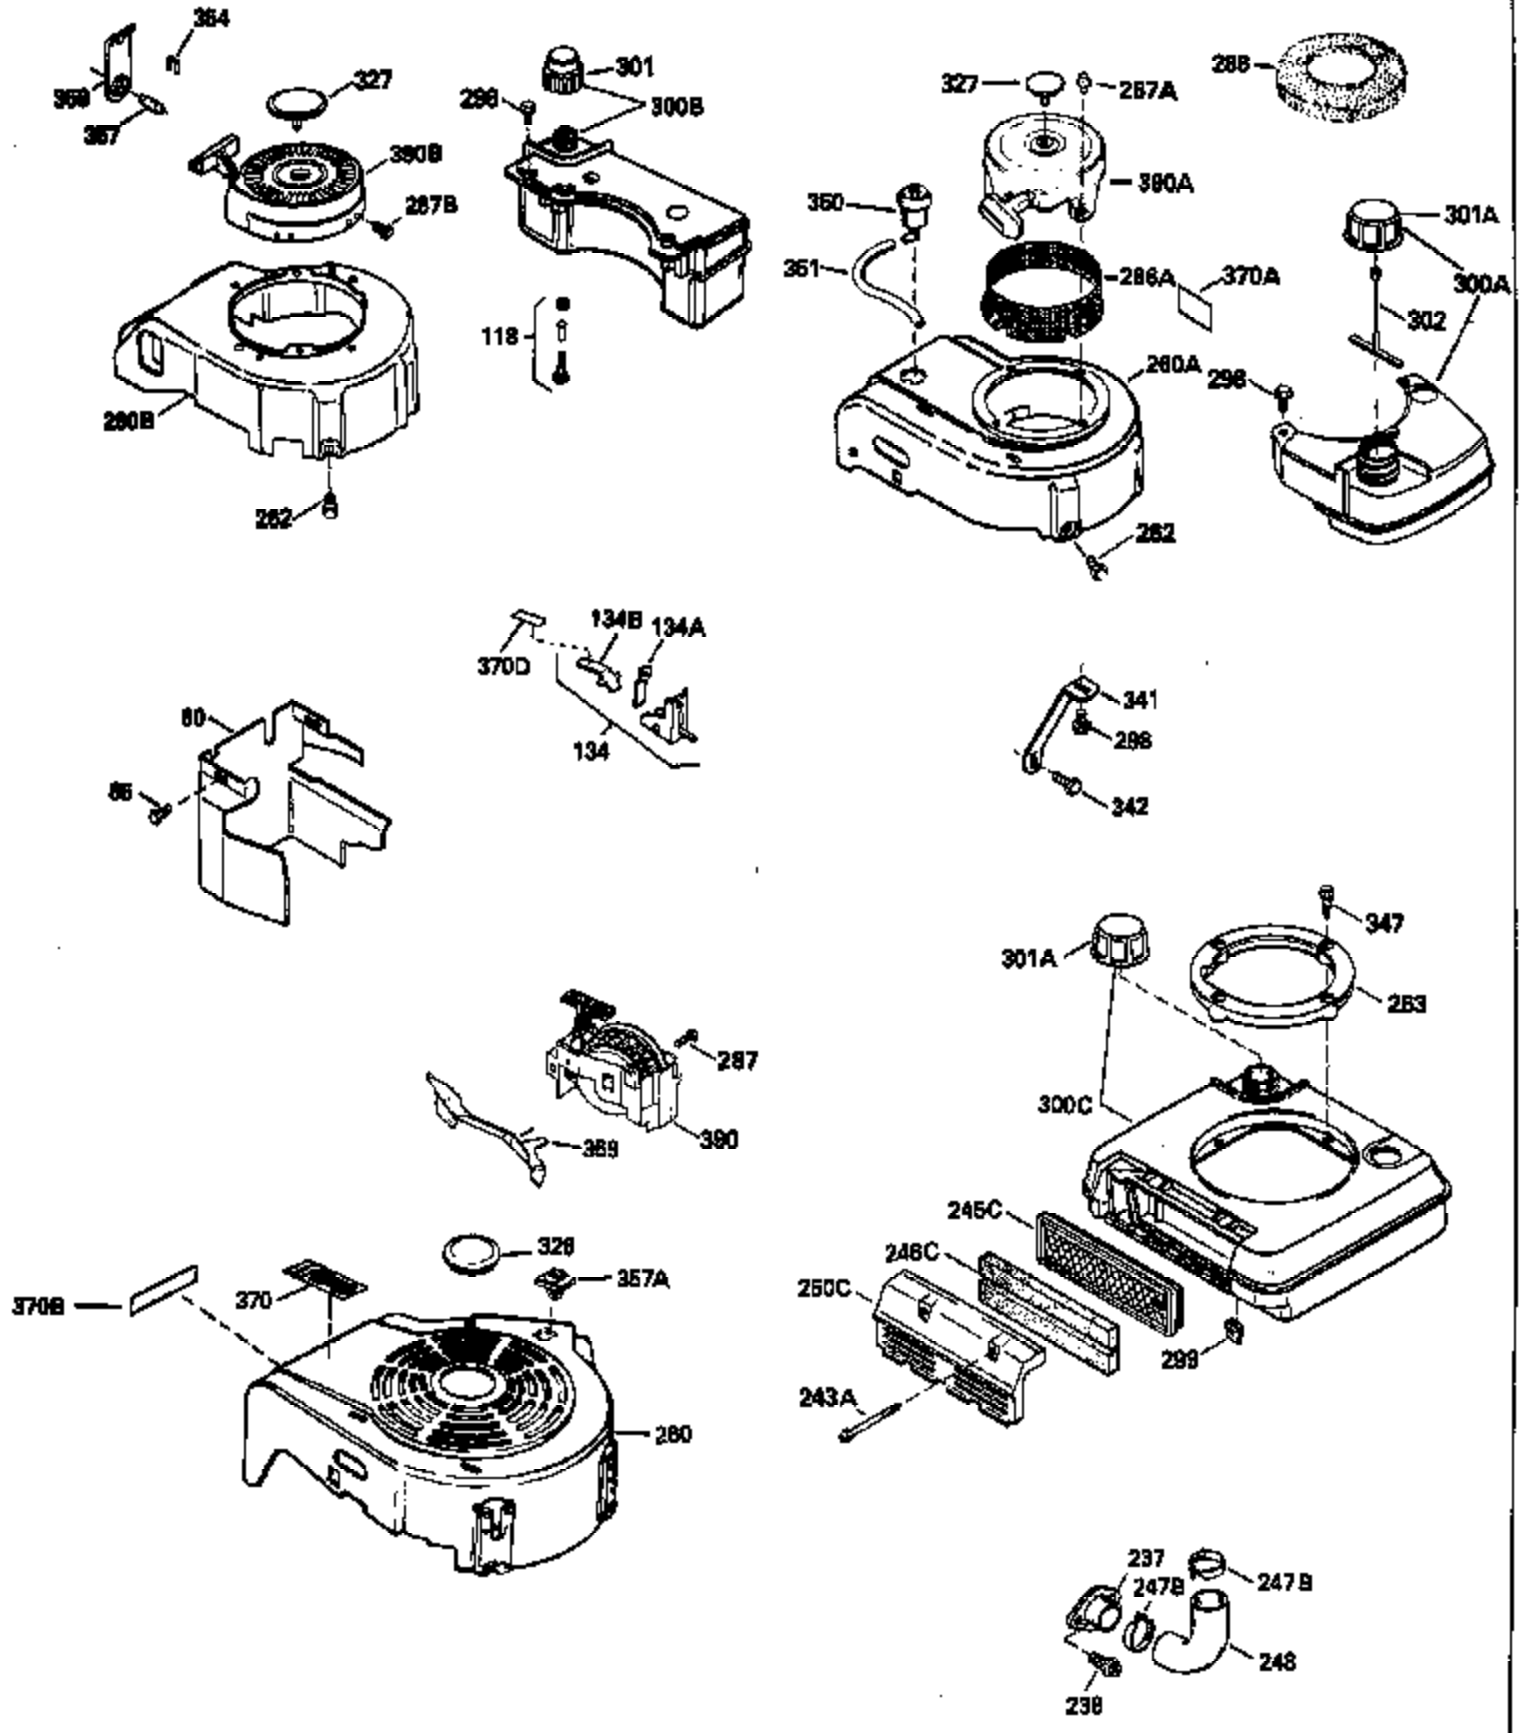

ILLUSTRATION SHOWS TYPICAL PARTS ONLY. ORDER BY PART NUMBER. PARTS NOT LISTED ARE SUPPLIED BY OEM.

Ref #	Part Number	Qty	Description
118	730194		Rope Guide Kit (Use as required with 34476 fuel tank)
238	650806		Screw, 10-32 x 5/8"
246C	35705		Filter, Pre-Air (Optional)
260A	34859		Housing, Blower
262	650831		Screw, 1/4-20 x 15/32"
286	35009		Screen, Starter cup
287A	650735		Screw, 10-24 x 3/8" (Use as required)
287A			Pop Rivet, (3/16" Dia.)(Purchase locally)
301	33032		Fuel Cap
370A	34346		Decal, Instruction
390A	590420		Rewind Starter (Refer to Division 5, Section C, page 25 or Fiche 8, Grid G-7 for breakdown)