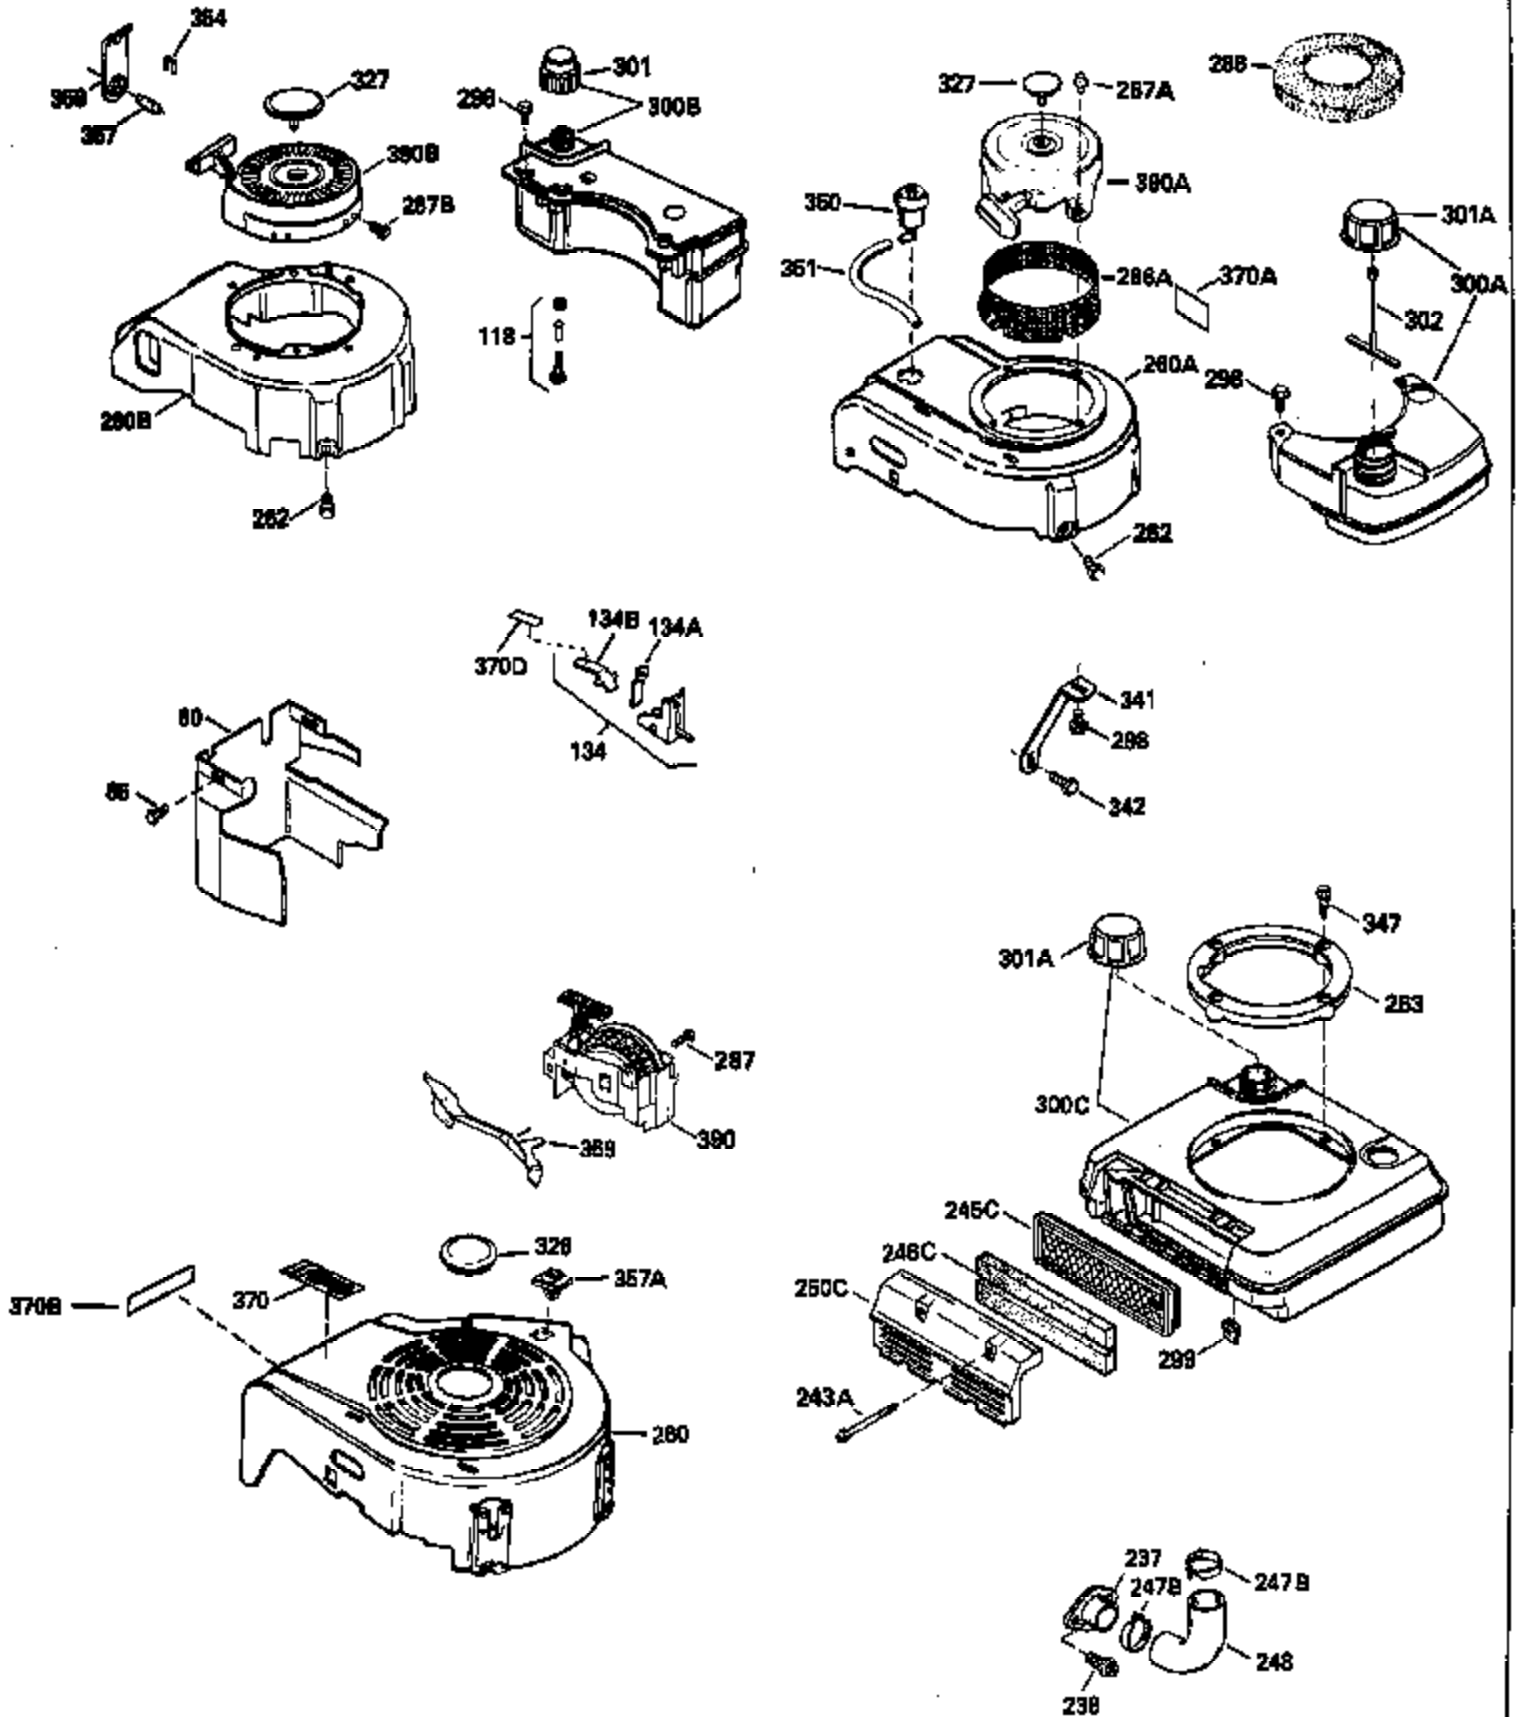

ILLUSTRATION SHOWS TYPICAL PARTS ONLY. ORDER BY PART NUMBER. PARTS NOT LISTED ARE SUPPLIED BY OEM.

Ref #	Part Number	Qty	Description
118	730194		Rope Guide Kit (Use as required with 34476 fuel tank)
134	34657		Spark Plug Stop Lever (Incl. 134A & 1 34B)
134A	34438		Spring, Stop switch
134B	34439		Clip, Stop switch
238	650806		Screw, 10-32 x 5/8"
246C	35705		Filter, Pre-Air (Optional)
260A	34793		Housing, Blower
262	650831		Screw, 1/4-20 x 15/32"
286	590417		Screen, Starter cup
287A	650735		Screw, 10-24 x 3/8" (Use as required)
287A			Pop Rivet, (3/16" Dia.)(Purchase locally)
301	33032		Fuel Cap
370A	34365		Decal, Instruction
370D	34407		Decal, Stop control
390A	590420		Rewind Starter (Refer to Division 5, Section C, page 25 or Fiche 8, Grid G-7 for breakdown)