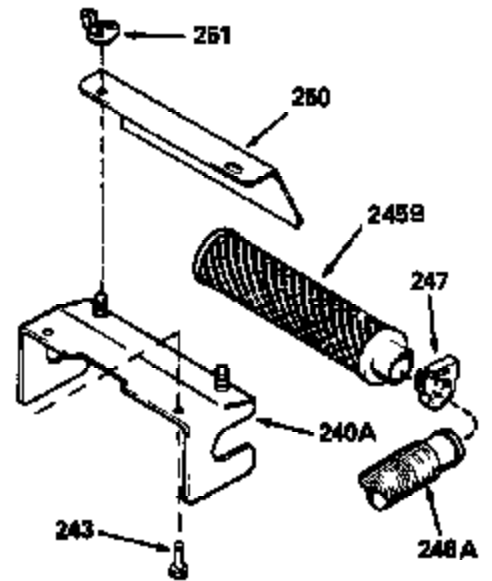

Ref #	Part Number	Qty	Description
19	31361		Spring, Extension
69	35261		* Gasket, Mounting flange
182	6201		Screw, 1/4-28 x 7/8"
185	31384A		Pipe, Intake (Incl. 224)
186	32653		Link, Governor spring
216	33086		Lever, Speed adjusting
223	650451		Screw, 1/4-20 x 1"
238	650806		Screw, 10-32 x 5/8"
246B	35435		Filter, Pre-Air (Use as required)