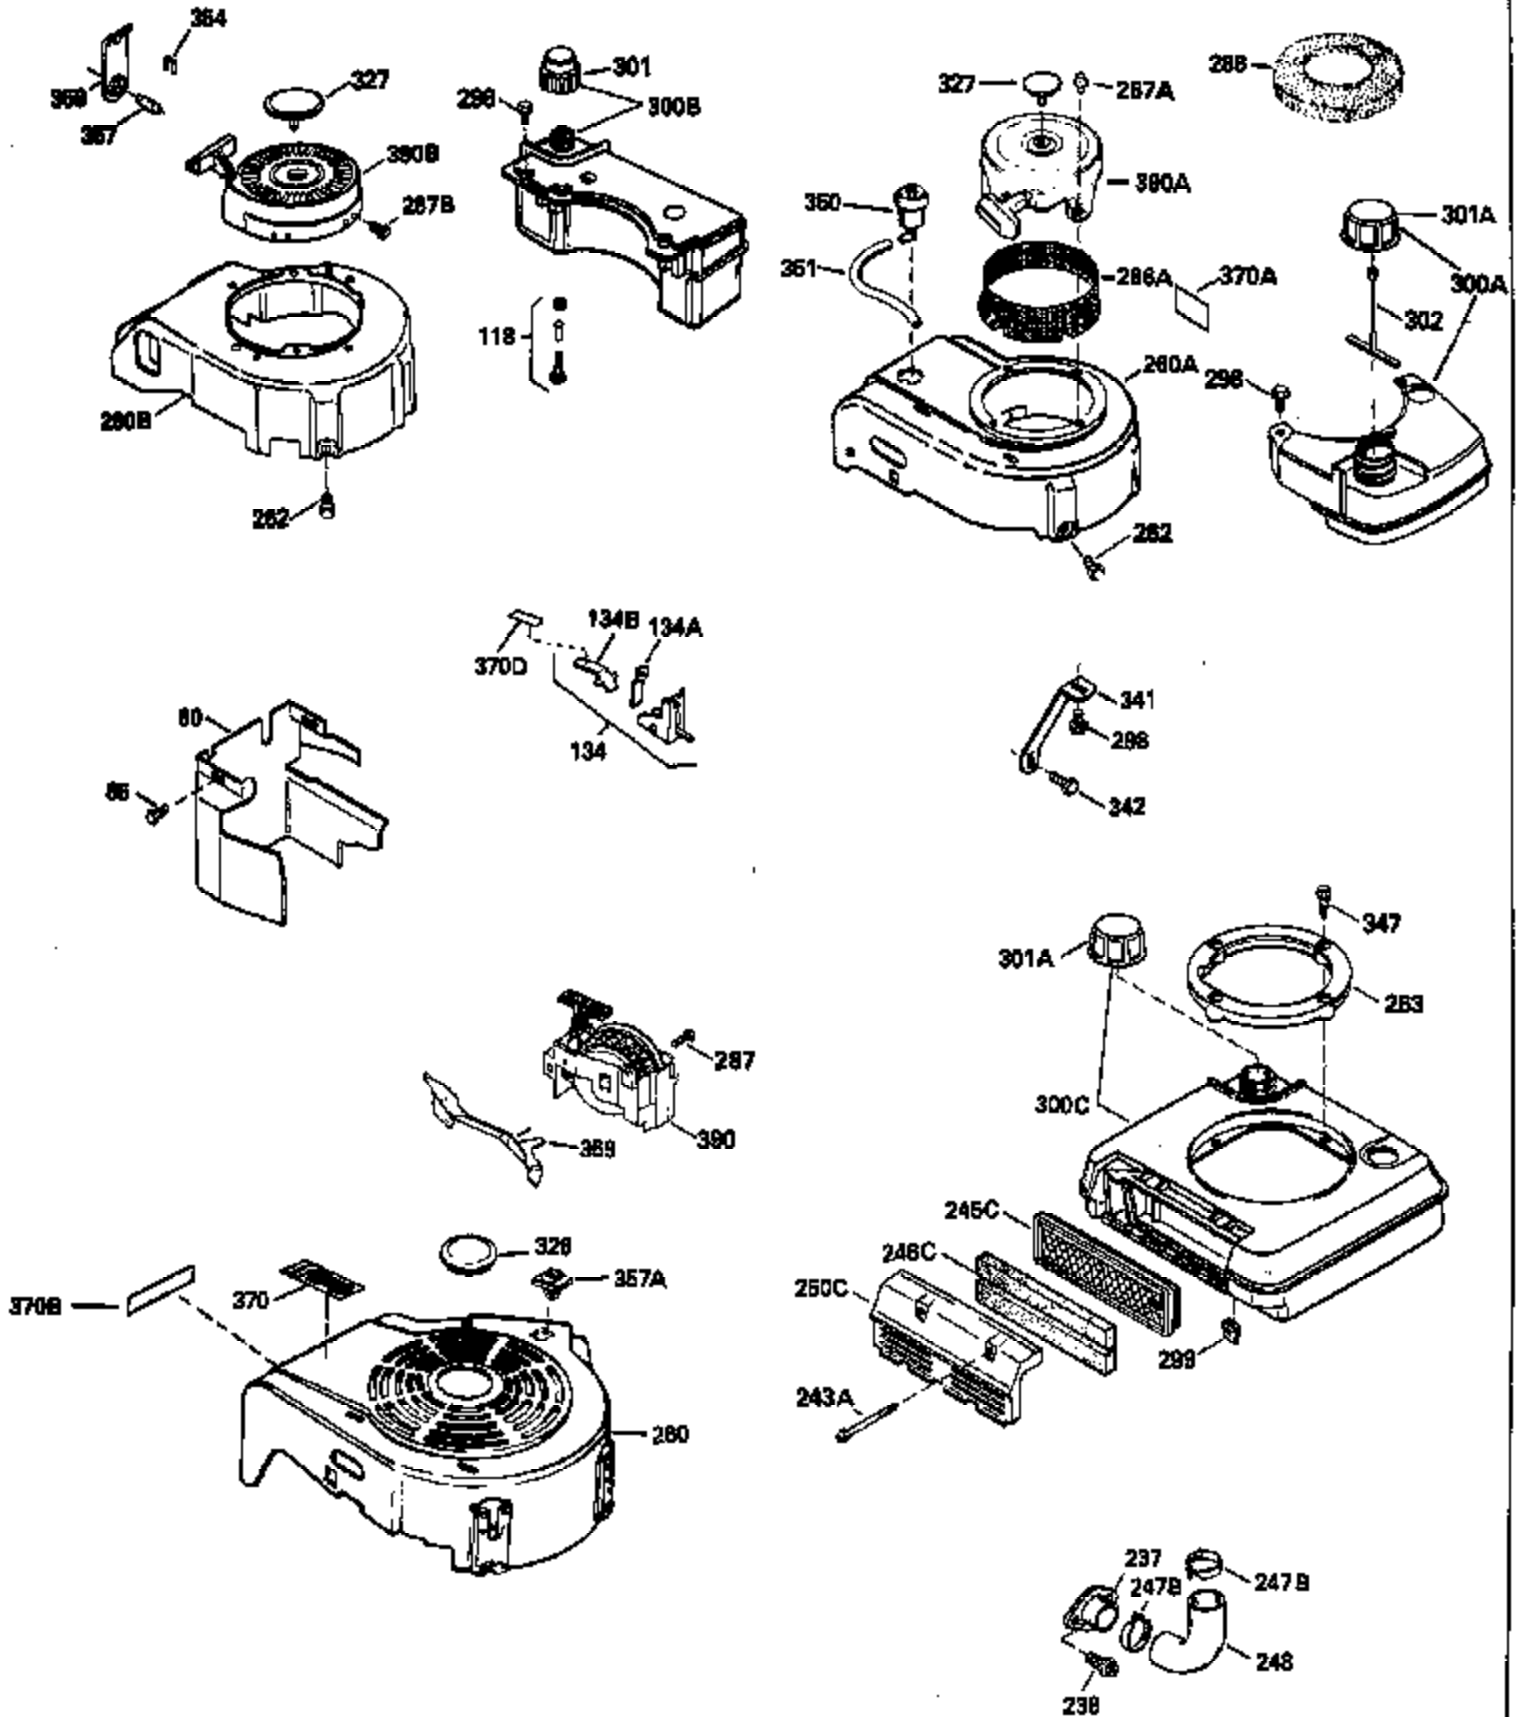

ILLUSTRATION SHOWS TYPICAL PARTS ONLY. ORDER BY PART NUMBER. PARTS NOT LISTED ARE SUPPLIED BY OEM.

Ref #	Part Number	Qty	Description
118	730194		Rope Guide Kit (Use as required with 34476 fuel tank)
134	34657		Spark Plug Stop Lever (Incl. 134A & 1 34B)
134A	34438		Spring, Stop switch
134B	34439		Clip, Stop switch
238	650806		Screw, 10-32 x 5/8"
246C	35705		Filter, Pre-Air (Optional)
260A	34859		Housing, Blower
262	650831		Screw, 1/4-20 x 15/32"
286	35009		Screen, Starter cup
287A	650735		Screw, 10-24 x 3/8" (Use as required)
287A			Pop Rivet, (3/16" Dia.)(Purchase locally)
301	33032		Fuel Cap
370A	34365		Decal, Instruction
370D	34407		Decal, Stop control
390A	590420		Rewind Starter (Refer to Division 5, Section C, page 25 or Fiche 8, Grid G-7 for breakdown)