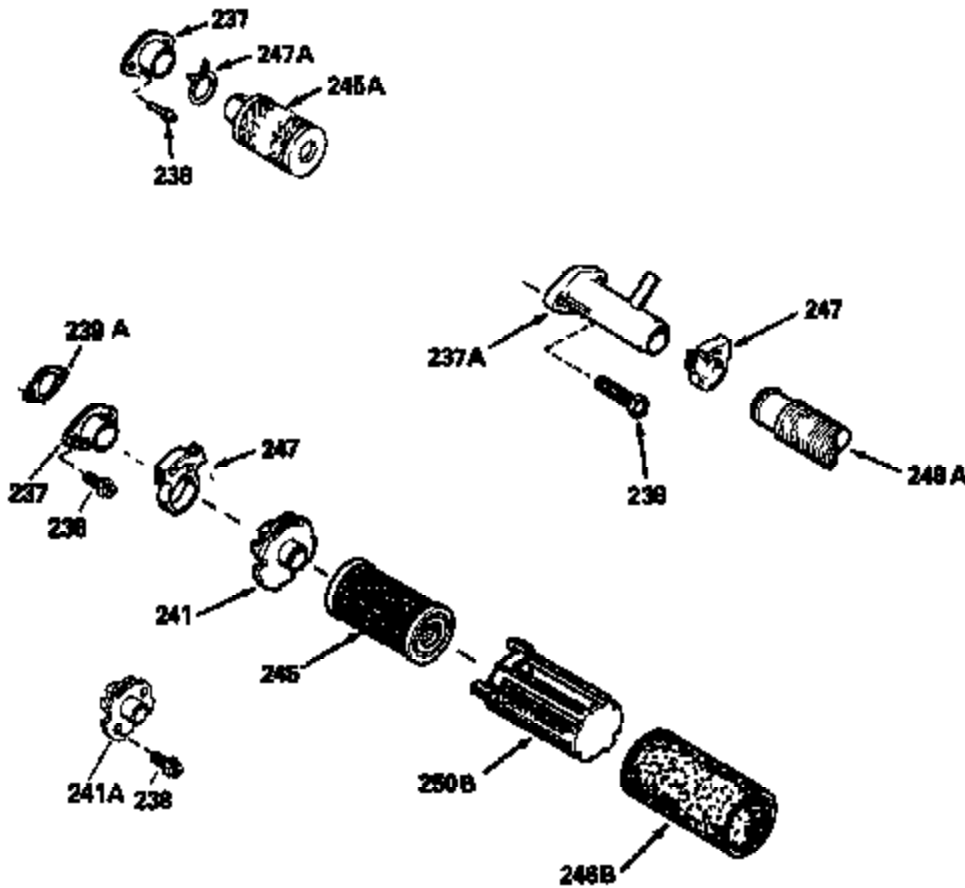

Ref #	Part Number	Qty	Description
19	31361		Spring, Extension
69	35261		* Gasket, Mounting flange
182	6201		Screw, 1/4-28 x 7/8"
185	31384A		Pipe, Intake (Incl. 224)
186	32653		Link, Governor spring
216	33086		Lever, Speed adjusting
223	650451		Screw, 1/4-20 x 1"
238	650806		Screw, 10-32 x 5/8"
246B	35435		Filter, Pre-Air (Use as required)