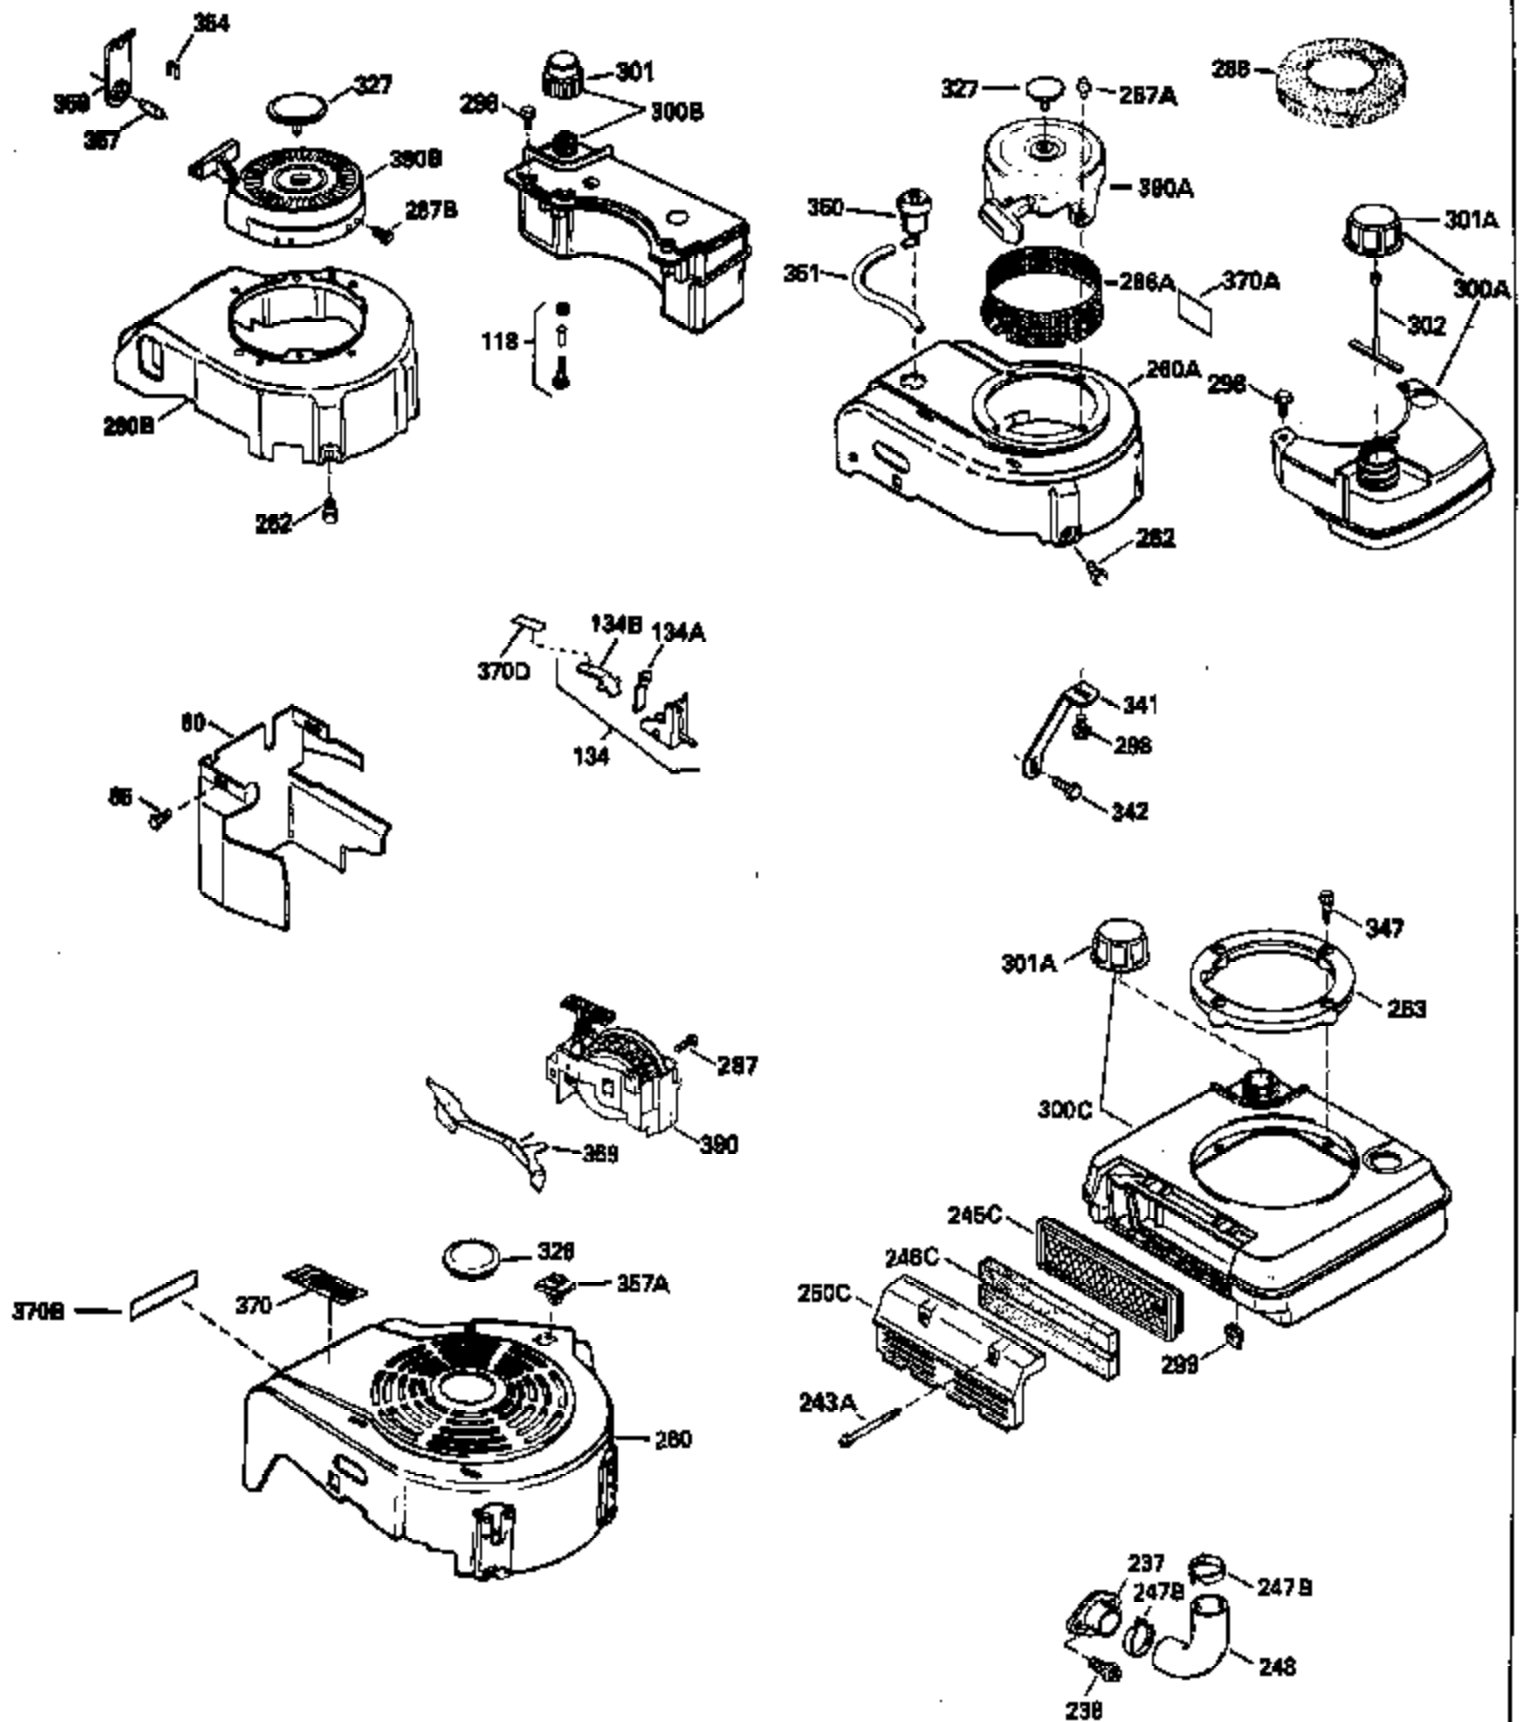

ILLUSTRATION SHOWS TYPICAL PARTS ONLY. ORDER BY PART NUMBER. PARTS NOT LISTED ARE SUPPLIED BY OEM.

Ref #	Part Number	Qty	Description
118	730194		Rope Guide Kit (Use as required with 34476 fuel tank)
134	34657		Spark Plug Stop Lever (Incl. 134A & 1 34B)
134A	34438		Spring, Stop switch
134B	34439		Clip, Stop switch
238	650806		Screw, 10-32 x 5/8"
246C	35705		Filter, Pre-Air (Optional)
260A	34859		Housing, Blower
262	650831		Screw, 1/4-20 x 15/32"
286	35009		Screen, Starter cup
287A	650735		Screw, 10-24 x 3/8" (Use as required)
287A			Pop Rivet, (3/16" Dia.)(Purchase locally)
301	33032		Fuel Cap
370A	34365		Decal, Instruction
370D	34407		Decal, Stop control
390A	590420A		Rewind Starter (Refer to Division 5, Section C, page 25 or Fiche 8, Grid G-7 for breakdown)