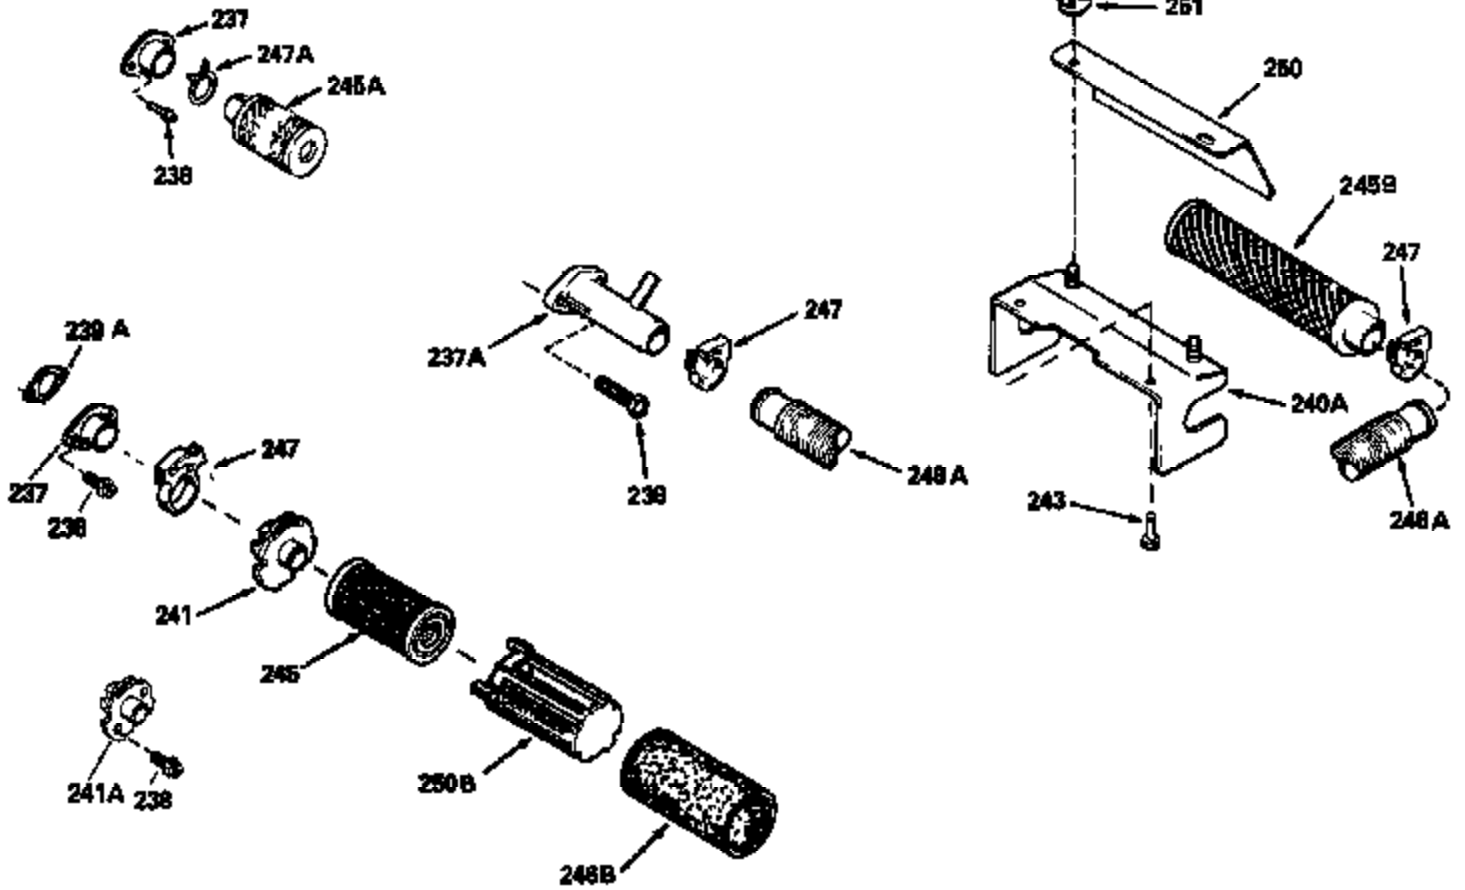

Ref #	Part Number	Qty	Description
19	31361		Spring, Extension
69	35261		* Gasket, Mounting flange
182	6201		Screw, 1/4-28 x 7/8"
185	31384A		Pipe, Intake (Incl. 224)
186	32653		Link, Governor spring
216	33086		Lever, Speed adjusting
223	650451		Screw, 1/4-20 x 1"
238	650806		Screw, 10-32 x 5/8"
246B	35435		Filter, Pre-Air (Use as required)