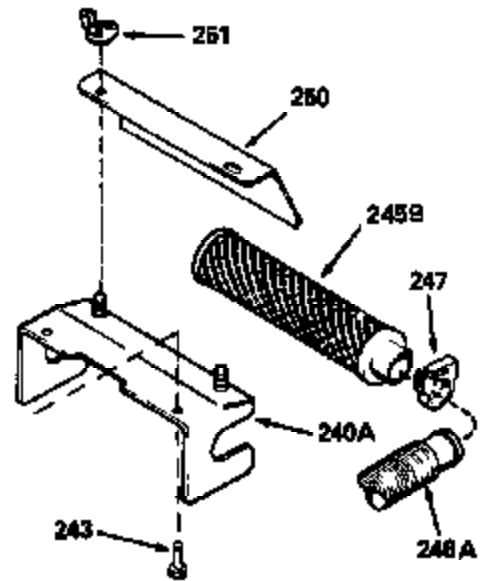

Ref #	Part Number	Qty	Description
19	31361		Spring, Extension
69	35261		* Gasket, Mounting flange
182	6201		Screw, 1/4-28 x 7/8"
185	31384A		Pipe, Intake (Incl. 224)
186	32653		Link, Governor spring
216	33086		Lever, Speed adjusting
223	650451		Screw, 1/4-20 x 1"
245A	32972		Filter, Air cleaner
246B	35435		Filter, Pre-Air (Use as required)
247	33168		Clamp, Corbin