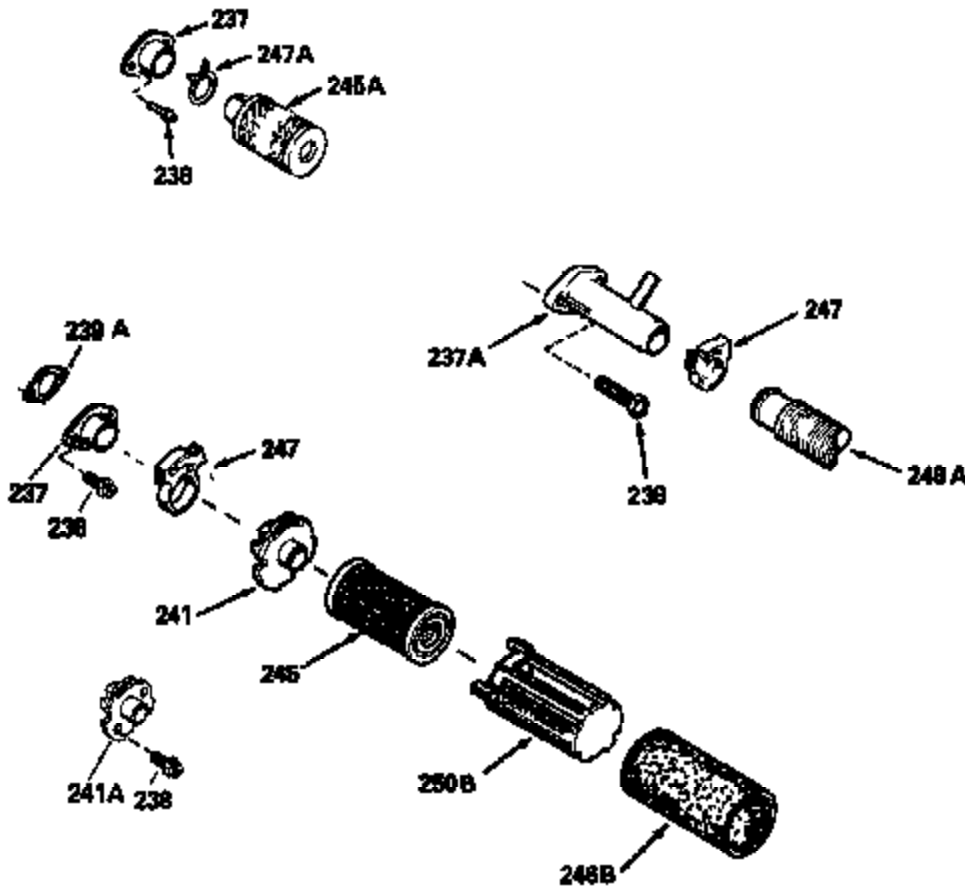

Ref #	Part Number	Qty	Description
19	31361		Spring, Extension
69	35261		* Gasket, Mounting flange
182	6201		Screw, 1/4-28 x 7/8"
185	31384A		Pipe, Intake (Incl. 224)
186	32653		Link, Governor spring
216	33086		Lever, Speed adjusting
223	650451		Screw, 1/4-20 x 1"
245A	32972		Filter, Air cleaner
246B	35435		Filter, Pre-Air (Use as required)
247	33168		Clamp, Corbin