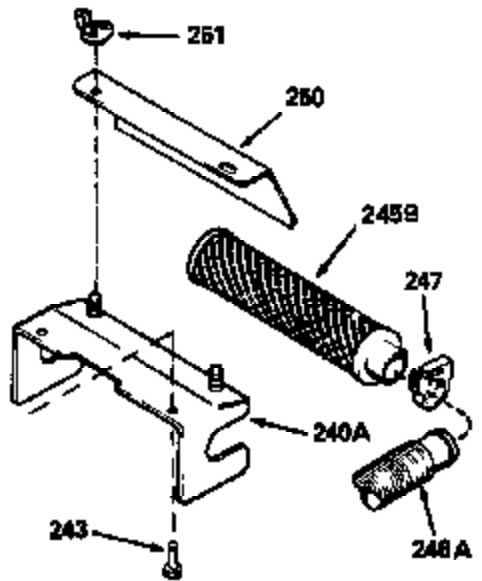

Ref #	Part Number	Qty	Description
19	31361		Spring, Extension
69	35261		* Gasket, Mounting flange
182	6201		Screw, 1/4-28 x 7/8"
185	31384A		Pipe, Intake (Incl. 224)
186	32653		Link, Governor spring
216	33086		Lever, Speed adjusting
223	650451		Screw, 1/4-20 x 1"
245A	32972		Filter, Air cleaner
246B	35435		Filter, Pre-Air (Use as required)
247	33168		Clamp, Corbin