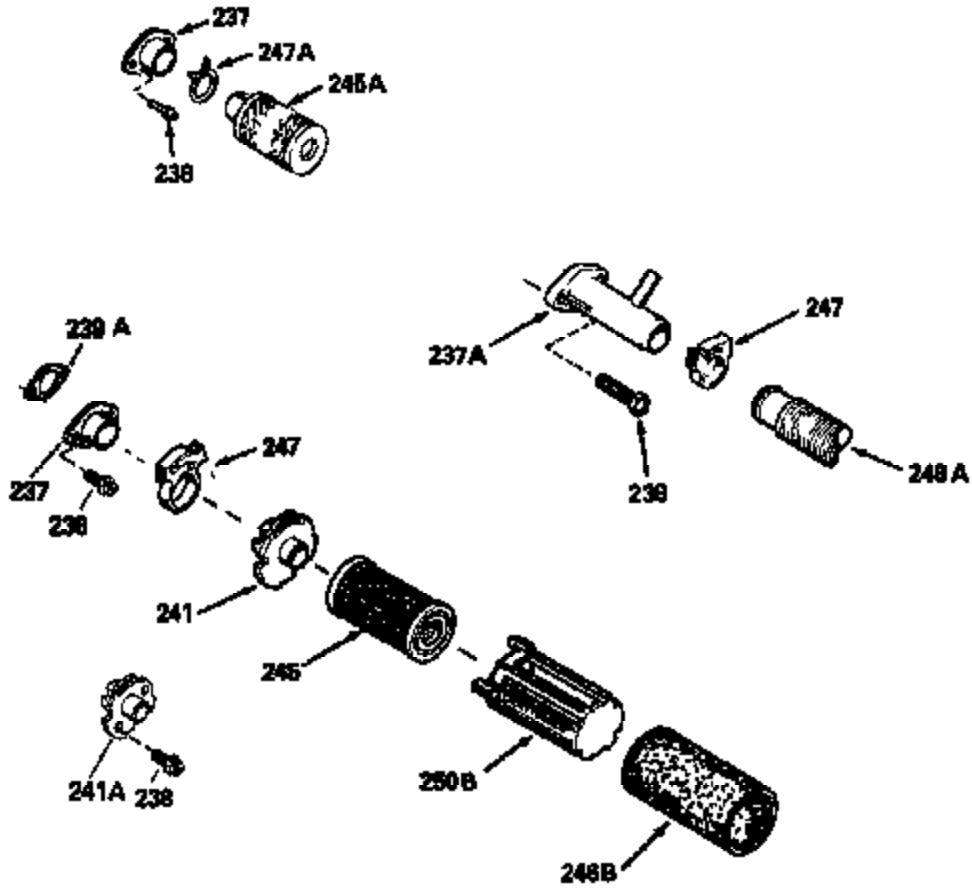

Ref #	Part Number	Qty	Description
19	31361		Spring, Extension
69	35261		* Gasket, Mounting flange
182	6201		Screw, 1/4-28 x 7/8"
185	31384A		Pipe, Intake (Incl. 224)
186	32653		Link, Governor spring
216	33086		Lever, Speed adjusting
223	650451		Screw, 1/4-20 x 1"
245A	32972		Filter, Air cleaner
246B	35435		Filter, Pre-Air (Use as required)
247	33168		Clamp, Corbin