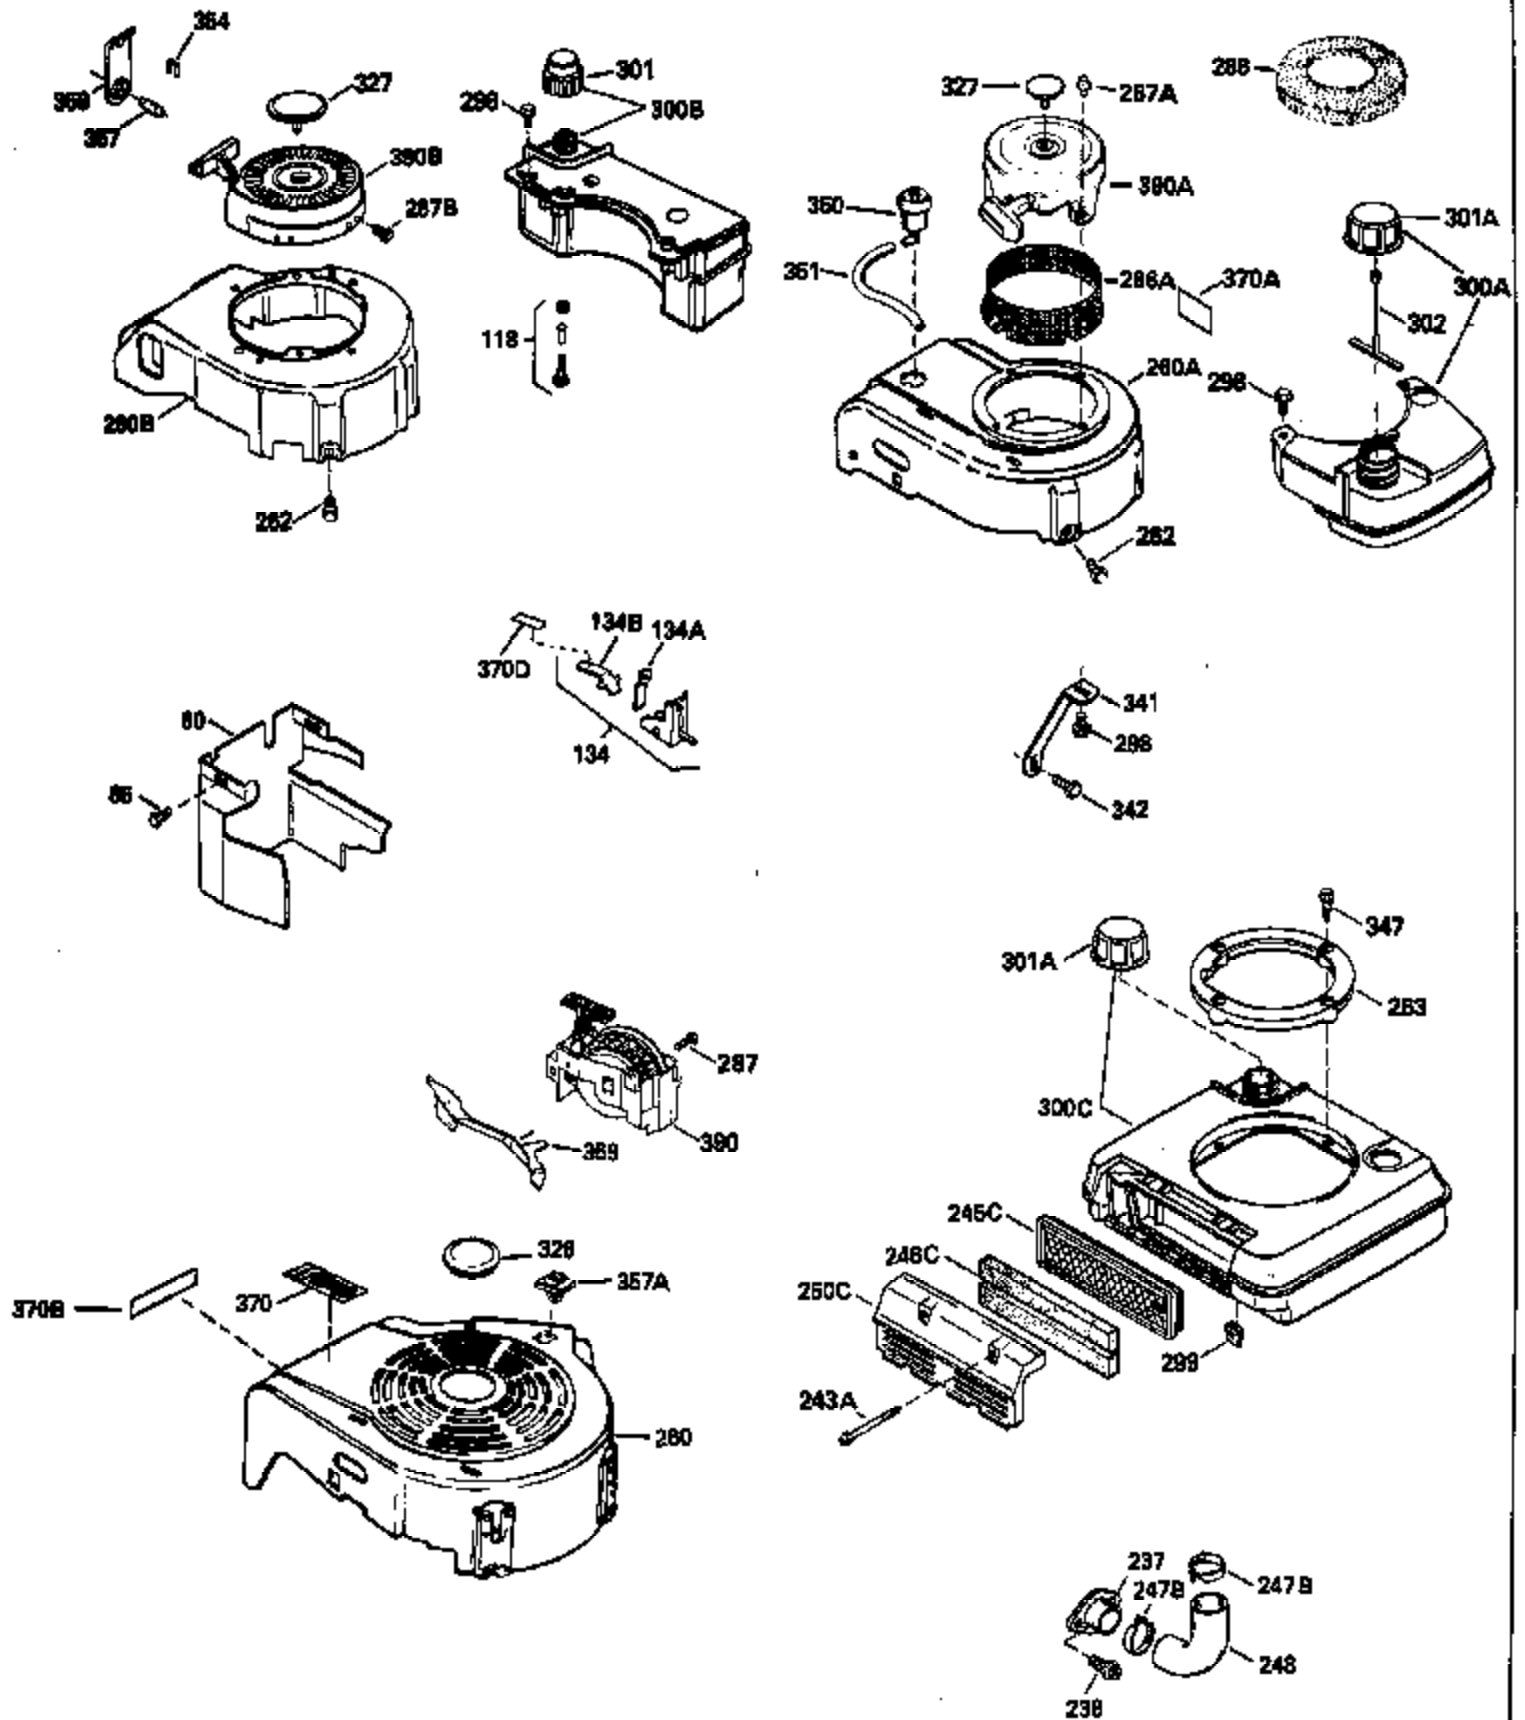

ILLUSTRATION SHOWS TYPICAL PARTS ONLY. ORDER BY PART NUMBER. PARTS NOT LISTED ARE SUPPLIED BY OEM.

Ref #	Part Number	Qty	Description
118	730194		Rope Guide Kit (Use as required with 34476 fuel tank)
134	34657		Spark Plug Stop Lever (Incl. 134A & 1 34B)
134A	34438		Spring, Stop switch
134B	34439		Clip, Stop switch
238	650806		Screw, 10-32 x 5/8"
246C	35705		Filter, Pre-Air (Optional)
260	34345		Housing, Blower
262	650831		Screw, 1/4-20 x 15/32"
287A	650735		Screw, 10-24 x 3/8" (Use as required)
287A			Pop Rivet, (3/16" Dia.)(Purchase locally)
287	650802		Screw, 1/4-20 x 5/8"
301	33032		Fuel Cap
326	34113		Plug, Screen
370D	34407		Decal, Stop control
370A	34365		Decal, Instruction
390	590531		Side Mount Rewind Starter (Refer to Division 5, Section C, page 32 or Fiche 8, Grid G-8 for breakdown)