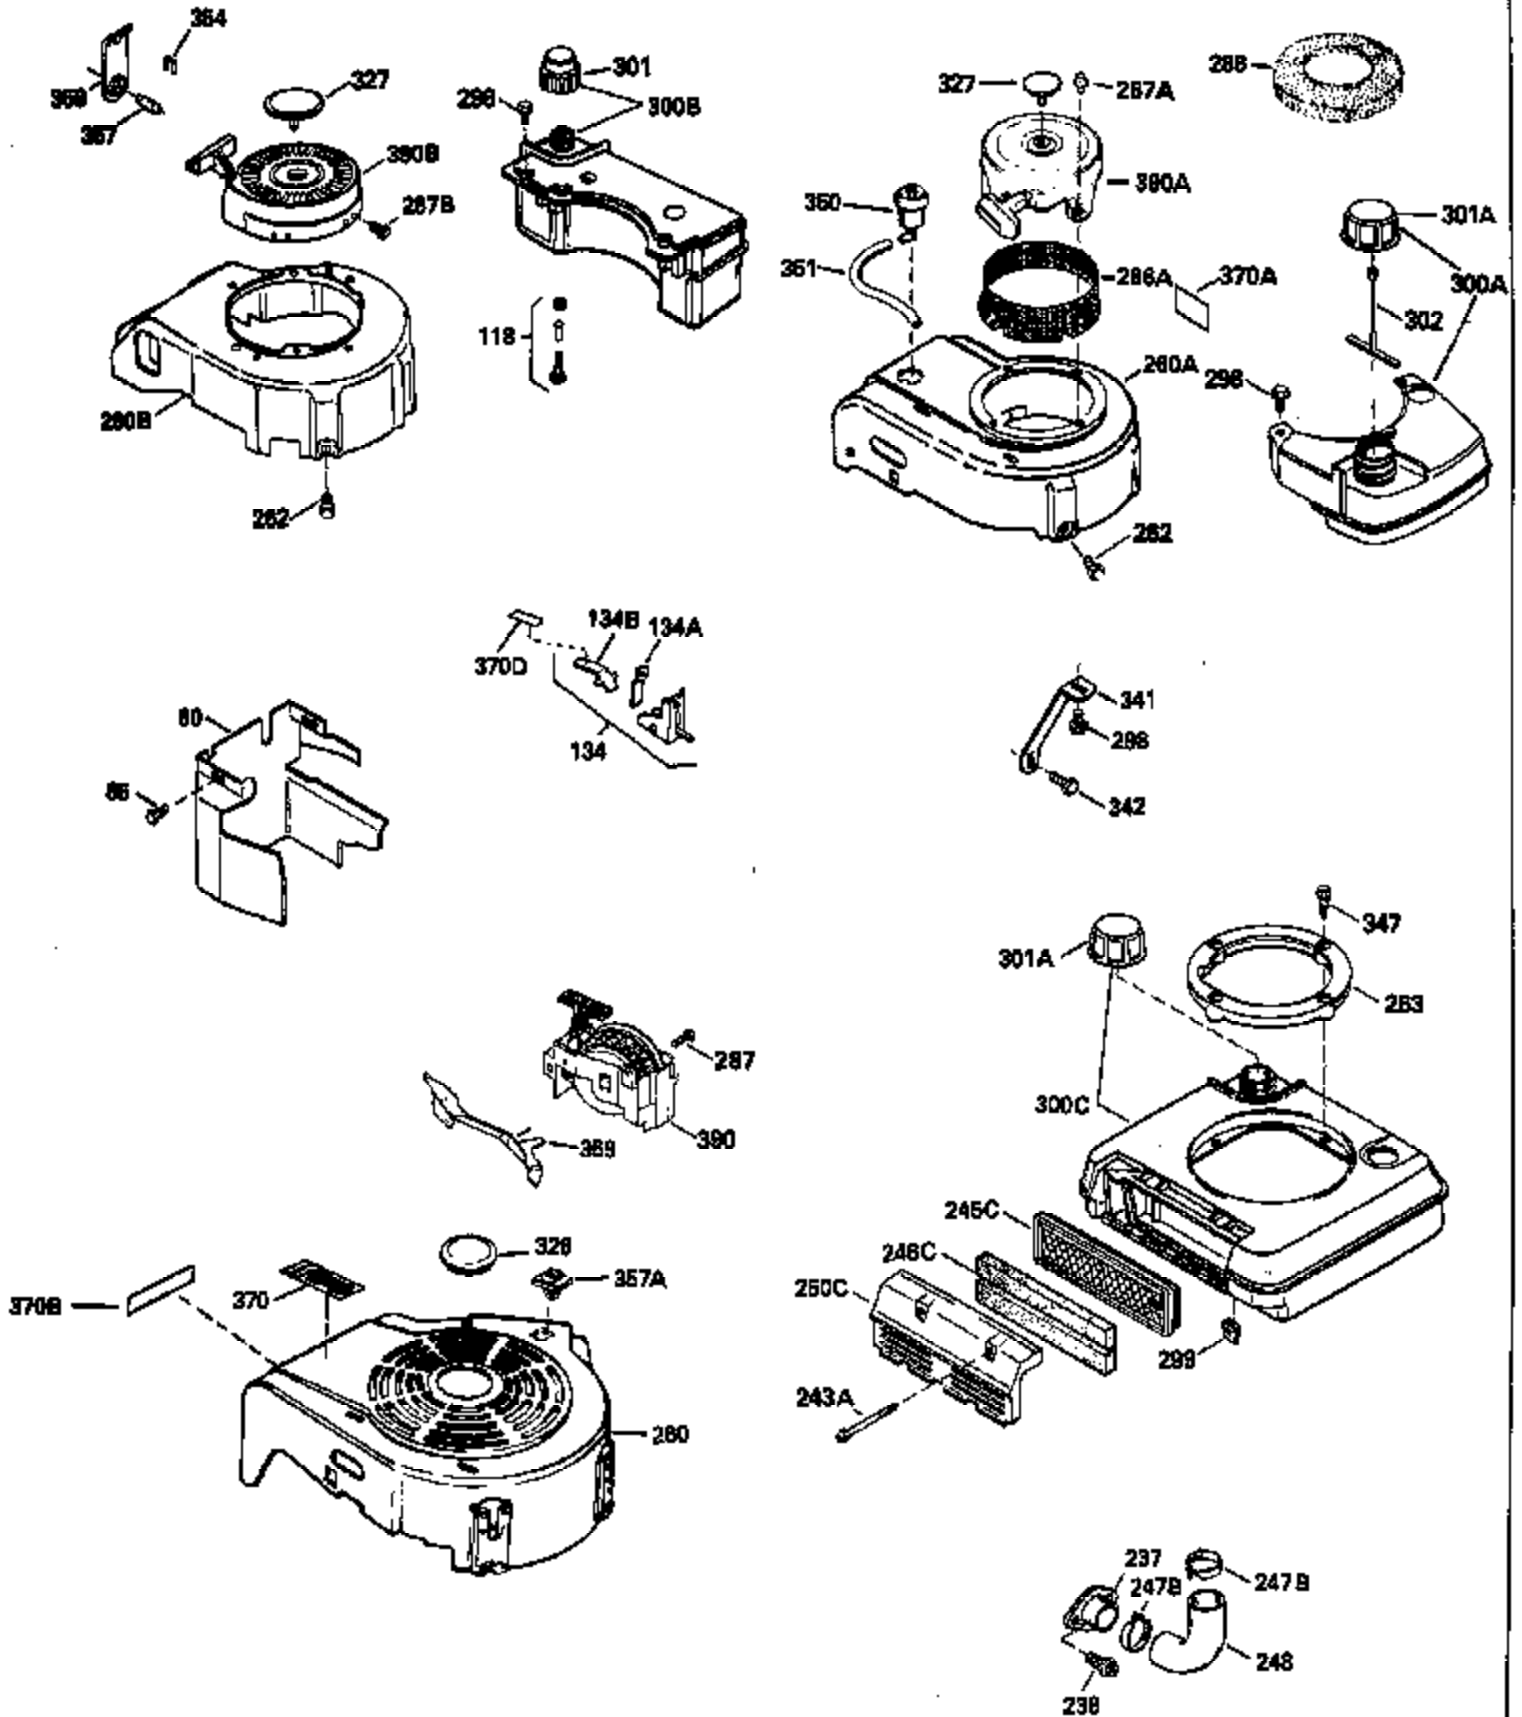

ILLUSTRATION SHOWS TYPICAL PARTS ONLY. ORDER BY PART NUMBER. PARTS NOT LISTED ARE SUPPLIED BY OEM.

Ref #	Part Number	Qty	Description
118	730194		Rope Guide Kit (Use as required with 34476 fuel tank)
134	34657		Spark Plug Stop Lever (Incl. 134A & 1 34B)
134A	34438		Spring, Stop switch
134B	34439		Clip, Stop switch
238	650806		Screw, 10-32 x 5/8"
246C	35705		Filter, Pre-Air (Optional)
260	34932		Housing, Blower
262	650831		Screw, 1/4-20 x 15/32"
287A	650735		Screw, 10-24 x 3/8" (Use as required)
287A			Pop Rivet, (3/16" Dia.)(Purchase locally)
287	650802		Screw, 1/4-20 x 5/8"
301	33032		Fuel Cap
326	34113		Plug, Screen
370D	34407		Decal, Stop control
370A	34365		Decal, Instruction
390	590531		Side Mount Rewind Starter (Refer to Division 5, Section C, page 32 or Fiche 8, Grid G-8 for breakdown)