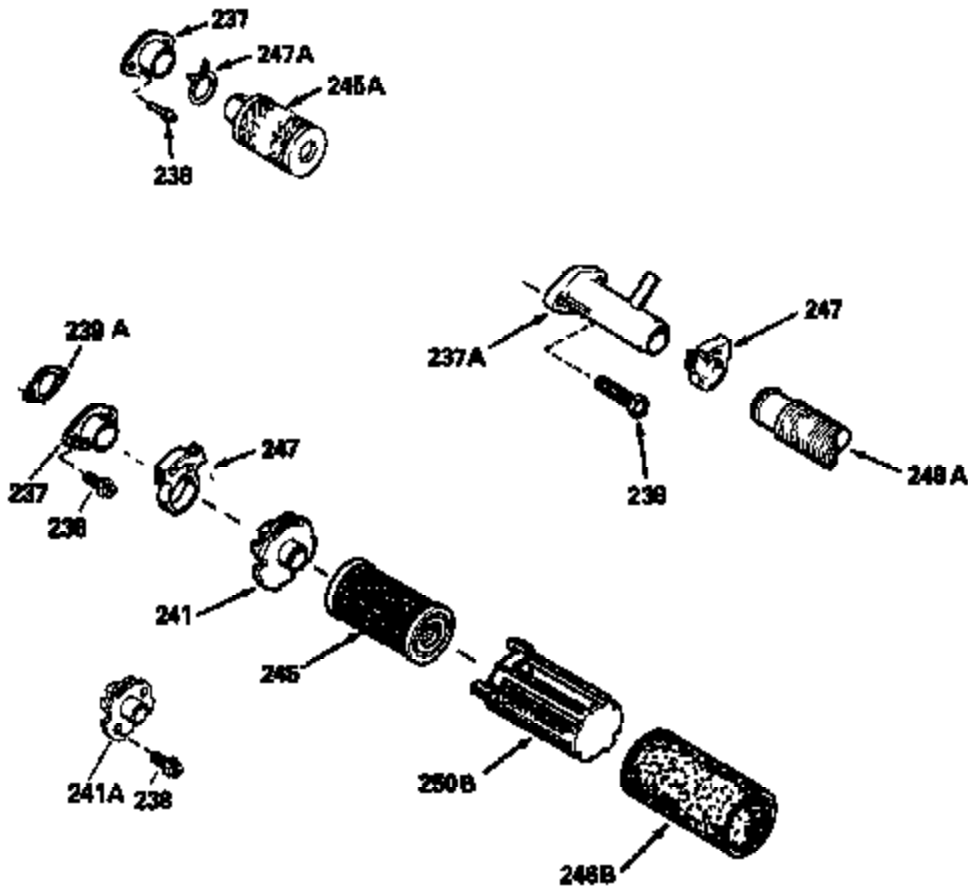

Ref #	Part Number	Qty	Description
19	31361		Spring, Extension
53	31745		Tang, Washer
54	31747		Washer, Flat
55A	33651		Shaft, P.T.O.
56	33401		Right Hand Worm Gear
57	33537		Ring, Retaining
58	31744		Seal, Oil
69	35261		* Gasket, Mounting flange
70A	33535B		Flange Ass'y. (Incl.58, 72, 72A, 73, 75 & 80)
87	650492		Screw, 1/4-20 x 2-1/4"
182	6201		Screw, 1/4-28 x 7/8"
185	31384A		Pipe, Intake (Incl. 224)
186	32653		Link, Governor spring
216	33086		Lever, Speed adjusting
223	650451		Screw, 1/4-20 x 1"
238	650806		Screw, 10-32 x 5/8"
246B	35435		Filter, Pre-Air (Use as required)