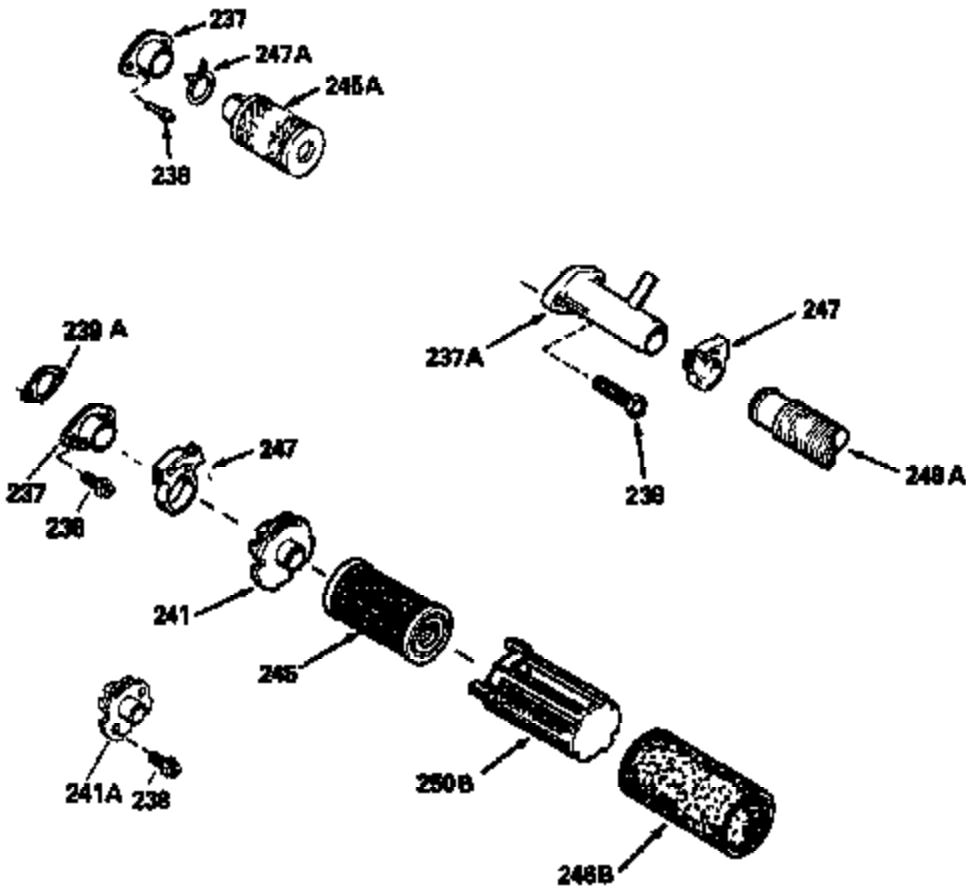

Ref #	Part Number	Qty	Description
19	31361		Spring, Extension
53	31745		Tang, Washer
54	31747		Washer, Flat
55A	33651		Shaft, P.T.O.
56	33401		Right Hand Worm Gear
57	33537		Ring, Retaining
58	31744		Seal, Oil
69	35261		* Gasket, Mounting flange
70A	33535B		Flange Ass'y. (Incl.58, 72, 72A, 73, 75 & 80)
87	650492		Screw, 1/4-20 x 2-1/4"
182	6201		Screw, 1/4-28 x 7/8"
185	31384A		Pipe, Intake (Incl. 224)
186	32653		Link, Governor spring
216	33086		Lever, Speed adjusting
223	650451		Screw, 1/4-20 x 1"
238	650806		Screw, 10-32 x 5/8"
246B	35435		Filter, Pre-Air (Use as required)