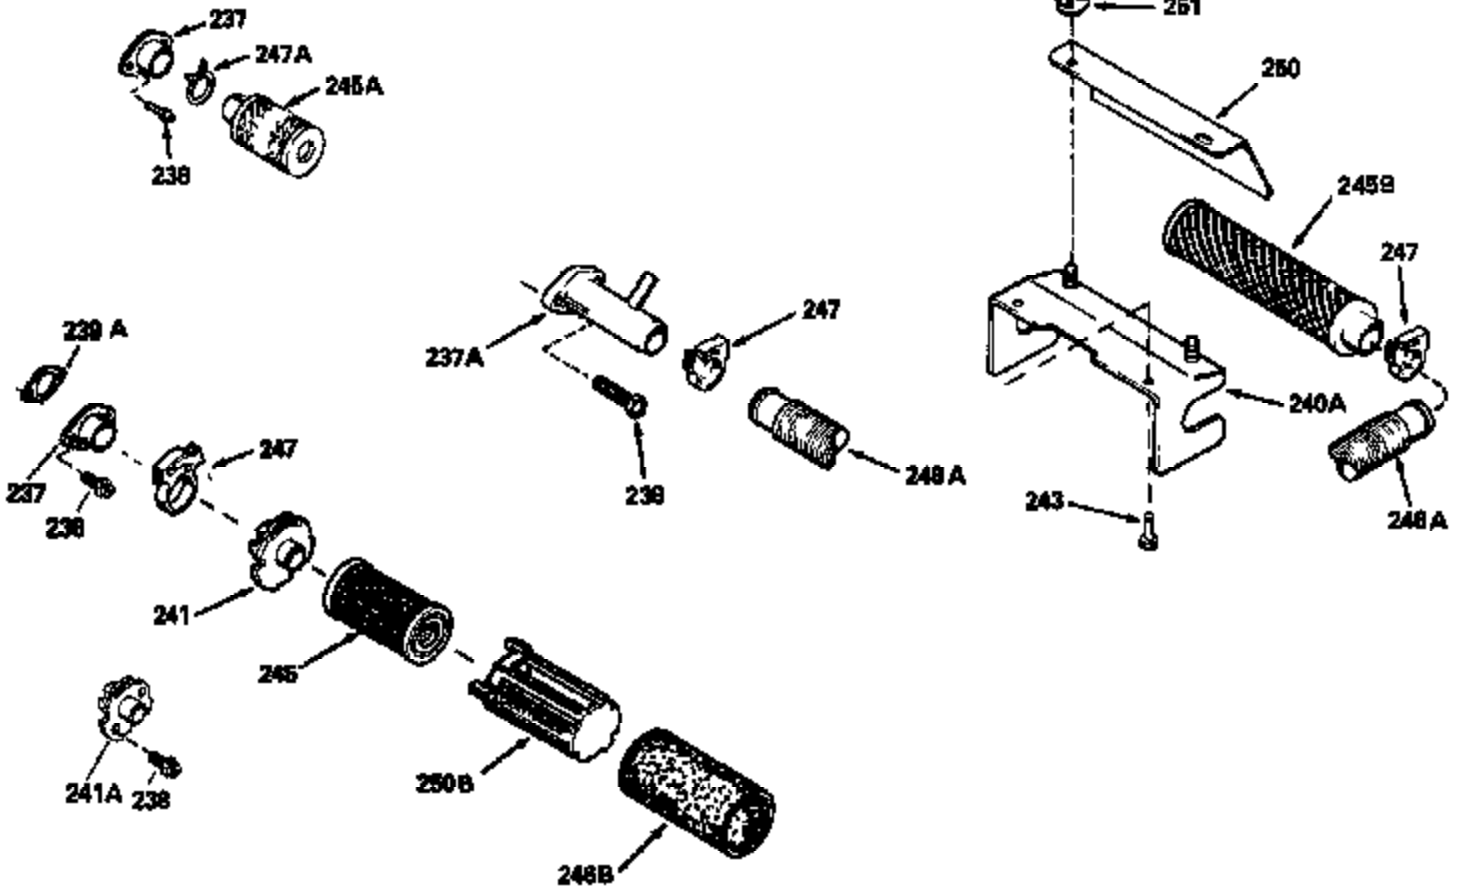

Ref #	Part Number	Qty	Description
19	31361		Spring, Extension
69	35261		* Gasket, Mounting flange
182	6201		Screw, 1/4-28 x 7/8"
185	31384A		Pipe, Intake (Incl. 224)
186	32653		Link, Governor spring
216	33086		Lever, Speed adjusting
223	650451		Screw, 1/4-20 x 1"
238	650806		Screw, 10-32 x 5/8"
246B	35435		Filter, Pre-Air (Use as required)