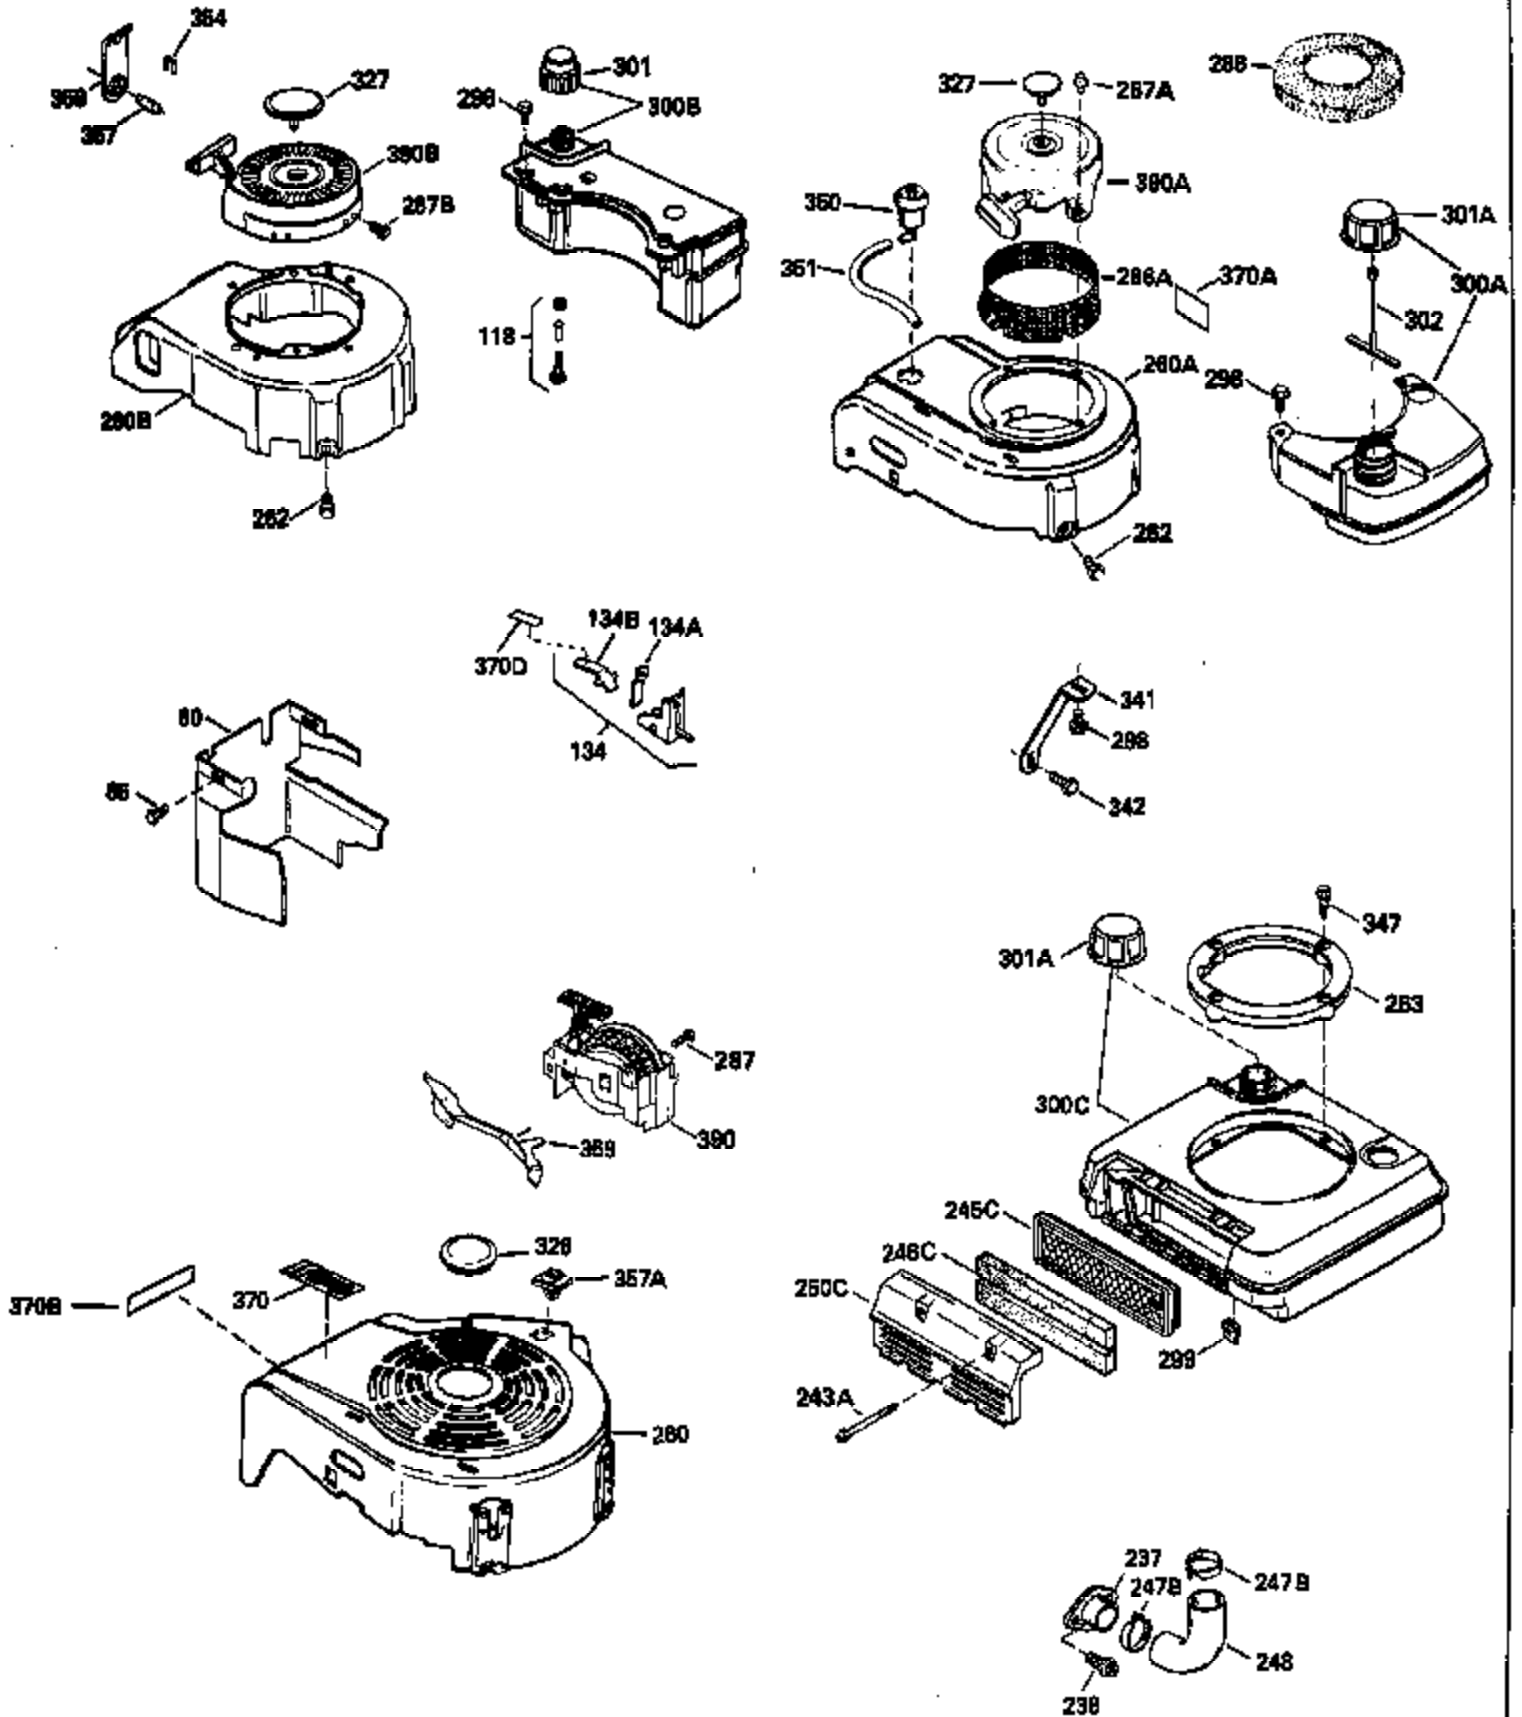

ILLUSTRATION SHOWS TYPICAL PARTS ONLY. ORDER BY PART NUMBER. PARTS NOT LISTED ARE SUPPLIED BY OEM.

Ref #	Part Number	Qty	Description
118	730194		Rope Guide Kit (Use as required with 34476 fuel tank)
134	34657		Spark Plug Stop Lever (Incl. 134A & 1 34B)
134A	34438		Spring, Stop switch
134B	34439		Clip, Stop switch
238	650806		Screw, 10-32 x 5/8"
246C	35705		Filter, Pre-Air (Optional)
260	34345		Housing, Blower
262	650831		Screw, 1/4-20 x 15/32"
287A	650735		Screw, 10-24 x 3/8" (Use as required)
287A			Pop Rivet, (3/16" Dia.)(Purchase locally)
287	650802		Screw, 1/4-20 x 5/8"
301	33032		Fuel Cap
326	34113		Plug, Screen
370D	34407		Decal, Stop control
370A	34365		Decal, Instruction
390	590531		Side Mount Rewind Starter (Refer to Division 5, Section C, page 32 or Fiche 8, Grid G-8 for breakdown)